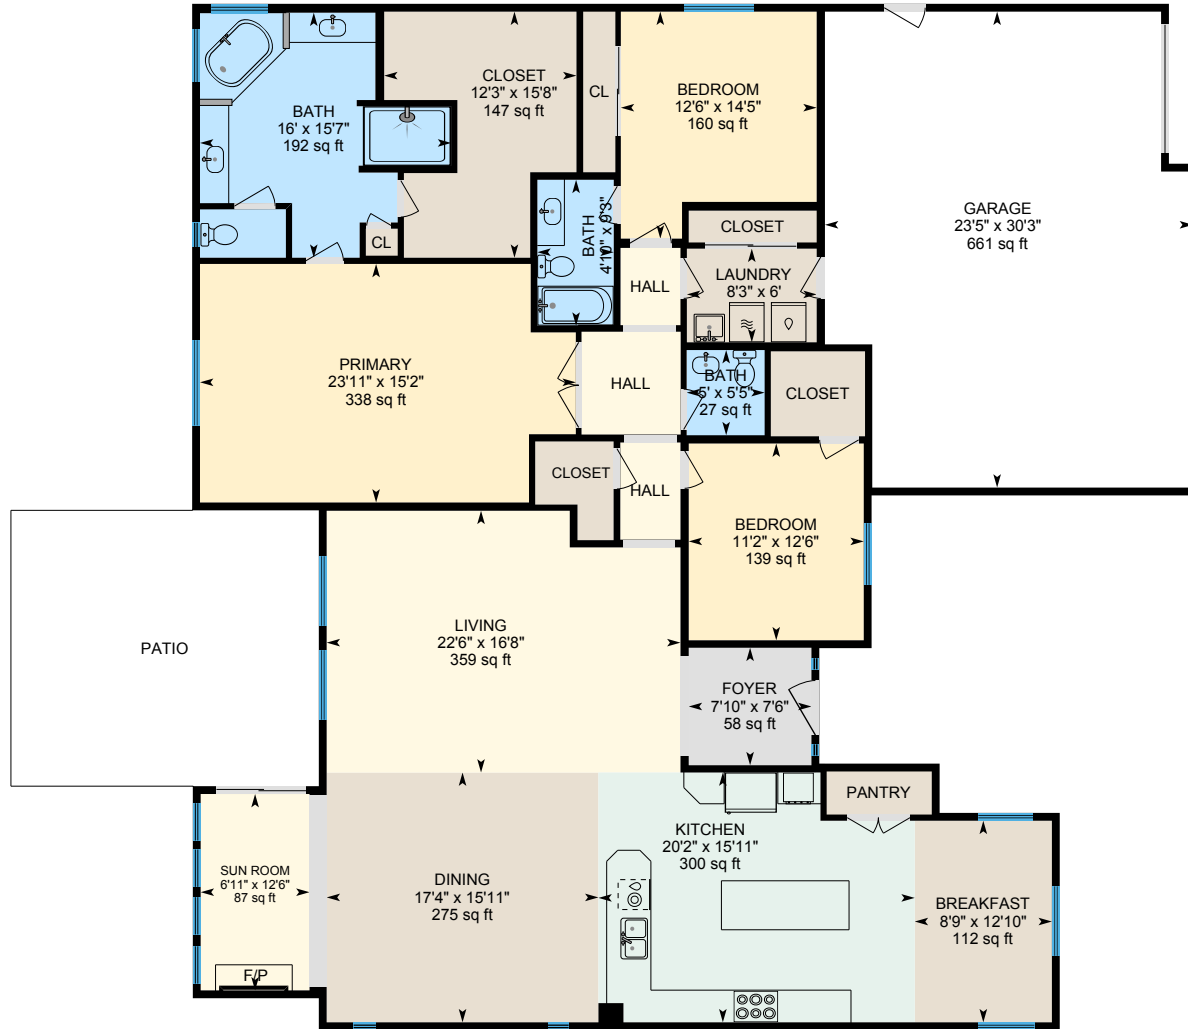

1443 Chestnut Grove Dr, Manteca, CA

Main Floor Finished Area 2755.73 sq ft
Unfinished Area 699.19 sq ft

PREPARED: 2023/08/10