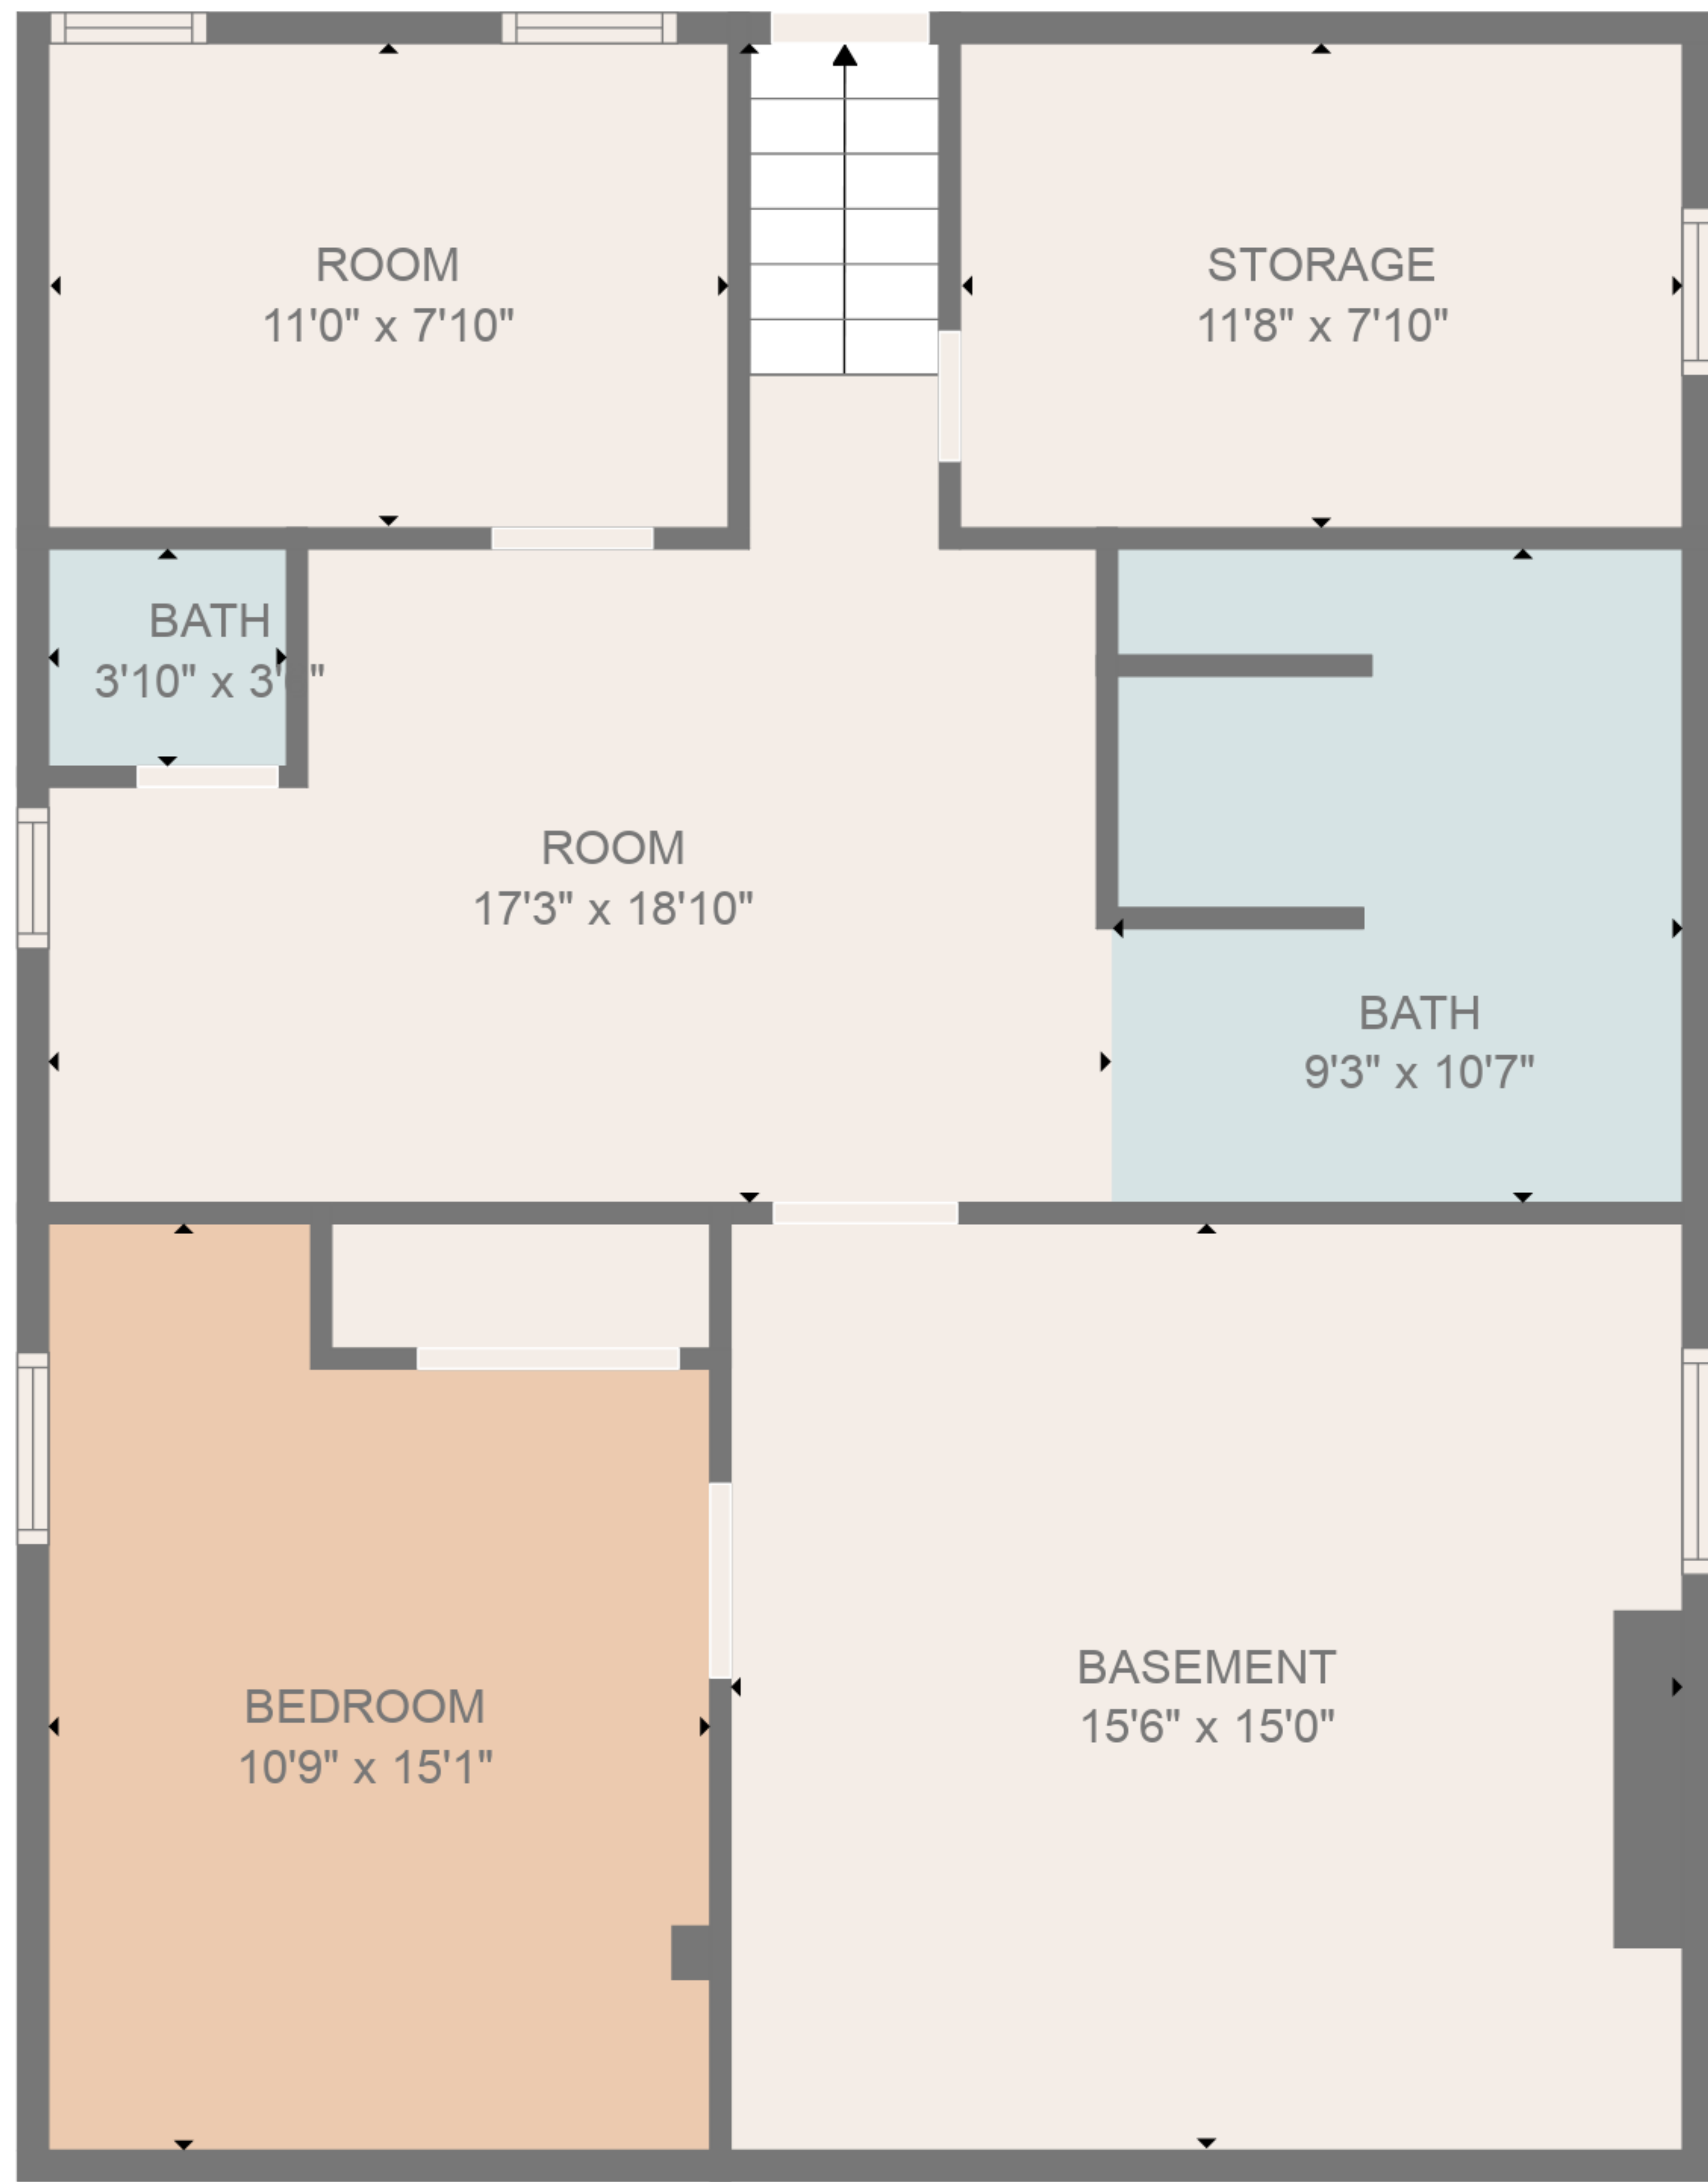

**TOTAL: 1290 sq. ft**

BELOW GROUND: 0 sq. ft, FLOOR 2: 1016 sq. ft, FLOOR 3: 274 sq. ft  
 EXCLUDED AREAS: BASEMENT: 243 sq. ft, UNDEFINED: 18 sq. ft, STORAGE: 99 sq. ft,  
 BATH: 18 sq. ft, BATH: 100 sq. ft, ROOM: 285 sq. ft,  
 BEDROOM: 146 sq. ft, SCREENED PORCH: 153 sq. ft, PORCH: 36 sq. ft,  
 FIREPLACE: 10 sq. ft, LOW CEILING: 517 sq. ft

FLOOR 1

FLOOR 2

FLOOR 3

**TOTAL: 1290 sq. ft**  
 BELOW GROUND: 0 sq. ft, FLOOR 2: 1016 sq. ft, FLOOR 3: 274 sq. ft  
 EXCLUDED AREAS: BASEMENT: 243 sq. ft, UNDEFINED: 18 sq. ft, STORAGE: 99 sq. ft,  
 BATH: 18 sq. ft, BATH: 100 sq. ft, ROOM: 285 sq. ft,  
 BEDROOM: 146 sq. ft, SCREENED PORCH: 153 sq. ft, PORCH: 36 sq. ft,  
 FIREPLACE: 10 sq. ft, LOW CEILING: 517 sq. ft