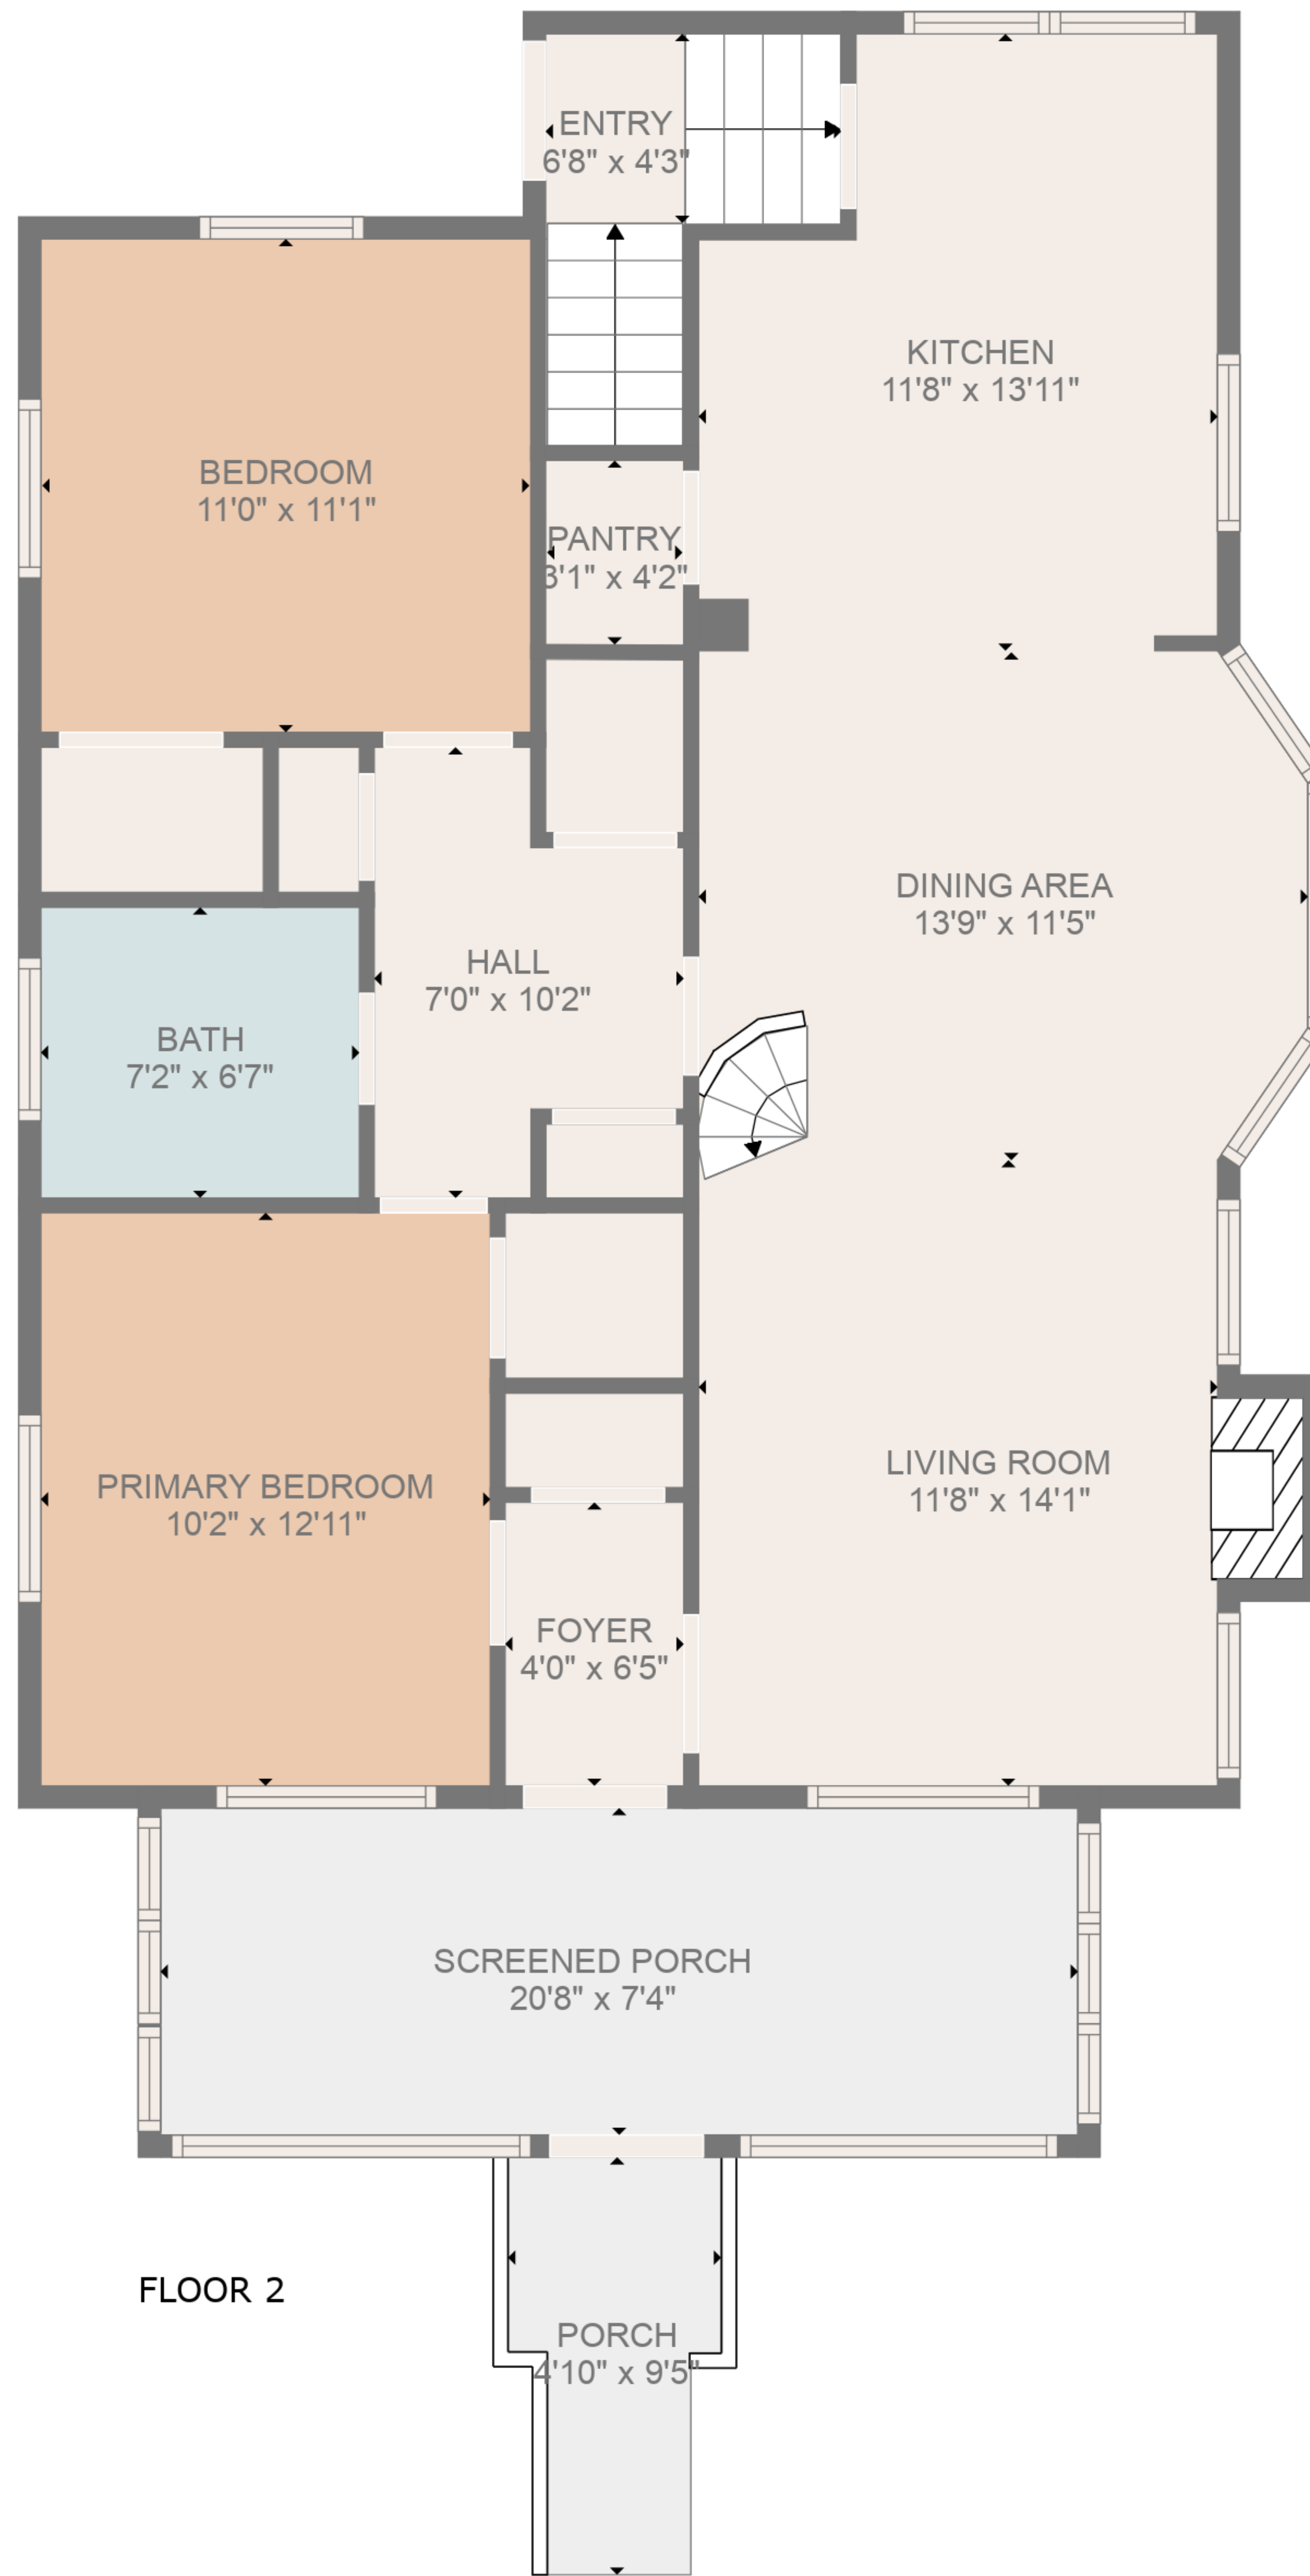

**TOTAL: 1290 sq. ft**

BELOW GROUND: 0 sq. ft, FLOOR 2: 1016 sq. ft, FLOOR 3: 274 sq. ft  
 EXCLUDED AREAS: BASEMENT: 243 sq. ft, UNDEFINED: 18 sq. ft, STORAGE: 99 sq. ft,  
 BATH: 18 sq. ft, BATH: 100 sq. ft, ROOM: 285 sq. ft,  
 BEDROOM: 146 sq. ft, SCREENED PORCH: 153 sq. ft, PORCH: 36 sq. ft,  
 FIREPLACE: 10 sq. ft, LOW CEILING: 517 sq. ft

FLOOR 1

FLOOR 2

FLOOR 3

**TOTAL: 1290 sq. ft**  
 BELOW GROUND: 0 sq. ft, FLOOR 2: 1016 sq. ft, FLOOR 3: 274 sq. ft  
 EXCLUDED AREAS: BASEMENT: 243 sq. ft, UNDEFINED: 18 sq. ft, STORAGE: 99 sq. ft,  
 BATH: 18 sq. ft, BATH: 100 sq. ft, ROOM: 285 sq. ft,  
 BEDROOM: 146 sq. ft, SCREENED PORCH: 153 sq. ft, PORCH: 36 sq. ft,  
 FIREPLACE: 10 sq. ft, LOW CEILING: 517 sq. ft