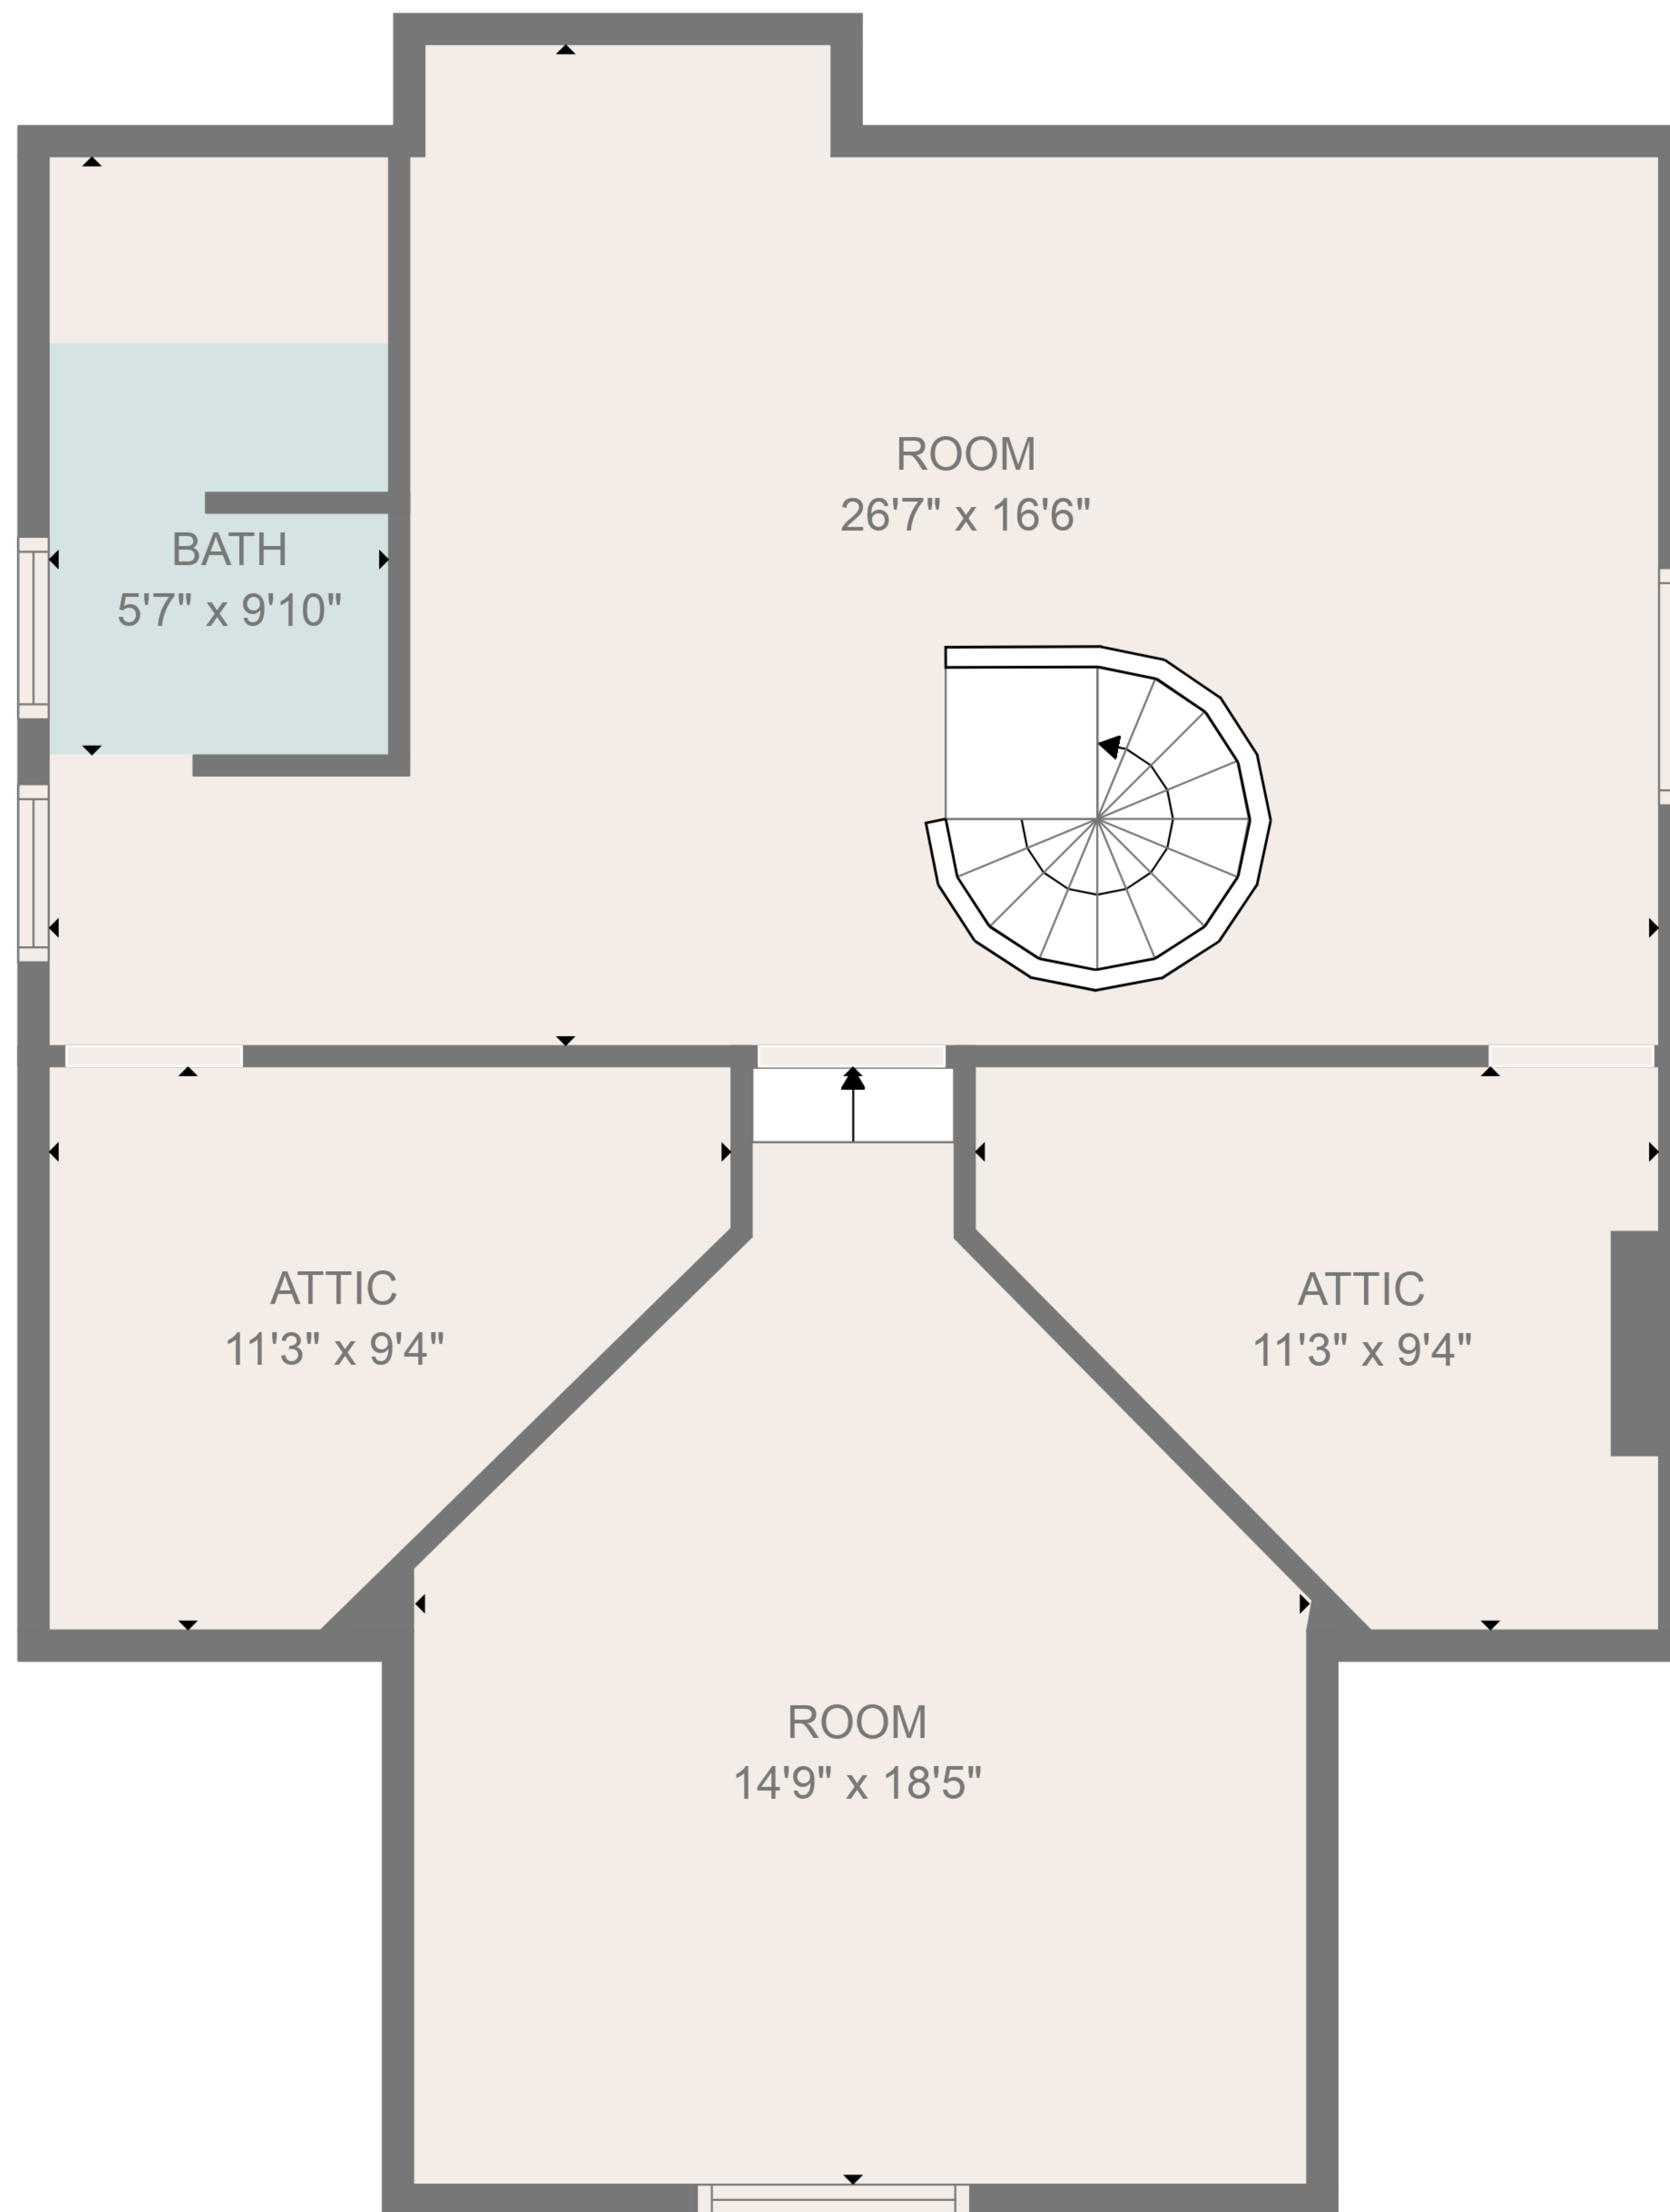

**TOTAL: 1290 sq. ft**

BELOW GROUND: 0 sq. ft, FLOOR 2: 1016 sq. ft, FLOOR 3: 274 sq. ft  
 EXCLUDED AREAS: BASEMENT: 243 sq. ft, UNDEFINED: 18 sq. ft, STORAGE: 99 sq. ft,  
 BATH: 18 sq. ft, BATH: 100 sq. ft, ROOM: 285 sq. ft,  
 BEDROOM: 146 sq. ft, SCREENED PORCH: 153 sq. ft, PORCH: 36 sq. ft,  
 FIREPLACE: 10 sq. ft, LOW CEILING: 517 sq. ft

FLOOR 1

FLOOR 2

FLOOR 3

**TOTAL: 1290 sq. ft**  
 BELOW GROUND: 0 sq. ft, FLOOR 2: 1016 sq. ft, FLOOR 3: 274 sq. ft  
 EXCLUDED AREAS: BASEMENT: 243 sq. ft, UNDEFINED: 18 sq. ft, STORAGE: 99 sq. ft,  
 BATH: 18 sq. ft, BATH: 100 sq. ft, ROOM: 285 sq. ft,  
 BEDROOM: 146 sq. ft, SCREENED PORCH: 153 sq. ft, PORCH: 36 sq. ft,  
 FIREPLACE: 10 sq. ft, LOW CEILING: 517 sq. ft