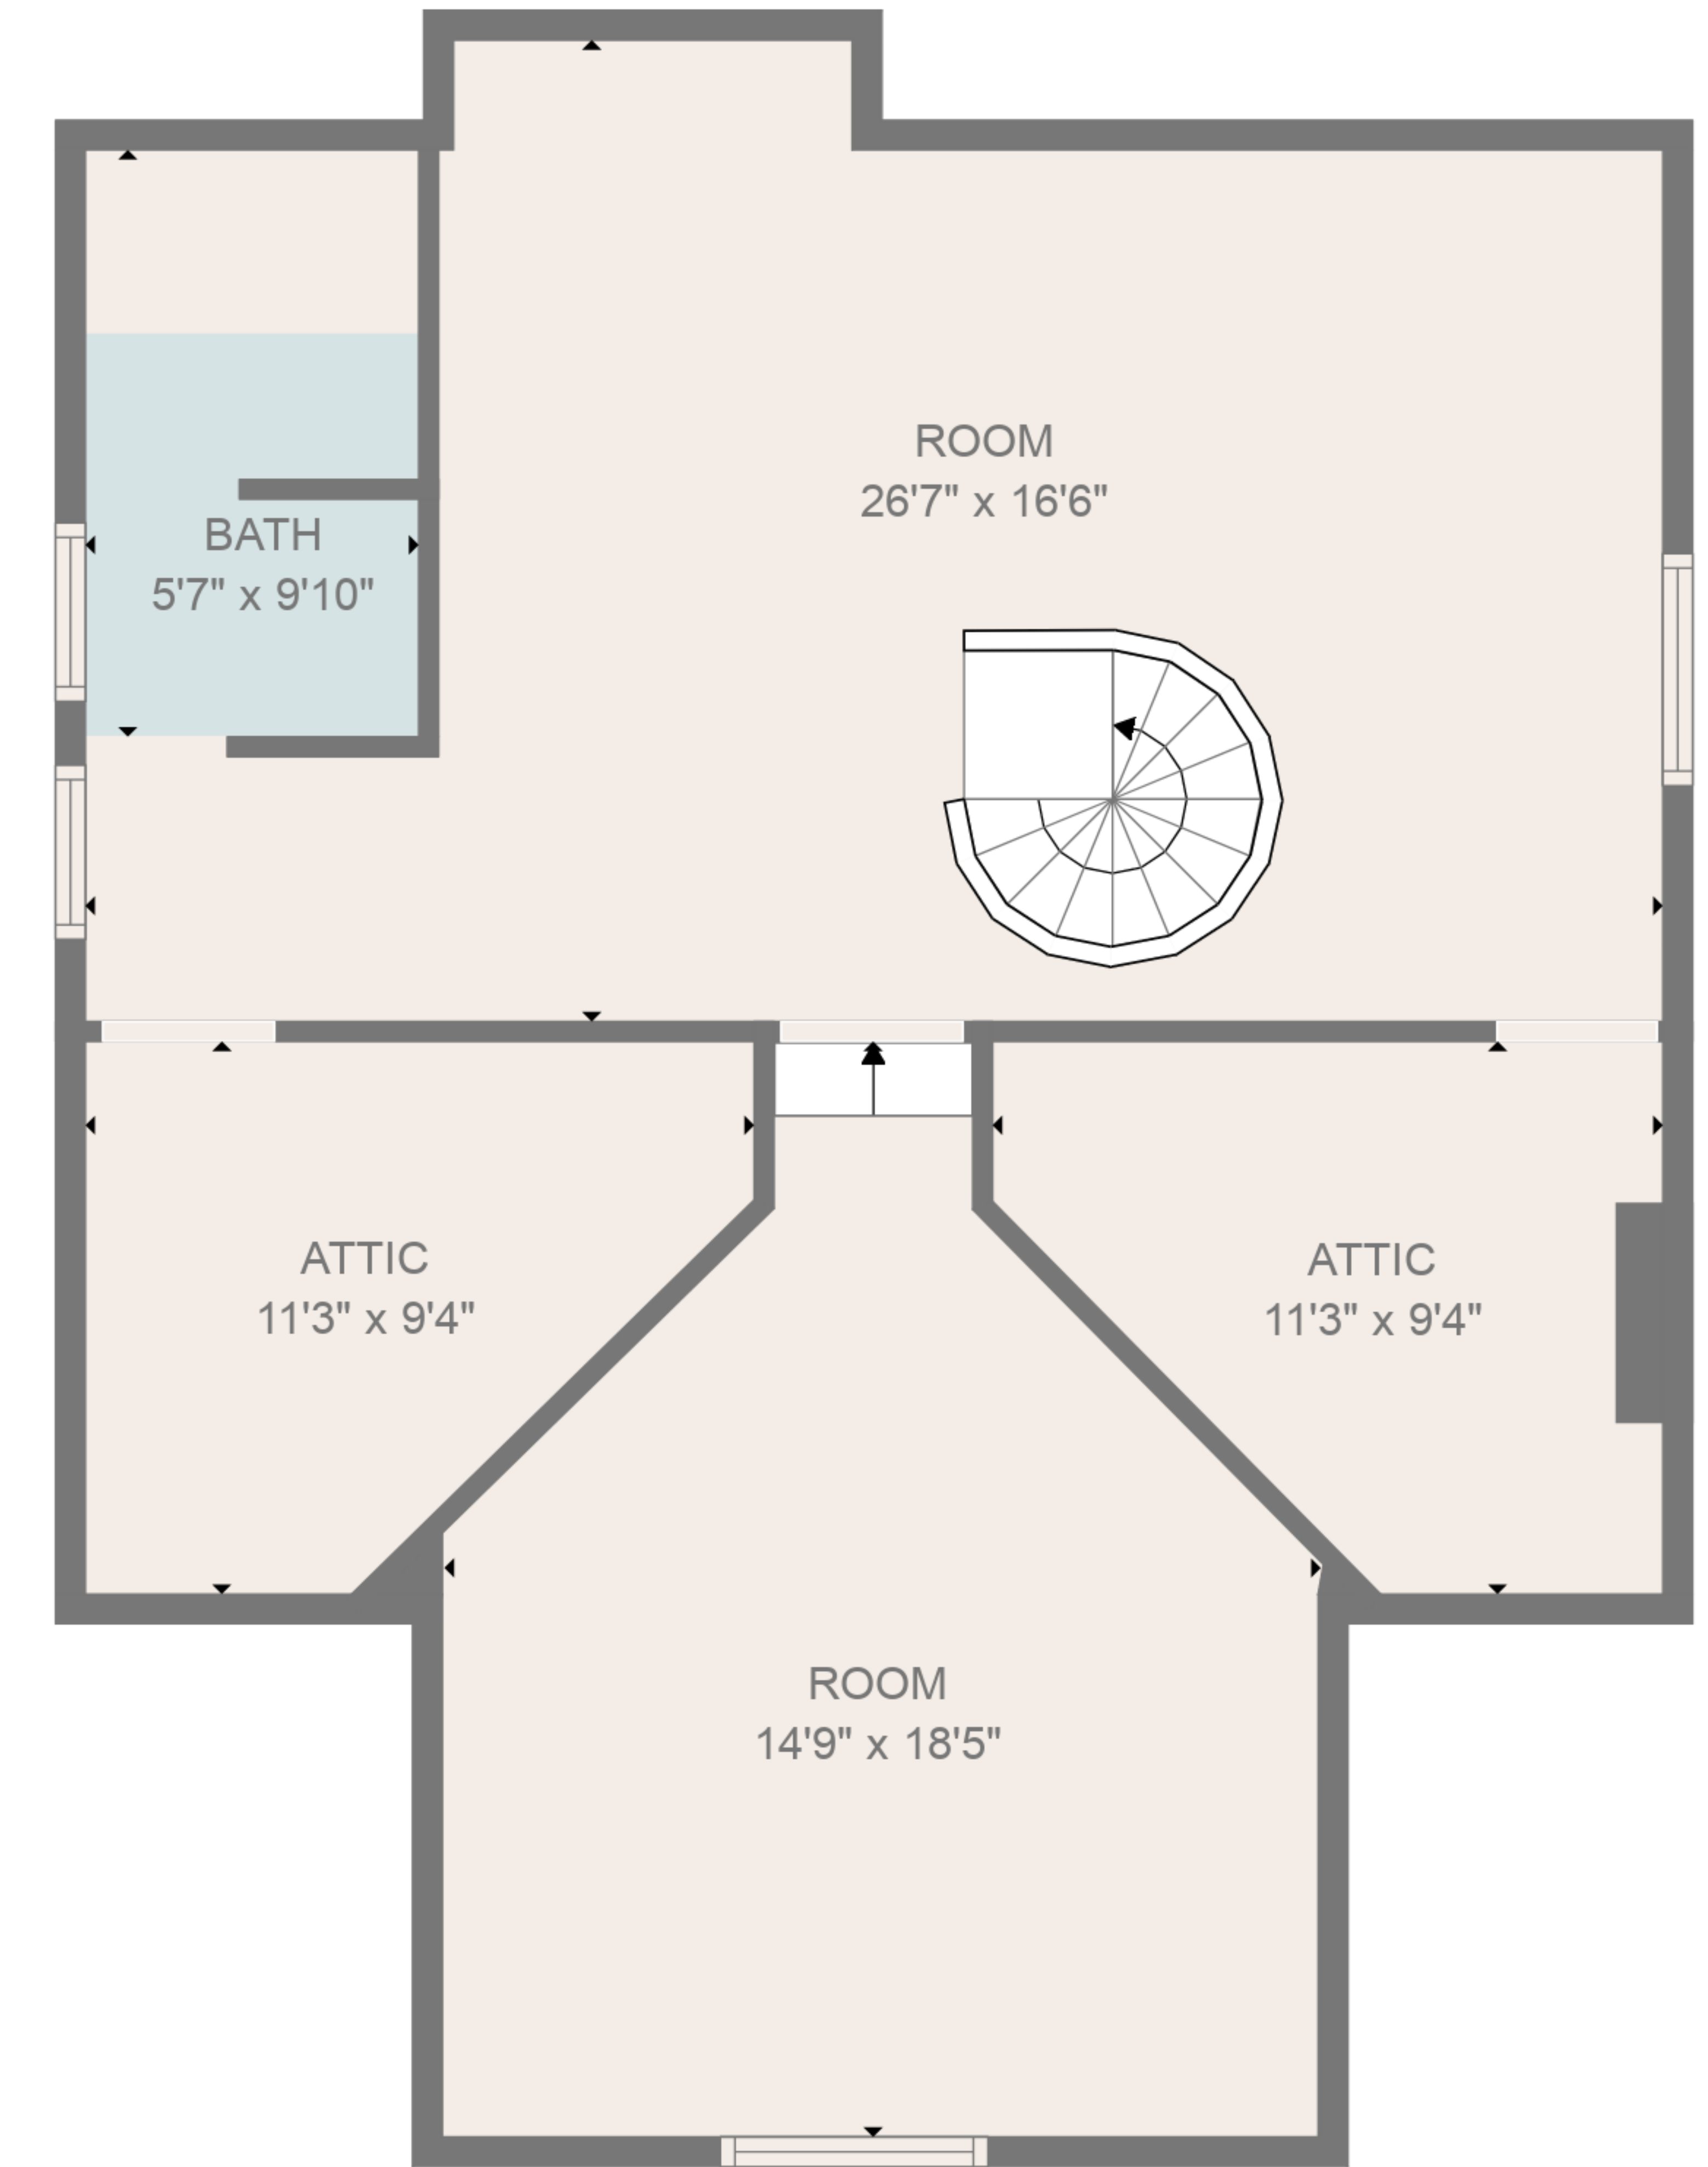

**TOTAL: 1290 sq. ft**

BELOW GROUND: 0 sq. ft, FLOOR 2: 1016 sq. ft, FLOOR 3: 274 sq. ft  
 EXCLUDED AREAS: BASEMENT: 243 sq. ft, UNDEFINED: 18 sq. ft, STORAGE: 99 sq. ft,  
 BATH: 18 sq. ft, BATH: 100 sq. ft, ROOM: 285 sq. ft,  
 BEDROOM: 146 sq. ft, SCREENED PORCH: 153 sq. ft, PORCH: 36 sq. ft,  
 FIREPLACE: 10 sq. ft, LOW CEILING: 517 sq. ft

FLOOR 1

FLOOR 2

FLOOR 3

**TOTAL: 1290 sq. ft**  
 BELOW GROUND: 0 sq. ft, FLOOR 2: 1016 sq. ft, FLOOR 3: 274 sq. ft  
 EXCLUDED AREAS: BASEMENT: 243 sq. ft, UNDEFINED: 18 sq. ft, STORAGE: 99 sq. ft,  
 BATH: 18 sq. ft, BATH: 100 sq. ft, ROOM: 285 sq. ft,  
 BEDROOM: 146 sq. ft, SCREENED PORCH: 153 sq. ft, PORCH: 36 sq. ft,  
 FIREPLACE: 10 sq. ft, LOW CEILING: 517 sq. ft