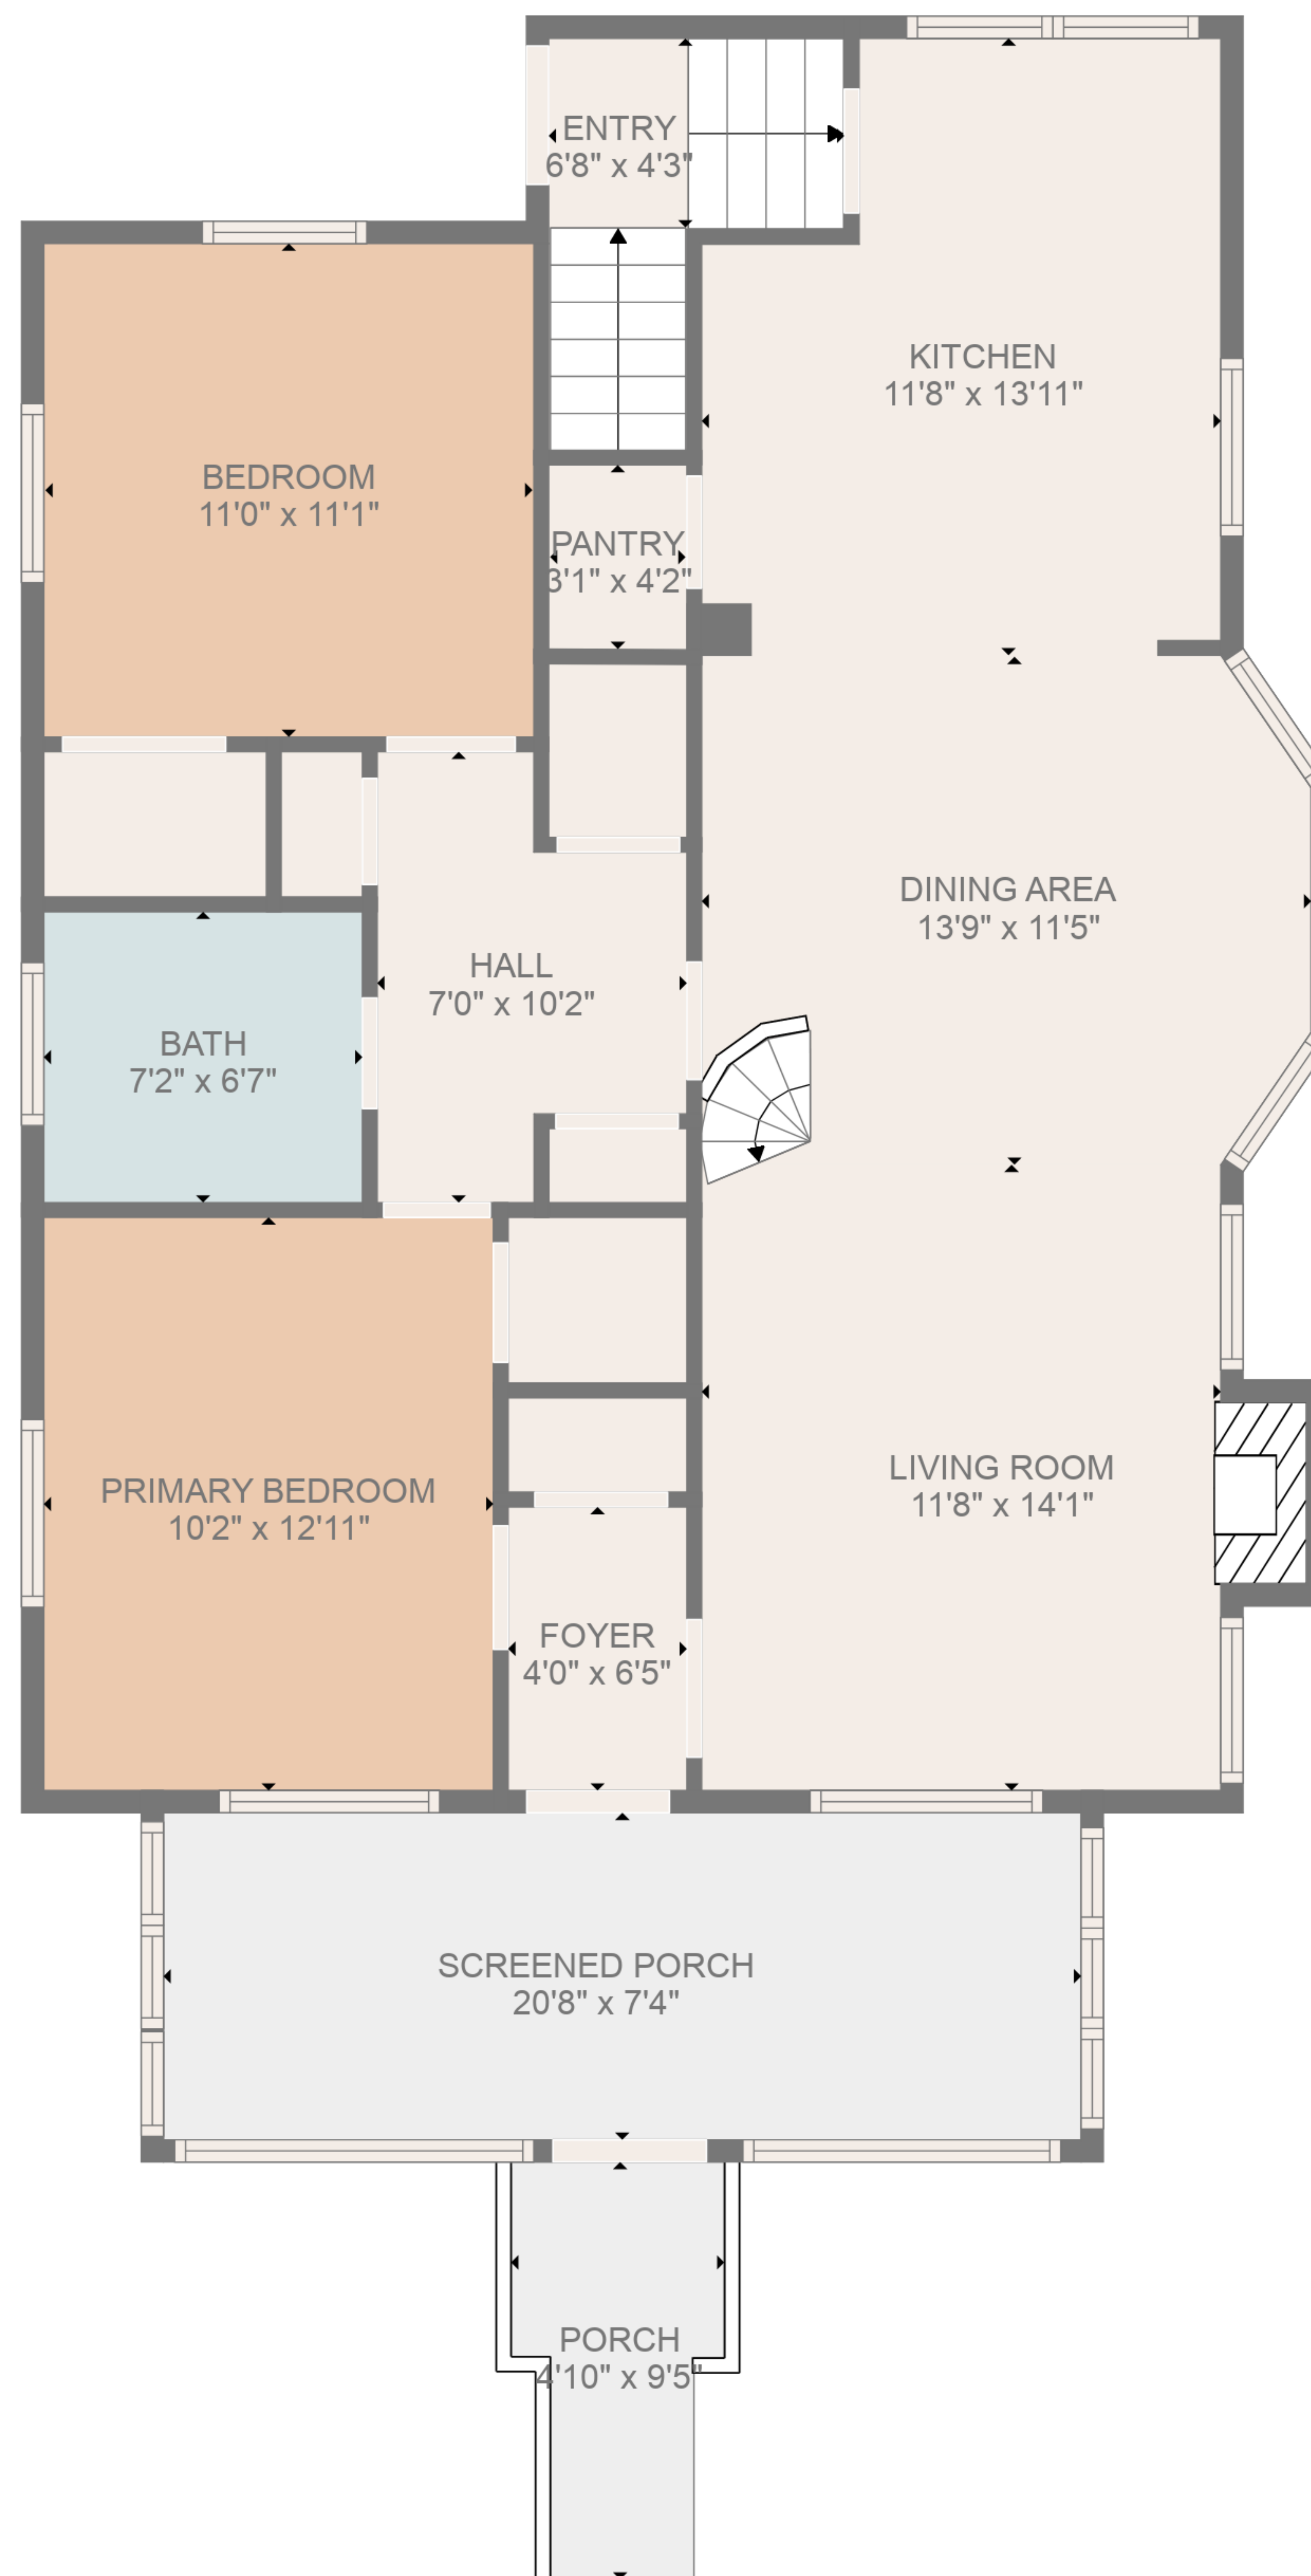

**TOTAL: 1290 sq. ft**

BELOW GROUND: 0 sq. ft, FLOOR 2: 1016 sq. ft, FLOOR 3: 274 sq. ft  
 EXCLUDED AREAS: BASEMENT: 243 sq. ft, UNDEFINED: 18 sq. ft, STORAGE: 99 sq. ft,  
 BATH: 18 sq. ft, BATH: 100 sq. ft, ROOM: 285 sq. ft,  
 BEDROOM: 146 sq. ft, SCREENED PORCH: 153 sq. ft, PORCH: 36 sq. ft,  
 FIREPLACE: 10 sq. ft, LOW CEILING: 517 sq. ft

FLOOR 1

FLOOR 2

FLOOR 3

**TOTAL: 1290 sq. ft**  
 BELOW GROUND: 0 sq. ft, FLOOR 2: 1016 sq. ft, FLOOR 3: 274 sq. ft  
 EXCLUDED AREAS: BASEMENT: 243 sq. ft, UNDEFINED: 18 sq. ft, STORAGE: 99 sq. ft,  
 BATH: 18 sq. ft, BATH: 100 sq. ft, ROOM: 285 sq. ft,  
 BEDROOM: 146 sq. ft, SCREENED PORCH: 153 sq. ft, PORCH: 36 sq. ft,  
 FIREPLACE: 10 sq. ft, LOW CEILING: 517 sq. ft