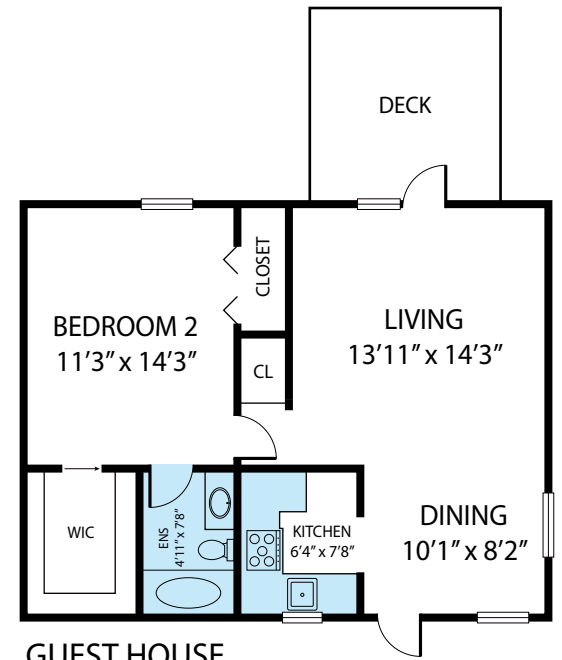

MAIN HOUSE

GUEST HOUSE

3639 Aberdeen Drive, Sarasota 34240

TOTAL APPROX. FLOOR AREA 3,423 SQ.FT

Whilst every attempt has been made to ensure the accuracy of the floor plan contained here, measurements of doors, windows, rooms and any other items are approximate and no responsibility is taken for any error, omission, or misstatement. This plan is for illustrative purposes only and should be used as such by any prospective purchaser.