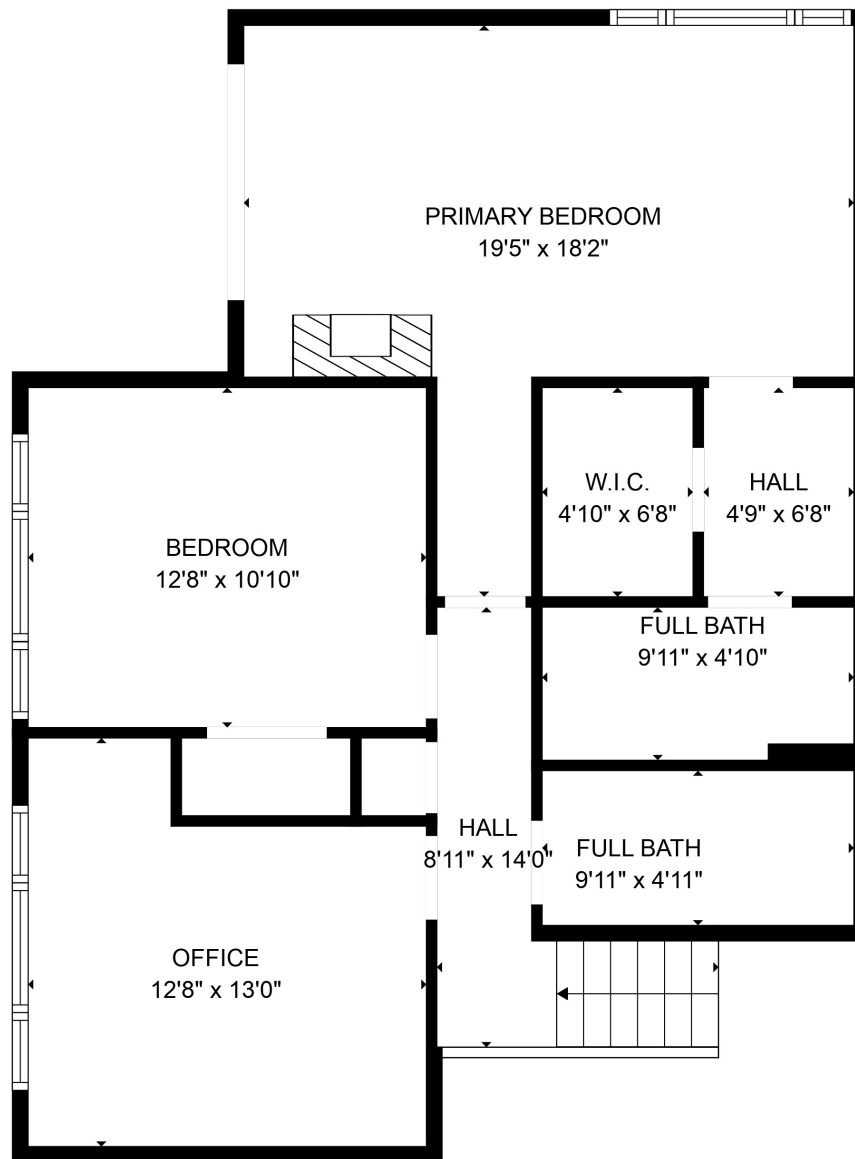

Total scanned area: 1895 sq. ft

MEASUREMENTS ARE CALCULATED BY CUBICASA TECHNOLOGY. DEEMED HIGHLY RELIABLE BUT NOT GUARANTEED.

Total scanned area: 1895 sq. ft

MEASUREMENTS ARE CALCULATED BY CUBICASA TECHNOLOGY. DEEMED HIGHLY RELIABLE BUT NOT GUARANTEED.

Total scanned area: 1895 sq. ft

MEASUREMENTS ARE CALCULATED BY CUBICASA TECHNOLOGY. DEEMED HIGHLY RELIABLE BUT NOT GUARANTEED.