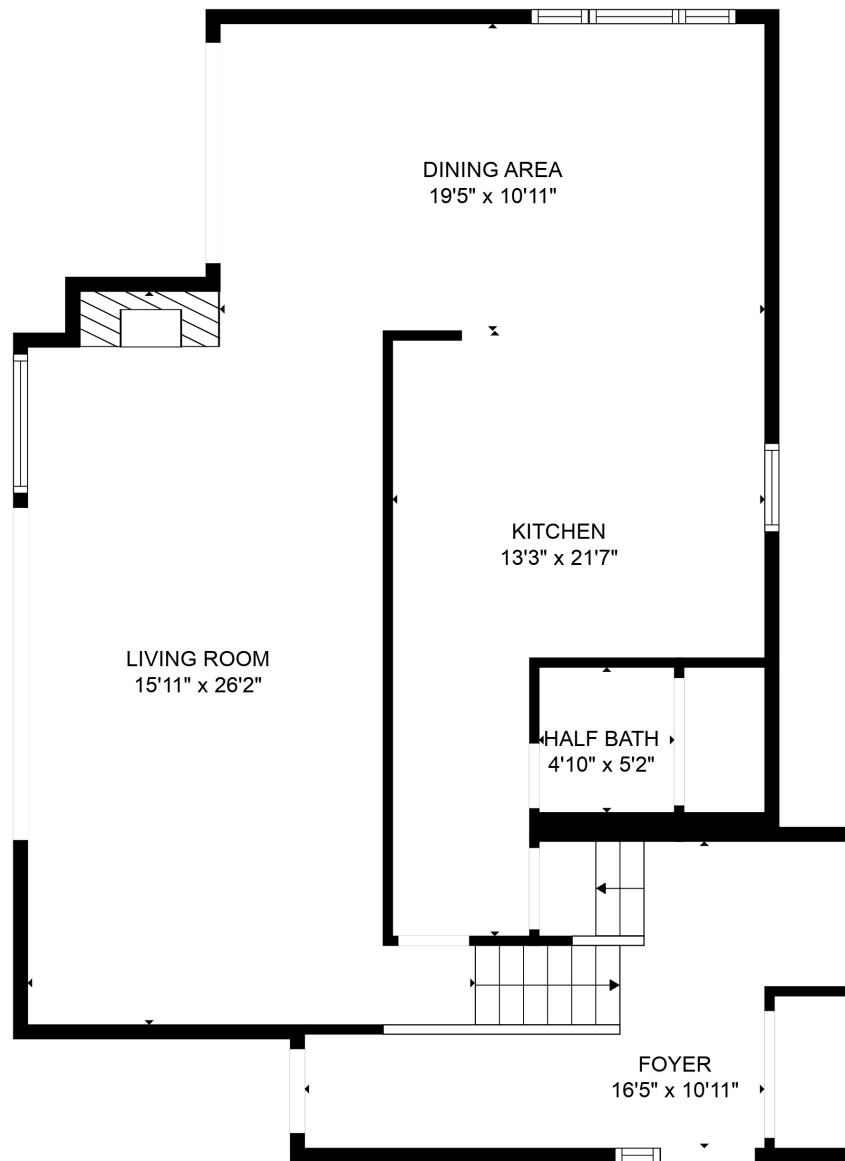

Total scanned area: 1895 sq. ft

MEASUREMENTS ARE CALCULATED BY CUBICASA TECHNOLOGY. DEEMED HIGHLY RELIABLE BUT NOT GUARANTEED.

Total scanned area: 1895 sq. ft

MEASUREMENTS ARE CALCULATED BY CUBICASA TECHNOLOGY. DEEMED HIGHLY RELIABLE BUT NOT GUARANTEED.

Total scanned area: 1895 sq. ft

MEASUREMENTS ARE CALCULATED BY CUBICASA TECHNOLOGY. DEEMED HIGHLY RELIABLE BUT NOT GUARANTEED.