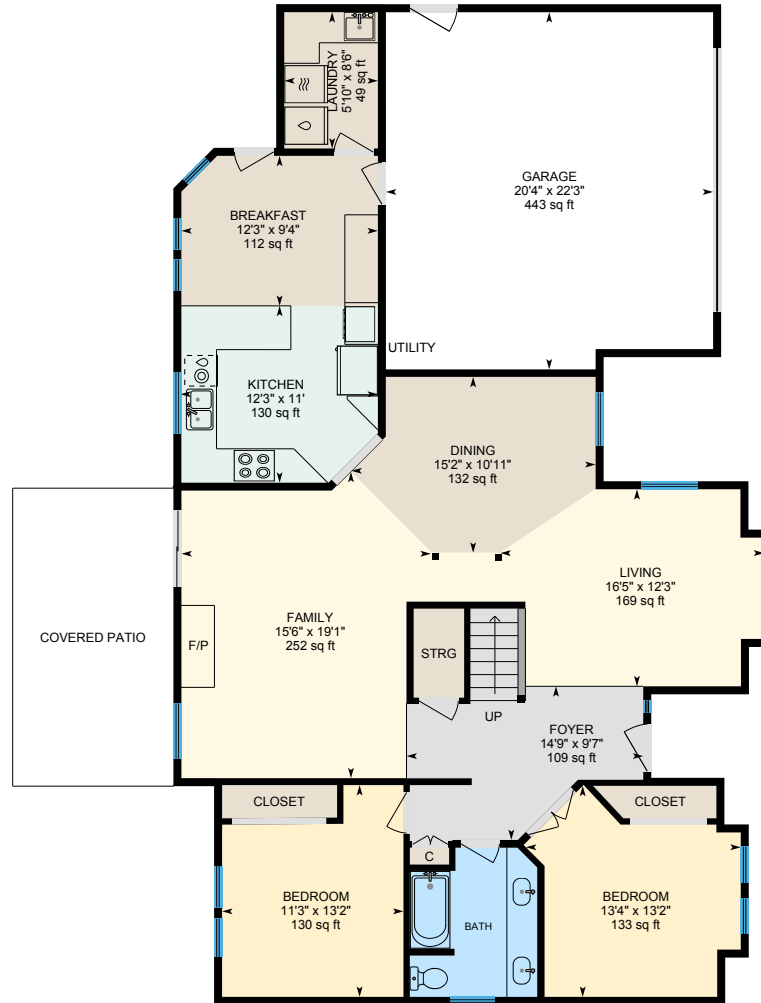

# 2612 Snyder Ave, Modesto, CA

Main Building: Above Grade Finished Area 2044.49 sq ft

**1st Floor**  
Finished Area 1528.10 sq ft

**2nd Floor**  
Finished Area 516.39 sq ft

PREPARED: 2023/07/04