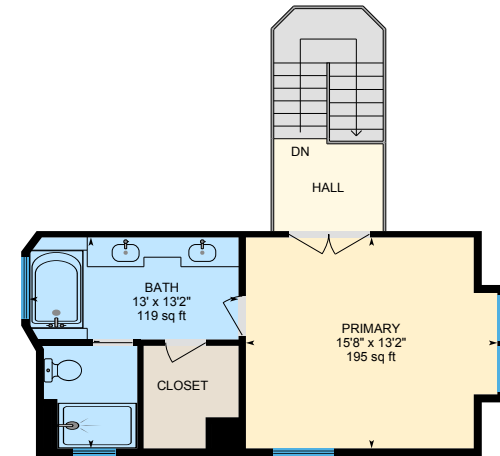

# 2612 Snyder Ave, Modesto, CA

Main Building: Above Grade Finished Area 2044.49 sq ft

**1st Floor**  
Finished Area 1528.10 sq ft

**2nd Floor**  
Finished Area 516.39 sq ft

PREPARED: 2023/07/04