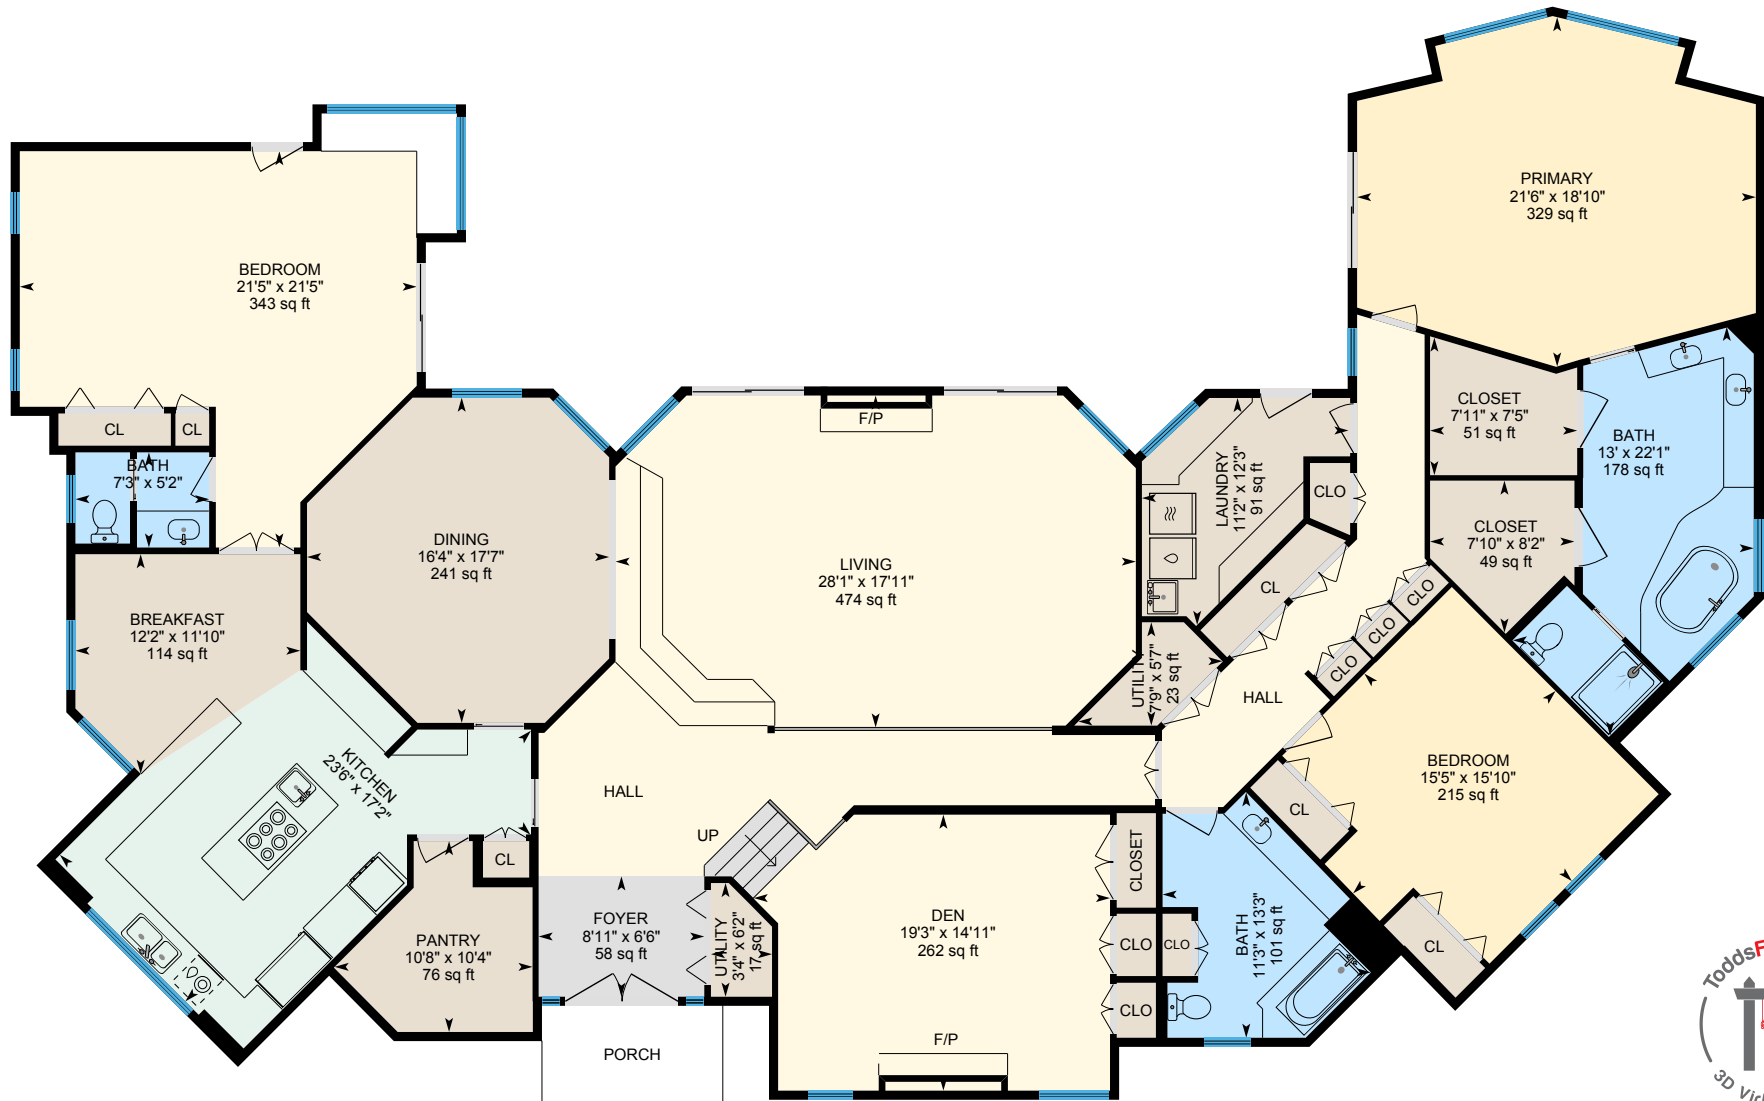

1690 N Johnson Rd, Turlock, CA

Main Floor Finished Area 3690.90 sq ft

PREPARED: 2024/09/18

White regions are excluded from total floor area in iGUIDE floor plans. All room dimensions and floor areas must be considered approximate and are subject to independent verification.