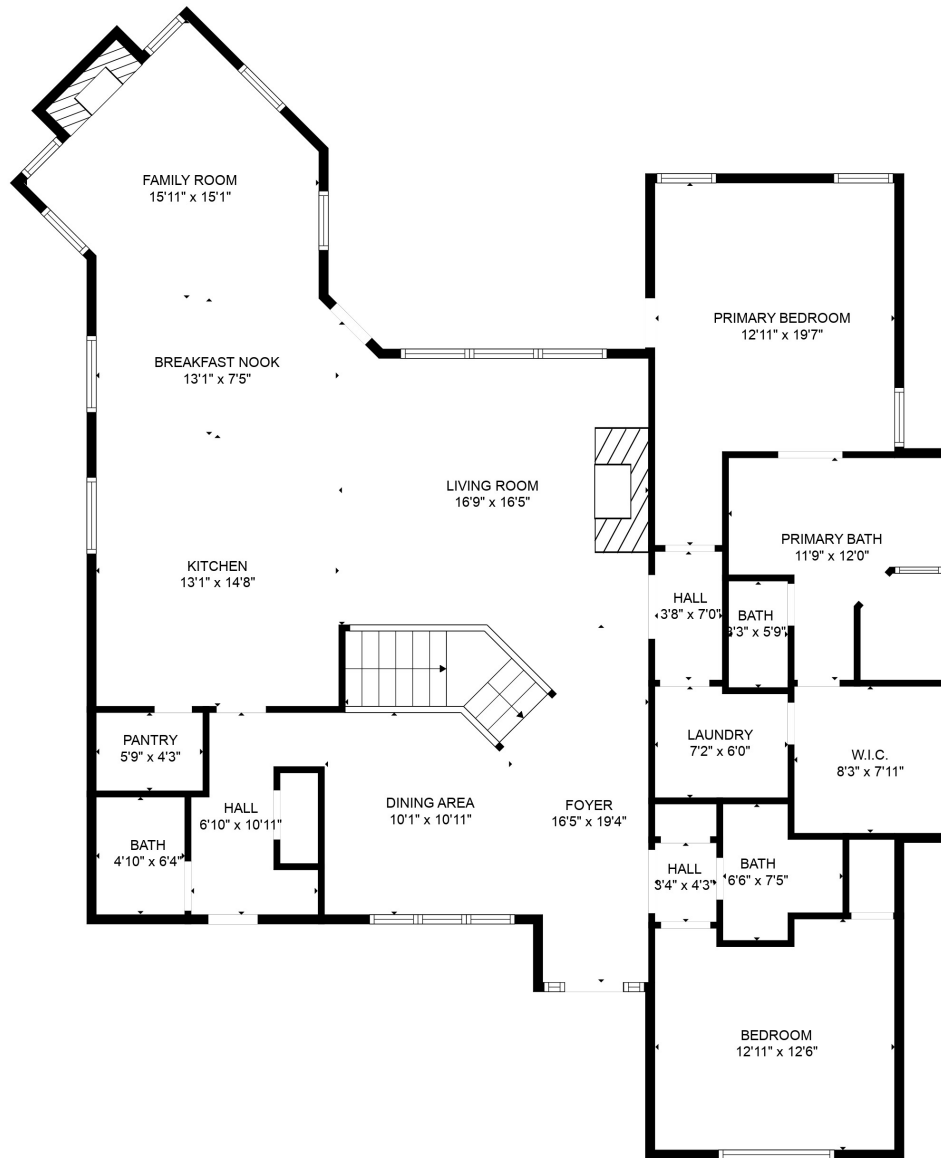

Total scanned area: 3898 sq. ft

MEASUREMENTS ARE CALCULATED BY CUBICASA TECHNOLOGY. DEEMED HIGHLY RELIABLE BUT NOT GUARANTEED.

Total scanned area: 3898 sq. ft

MEASUREMENTS ARE CALCULATED BY CUBICASA TECHNOLOGY. DEEMED HIGHLY RELIABLE BUT NOT GUARANTEED.

Total scanned area: 3898 sq. ft

MEASUREMENTS ARE CALCULATED BY CUBICASA TECHNOLOGY. DEEMED HIGHLY RELIABLE BUT NOT GUARANTEED.