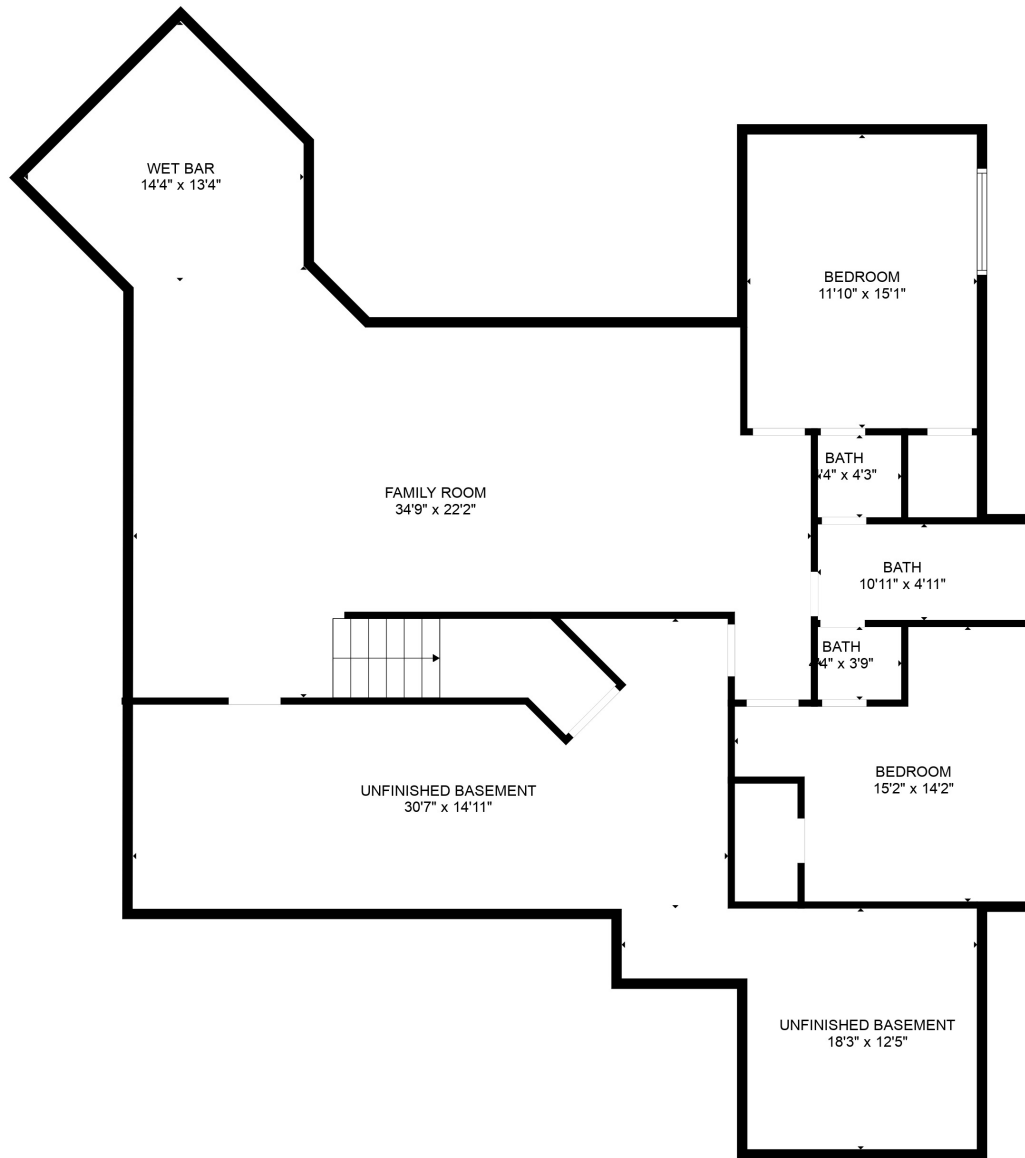

Total scanned area: 3898 sq. ft

MEASUREMENTS ARE CALCULATED BY CUBICASA TECHNOLOGY. DEEMED HIGHLY RELIABLE BUT NOT GUARANTEED.

Total scanned area: 3898 sq. ft

MEASUREMENTS ARE CALCULATED BY CUBICASA TECHNOLOGY. DEEMED HIGHLY RELIABLE BUT NOT GUARANTEED.

Total scanned area: 3898 sq. ft

MEASUREMENTS ARE CALCULATED BY CUBICASA TECHNOLOGY. DEEMED HIGHLY RELIABLE BUT NOT GUARANTEED.