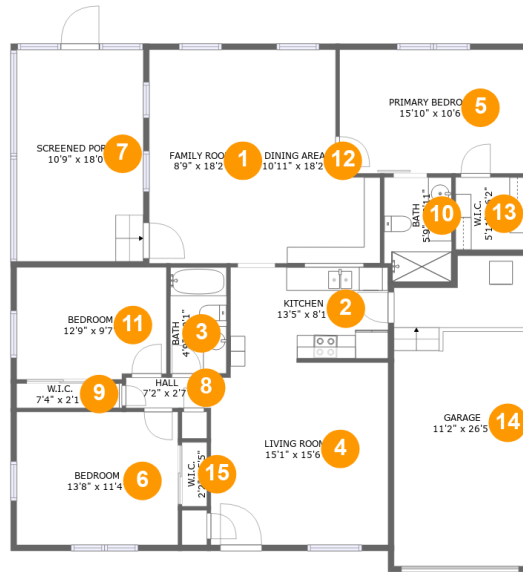

831 4th Avenue Northwest, Whispering Pines, Largo, Pinellas County, Florida, United States,

Room Dimensions

Floor 1

Total sqft: 1932

Living area: 1423

#	Room name	Dimensions	Area (sqft)	Counted as Living Area
1	Family Room	8'9" x 18'2"	159 sq. ft	Yes
2	Kitchen	13'5" x 8'1"	106 sq. ft	Yes
3	Bath	4'9" x 9'1"	43 sq. ft	Yes
4	Living Room	15'1" x 15'6"	232 sq. ft	Yes
5	Primary Bedroom	15'10" x 10'6"	166 sq. ft	Yes
6	Bedroom	13'8" x 11'4"	155 sq. ft	Yes
7	Screened Porch	10'9" x 18'0"	194 sq. ft	No
8	Hall	7'2" x 2'7"	19 sq. ft	Yes
9	W.i.c.	7'4" x 2'1"	15 sq. ft	Yes
10	Bath	5'9" x 8'11"	50 sq. ft	Yes
11	Bedroom	12'9" x 9'7"	120 sq. ft	Yes

831 4th Avenue Northwest, Whispering Pines, Largo, Pinellas County, Florida, United States,

1 Floor 1 - Family Room

Dimensions: 8'9" x 18'2"
Area: 159 sq. ft
Counted as Living Area:
Yes

Heated: Yes
Finished: Yes
Enclosed: Yes
Contiguous:
Yes
Permitted: Yes
Wet Space: No
Addition: No
Conversion: No

2 Floor 1 - Kitchen

Dimensions: 13'5" x 8'1"
Area: 106 sq. ft
Counted as Living Area:
Yes

Heated: Yes
Finished: Yes
Enclosed: Yes
Contiguous:
Yes
Permitted: Yes
Wet Space: No
Addition: No
Conversion: No

12 Floor 1 - Dining Area

Dimensions: 10'11" x 18'2"
Area: 159 sq. ft
Counted as Living Area:
Yes

Heated: Yes
Finished: Yes
Enclosed: Yes
Contiguous:
Yes
Permitted: Yes
Wet Space: No
Addition: No
Conversion: No