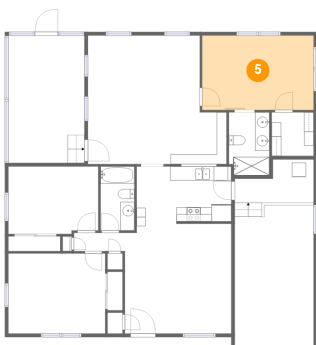

5 Floor 1 - Primary Bedroom

Dimensions: 15'10" x 10'6"
Area: 166 sq. ft
Counted as Living Area:
Yes

Heated: Yes
Finished: Yes
Enclosed: Yes
Contiguous:
Yes
Permitted: Yes
Wet Space: No
Addition: No
Conversion: No