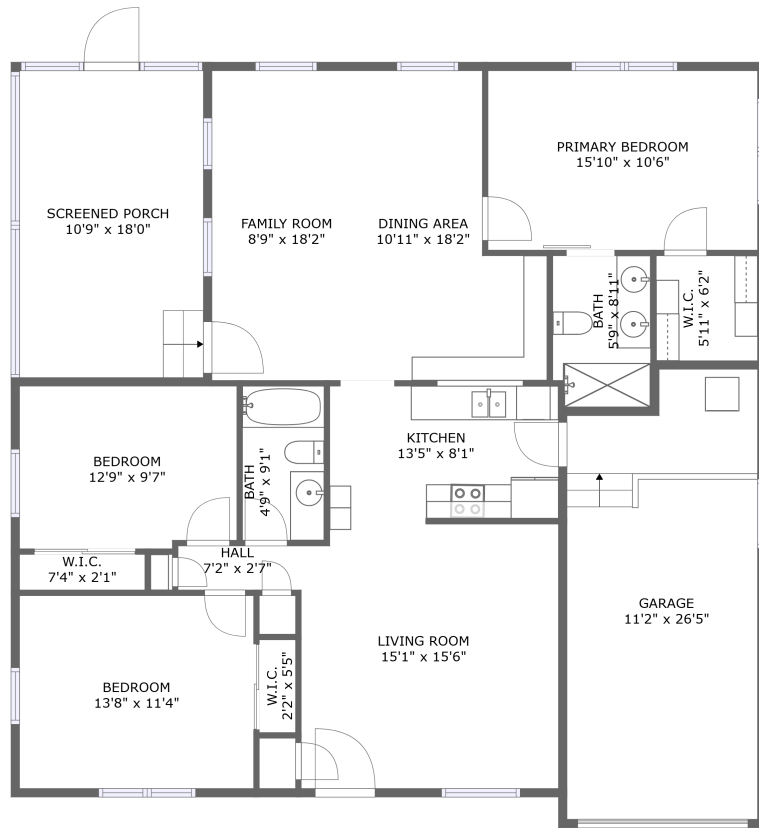

831 4th Avenue Northwest, Whispering Pines, Largo, Pinellas County, Florida, United States,

Property Summary

1 garages   **3** bedrooms   **2** bathrooms   **0** half baths

1 floors   **1,423** Gross Living Area sqft   **1,932** total sqft