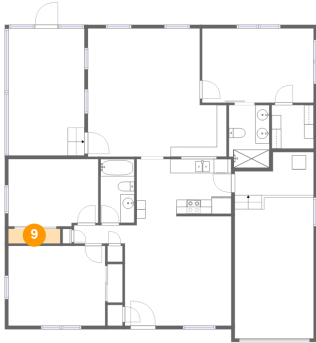

7 Floor 1 - Screened Porch

Dimensions: 10'9" x 18'0"
Area: 194 sq. ft
Counted as Living Area: No

Heated: No
Finished: Yes
Enclosed: No
Contiguous: Yes
Permitted: Yes
Wet Space: No
Addition: No
Conversion: No

8 Floor 1 - Hall

Dimensions: 7'2" x 2'7"
Area: 19 sq. ft
Counted as Living Area:
Yes

Heated: Yes
Finished: Yes
Enclosed: Yes
Contiguous:
Yes
Permitted: Yes
Wet Space: No
Addition: No
Conversion: No

831 4th Avenue Northwest, Whispering Pines, Largo, Pinellas County, Florida, United States,

9 Floor 1 - W.i.c.

Dimensions: 7'4" x 2'1"
Area: 15 sq. ft
Counted as Living Area:
Yes

Heated: Yes
Finished: Yes
Enclosed: Yes
Contiguous:
Yes
Permitted: Yes
Wet Space: No
Addition: No
Conversion: No

10 Floor 1 - Bath