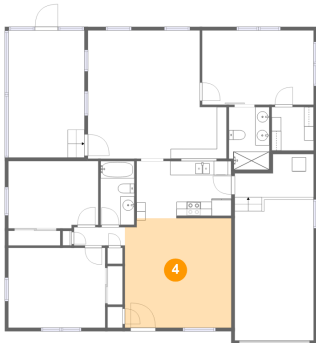

2 Floor 1 - Kitchen

Dimensions: 13'5" x 8'1"
Area: 106 sq. ft
Counted as Living Area:
Yes

Heated: Yes
Finished: Yes
Enclosed: Yes
Contiguous:
Yes
Permitted: Yes
Wet Space: No
Addition: No
Conversion: No

831 4th Avenue Northwest, Whispering Pines, Largo, Pinellas County, Florida, United States,

3 Floor 1 - Bath

Dimensions: 4'9" x 9'1"
Area: 43 sq. ft
Counted as Living Area:
Yes

Heated: Yes
Finished: Yes
Enclosed: Yes
Contiguous:
Yes
Permitted: Yes
Wet Space: Yes
Addition: No
Conversion: No

4 Floor 1 - Living Room

Dimensions: 15'1" x 15'6"
Area: 232 sq. ft
Counted as Living Area:
Yes

Heated: Yes
Finished: Yes
Enclosed: Yes
Contiguous:
Yes
Permitted: Yes
Wet Space: No
Addition: No
Conversion: No