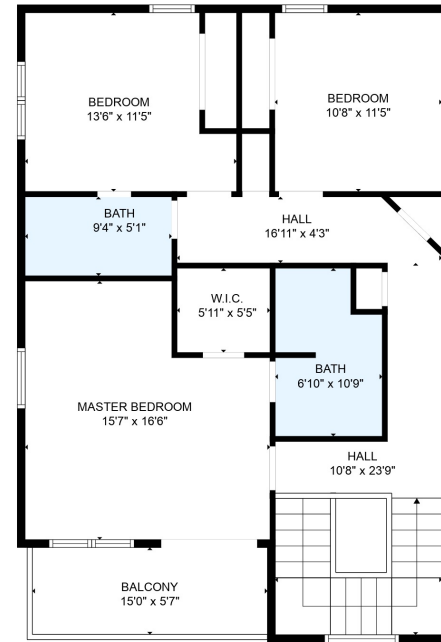

FLOOR 1

FLOOR 2

Total scanned area: 3501 sq. ft

MEASUREMENTS ARE CALCULATED BY CUBICASA TECHNOLOGY. DEEMED HIGHLY RELIABLE BUT NOT GUARANTEED.

Total scanned area: 3501 sq. ft

MEASUREMENTS ARE CALCULATED BY CUBICASA TECHNOLOGY. DEEMED HIGHLY RELIABLE BUT NOT GUARANTEED.

Total scanned area: 3501 sq. ft

MEASUREMENTS ARE CALCULATED BY CUBICASA TECHNOLOGY. DEEMED HIGHLY RELIABLE BUT NOT GUARANTEED.