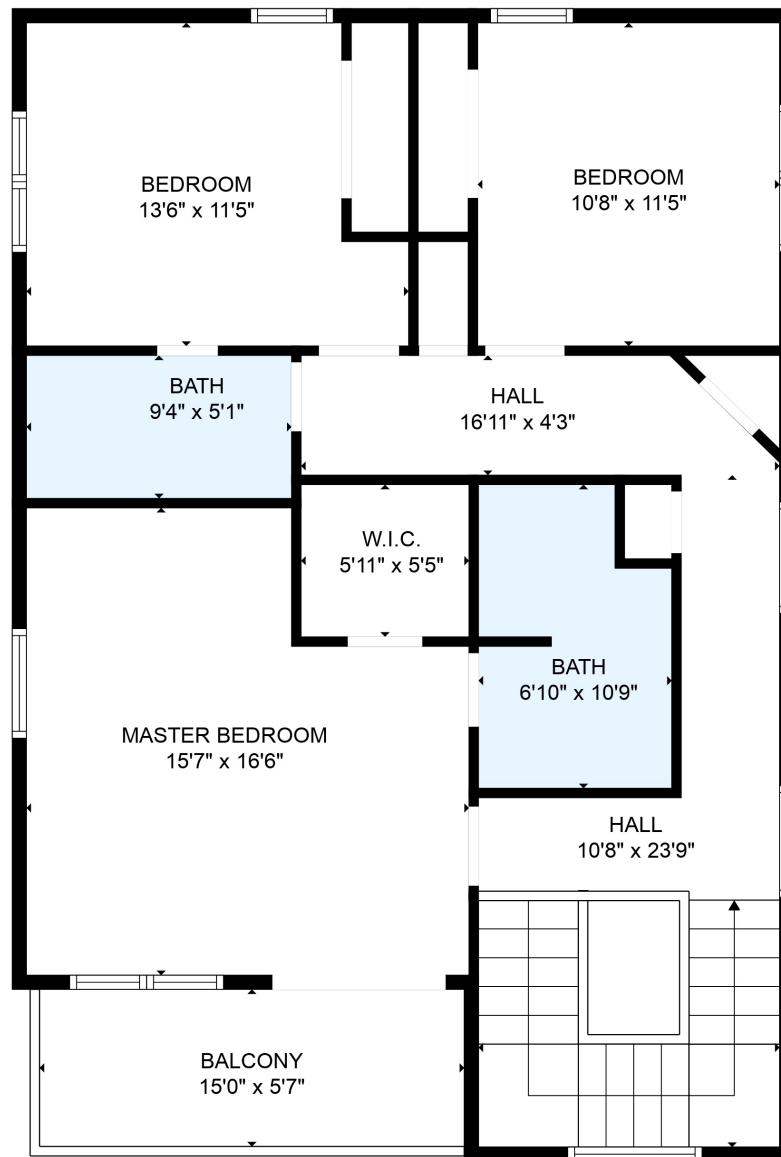

FLOOR 1

FLOOR 2

Total scanned area: 3501 sq. ft

MEASUREMENTS ARE CALCULATED BY CUBICASA TECHNOLOGY. DEEMED HIGHLY RELIABLE BUT NOT GUARANTEED.

Total scanned area: 3501 sq. ft

MEASUREMENTS ARE CALCULATED BY CUBICASA TECHNOLOGY. DEEMED HIGHLY RELIABLE BUT NOT GUARANTEED.

Total scanned area: 3501 sq. ft

MEASUREMENTS ARE CALCULATED BY CUBICASA TECHNOLOGY. DEEMED HIGHLY RELIABLE BUT NOT GUARANTEED.