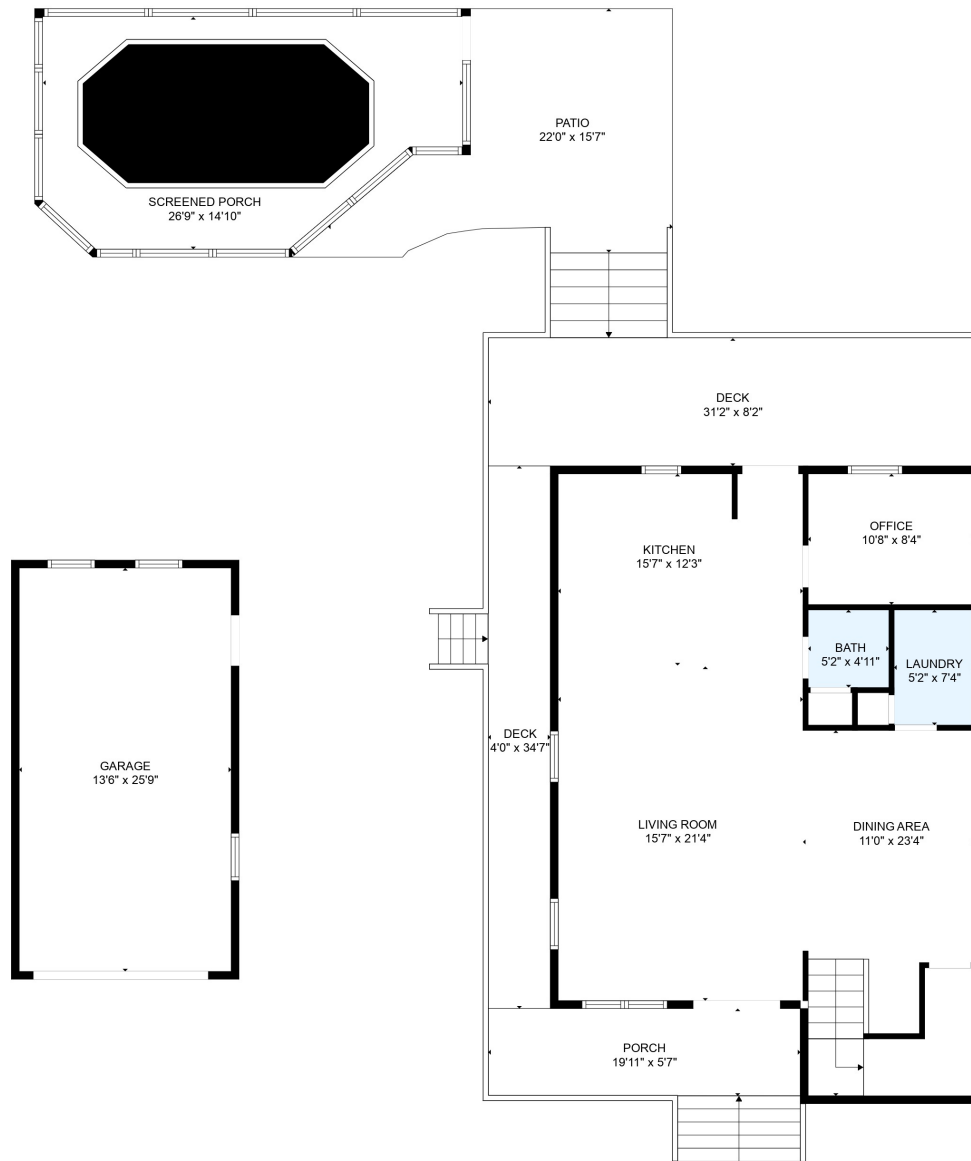

FLOOR 1

FLOOR 2

Total scanned area: 3501 sq. ft

MEASUREMENTS ARE CALCULATED BY CUBICASA TECHNOLOGY. DEEMED HIGHLY RELIABLE BUT NOT GUARANTEED.

Total scanned area: 3501 sq. ft

MEASUREMENTS ARE CALCULATED BY CUBICASA TECHNOLOGY. DEEMED HIGHLY RELIABLE BUT NOT GUARANTEED.

Total scanned area: 3501 sq. ft

MEASUREMENTS ARE CALCULATED BY CUBICASA TECHNOLOGY. DEEMED HIGHLY RELIABLE BUT NOT GUARANTEED.