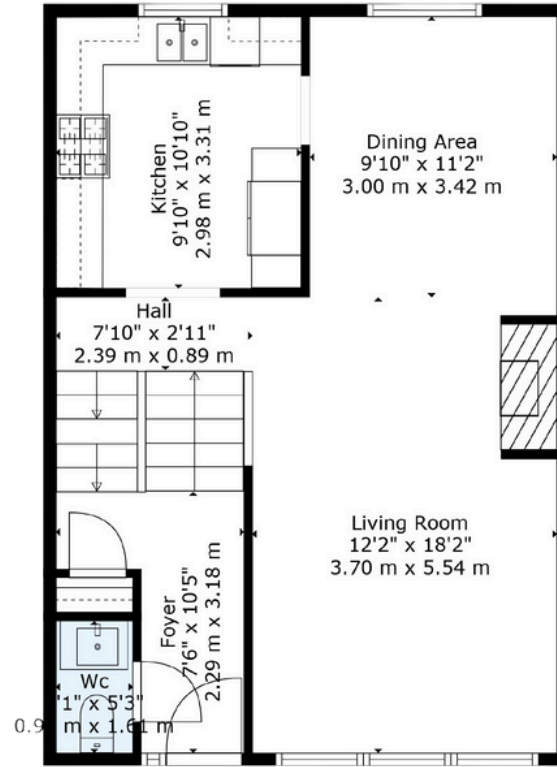

Floor 1

Floor 2

Floor 3

TOTAL: 1619 sq. ft, 151 m²

FLOOR 1: 407 sq. ft, 38 m², FLOOR 2: 589 sq. ft, 55 m², FLOOR 3: 623 sq. ft, 58 m²
 EXCLUDED AREAS: GARAGE: 238 sq. ft, 22 m²

Information Is Calculated By Air Unlimited Corp. ; Deemed Highly Reliable But Not Guaranteed.

TOTAL: 1619 sq. ft, 151 m2

FLOOR 1: 407 sq. ft, 38 m2, FLOOR 2: 589 sq. ft, 55 m2, FLOOR 3: 623 sq. ft, 58 m2
 EXCLUDED AREAS: GARAGE: 238 sq. ft, 22 m2

Information Is Calculated By Air Unlimited Corp. ; Deemed Highly Reliable But Not Guaranteed.