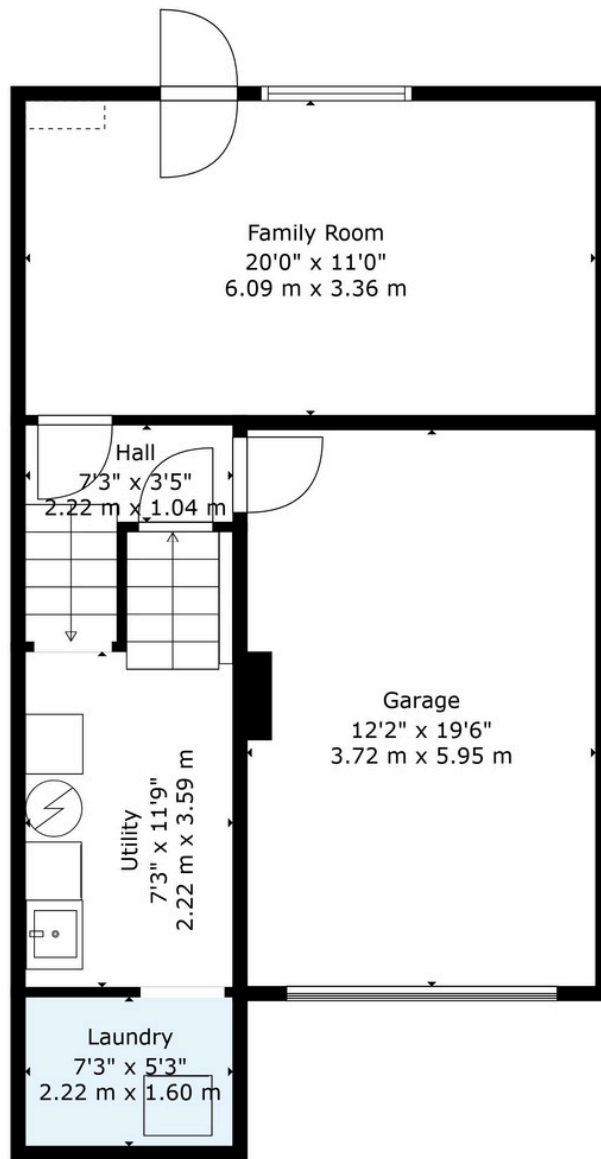

Floor 1

Floor 2

Floor 3

TOTAL: 1619 sq. ft, 151 m²

FLOOR 1: 407 sq. ft, 38 m², FLOOR 2: 589 sq. ft, 55 m², FLOOR 3: 623 sq. ft, 58 m²
 EXCLUDED AREAS: GARAGE: 238 sq. ft, 22 m²

Information Is Calculated By Air Unlimited Corp. ; Deemed Highly Reliable But Not Guaranteed.

TOTAL: 1619 sq. ft, 151 m2

FLOOR 1: 407 sq. ft, 38 m2, FLOOR 2: 589 sq. ft, 55 m2, FLOOR 3: 623 sq. ft, 58 m2
 EXCLUDED AREAS: GARAGE: 238 sq. ft, 22 m2

Information Is Calculated By Air Unlimited Corp. ; Deemed Highly Reliable But Not Guaranteed.