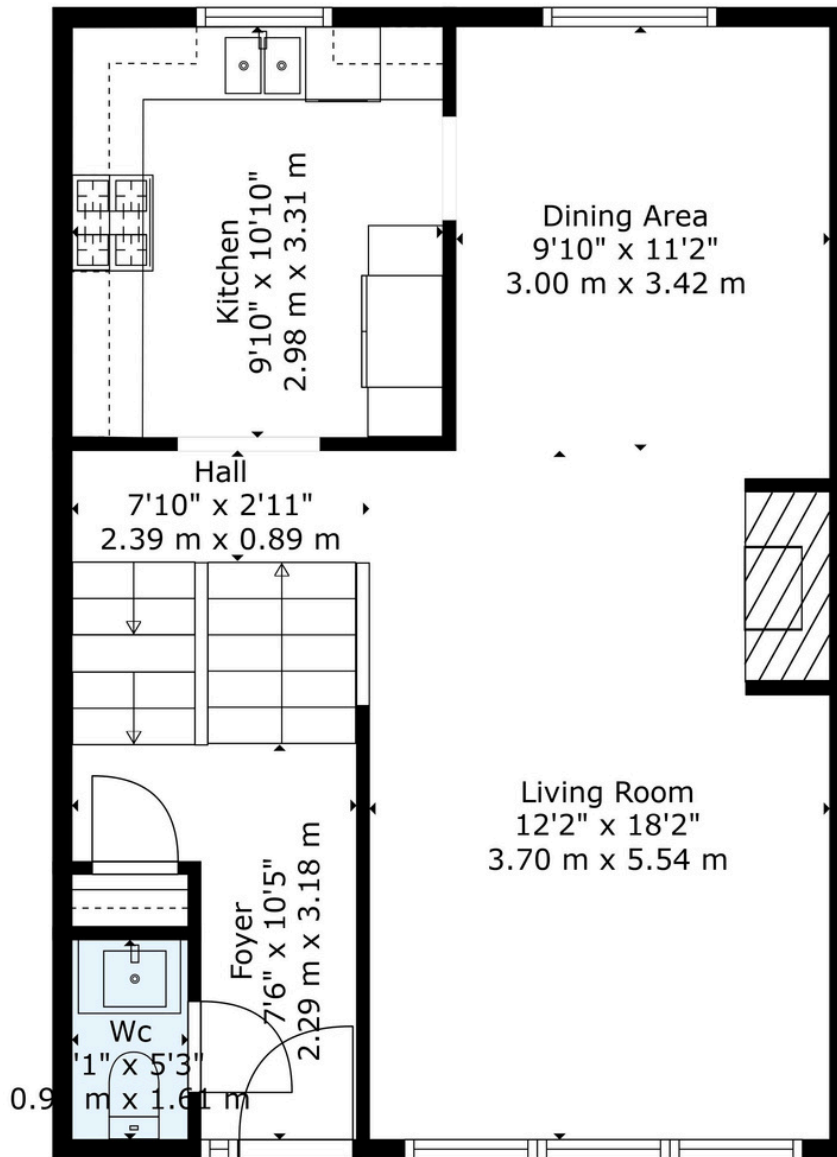

Floor 1

Floor 2

Floor 3

TOTAL: 1619 sq. ft, 151 m²

FLOOR 1: 407 sq. ft, 38 m², FLOOR 2: 589 sq. ft, 55 m², FLOOR 3: 623 sq. ft, 58 m²
 EXCLUDED AREAS: GARAGE: 238 sq. ft, 22 m²

Information Is Calculated By Air Unlimited Corp. ; Deemed Highly Reliable But Not Guaranteed.

TOTAL: 1619 sq. ft, 151 m2

FLOOR 1: 407 sq. ft, 38 m2, FLOOR 2: 589 sq. ft, 55 m2, FLOOR 3: 623 sq. ft, 58 m2
 EXCLUDED AREAS: GARAGE: 238 sq. ft, 22 m2

Information Is Calculated By Air Unlimited Corp. ; Deemed Highly Reliable But Not Guaranteed.