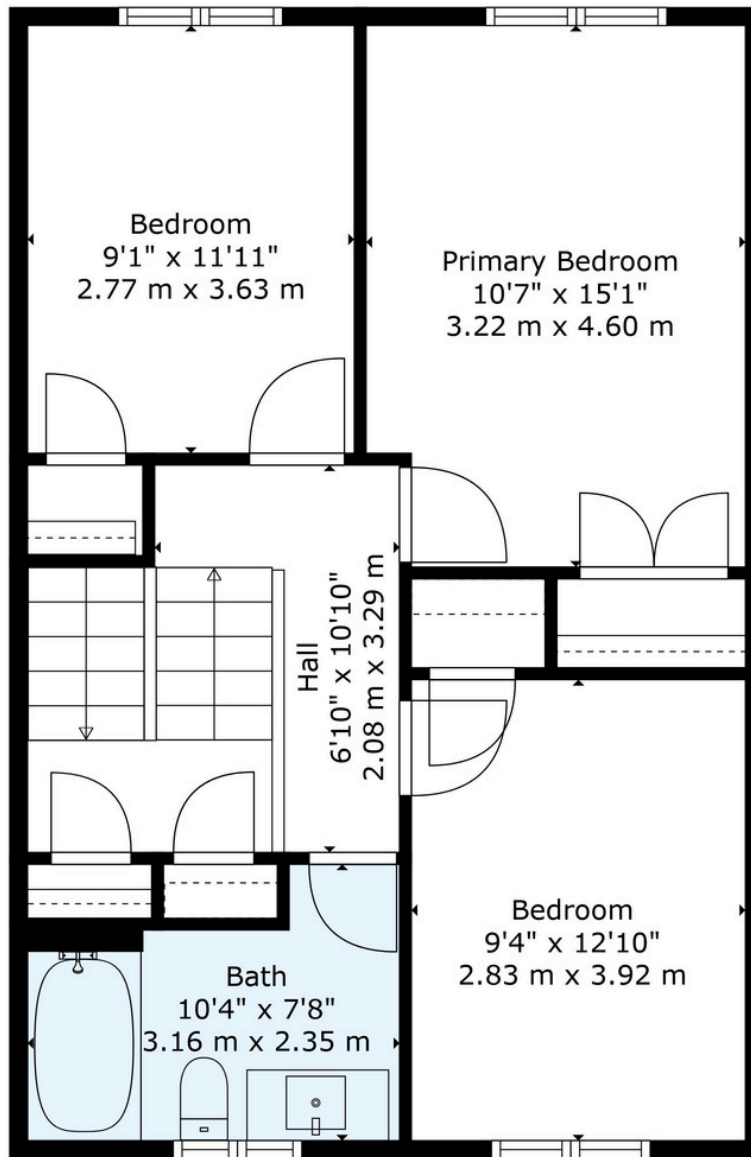

Floor 1

Floor 2

Floor 3

TOTAL: 1619 sq. ft, 151 m²

FLOOR 1: 407 sq. ft, 38 m², FLOOR 2: 589 sq. ft, 55 m², FLOOR 3: 623 sq. ft, 58 m²
 EXCLUDED AREAS: GARAGE: 238 sq. ft, 22 m²

Information Is Calculated By Air Unlimited Corp. ; Deemed Highly Reliable But Not Guaranteed.

TOTAL: 1619 sq. ft, 151 m2

FLOOR 1: 407 sq. ft, 38 m2, FLOOR 2: 589 sq. ft, 55 m2, FLOOR 3: 623 sq. ft, 58 m2
 EXCLUDED AREAS: GARAGE: 238 sq. ft, 22 m2

Information Is Calculated By Air Unlimited Corp. ; Deemed Highly Reliable But Not Guaranteed.