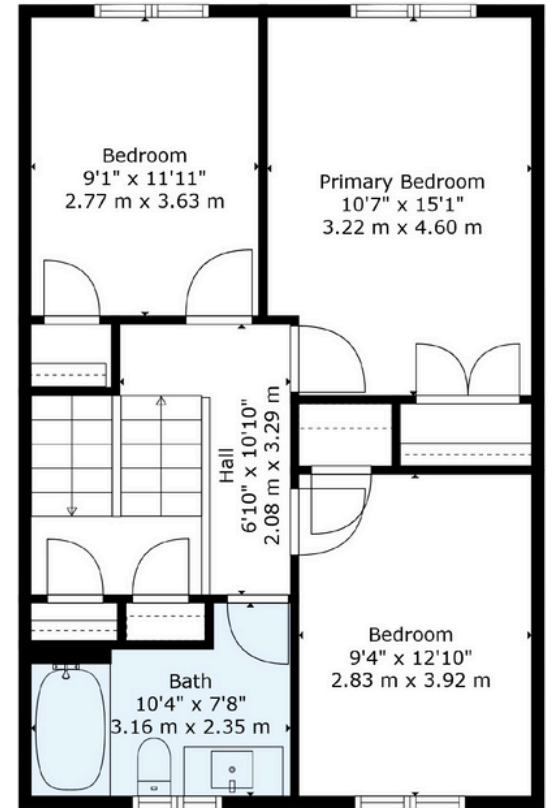

Floor 1

Floor 2

Floor 3

TOTAL: 1619 sq. ft, 151 m²

FLOOR 1: 407 sq. ft, 38 m², FLOOR 2: 589 sq. ft, 55 m², FLOOR 3: 623 sq. ft, 58 m²
 EXCLUDED AREAS: GARAGE: 238 sq. ft, 22 m²

Information Is Calculated By Air Unlimited Corp. ; Deemed Highly Reliable But Not Guaranteed.

TOTAL: 1619 sq. ft, 151 m2

FLOOR 1: 407 sq. ft, 38 m2, FLOOR 2: 589 sq. ft, 55 m2, FLOOR 3: 623 sq. ft, 58 m2
 EXCLUDED AREAS: GARAGE: 238 sq. ft, 22 m2

Information Is Calculated By Air Unlimited Corp. ; Deemed Highly Reliable But Not Guaranteed.