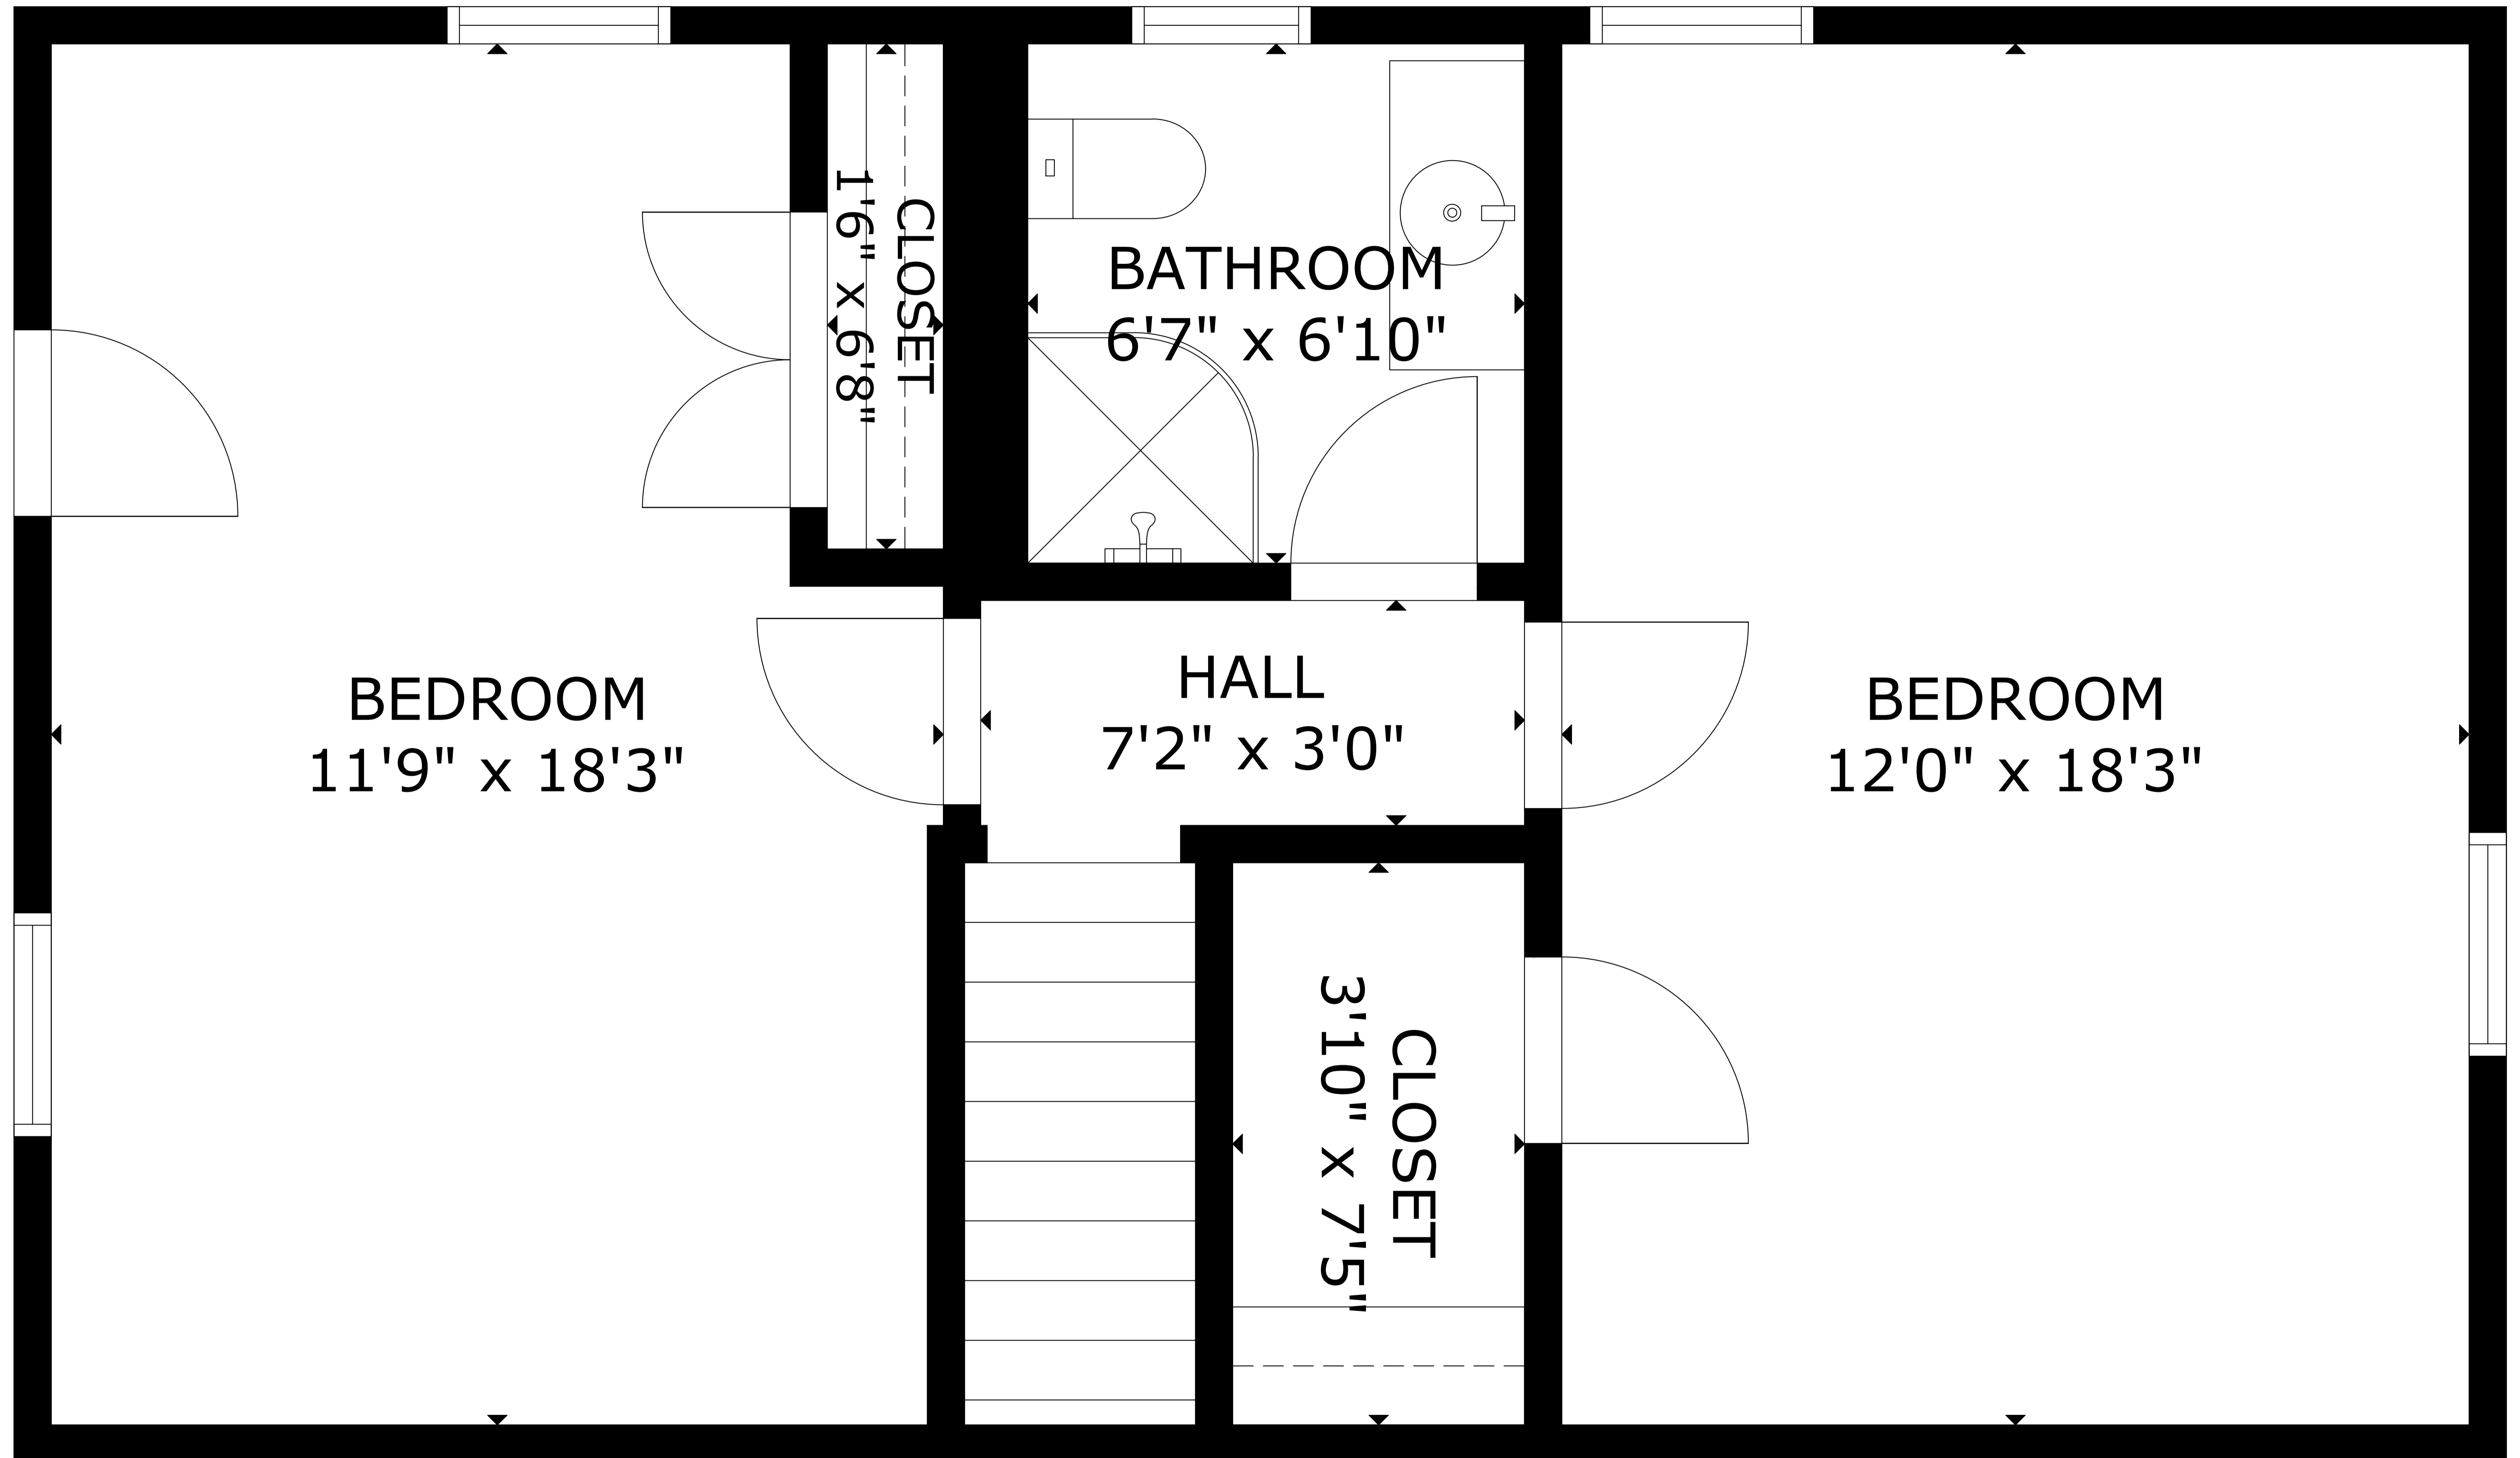

6 Fordham Cir Falmouth

GROSS INTERNAL AREA
TOTAL: 2,582 sq.ft

FLOOR 1: 917 sq.ft, FLOOR 2: 1,084 sq.ft, FLOOR 3: 581 sq.ft
SIZE AND DIMENSIONS ARE APPROXIMATE, ACTUAL MAY VARY