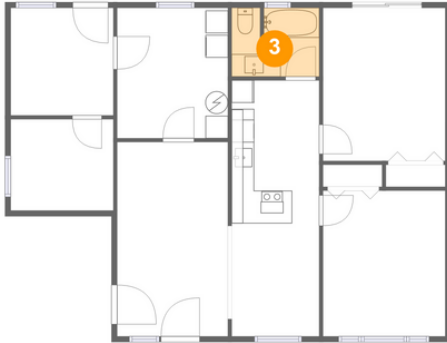

180 Union Avenue Northeast, Maplewood Heights, Renton, King County, Washington,

3 Floor 1 - Bath

Dimensions: 7'9" x 6'1"
Area: 46 sq. ft
Counted as Living Area:
Yes

Heated: Yes
Finished: Yes
Enclosed: Yes
Contiguous:
Yes
Permitted: Yes
Wet Space: Yes
Addition: No
Conversion: No