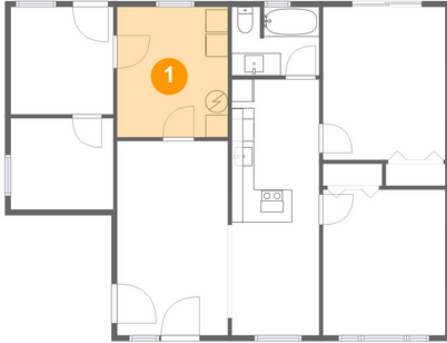

 1,087 Gross Living Area sqft

 1,087 total sqft

180 Union Avenue Northeast, Maplewood Heights, Renton, King County, Washington,

Room Dimensions

Floor 1

Total sqft: 1087

Living area: 1087

#	Room name	Dimensions	Area (sqft)	Counted as Living Area
1	Utility	9'10" x 11'7"	114 sq. ft	Yes
2	Bedroom	9'1" x 8'1"	74 sq. ft	Yes
3	Bath	7'9" x 6'1"	46 sq. ft	Yes
4	Bedroom	10'10" x 12'11"	140 sq. ft	Yes
5	Living Room	9'10" x 17'3"	170 sq. ft	Yes
6	Sitting Room	9'1" x 9'7"	87 sq. ft	Yes
7	Kitchen	7'9" x 12'7"	98 sq. ft	Yes
8	Primary Bedroom	10'10" x 13'7"	147 sq. ft	Yes
9	Dining Area	7'9" x 10'1"	79 sq. ft	Yes

180 Union Avenue Northeast, Maplewood Heights, Renton, King County, Washington,

1 Floor 1 - Utility

Dimensions: 9'10" x 11'7"
Area: 114 sq. ft
Counted as Living Area:
Yes

Heated: Yes
Finished: Yes
Enclosed: Yes
Contiguous:
Yes Permitted:
Yes Wet Space:
No Addition:
No Conversion:
No

2 Floor 1 - Bedroom

Dimensions: 9'1" x 8'1"
Area: 74 sq. ft
Counted as Living Area:
Yes

Heated: Yes
Finished: Yes
Enclosed: Yes
Contiguous:
Yes Permitted:
Yes Wet Space:
No Addition:
No Conversion:
No

180 Union Avenue Northeast, Maplewood Heights, Renton, King County, Washington,

Dimensions: 9'10" x 17'3"
Area: 170 sq. ft
Counted as Living Area:
Yes

Heated: Yes
Finished: Yes
Enclosed: Yes
Contiguous:
Yes Permitted:
Yes Wet Space:
No Addition:
No Conversion:
No

180 Union Avenue Northeast, Maplewood Heights, Renton, King County, Washington,