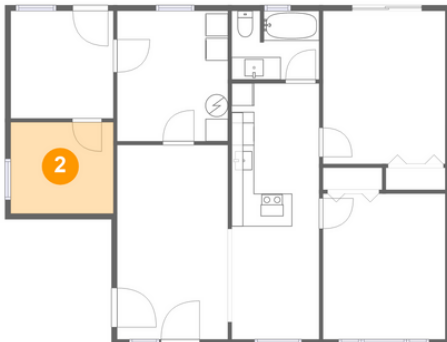

 1,087 Gross Living Area sqft

 1,087 total sqft

180 Union Avenue Northeast, Maplewood Heights, Renton, King County, Washington,

Room Dimensions

Floor 1

Total sqft: 1087

Living area: 1087

#	Room name	Dimensions	Area (sqft)	Counted as Living Area
1	Utility	9'10" x 11'7"	114 sq. ft	Yes
2	Bedroom	9'1" x 8'1"	74 sq. ft	Yes
3	Bath	7'9" x 6'1"	46 sq. ft	Yes
4	Bedroom	10'10" x 12'11"	140 sq. ft	Yes
5	Living Room	9'10" x 17'3"	170 sq. ft	Yes
6	Sitting Room	9'1" x 9'7"	87 sq. ft	Yes
7	Kitchen	7'9" x 12'7"	98 sq. ft	Yes
8	Primary Bedroom	10'10" x 13'7"	147 sq. ft	Yes
9	Dining Area	7'9" x 10'1"	79 sq. ft	Yes

180 Union Avenue Northeast, Maplewood Heights, Renton, King County, Washington,

1 Floor 1 - Utility

Dimensions: 9'10" x 11'7"
Area: 114 sq. ft
Counted as Living Area:
Yes

Heated: Yes
Finished: Yes
Enclosed: Yes
Contiguous:
Yes Permitted:
Yes Wet Space:
No Addition:
No Conversion:
No

2 Floor 1 - Bedroom

Dimensions: 9'1" x 8'1"
Area: 74 sq. ft
Counted as Living Area:
Yes

Heated: Yes
Finished: Yes
Enclosed: Yes
Contiguous:
Yes Permitted:
Yes Wet Space:
No Addition:
No Conversion:
No

180 Union Avenue Northeast, Maplewood Heights, Renton, King County, Washington,

Dimensions: 9'10" x 17'3"
Area: 170 sq. ft
Counted as Living Area:
Yes

Heated: Yes
Finished: Yes
Enclosed: Yes
Contiguous:
Yes Permitted:
Yes Wet Space:
No Addition:
No Conversion:
No

180 Union Avenue Northeast, Maplewood Heights, Renton, King County, Washington,