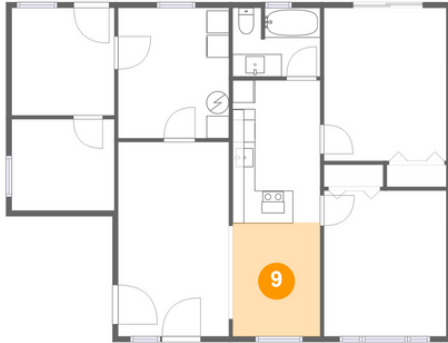

180 Union Avenue Northeast, Maplewood Heights, Renton, King County, Washington,

9 Floor 1 - Dining Area

Dimensions: 7'9" x 10'1"
Area: 79 sq. ft
Counted as Living Area:
Yes

Heated: Yes
Finished: Yes
Enclosed: Yes
Contiguous:
Yes Permitted:
Yes Wet Space:
No Addition:
No Conversion:
No