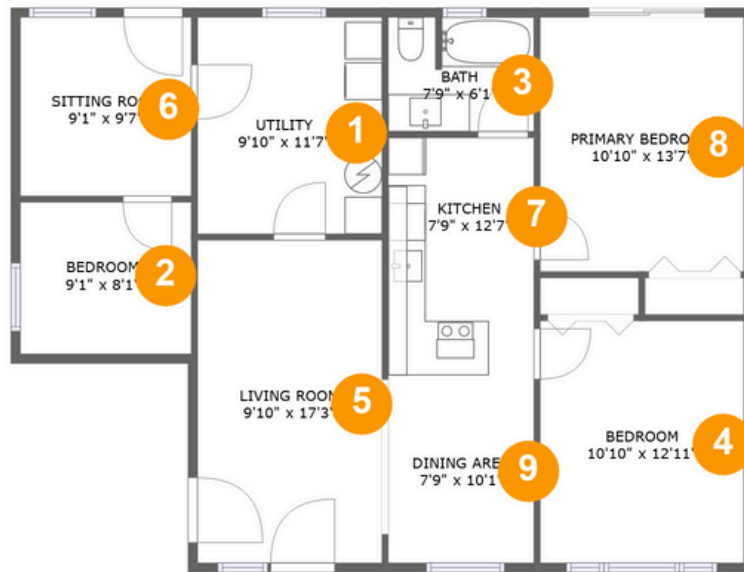

 1,087 Gross Living Area sqft

 1,087 total sqft

180 Union Avenue Northeast, Maplewood Heights, Renton, King County, Washington,

Room Dimensions

Floor 1

Total sqft: 1087

Living area: 1087

#	Room name	Dimensions	Area (sqft)	Counted as Living Area
1	Utility	9'10" x 11'7"	114 sq. ft	Yes
2	Bedroom	9'1" x 8'1"	74 sq. ft	Yes
3	Bath	7'9" x 6'1"	46 sq. ft	Yes
4	Bedroom	10'10" x 12'11"	140 sq. ft	Yes
5	Living Room	9'10" x 17'3"	170 sq. ft	Yes
6	Sitting Room	9'1" x 9'7"	87 sq. ft	Yes
7	Kitchen	7'9" x 12'7"	98 sq. ft	Yes
8	Primary Bedroom	10'10" x 13'7"	147 sq. ft	Yes
9	Dining Area	7'9" x 10'1"	79 sq. ft	Yes

180 Union Avenue Northeast, Maplewood Heights, Renton, King County, Washington,

1 Floor 1 - Utility

Dimensions: 9'10" x 11'7"
Area: 114 sq. ft
Counted as Living Area:
Yes

Heated: Yes
Finished: Yes
Enclosed: Yes
Contiguous:
Yes Permitted:
Yes Wet Space:
No Addition:
No Conversion:
No

2 Floor 1 - Bedroom

Dimensions: 9'1" x 8'1"
Area: 74 sq. ft
Counted as Living Area:
Yes

Heated: Yes
Finished: Yes
Enclosed: Yes
Contiguous:
Yes Permitted:
Yes Wet Space:
No Addition:
No Conversion:
No

180 Union Avenue Northeast, Maplewood Heights, Renton, King County, Washington,

9 Floor 1 - Dining Area

Dimensions: 7'9" x 10'1"
Area: 79 sq. ft
Counted as Living Area:
Yes

Heated: Yes
Finished: Yes
Enclosed: Yes
Contiguous:
Yes Permitted:
Yes Wet Space:
No Addition:
No Conversion:
No