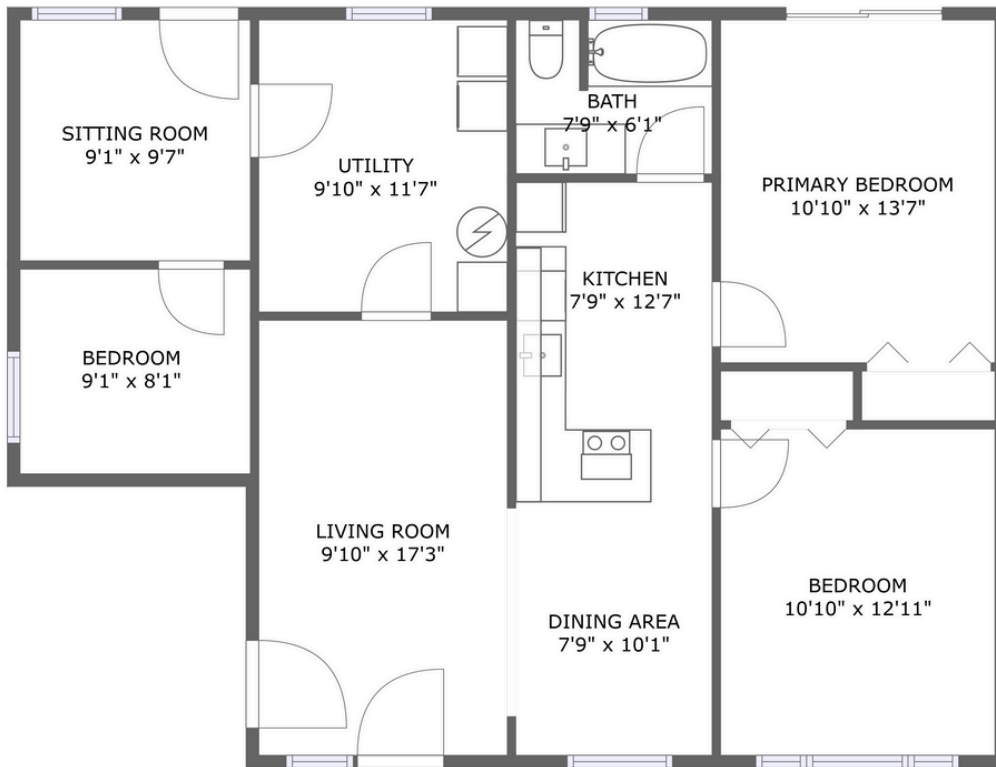

180 Union Avenue Northeast, Maplewood Heights, Renton, King County, Washington,

FLOOR 1

Property Summary

0 garages

3 bedrooms

1 bathrooms

0 half baths

1 floors

1,087 Gross Living Area sqft

1,087 total sqft