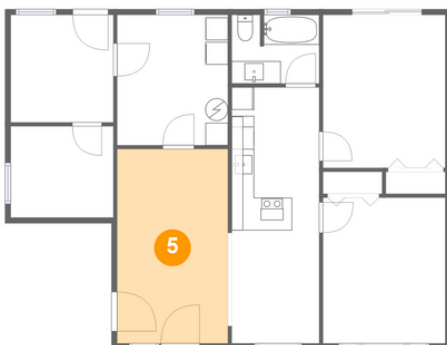

2 Floor 1 - Bedroom

Dimensions: 9'1" x 8'1"
Area: 74 sq. ft
Counted as Living Area:
Yes

Heated: Yes
Finished: Yes
Enclosed: Yes
Contiguous:
Yes Permitted:
Yes Wet Space:
No Addition:
No Conversion:
No

180 Union Avenue Northeast, Maplewood Heights, Renton, King County, Washington,

3 Floor 1 - Bath

Dimensions: 7'9" x 6'1"
Area: 46 sq. ft
Counted as Living Area:
Yes

Heated: Yes
Finished: Yes
Enclosed: Yes
Contiguous:
Yes
Permitted: Yes
Wet Space: Yes
Addition: No
Conversion: No

4 Floor 1 - Bedroom

Dimensions: 10'10" x 12'11"
Area: 140 sq. ft
Counted as Living Area:
Yes

Heated: Yes
Finished: Yes
Enclosed: Yes
Contiguous:
Yes Permitted:
Yes Wet Space:
No Addition:
No Conversion:
No

5 Floor 1 - Living Room

Dimensions: 9'10" x 17'3"
Area: 170 sq. ft
Counted as Living Area:
Yes

Heated: Yes
Finished: Yes
Enclosed: Yes
Contiguous:
Yes Permitted:
Yes Wet Space:
No Addition:
No Conversion:
No

180 Union Avenue Northeast, Maplewood Heights, Renton, King County, Washington,