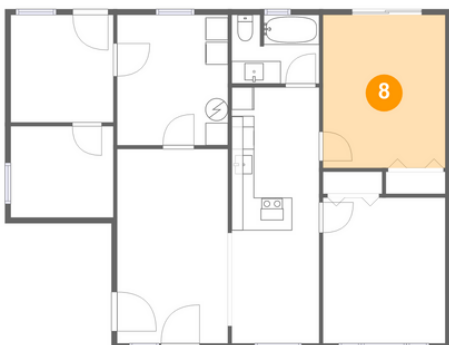

Dimensions: 9'10" x 17'3"
Area: 170 sq. ft
Counted as Living Area:
Yes

Heated: Yes
Finished: Yes
Enclosed: Yes
Contiguous:
Yes Permitted:
Yes Wet Space:
No Addition:
No Conversion:
No

180 Union Avenue Northeast, Maplewood Heights, Renton, King County, Washington,

6 Floor 1 - Sitting Room

Dimensions: 9'1" x 9'7"
Area: 87 sq. ft
Counted as Living Area:
Yes

Heated: Yes
Finished: Yes
Enclosed: Yes
Contiguous:
Yes Permitted:
Yes Wet Space:
No Addition:
No Conversion:
No

7 Floor 1 - Kitchen

Dimensions: 7'9" x 12'7"
Area: 98 sq. ft
Counted as Living Area:
Yes

Heated: Yes
Finished: Yes
Enclosed: Yes
Contiguous:
Yes Permitted:
Yes Wet Space:
No Addition:
No Conversion:
No

8 Floor 1 - Primary Bedroom

Dimensions: 10'10" x 13'7"
Area: 147 sq. ft
Counted as Living Area:
Yes

Heated: Yes
Finished: Yes
Enclosed: Yes
Contiguous:
Yes Permitted:
Yes Wet Space:
No Addition:
No Conversion:
No

180 Union Avenue Northeast, Maplewood Heights, Renton, King County, Washington,