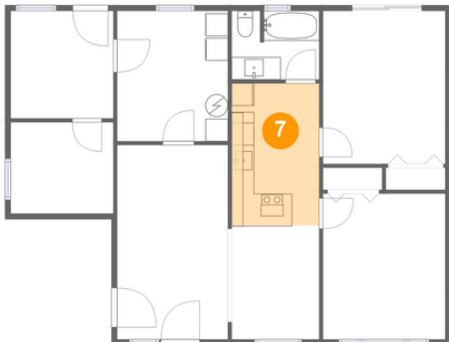

7 Floor 1 - Kitchen

Dimensions: 7'9" x 12'7"
Area: 98 sq. ft
Counted as Living Area:
Yes

Heated: Yes
Finished: Yes
Enclosed: Yes
Contiguous:
Yes Permitted:
Yes Wet Space:
No Addition:
No Conversion:
No