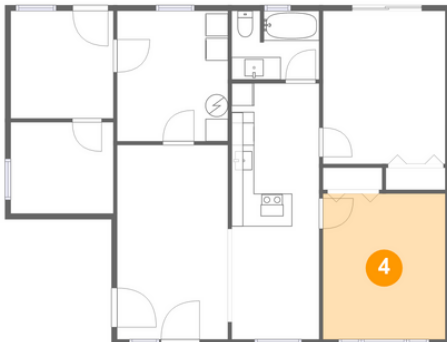

4 Floor 1 - Bedroom

Dimensions: 10'10" x 12'11"
Area: 140 sq. ft
Counted as Living Area:
Yes

Heated: Yes
Finished: Yes
Enclosed: Yes
Contiguous:
Yes Permitted:
Yes Wet Space:
No Addition:
No Conversion:
No