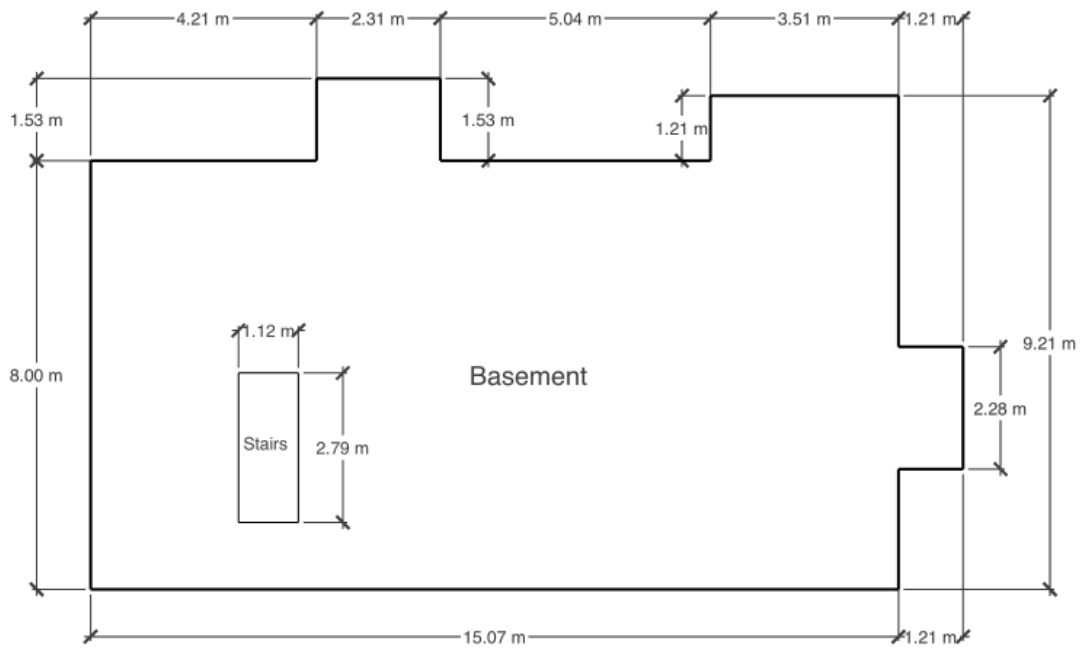

311 Tree Farm Estates Onoway