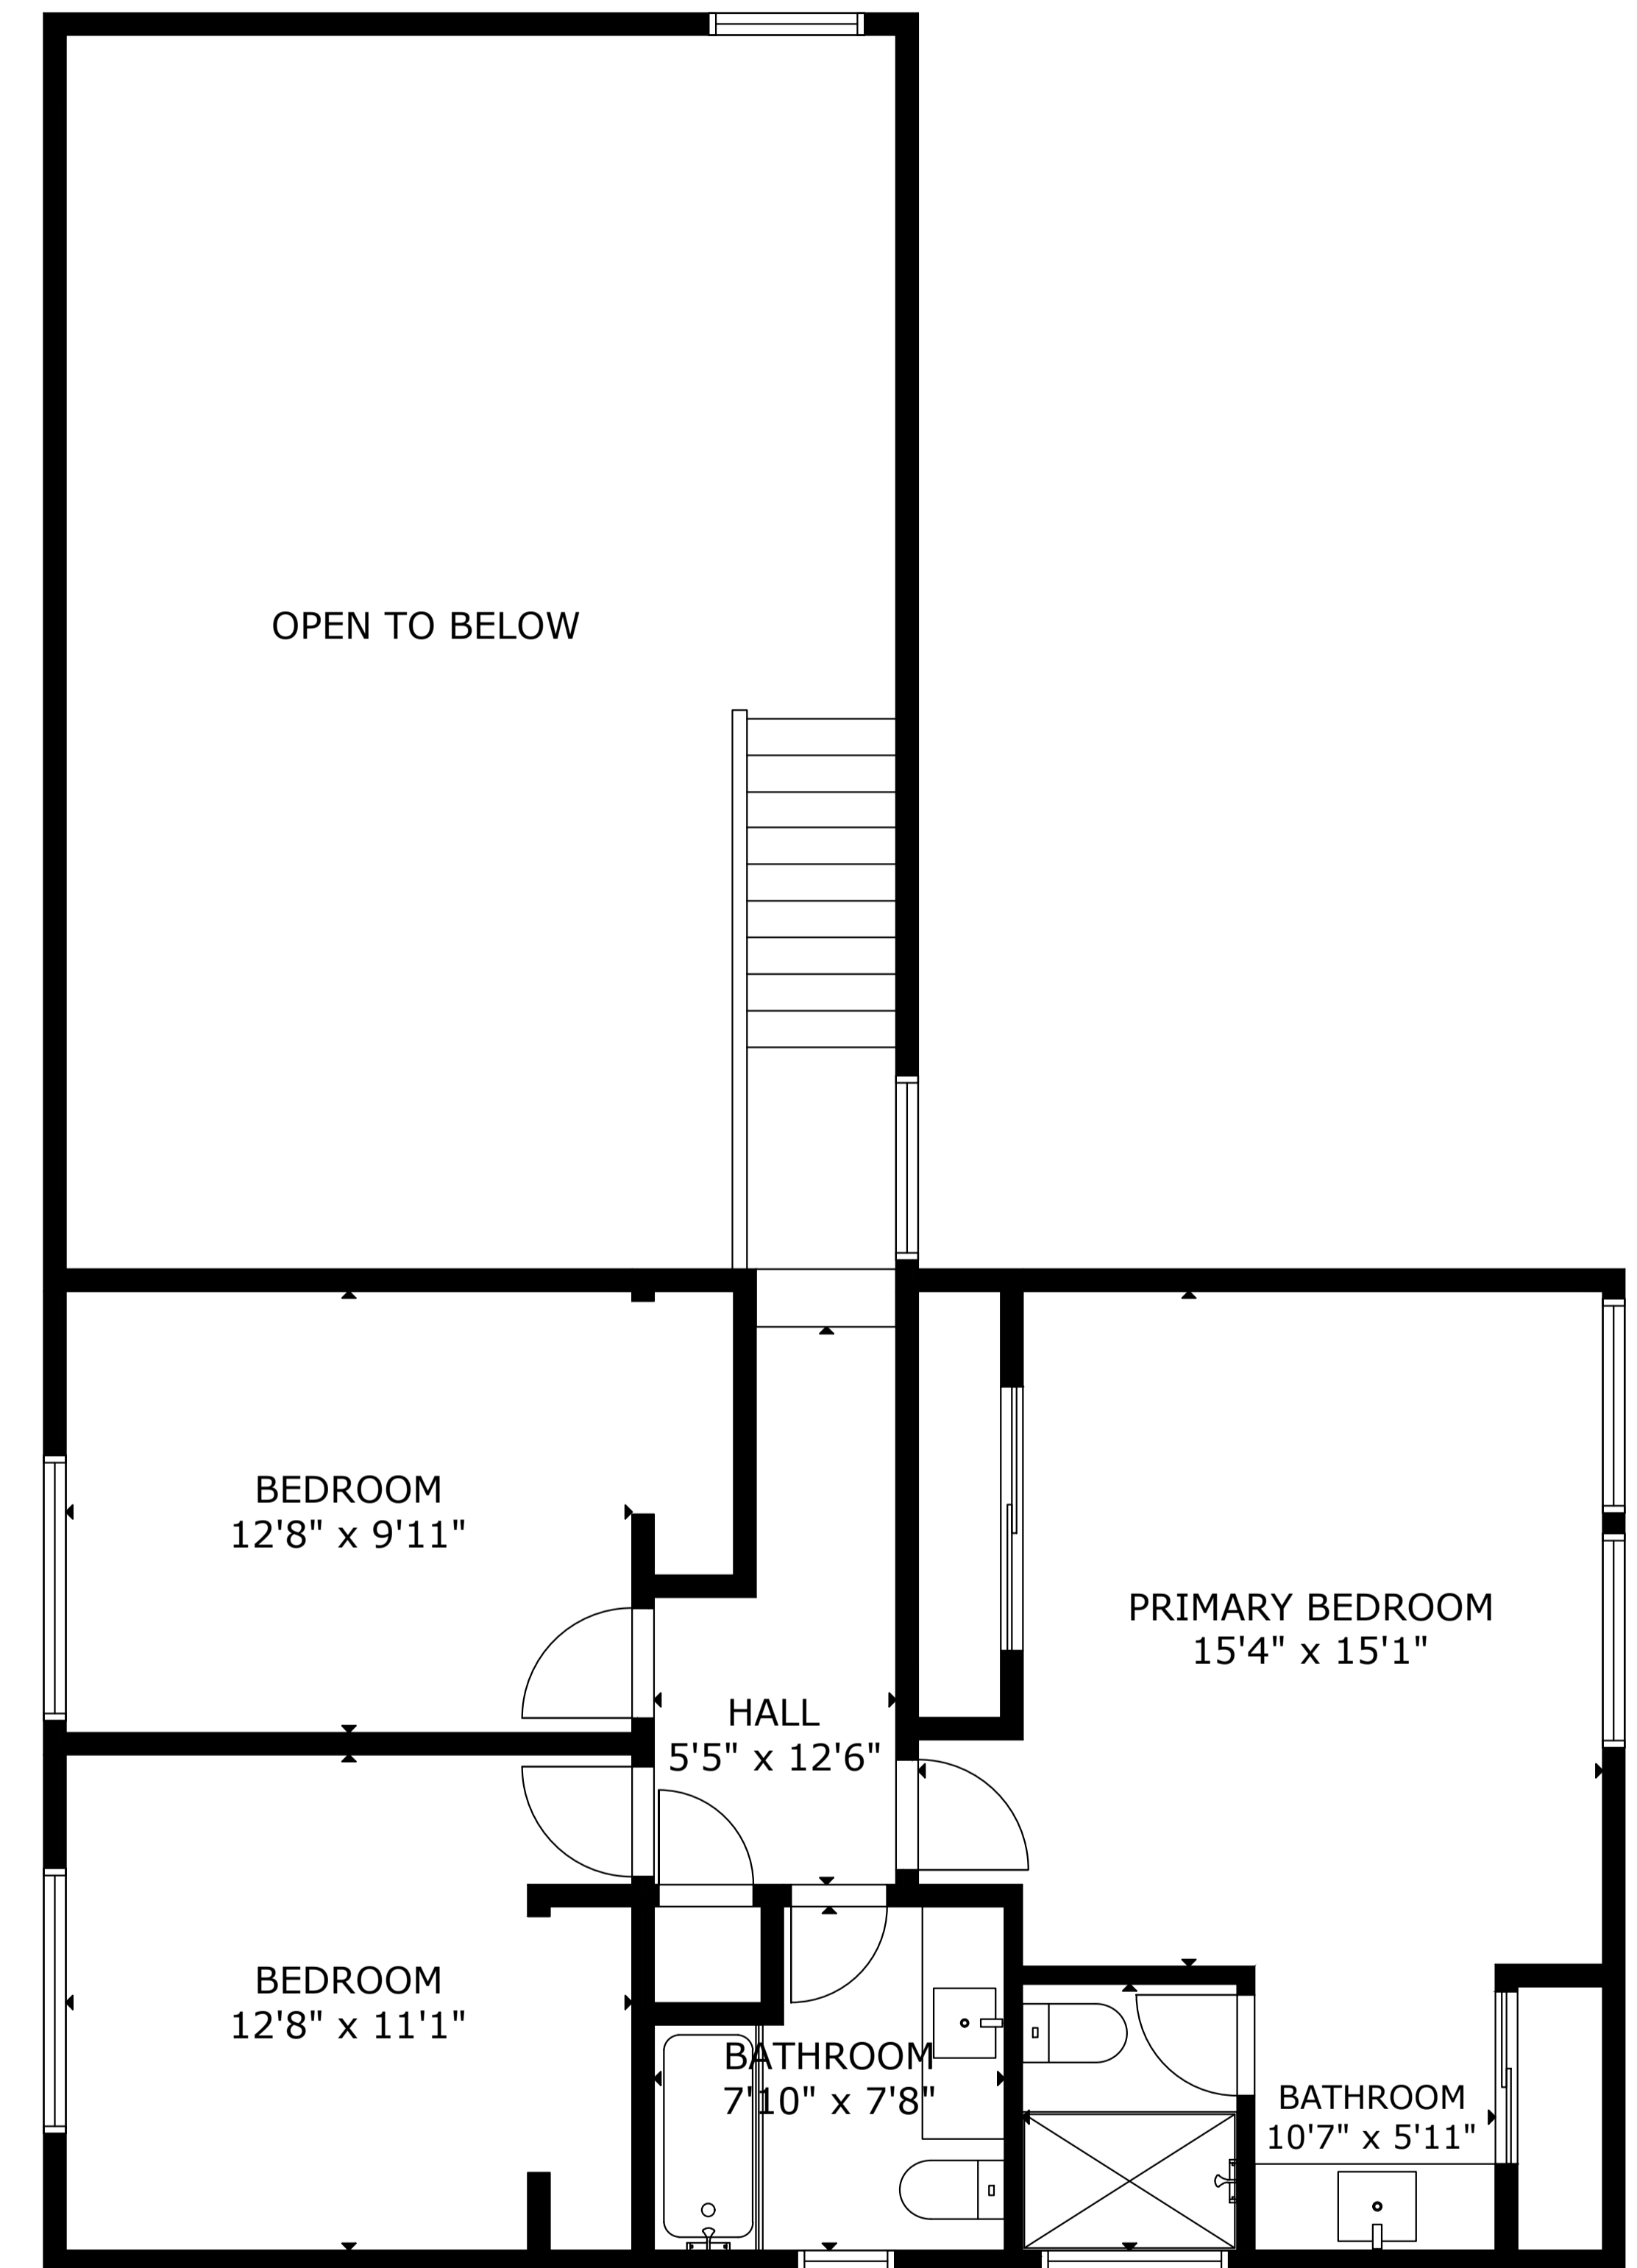

FLOOR 1

FLOOR 2

GROSS INTERNAL AREA
 TOTAL: 2,340 sq ft
 FLOOR 1: 1,552 sq ft, FLOOR 2: 788 sq ft
 EXCLUDED AREAS: DECK: 625 sq ft, PATIO: 260 sq ft
 PORCH: 96 sq ft
 SIZE AND DIMENSIONS ARE APPROXIMATE, ACTUAL MAY VARY