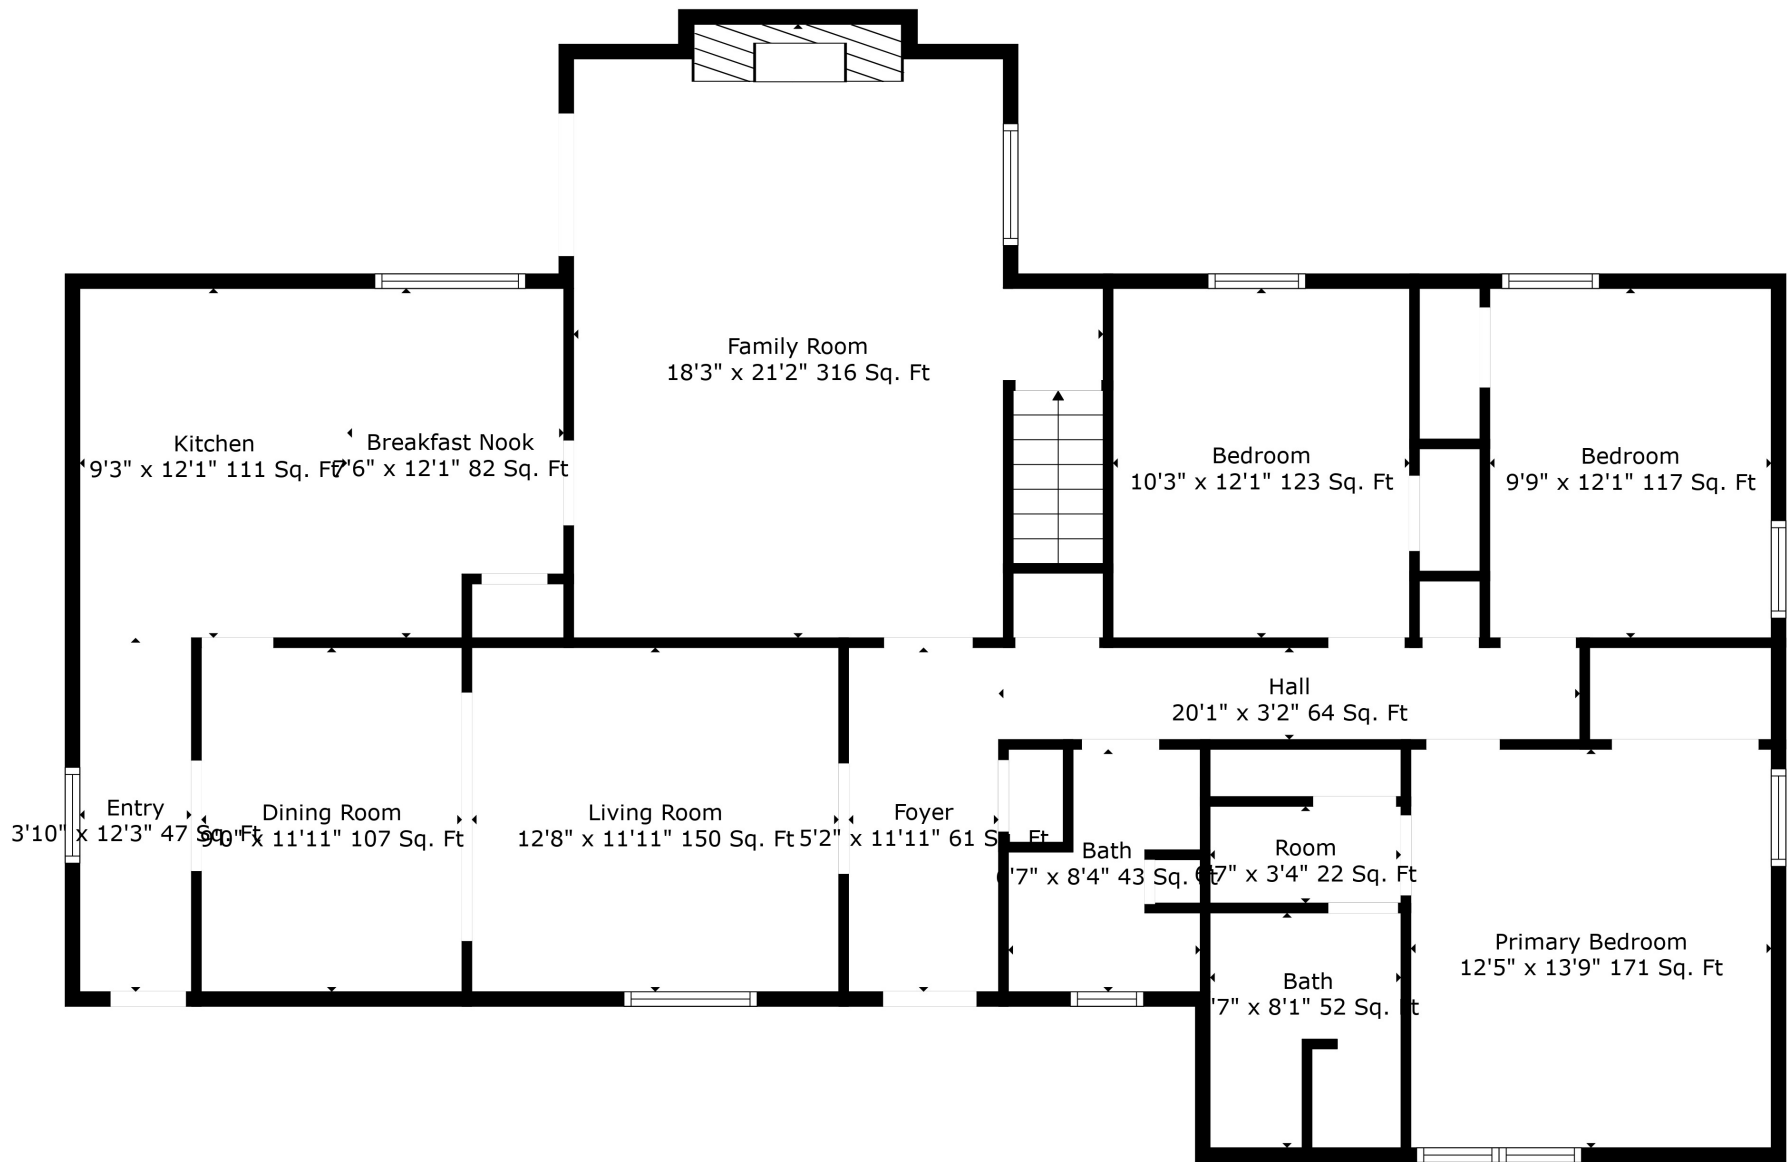

Floor 1

Floor 2

Total scanned area: 3478 sq. ft

Measurements Are Calculated By Cubicasa Technology. Deemed Highly Reliable But Not Guaranteed.

Total scanned area: 3478 sq. ft

Unfinished Basement
58'4" x 32'2" 1637 Sq. Ft

Total scanned area: 3478 sq. ft

Measurements Are Calculated By Cubicasa Technology. Deemed Highly Reliable But Not Guaranteed.