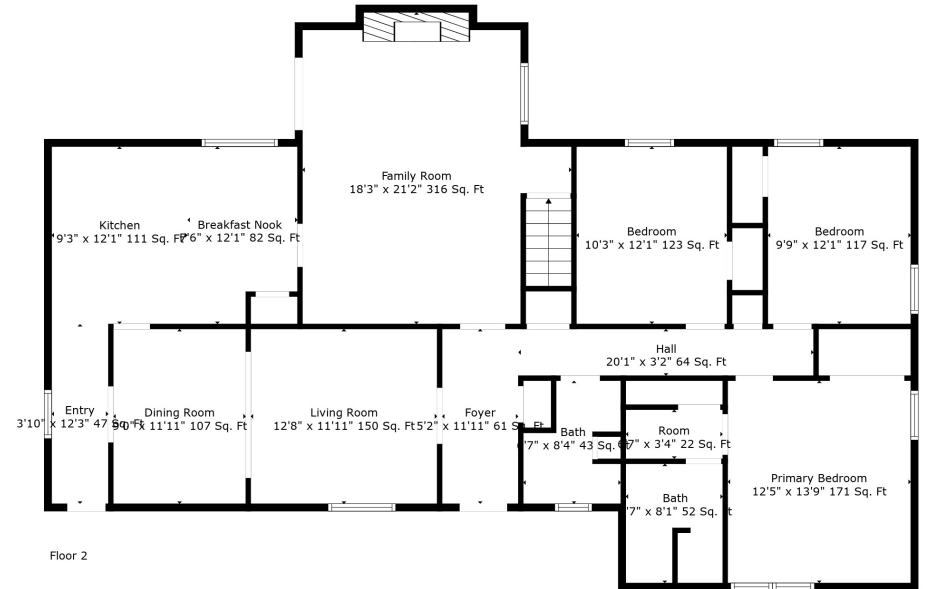

Floor 1

Floor 2

Total scanned area: 3478 sq. ft

Measurements Are Calculated By Cubicasa Technology. Deemed Highly Reliable But Not Guaranteed.

Total scanned area: 3478 sq. ft

Unfinished Basement
58'4" x 32'2" 1637 Sq. Ft

Total scanned area: 3478 sq. ft

Measurements Are Calculated By Cubicasa Technology. Deemed Highly Reliable But Not Guaranteed.