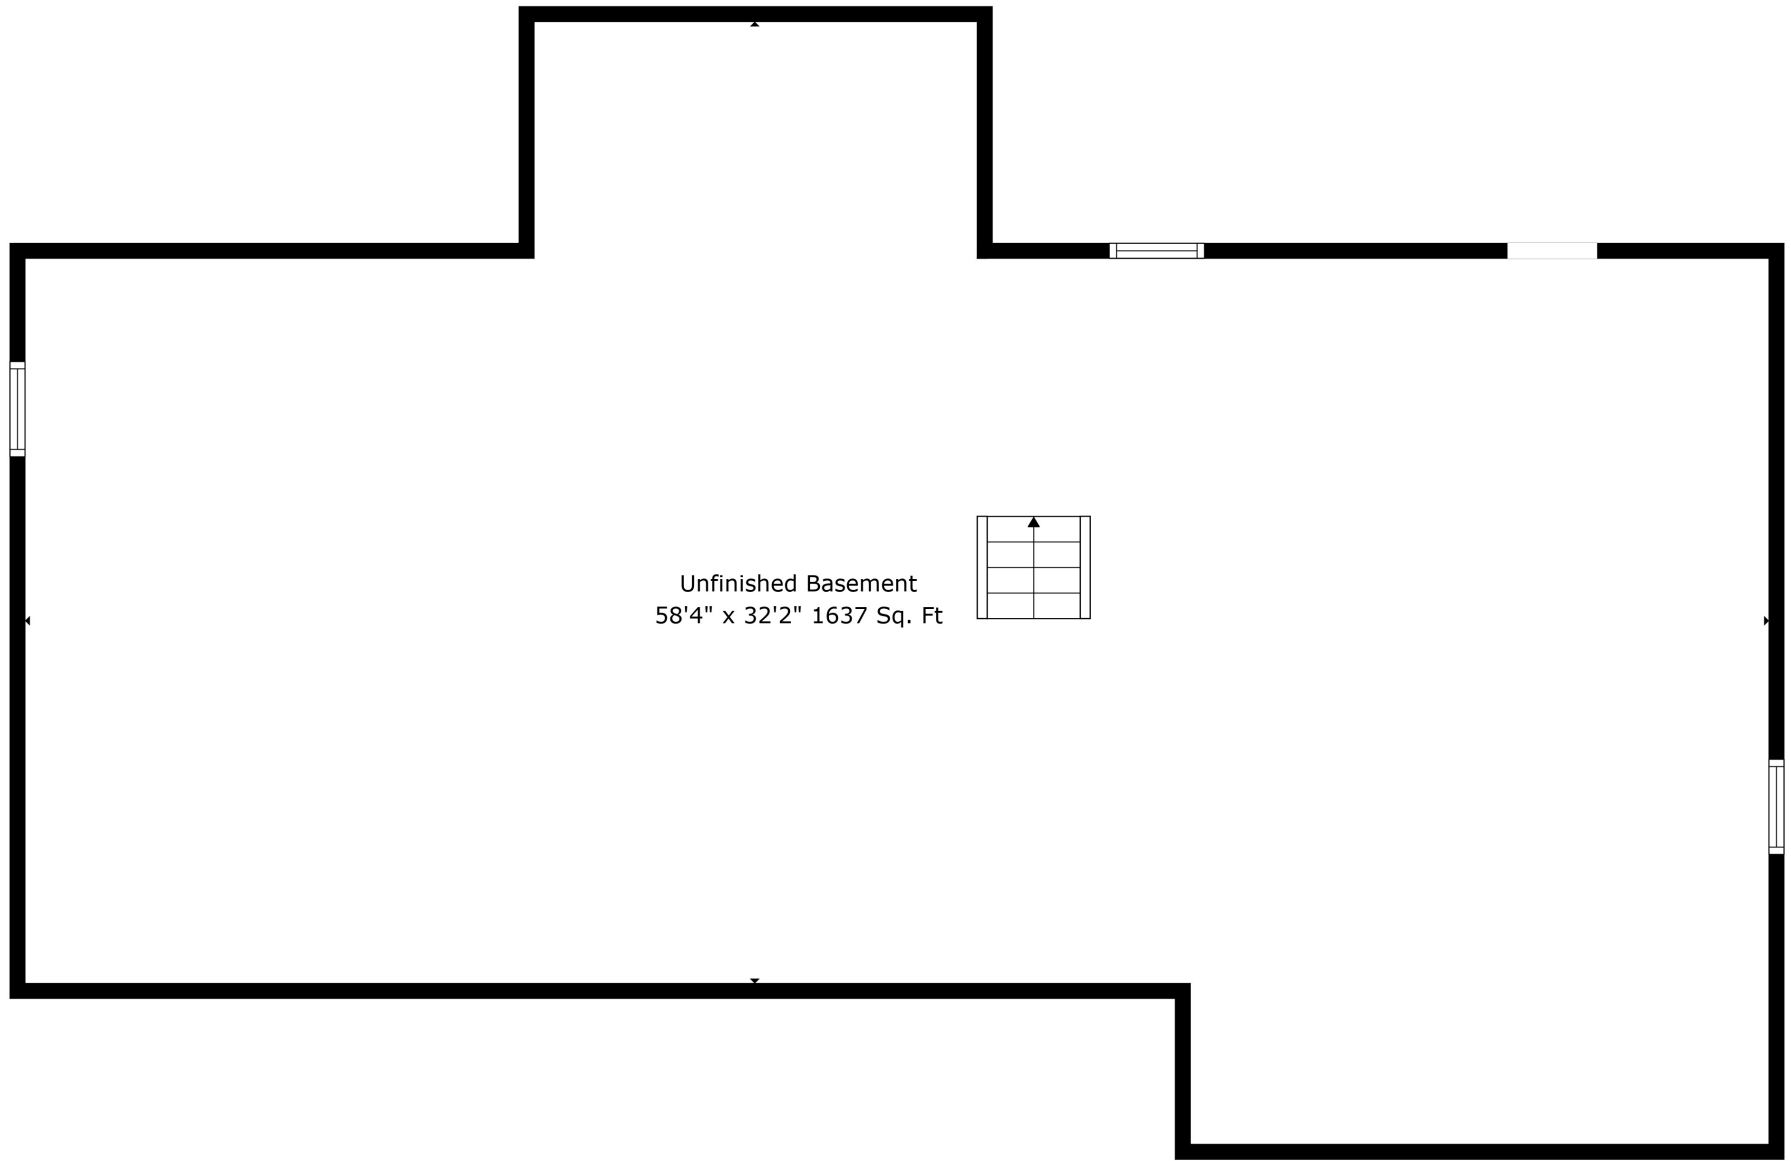

Floor 1

Floor 2

Total scanned area: 3478 sq. ft

Measurements Are Calculated By Cubicasa Technology. Deemed Highly Reliable But Not Guaranteed.

Total scanned area: 3478 sq. ft

Unfinished Basement
58'4" x 32'2" 1637 Sq. Ft

Total scanned area: 3478 sq. ft

Measurements Are Calculated By Cubicasa Technology. Deemed Highly Reliable But Not Guaranteed.