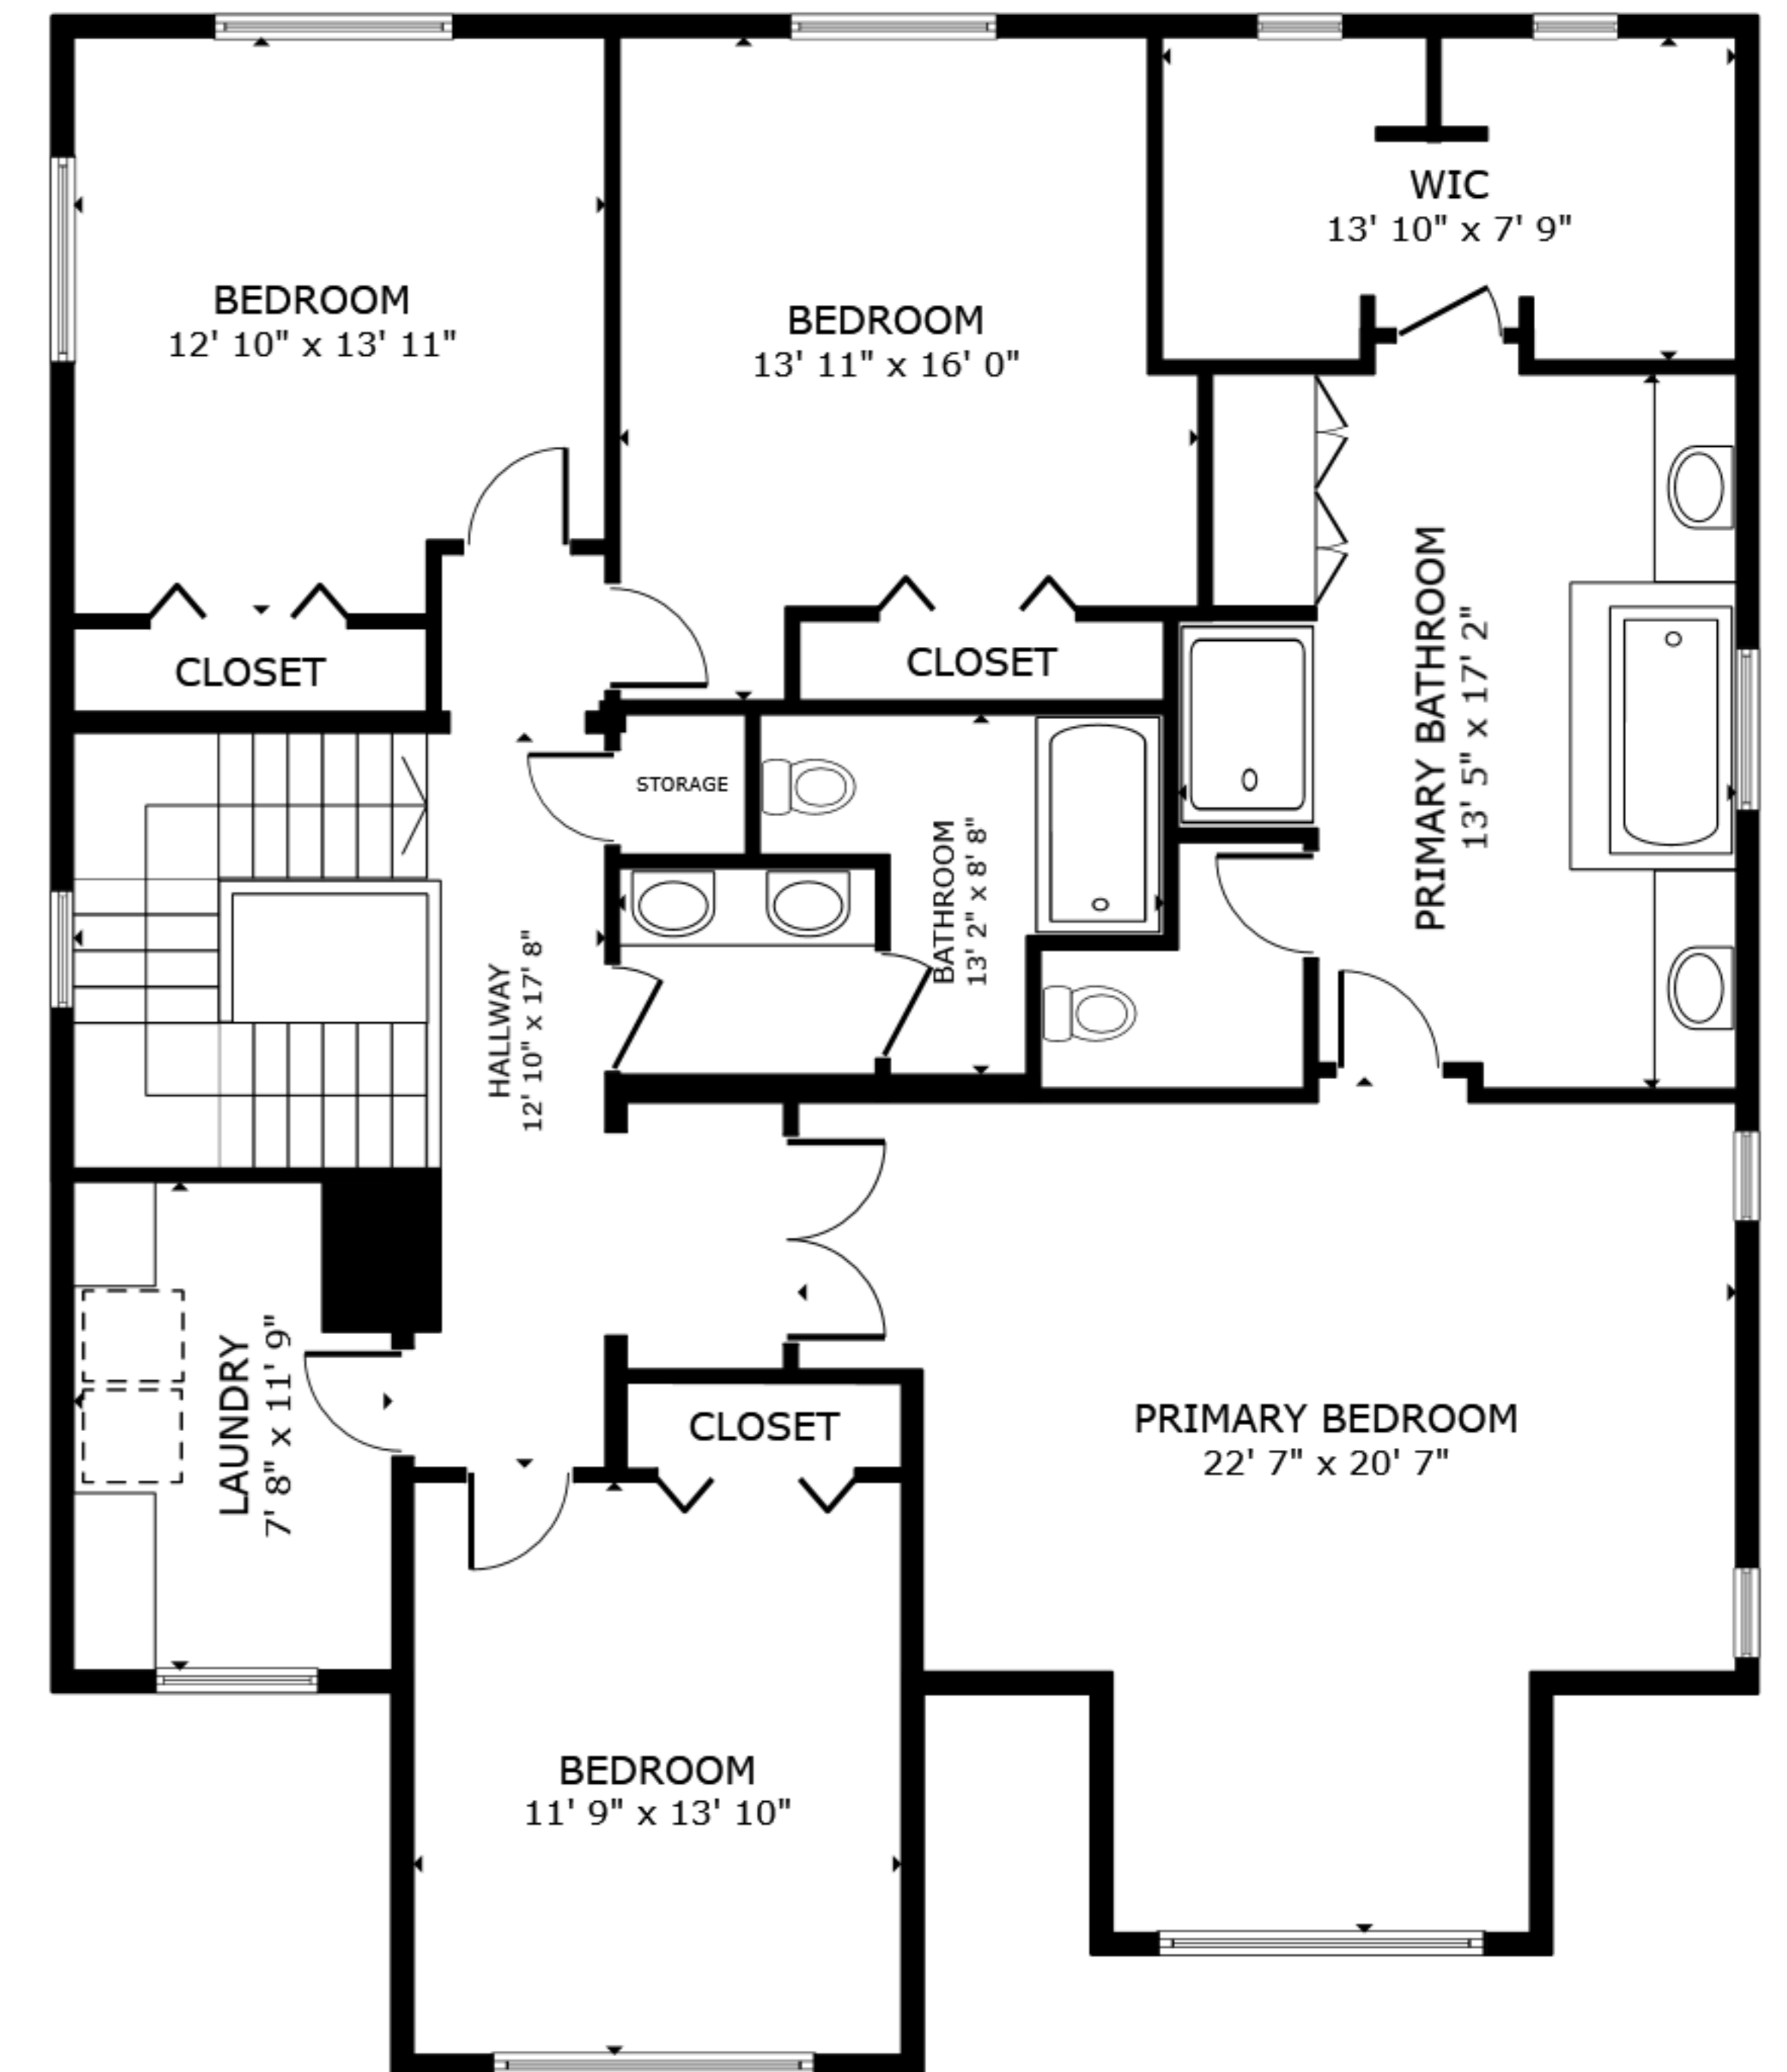

FLOOR 1

FLOOR 2

FLOOR 3

GROSS INTERNAL AREA
 FLOOR 1 923 sq.ft. FLOOR 2 1,587 sq.ft. FLOOR 3 1,746 sq.ft.
 EXCLUDED AREAS : GARAGE 654 sq.ft.
 TOTAL : 4,256 sq.ft.

SIZES AND DIMENSIONS ARE APPROXIMATE, ACTUAL MAY VARY.