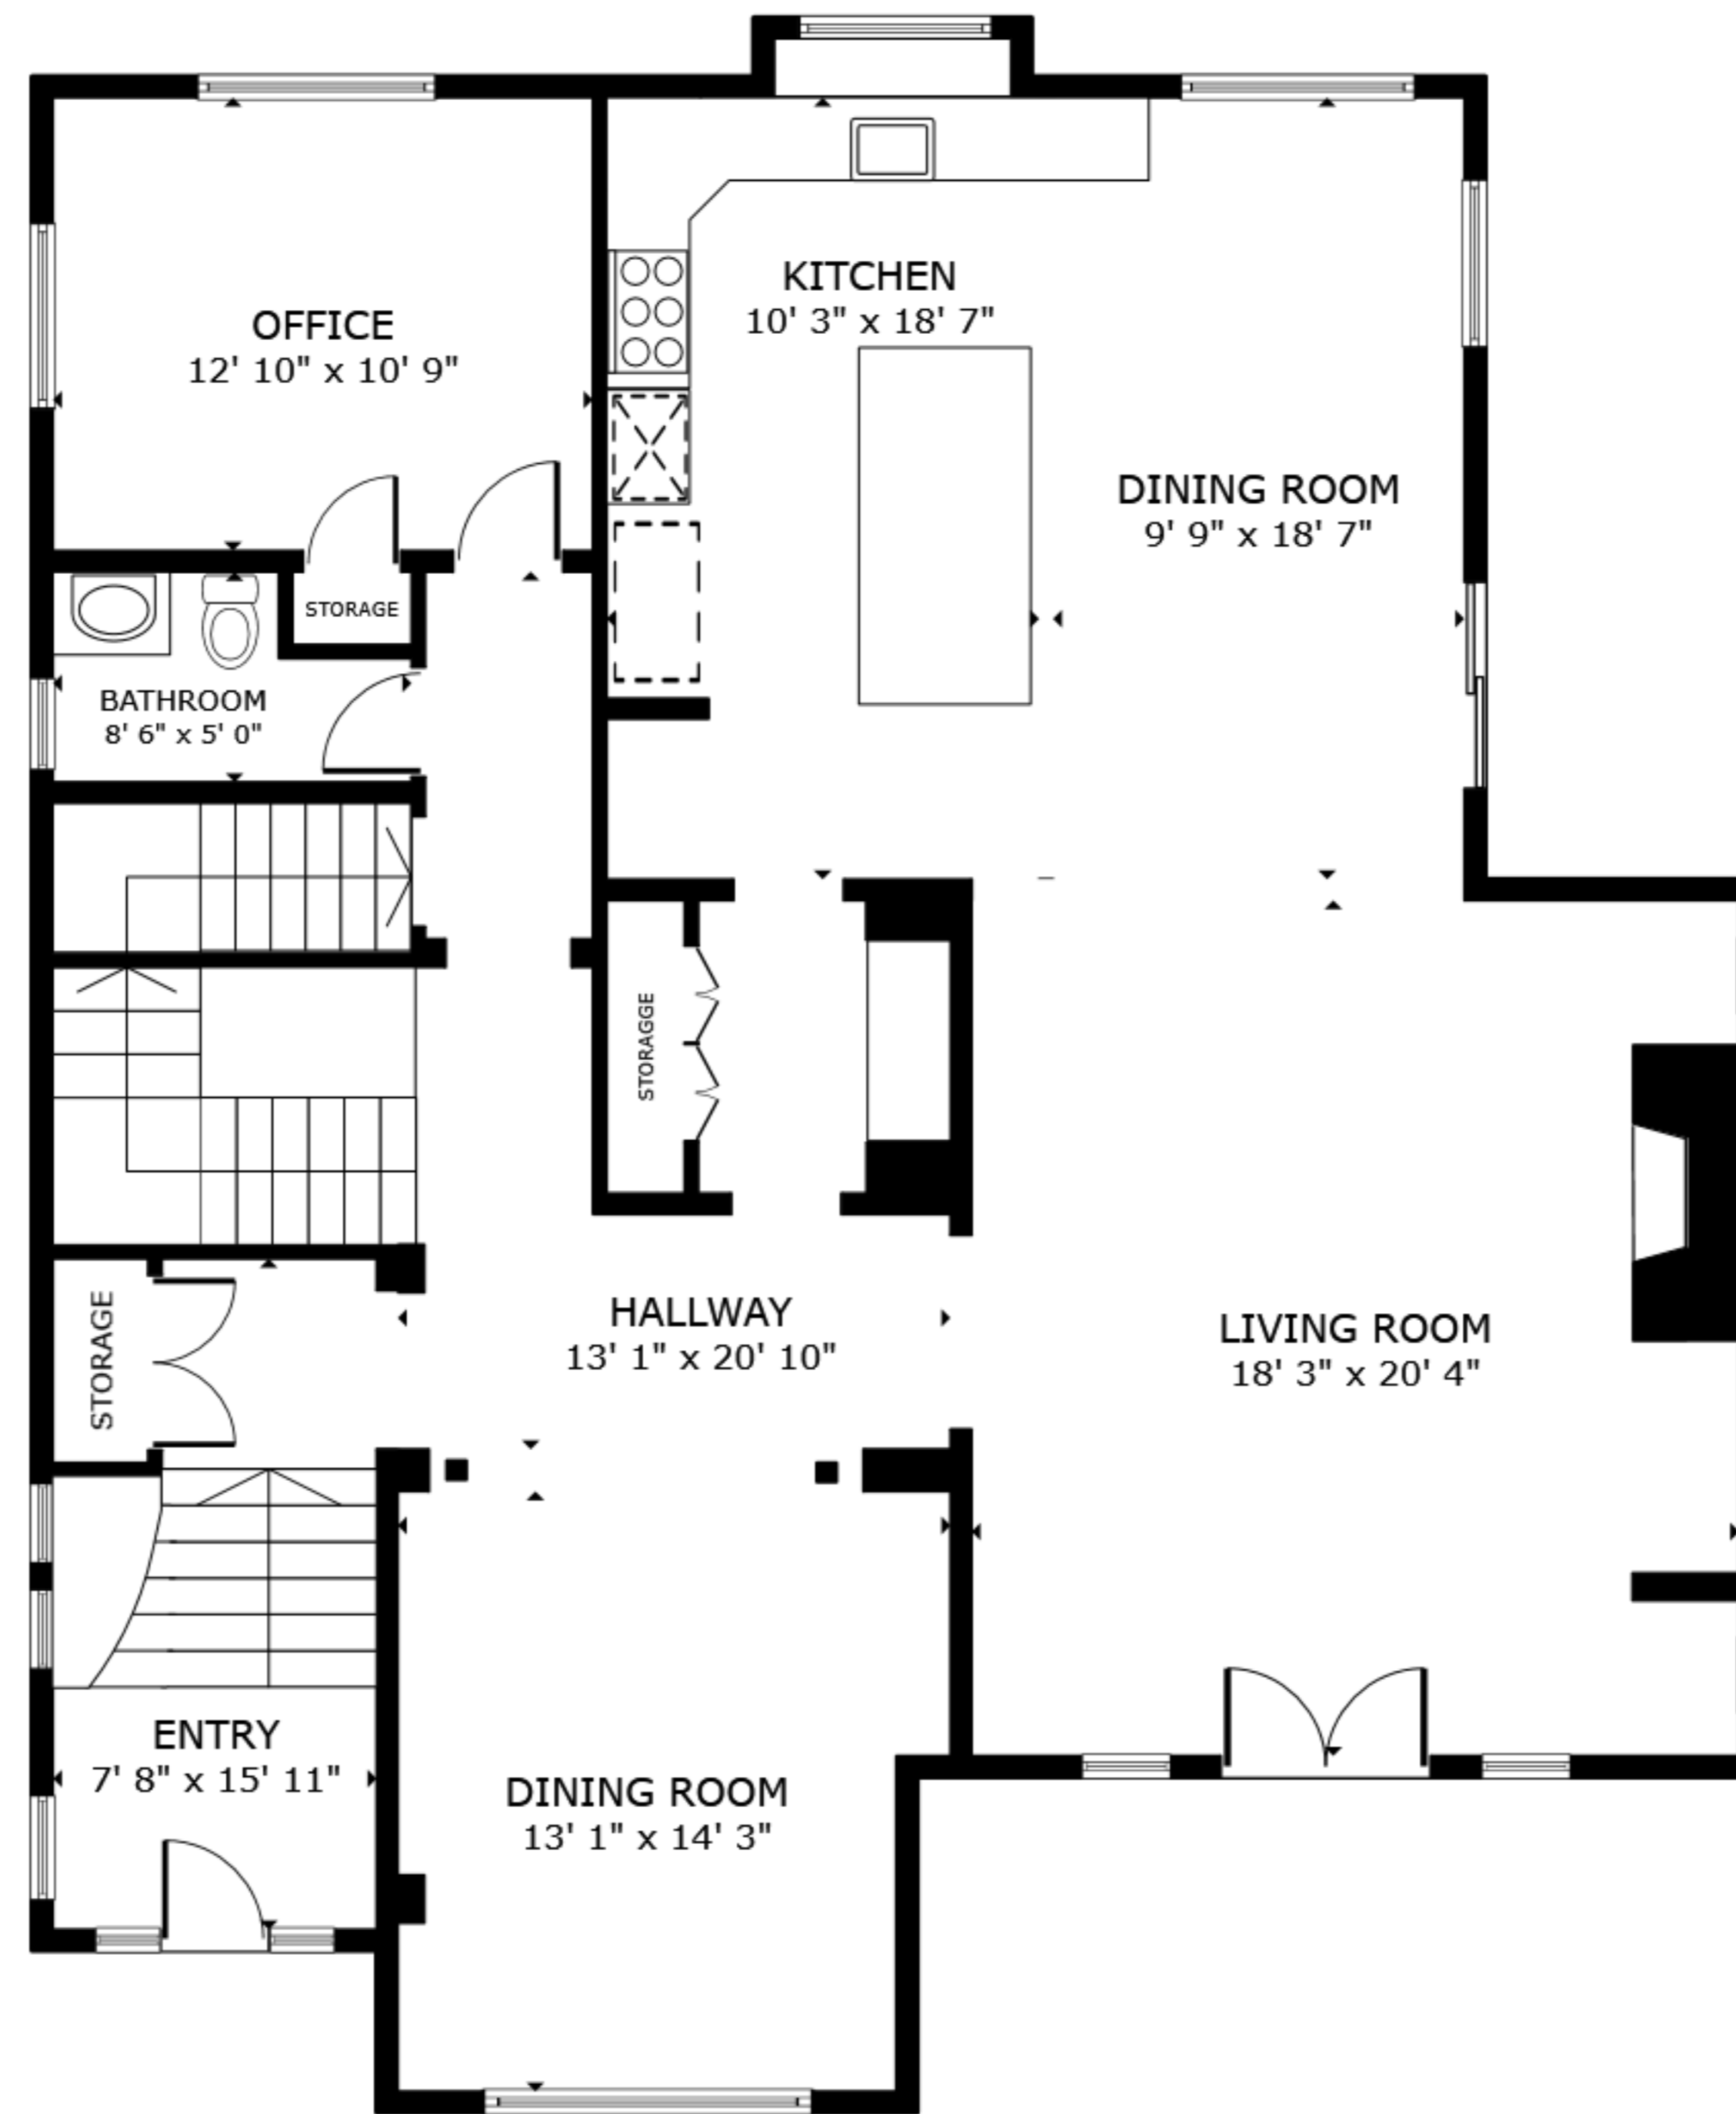

FLOOR 1

FLOOR 2

FLOOR 3

GROSS INTERNAL AREA
 FLOOR 1 923 sq.ft. FLOOR 2 1,587 sq.ft. FLOOR 3 1,746 sq.ft.
 EXCLUDED AREAS : GARAGE 654 sq.ft.
 TOTAL : 4,256 sq.ft.

SIZES AND DIMENSIONS ARE APPROXIMATE, ACTUAL MAY VARY.