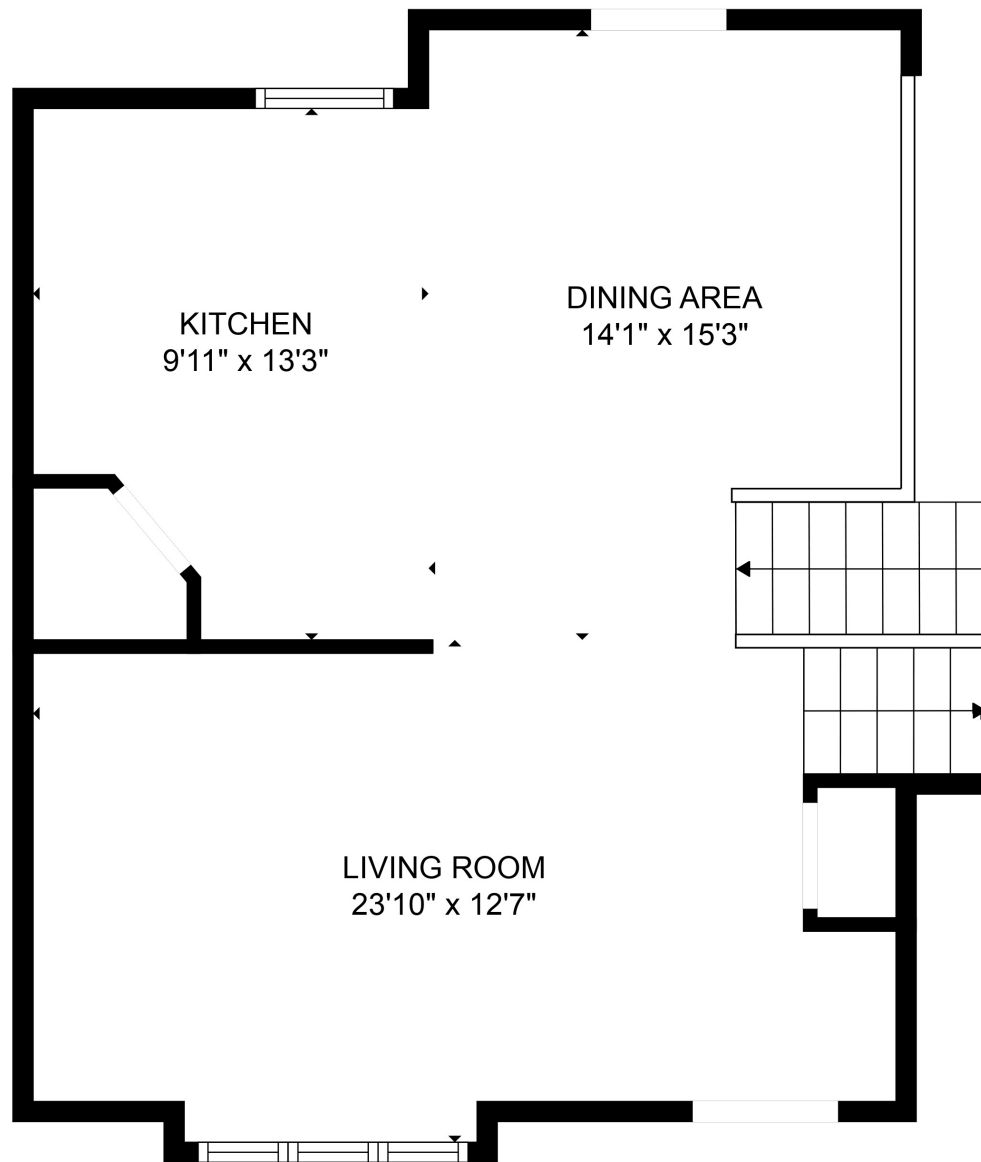

FLOOR 1

FLOOR 2

FLOOR 3

FLOOR 4

Total scanned area: 3101 sq. ft

Total scanned area: 3101 sq. ft

MEASUREMENTS ARE CALCULATED BY CUBICASA TECHNOLOGY. DEEMED HIGHLY RELIABLE BUT NOT GUARANTEED.

Total scanned area: 3101 sq. ft

MEASUREMENTS ARE CALCULATED BY CUBICASA TECHNOLOGY. DEEMED HIGHLY RELIABLE BUT NOT GUARANTEED.

Total scanned area: 3101 sq. ft

MEASUREMENTS ARE CALCULATED BY CUBICASA TECHNOLOGY. DEEMED HIGHLY RELIABLE BUT NOT GUARANTEED.

Total scanned area: 3101 sq. ft

MEASUREMENTS ARE CALCULATED BY CUBICASA TECHNOLOGY. DEEMED HIGHLY RELIABLE BUT NOT GUARANTEED.