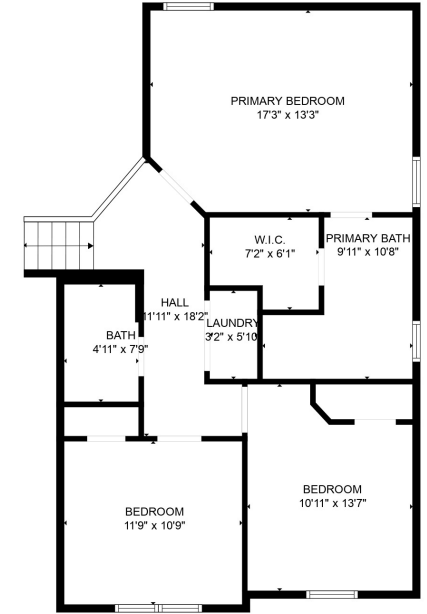

FLOOR 1

FLOOR 2

FLOOR 3

FLOOR 4

Total scanned area: 3101 sq. ft

Total scanned area: 3101 sq. ft

MEASUREMENTS ARE CALCULATED BY CUBICASA TECHNOLOGY. DEEMED HIGHLY RELIABLE BUT NOT GUARANTEED.

Total scanned area: 3101 sq. ft

MEASUREMENTS ARE CALCULATED BY CUBICASA TECHNOLOGY. DEEMED HIGHLY RELIABLE BUT NOT GUARANTEED.

Total scanned area: 3101 sq. ft

MEASUREMENTS ARE CALCULATED BY CUBICASA TECHNOLOGY. DEEMED HIGHLY RELIABLE BUT NOT GUARANTEED.

Total scanned area: 3101 sq. ft

MEASUREMENTS ARE CALCULATED BY CUBICASA TECHNOLOGY. DEEMED HIGHLY RELIABLE BUT NOT GUARANTEED.