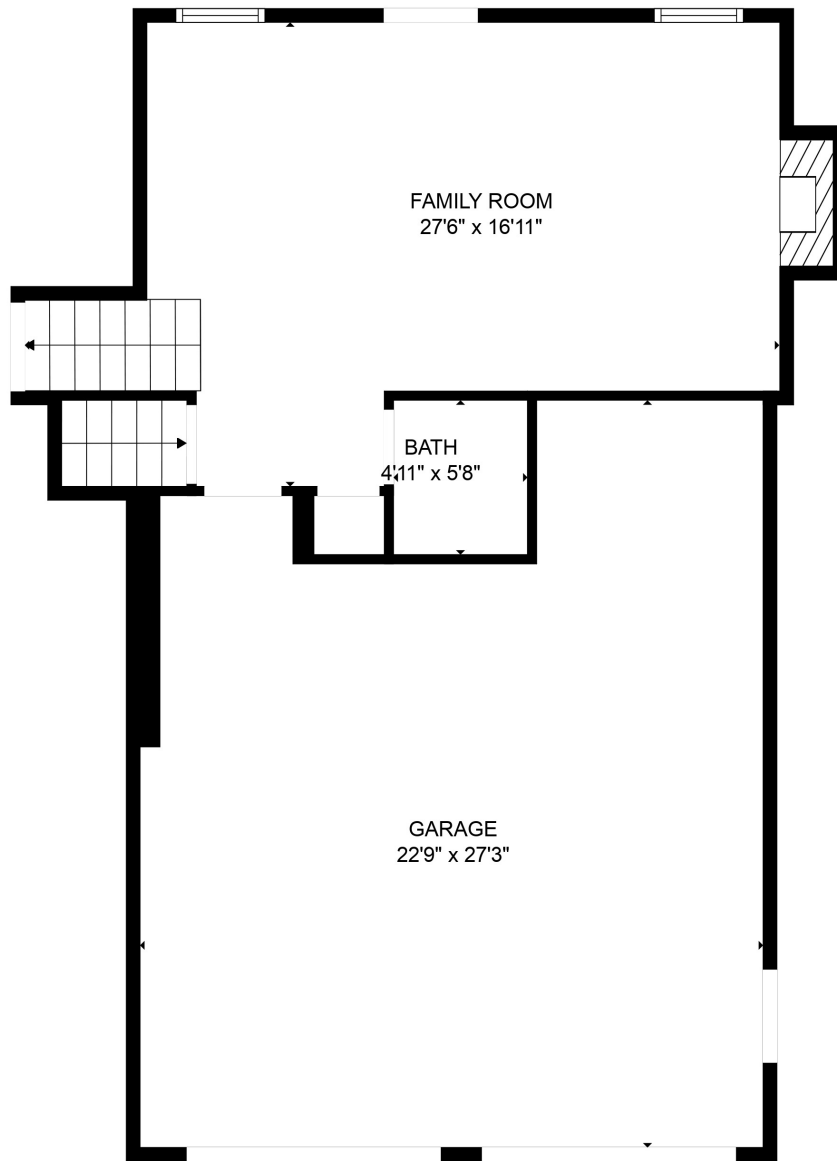

FLOOR 1

FLOOR 2

FLOOR 3

FLOOR 4

Total scanned area: 3101 sq. ft

Total scanned area: 3101 sq. ft

MEASUREMENTS ARE CALCULATED BY CUBICASA TECHNOLOGY. DEEMED HIGHLY RELIABLE BUT NOT GUARANTEED.

Total scanned area: 3101 sq. ft

MEASUREMENTS ARE CALCULATED BY CUBICASA TECHNOLOGY. DEEMED HIGHLY RELIABLE BUT NOT GUARANTEED.

Total scanned area: 3101 sq. ft

MEASUREMENTS ARE CALCULATED BY CUBICASA TECHNOLOGY. DEEMED HIGHLY RELIABLE BUT NOT GUARANTEED.

Total scanned area: 3101 sq. ft

MEASUREMENTS ARE CALCULATED BY CUBICASA TECHNOLOGY. DEEMED HIGHLY RELIABLE BUT NOT GUARANTEED.