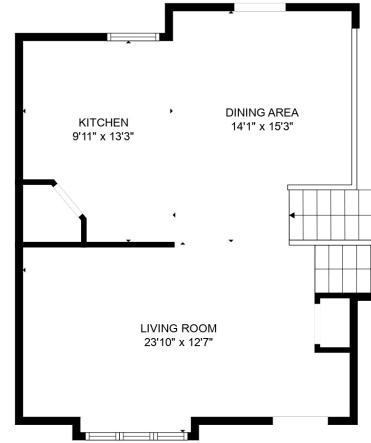

FLOOR 1

FLOOR 2

FLOOR 3

FLOOR 4

Total scanned area: 3101 sq. ft

Total scanned area: 3101 sq. ft

MEASUREMENTS ARE CALCULATED BY CUBICASA TECHNOLOGY. DEEMED HIGHLY RELIABLE BUT NOT GUARANTEED.

Total scanned area: 3101 sq. ft

MEASUREMENTS ARE CALCULATED BY CUBICASA TECHNOLOGY. DEEMED HIGHLY RELIABLE BUT NOT GUARANTEED.

Total scanned area: 3101 sq. ft

MEASUREMENTS ARE CALCULATED BY CUBICASA TECHNOLOGY. DEEMED HIGHLY RELIABLE BUT NOT GUARANTEED.

Total scanned area: 3101 sq. ft

MEASUREMENTS ARE CALCULATED BY CUBICASA TECHNOLOGY. DEEMED HIGHLY RELIABLE BUT NOT GUARANTEED.