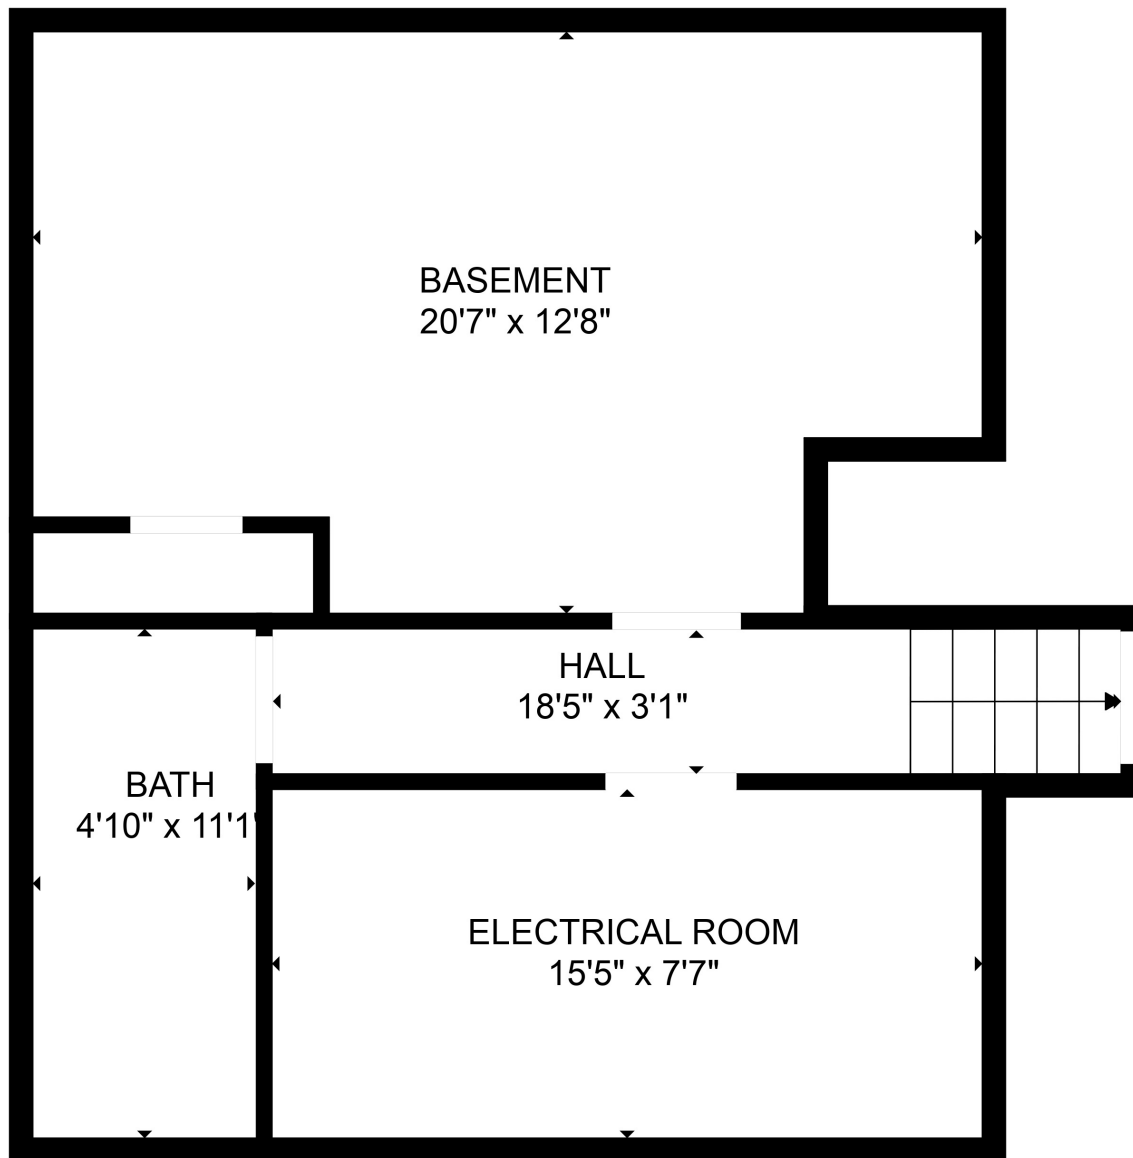

FLOOR 1

FLOOR 2

FLOOR 3

FLOOR 4

Total scanned area: 3101 sq. ft

Total scanned area: 3101 sq. ft

MEASUREMENTS ARE CALCULATED BY CUBICASA TECHNOLOGY. DEEMED HIGHLY RELIABLE BUT NOT GUARANTEED.

Total scanned area: 3101 sq. ft

MEASUREMENTS ARE CALCULATED BY CUBICASA TECHNOLOGY. DEEMED HIGHLY RELIABLE BUT NOT GUARANTEED.

Total scanned area: 3101 sq. ft

MEASUREMENTS ARE CALCULATED BY CUBICASA TECHNOLOGY. DEEMED HIGHLY RELIABLE BUT NOT GUARANTEED.

Total scanned area: 3101 sq. ft

MEASUREMENTS ARE CALCULATED BY CUBICASA TECHNOLOGY. DEEMED HIGHLY RELIABLE BUT NOT GUARANTEED.