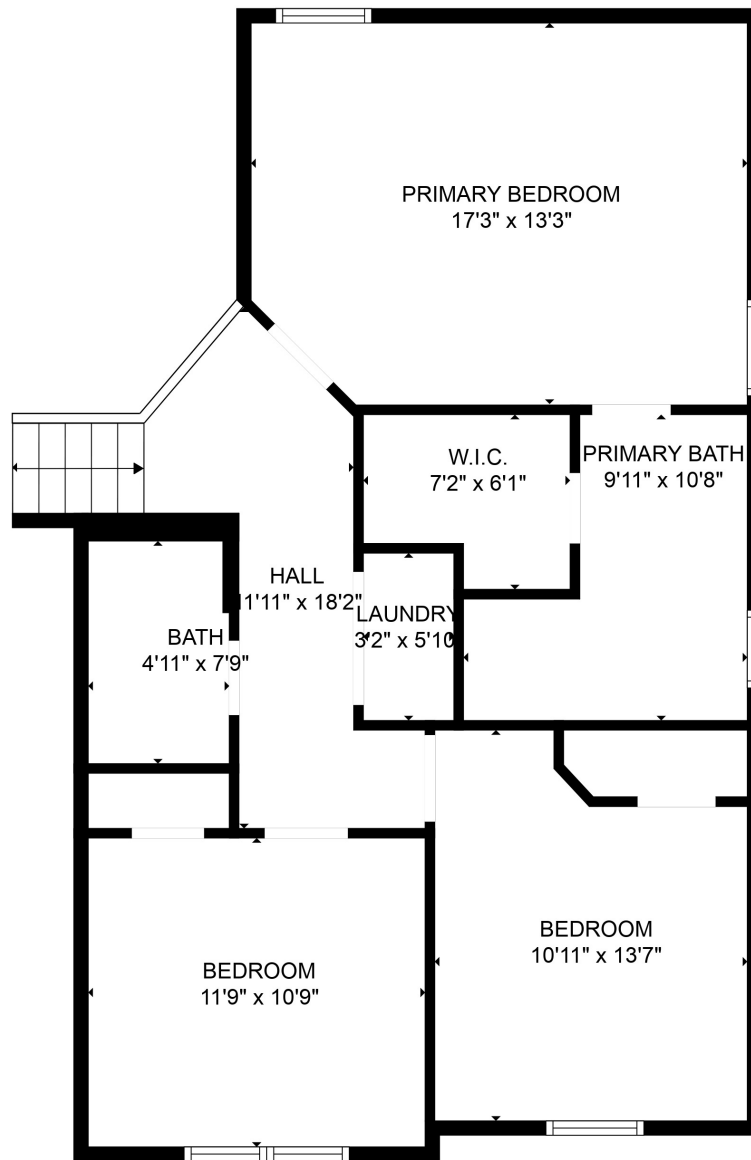

FLOOR 1

FLOOR 2

FLOOR 3

FLOOR 4

Total scanned area: 3101 sq. ft

Total scanned area: 3101 sq. ft

MEASUREMENTS ARE CALCULATED BY CUBICASA TECHNOLOGY. DEEMED HIGHLY RELIABLE BUT NOT GUARANTEED.

Total scanned area: 3101 sq. ft

MEASUREMENTS ARE CALCULATED BY CUBICASA TECHNOLOGY. DEEMED HIGHLY RELIABLE BUT NOT GUARANTEED.

Total scanned area: 3101 sq. ft

MEASUREMENTS ARE CALCULATED BY CUBICASA TECHNOLOGY. DEEMED HIGHLY RELIABLE BUT NOT GUARANTEED.

Total scanned area: 3101 sq. ft

MEASUREMENTS ARE CALCULATED BY CUBICASA TECHNOLOGY. DEEMED HIGHLY RELIABLE BUT NOT GUARANTEED.