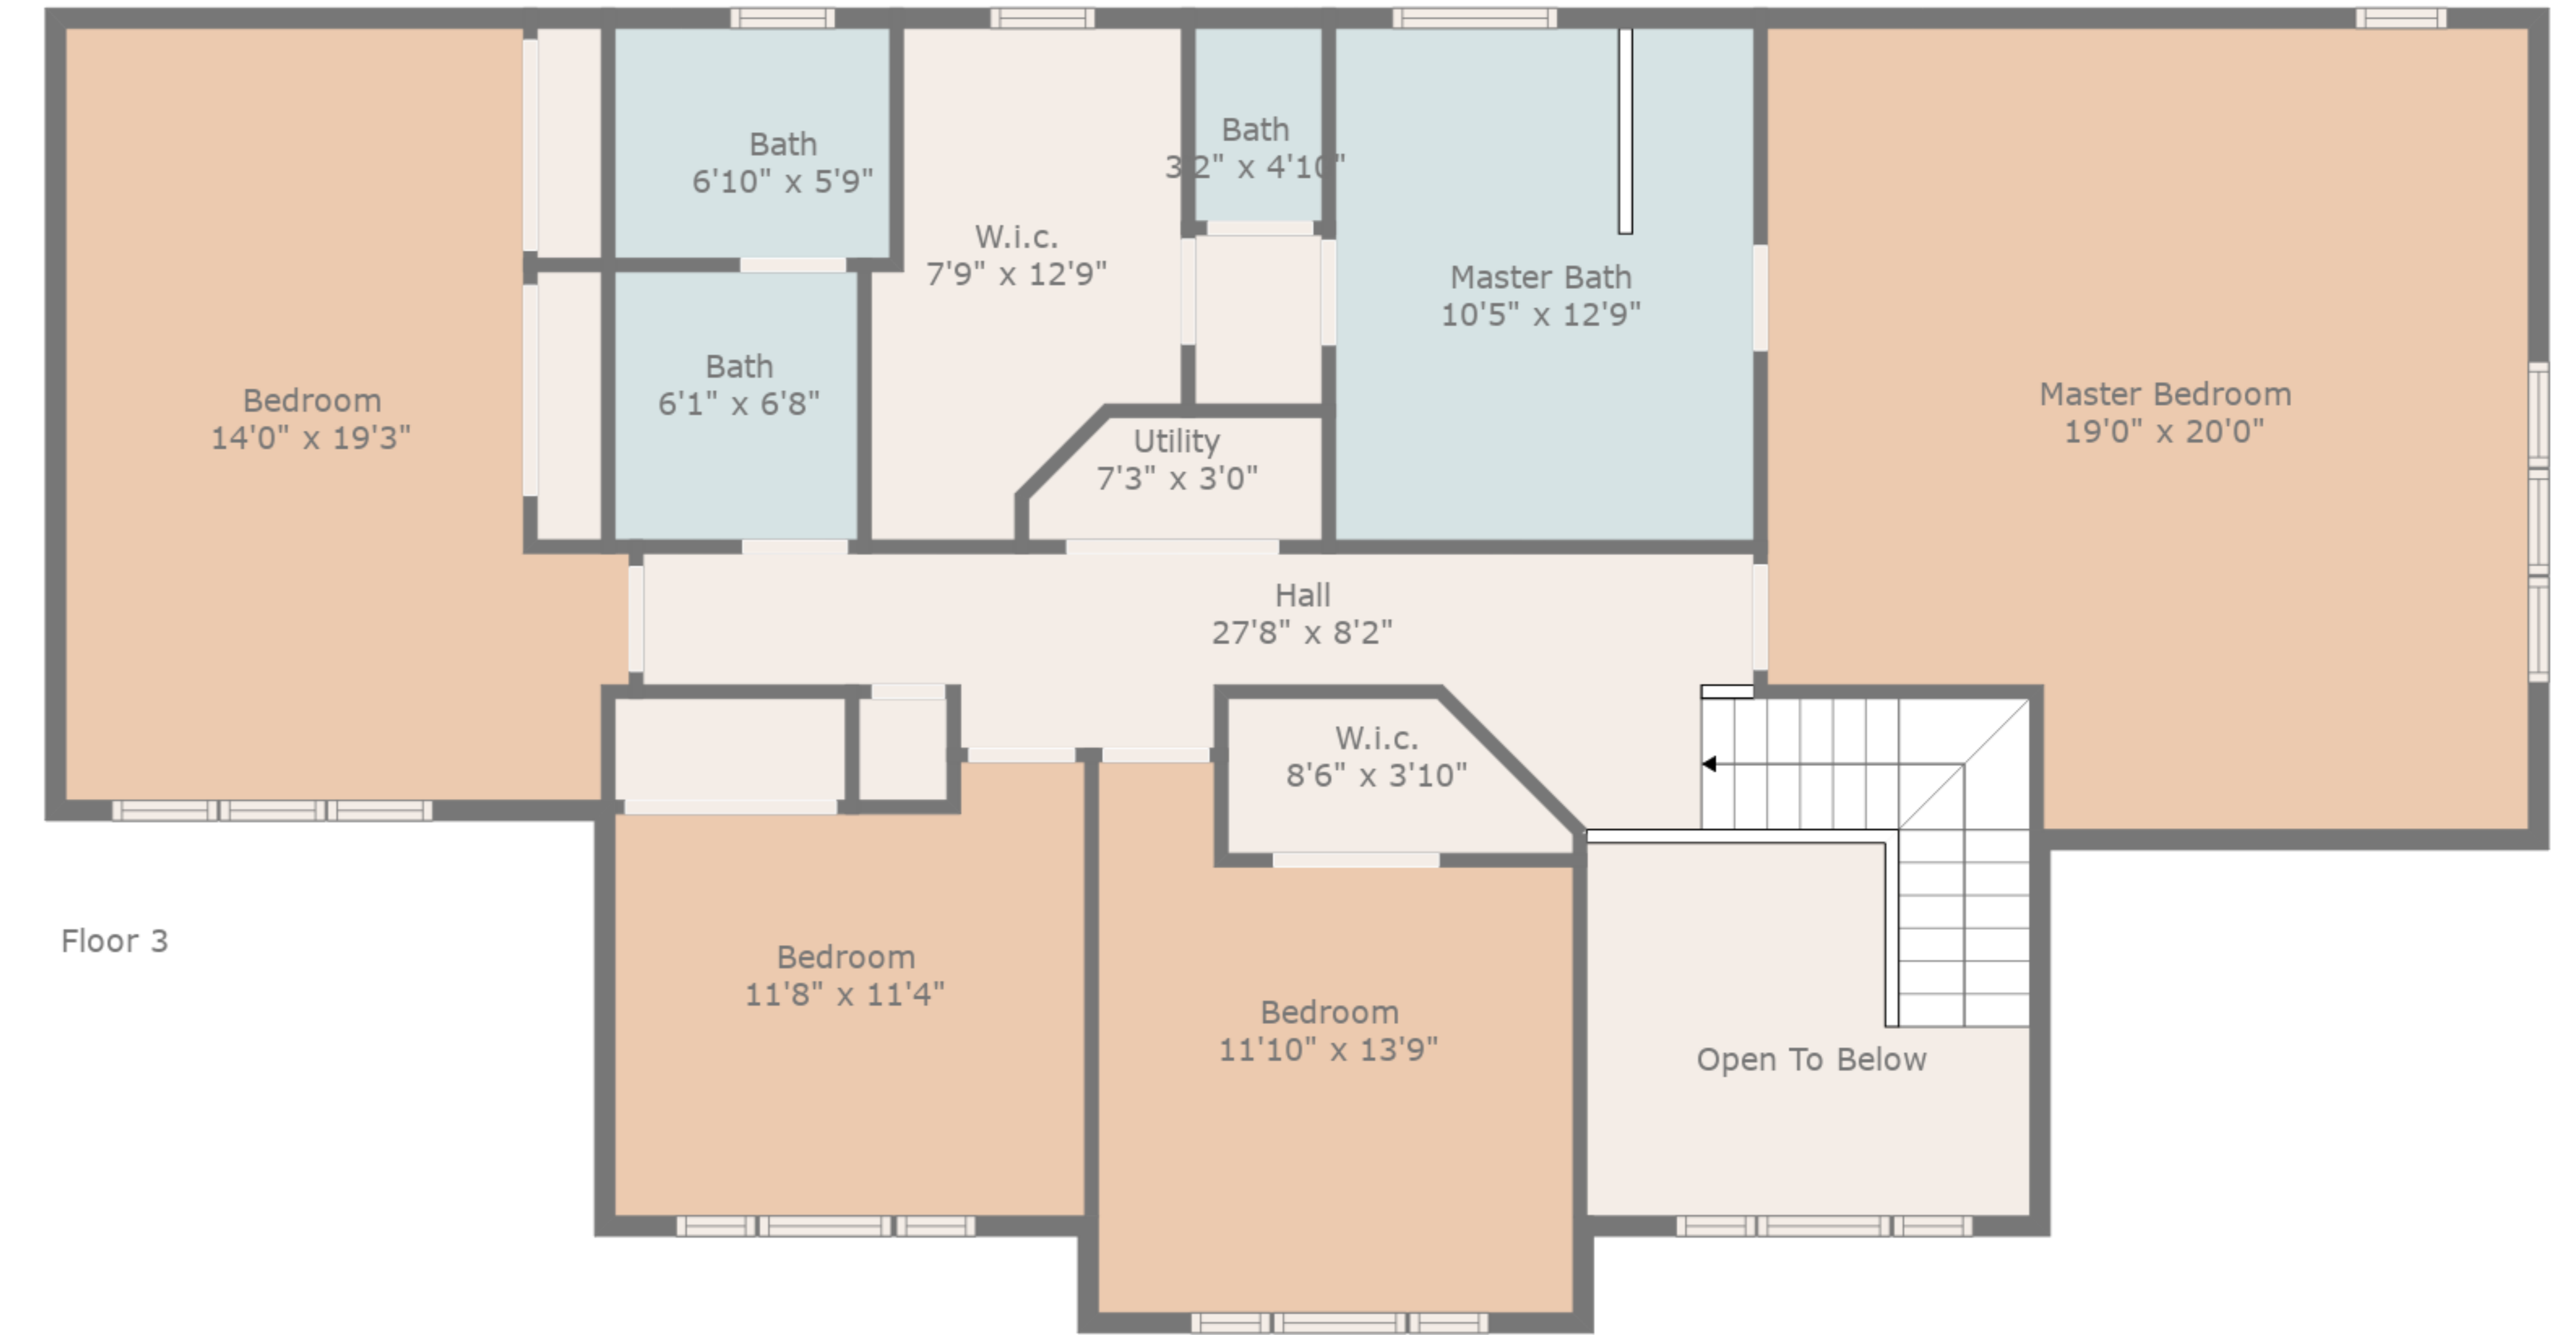

**TOTAL: 4565 sq. ft**

Below Ground: 1396 sq. ft, FLOOR 2: 1671 sq. ft, FLOOR 3: 1498 sq. ft  
 EXCLUDED AREAS: STORAGE: 164 sq. ft, UTILITY: 46 sq. ft, GARAGE: 708 sq. ft,  
 OPEN TO BELOW: 86 sq. ft

**TOTAL: 4565 sq. ft**

Below Ground: 1396 sq. ft, FLOOR 2: 1671 sq. ft, FLOOR 3: 1498 sq. ft  
 EXCLUDED AREAS: STORAGE: 164 sq. ft, UTILITY: 46 sq. ft, GARAGE: 708 sq. ft,  
 OPEN TO BELOW: 86 sq. ft

**TOTAL: 4565 sq. ft**

Below Ground: 1396 sq. ft, FLOOR 2: 1671 sq. ft, FLOOR 3: 1498 sq. ft  
 EXCLUDED AREAS: STORAGE: 164 sq. ft, UTILITY: 46 sq. ft, GARAGE: 708 sq. ft,  
 OPEN TO BELOW: 86 sq. ft

**TOTAL: 4565 sq. ft**  
 Below Ground: 1396 sq. ft, FLOOR 2: 1671 sq. ft, FLOOR 3: 1498 sq. ft  
 EXCLUDED AREAS: STORAGE: 164 sq. ft, UTILITY: 46 sq. ft, GARAGE: 708 sq. ft,  
 OPEN TO BELOW: 86 sq. ft