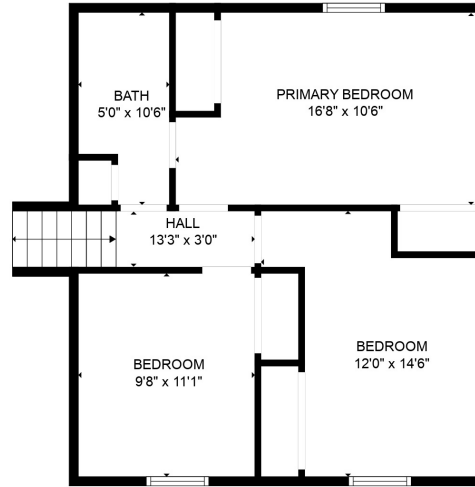

FLOOR 3

FLOOR 4

FLOOR 1

FLOOR 2

Total scanned area: 1945 sq. ft

Total scanned area: 1945 sq. ft

MEASUREMENTS ARE CALCULATED BY CUBICASA TECHNOLOGY. DEEMED HIGHLY RELIABLE BUT NOT GUARANTEED.

Total scanned area: 1945 sq. ft

MEASUREMENTS ARE CALCULATED BY CUBICASA TECHNOLOGY. DEEMED HIGHLY RELIABLE BUT NOT GUARANTEED.

Total scanned area: 1945 sq. ft

MEASUREMENTS ARE CALCULATED BY CUBICASA TECHNOLOGY. DEEMED HIGHLY RELIABLE BUT NOT GUARANTEED.

Total scanned area: 1945 sq. ft

MEASUREMENTS ARE CALCULATED BY CUBICASA TECHNOLOGY. DEEMED HIGHLY RELIABLE BUT NOT GUARANTEED.