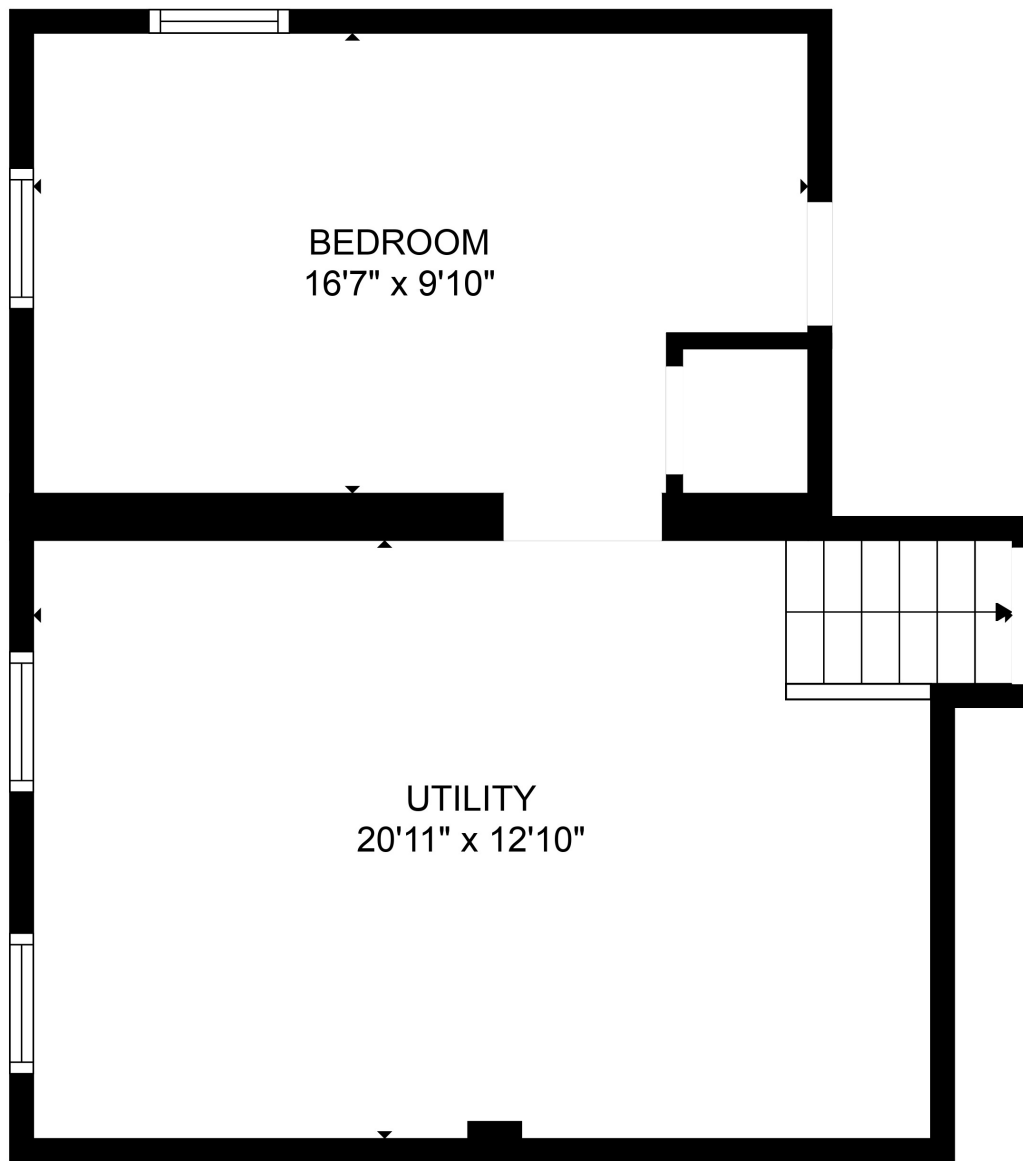

FLOOR 3

FLOOR 4

FLOOR 1

FLOOR 2

Total scanned area: 1945 sq. ft

Total scanned area: 1945 sq. ft

MEASUREMENTS ARE CALCULATED BY CUBICASA TECHNOLOGY. DEEMED HIGHLY RELIABLE BUT NOT GUARANTEED.

Total scanned area: 1945 sq. ft

MEASUREMENTS ARE CALCULATED BY CUBICASA TECHNOLOGY. DEEMED HIGHLY RELIABLE BUT NOT GUARANTEED.

Total scanned area: 1945 sq. ft

MEASUREMENTS ARE CALCULATED BY CUBICASA TECHNOLOGY. DEEMED HIGHLY RELIABLE BUT NOT GUARANTEED.

Total scanned area: 1945 sq. ft

MEASUREMENTS ARE CALCULATED BY CUBICASA TECHNOLOGY. DEEMED HIGHLY RELIABLE BUT NOT GUARANTEED.