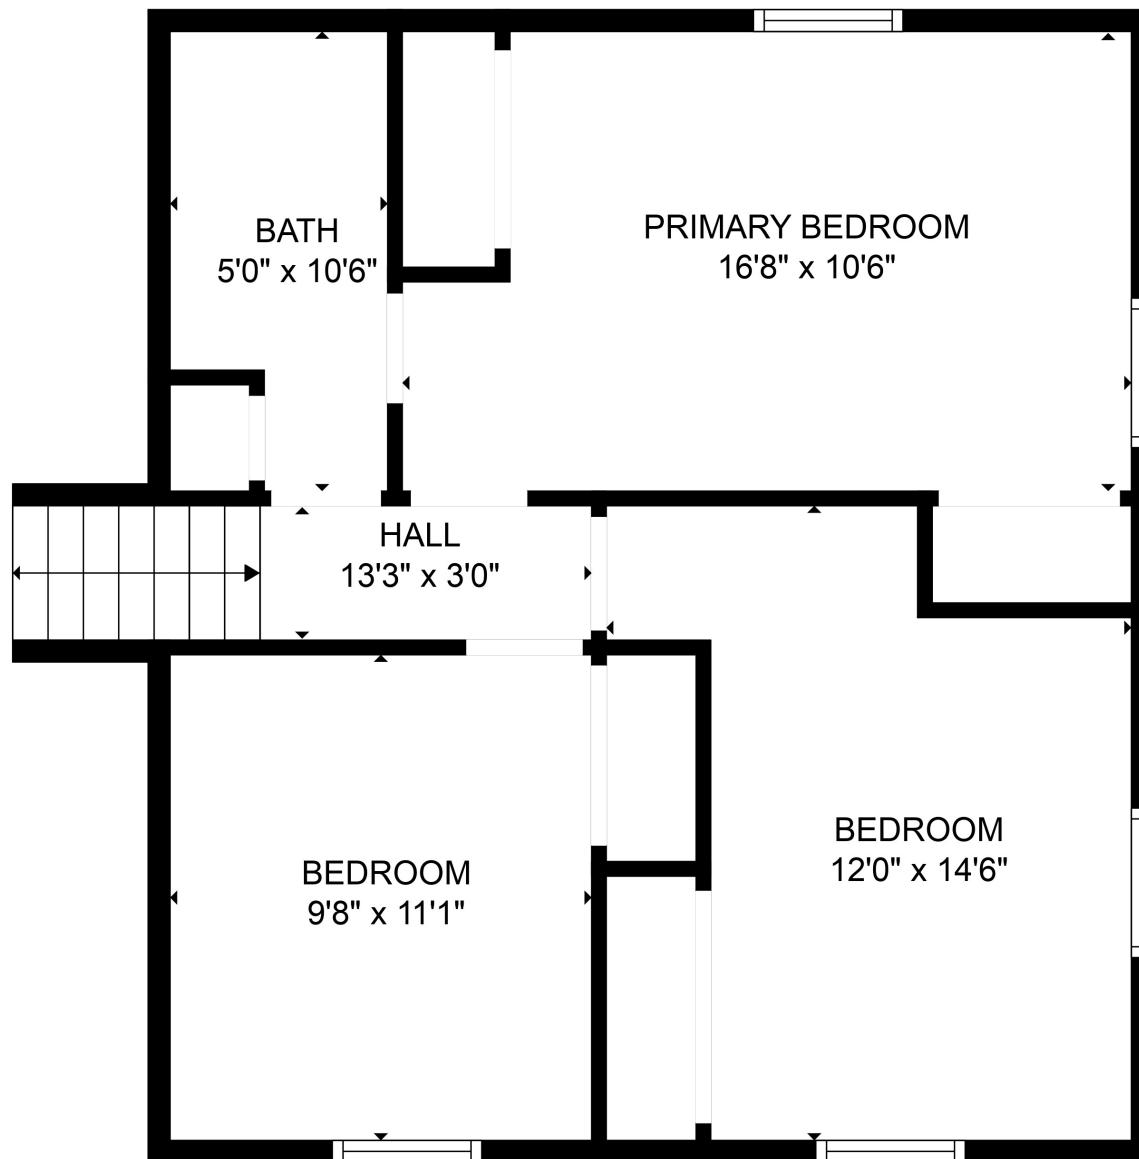

FLOOR 3

FLOOR 4

FLOOR 1

FLOOR 2

Total scanned area: 1945 sq. ft

Total scanned area: 1945 sq. ft

MEASUREMENTS ARE CALCULATED BY CUBICASA TECHNOLOGY. DEEMED HIGHLY RELIABLE BUT NOT GUARANTEED.

Total scanned area: 1945 sq. ft

MEASUREMENTS ARE CALCULATED BY CUBICASA TECHNOLOGY. DEEMED HIGHLY RELIABLE BUT NOT GUARANTEED.

Total scanned area: 1945 sq. ft

MEASUREMENTS ARE CALCULATED BY CUBICASA TECHNOLOGY. DEEMED HIGHLY RELIABLE BUT NOT GUARANTEED.

Total scanned area: 1945 sq. ft

MEASUREMENTS ARE CALCULATED BY CUBICASA TECHNOLOGY. DEEMED HIGHLY RELIABLE BUT NOT GUARANTEED.