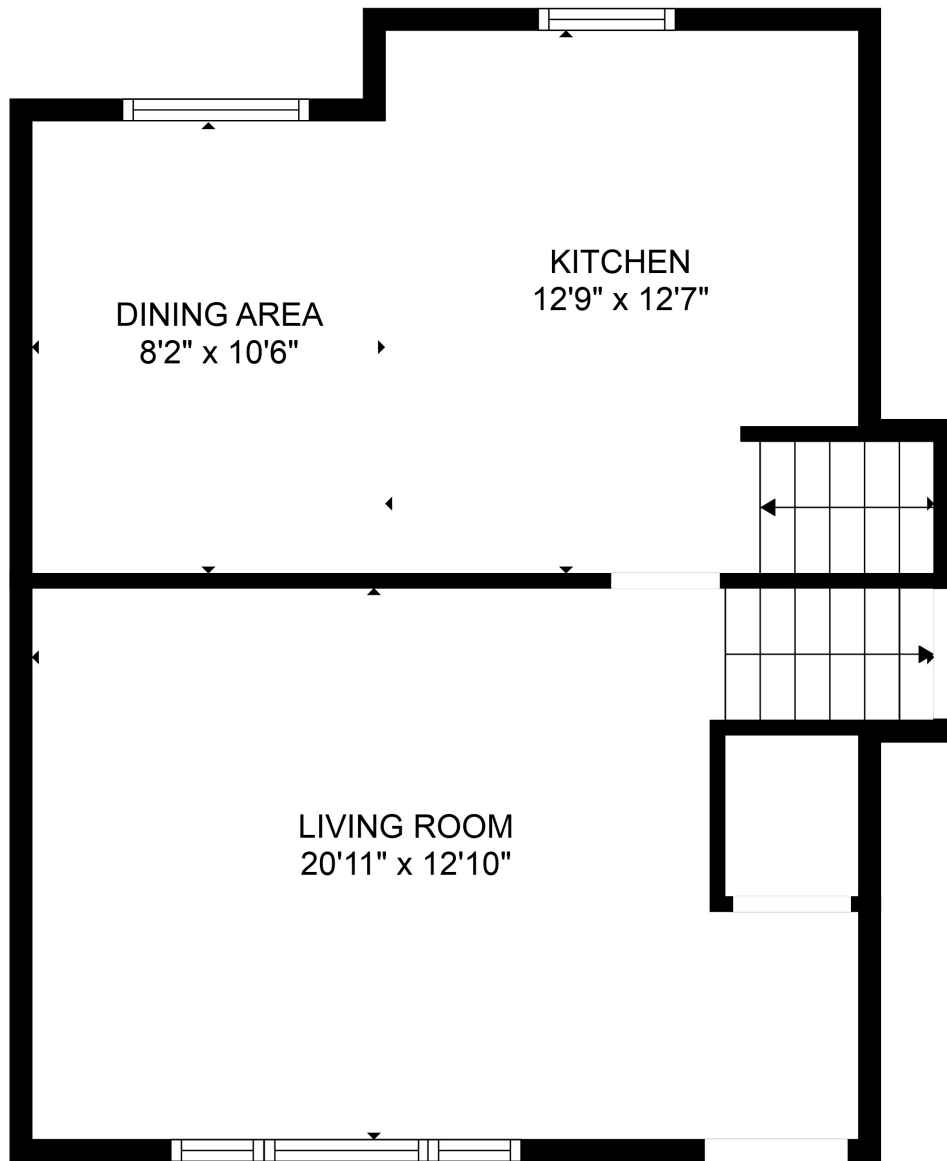

FLOOR 3

FLOOR 4

FLOOR 1

FLOOR 2

Total scanned area: 1945 sq. ft

Total scanned area: 1945 sq. ft

MEASUREMENTS ARE CALCULATED BY CUBICASA TECHNOLOGY. DEEMED HIGHLY RELIABLE BUT NOT GUARANTEED.

Total scanned area: 1945 sq. ft

MEASUREMENTS ARE CALCULATED BY CUBICASA TECHNOLOGY. DEEMED HIGHLY RELIABLE BUT NOT GUARANTEED.

Total scanned area: 1945 sq. ft

MEASUREMENTS ARE CALCULATED BY CUBICASA TECHNOLOGY. DEEMED HIGHLY RELIABLE BUT NOT GUARANTEED.

Total scanned area: 1945 sq. ft

MEASUREMENTS ARE CALCULATED BY CUBICASA TECHNOLOGY. DEEMED HIGHLY RELIABLE BUT NOT GUARANTEED.