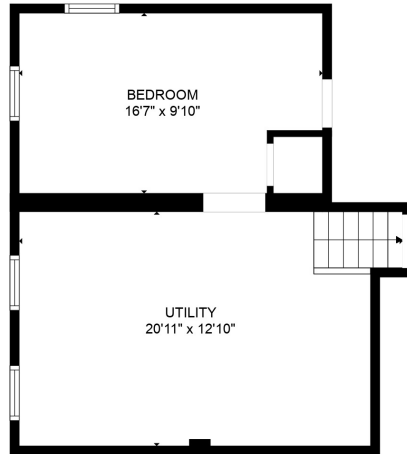

FLOOR 3

FLOOR 4

FLOOR 1

FLOOR 2

Total scanned area: 1945 sq. ft

Total scanned area: 1945 sq. ft

MEASUREMENTS ARE CALCULATED BY CUBICASA TECHNOLOGY. DEEMED HIGHLY RELIABLE BUT NOT GUARANTEED.

Total scanned area: 1945 sq. ft

MEASUREMENTS ARE CALCULATED BY CUBICASA TECHNOLOGY. DEEMED HIGHLY RELIABLE BUT NOT GUARANTEED.

Total scanned area: 1945 sq. ft

MEASUREMENTS ARE CALCULATED BY CUBICASA TECHNOLOGY. DEEMED HIGHLY RELIABLE BUT NOT GUARANTEED.

Total scanned area: 1945 sq. ft

MEASUREMENTS ARE CALCULATED BY CUBICASA TECHNOLOGY. DEEMED HIGHLY RELIABLE BUT NOT GUARANTEED.