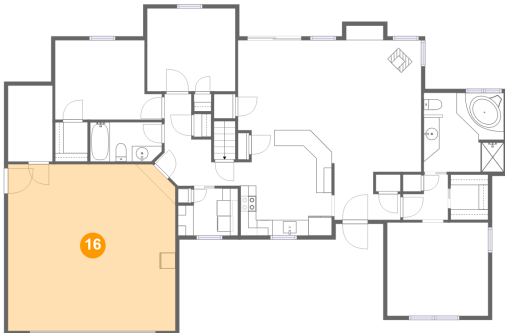

16 Floor 2 - Garage

Dimensions: 21'4" x 21'3"
Area: 449 sq. ft
Counted as Living Area: No

Heated: No
Finished: No
Enclosed: Yes
Contiguous: Yes
Permitted: Yes
Wet Space: No
Addition: No
Conversion: No