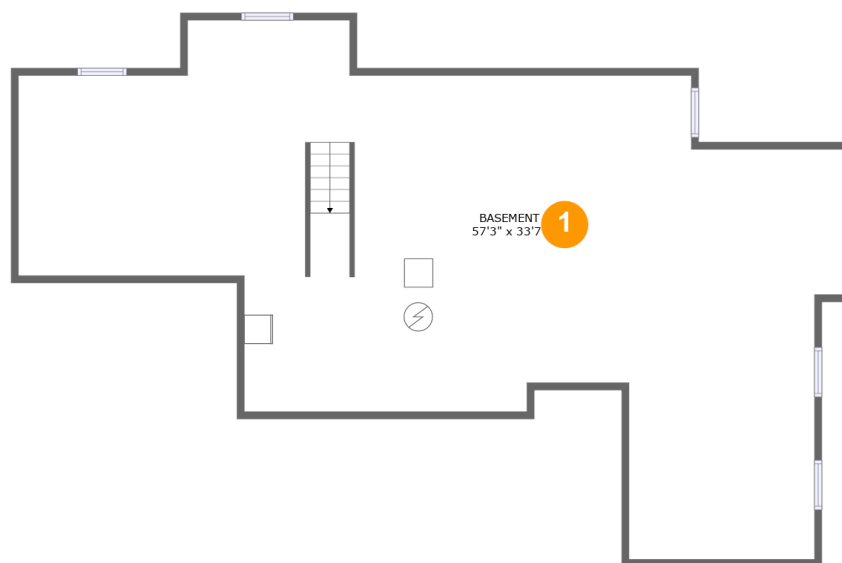

7627 Lake Meadow Drive, Ontario, Wayne County, New York, United States, 14519

Property Summary

 **1** garages  **3** bedrooms  **2** bathrooms  **0** half baths

 **2** floors  **1,462** Gross Living Area sqft  **3,379** total sqft

7627 Lake Meadow Drive, Ontario, Wayne County, New York, United States, 14519

Room Dimensions

Floor 1

Total sqft: 1375

Living area: 0

#	Room name	Dimensions	Area (sqft)	Counted as Living Area
1	Basement	57'3" x 33'7"	1278 sq. ft	No

7627 Lake Meadow Drive, Ontario, Wayne County, New York, United States, 14519

Room Dimensions

Floor 2

Total sqft: 2004

Living area: 1462

#	Room name	Dimensions	Area (sqft)	Counted as Living Area
2	Hall	10'5" x 11'8"	67 sq. ft	Yes
3	Primary Bath	10'3" x 10'1"	102 sq. ft	Yes
4	Bath	9'2" x 5'0"	45 sq. ft	Yes
5	Kitchen	11'8" x 13'5"	147 sq. ft	Yes
6	Foyer	8'5" x 6'1"	42 sq. ft	Yes
7	Primary Bedroom	12'11" x 11'11"	153 sq. ft	Yes
8	Hall	5'9" x 5'9"	27 sq. ft	Yes
9	Living Room	14'1" x 16'10"	235 sq. ft	Yes
10	W.i.c.	4'10" x 5'9"	28 sq. ft	Yes
11	W.i.c.	4'2" x 5'0"	21 sq. ft	Yes
12	Storage	5'7" x 9'8"	55 sq. ft	No