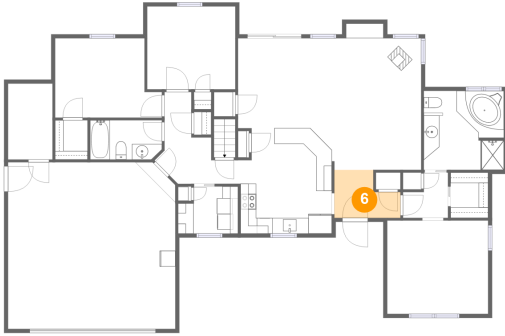

7627 Lake Meadow Drive, Ontario, Wayne County, New York, United States, 14519

6 Floor 2 - Foyer

Dimensions: 8'5" x 6'1"
Area: 42 sq. ft
Counted as Living Area:
Yes

Heated: Yes
Finished: Yes
Enclosed: Yes
Contiguous:
Yes
Permitted: Yes
Wet Space: No
Addition: No
Conversion: No