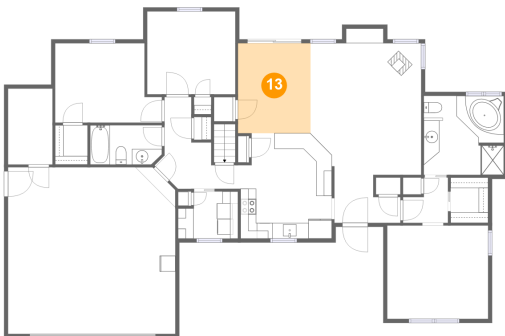

10 Floor 2 - W.i.c.

Dimensions: 4'10" x 5'9"
Area: 28 sq. ft
Counted as Living Area:
Yes

Heated: Yes
Finished: Yes
Enclosed: Yes
Contiguous:
Yes
Permitted: Yes
Wet Space: No
Addition: No
Conversion: No

11 Floor 2 - W.i.c.

Dimensions: 4'2" x 5'0"
Area: 21 sq. ft
Counted as Living Area:
Yes

Heated: Yes
Finished: Yes
Enclosed: Yes
Contiguous:
Yes
Permitted: Yes
Wet Space: No
Addition: No
Conversion: No

7627 Lake Meadow Drive, Ontario, Wayne County, New York, United States, 14519

12 Floor 2 - Storage

Dimensions: 5'7" x 9'8"
Area: 55 sq. ft
Counted as Living Area: No

Heated: No
Finished: No
Enclosed: No
Contiguous: Yes
Permitted: Yes
Wet Space: No
Addition: No
Conversion: No

13 Floor 2 - Dining Area