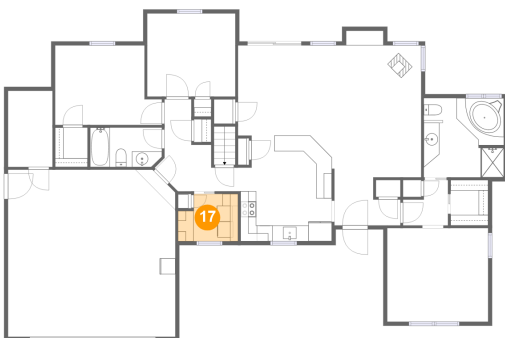

17 Floor 2 - Laundry

Dimensions: 7'8" x 6'0"
Area: 42 sq. ft
Counted as Living Area:
Yes

Heated: Yes
Finished: Yes
Enclosed: Yes
Contiguous:
Yes
Permitted: Yes
Wet Space: No
Addition: No
Conversion: No