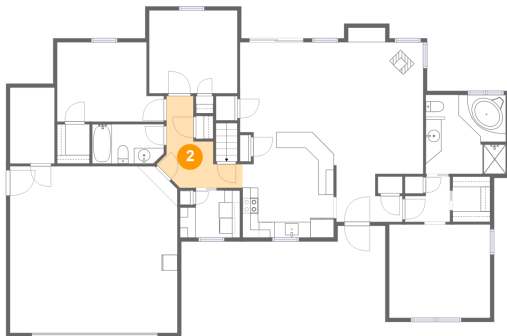

**7627 Lake Meadow Drive, Ontario, Wayne
County, New York, United States, 14519**

#	Room name	Dimensions	Area (sqft)	Counted as Living Area
13	Dining Area	9'3" x 11'5"	106 sq. ft	Yes
14	Bedroom	13'7" x 10'1"	123 sq. ft	Yes
15	Bedroom	11'3" x 10'7"	119 sq. ft	Yes
16	Garage	21'4" x 21'3"	449 sq. ft	No
17	Laundry	7'8" x 6'0"	42 sq. ft	Yes

7627 Lake Meadow Drive, Ontario, Wayne County, New York, United States, 14519

1 Floor 1 - Basement

Dimensions: 57'3" x 33'7"
Area: 1278 sq. ft
Counted as Living Area: No

Heated: Yes
Finished: No
Enclosed: Yes
Contiguous: Yes
Permitted: Yes
Wet Space: No
Addition: No
Conversion: No

2 Floor 2 - Hall

Dimensions: 10'5" x 11'8"
Area: 67 sq. ft
Counted as Living Area:
Yes

Heated: Yes
Finished: Yes
Enclosed: Yes
Contiguous:
Yes
Permitted: Yes
Wet Space: No
Addition: No
Conversion: No

7627 Lake Meadow Drive, Ontario, Wayne County, New York, United States, 14519