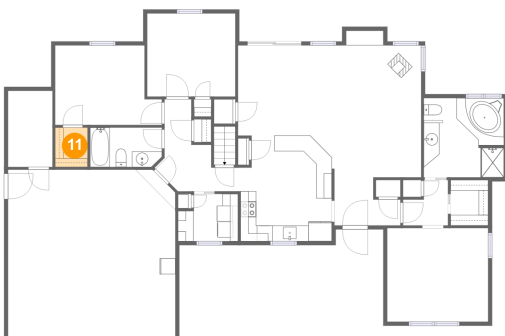

Dimensions: 5'9" x 5'9"
Area: 27 sq. ft
Counted as Living Area:
Yes

Heated: Yes
Finished: Yes
Enclosed: Yes
Contiguous:
Yes
Permitted: Yes
Wet Space: No
Addition: No
Conversion: No

7627 Lake Meadow Drive, Ontario, Wayne County, New York, United States, 14519

9 Floor 2 - Living Room

Dimensions: 14'1" x 16'10"
Area: 235 sq. ft
Counted as Living Area:
Yes

Heated: Yes
Finished: Yes
Enclosed: Yes
Contiguous:
Yes
Permitted: Yes
Wet Space: No
Addition: No
Conversion: No

10 Floor 2 - W.i.c.

Dimensions: 4'10" x 5'9"
Area: 28 sq. ft
Counted as Living Area:
Yes

Heated: Yes
Finished: Yes
Enclosed: Yes
Contiguous:
Yes
Permitted: Yes
Wet Space: No
Addition: No
Conversion: No

11 Floor 2 - W.i.c.