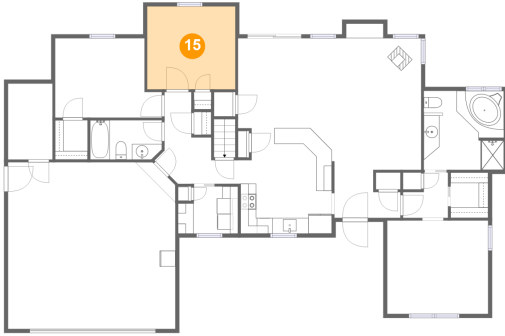

7627 Lake Meadow Drive, Ontario, Wayne County, New York, United States, 14519

15 Floor 2 - Bedroom

Dimensions: 11'3" x 10'7"
Area: 119 sq. ft
Counted as Living Area:
Yes

Heated: Yes
Finished: Yes
Enclosed: Yes
Contiguous:
Yes
Permitted: Yes
Wet Space: No
Addition: No
Conversion: No