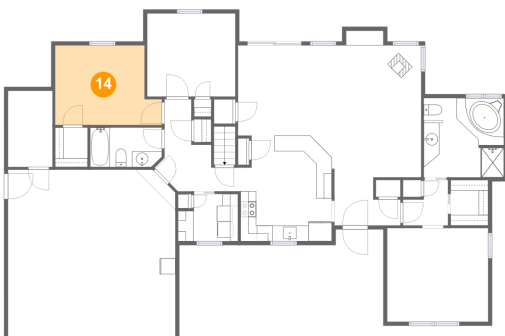

Dimensions: 4'2" x 5'0"
Area: 21 sq. ft
Counted as Living Area:
Yes

Heated: Yes
Finished: Yes
Enclosed: Yes
Contiguous:
Yes
Permitted: Yes
Wet Space: No
Addition: No
Conversion: No

7627 Lake Meadow Drive, Ontario, Wayne County, New York, United States, 14519

12 Floor 2 - Storage

Dimensions: 5'7" x 9'8"
Area: 55 sq. ft
Counted as Living Area: No

Heated: No
Finished: No
Enclosed: No
Contiguous: Yes
Permitted: Yes
Wet Space: No
Addition: No
Conversion: No

13 Floor 2 - Dining Area

Dimensions: 13'7" x 10'1"
Area: 123 sq. ft
Counted as Living Area: Yes

Heated: Yes
Finished: Yes
Enclosed: Yes
Contiguous: Yes
Permitted: Yes
Wet Space: No
Addition: No
Conversion: No

7627 Lake Meadow Drive, Ontario, Wayne County, New York, United States, 14519