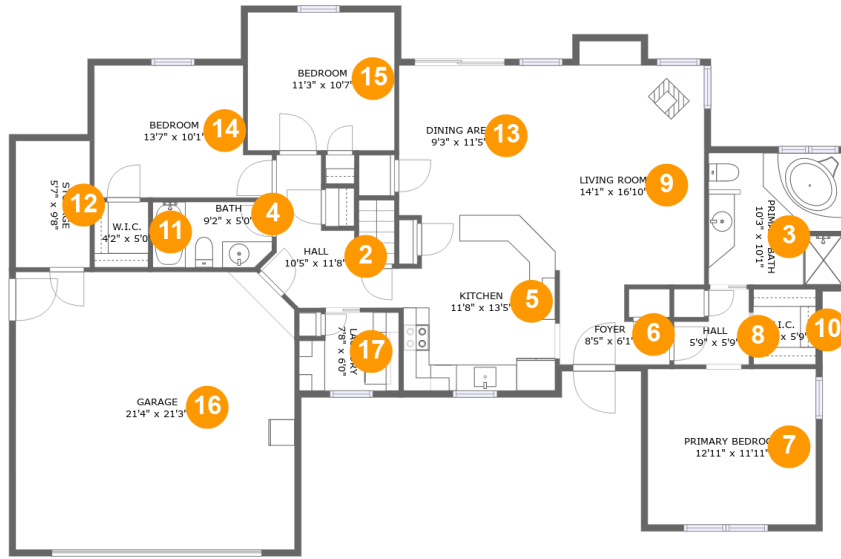

7627 Lake Meadow Drive, Ontario, Wayne County, New York, United States, 14519

Room Dimensions

Floor 1

Total sqft: 1375

Living area: 0

#	Room name	Dimensions	Area (sqft)	Counted as Living Area
1	Basement	57'3" x 33'7"	1278 sq. ft	No

7627 Lake Meadow Drive, Ontario, Wayne County, New York, United States, 14519

Room Dimensions

Floor 2

Total sqft: 2004

Living area: 1462

#	Room name	Dimensions	Area (sqft)	Counted as Living Area
2	Hall	10'5" x 11'8"	67 sq. ft	Yes
3	Primary Bath	10'3" x 10'1"	102 sq. ft	Yes
4	Bath	9'2" x 5'0"	45 sq. ft	Yes
5	Kitchen	11'8" x 13'5"	147 sq. ft	Yes
6	Foyer	8'5" x 6'1"	42 sq. ft	Yes
7	Primary Bedroom	12'11" x 11'11"	153 sq. ft	Yes
8	Hall	5'9" x 5'9"	27 sq. ft	Yes
9	Living Room	14'1" x 16'10"	235 sq. ft	Yes
10	W.i.c.	4'10" x 5'9"	28 sq. ft	Yes
11	W.i.c.	4'2" x 5'0"	21 sq. ft	Yes
12	Storage	5'7" x 9'8"	55 sq. ft	No

**7627 Lake Meadow Drive, Ontario, Wayne
County, New York, United States, 14519**

#	Room name	Dimensions	Area (sqft)	Counted as Living Area
13	Dining Area	9'3" x 11'5"	106 sq. ft	Yes
14	Bedroom	13'7" x 10'1"	123 sq. ft	Yes
15	Bedroom	11'3" x 10'7"	119 sq. ft	Yes
16	Garage	21'4" x 21'3"	449 sq. ft	No
17	Laundry	7'8" x 6'0"	42 sq. ft	Yes

Dimensions: 13'7" x 10'1"
Area: 123 sq. ft
Counted as Living Area: Yes

Heated: Yes
Finished: Yes
Enclosed: Yes
Contiguous: Yes
Permitted: Yes
Wet Space: No
Addition: No
Conversion: No

7627 Lake Meadow Drive, Ontario, Wayne County, New York, United States, 14519