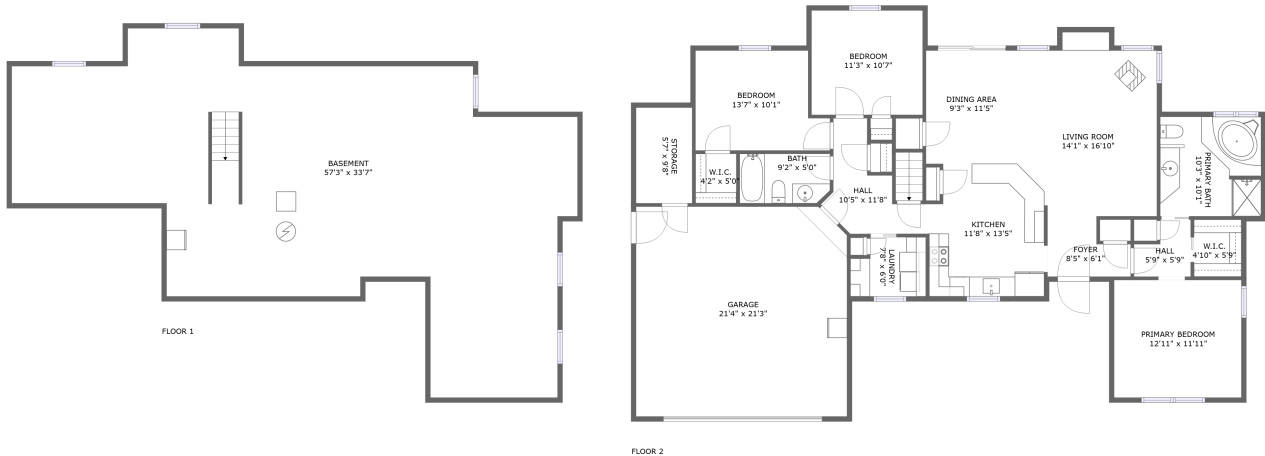

7627 Lake Meadow Drive, Ontario, Wayne County, New York, United States, 14519

Property Summary

 **1** garages  **3** bedrooms  **2** bathrooms  **0** half baths

 **2** floors  **1,462** Gross Living Area sqft  **3,379** total sqft

7627 Lake Meadow Drive, Ontario, Wayne County, New York, United States, 14519

Room Dimensions

Floor 1

Total sqft: 1375

Living area: 0

#	Room name	Dimensions	Area (sqft)	Counted as Living Area
1	Basement	57'3" x 33'7"	1278 sq. ft	No

7627 Lake Meadow Drive, Ontario, Wayne County, New York, United States, 14519

Room Dimensions

Floor 2

Total sqft: 2004

Living area: 1462

#	Room name	Dimensions	Area (sqft)	Counted as Living Area
2	Hall	10'5" x 11'8"	67 sq. ft	Yes
3	Primary Bath	10'3" x 10'1"	102 sq. ft	Yes
4	Bath	9'2" x 5'0"	45 sq. ft	Yes
5	Kitchen	11'8" x 13'5"	147 sq. ft	Yes
6	Foyer	8'5" x 6'1"	42 sq. ft	Yes
7	Primary Bedroom	12'11" x 11'11"	153 sq. ft	Yes
8	Hall	5'9" x 5'9"	27 sq. ft	Yes
9	Living Room	14'1" x 16'10"	235 sq. ft	Yes
10	W.i.c.	4'10" x 5'9"	28 sq. ft	Yes
11	W.i.c.	4'2" x 5'0"	21 sq. ft	Yes
12	Storage	5'7" x 9'8"	55 sq. ft	No