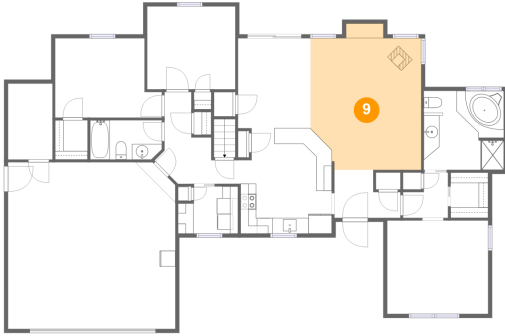

7627 Lake Meadow Drive, Ontario, Wayne County, New York, United States, 14519

9 Floor 2 - Living Room

Dimensions: 14'1" x 16'10"
Area: 235 sq. ft
Counted as Living Area:
Yes

Heated: Yes
Finished: Yes
Enclosed: Yes
Contiguous:
Yes
Permitted: Yes
Wet Space: No
Addition: No
Conversion: No