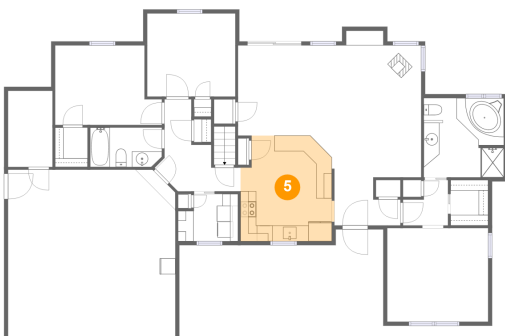

2 Floor 2 - Hall

Dimensions: 10'5" x 11'8"
Area: 67 sq. ft
Counted as Living Area:
Yes

Heated: Yes
Finished: Yes
Enclosed: Yes
Contiguous:
Yes
Permitted: Yes
Wet Space: No
Addition: No
Conversion: No

7627 Lake Meadow Drive, Ontario, Wayne County, New York, United States, 14519

3 Floor 2 - Primary Bath

Dimensions: 10'3" x 10'1"
Area: 102 sq. ft
Counted as Living Area:
Yes

Heated: Yes
Finished: Yes
Enclosed: Yes
Contiguous:
Yes
Permitted: Yes
Wet Space: Yes
Addition: No
Conversion: No

Dimensions: 11'8" x 13'5"
Area: 147 sq. ft
Counted as Living Area:
Yes

Heated: Yes
Finished: Yes
Enclosed: Yes
Contiguous:
Yes
Permitted: Yes
Wet Space: No
Addition: No
Conversion: No

7627 Lake Meadow Drive, Ontario, Wayne County, New York, United States, 14519