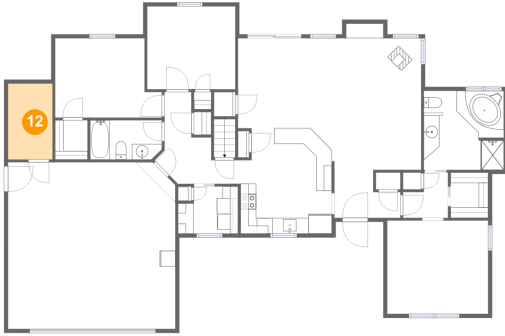

7627 Lake Meadow Drive, Ontario, Wayne County, New York, United States, 14519

12 Floor 2 - Storage

Dimensions: 5'7" x 9'8"
Area: 55 sq. ft
Counted as Living Area: No

Heated: No
Finished: No
Enclosed: No
Contiguous: Yes
Permitted: Yes
Wet Space: No
Addition: No
Conversion: No