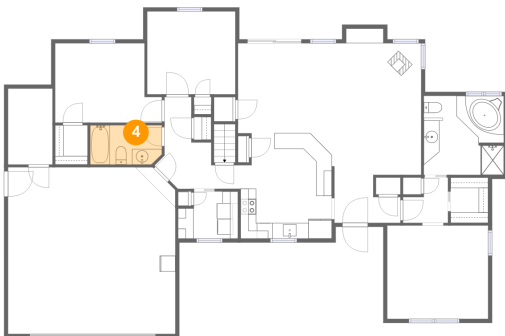

4 Floor 2 - Bath

Dimensions: 9'2" x 5'0"
Area: 45 sq. ft
Counted as Living Area:
Yes

Heated: Yes
Finished: Yes
Enclosed: Yes
Contiguous:
Yes
Permitted: Yes
Wet Space: Yes
Addition: No
Conversion: No