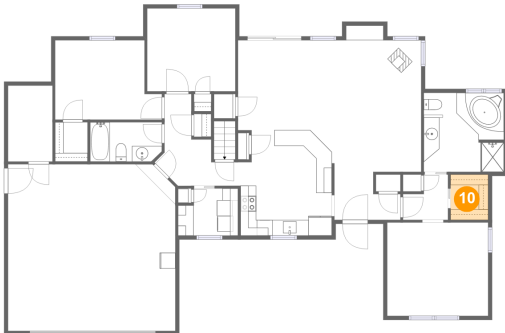

10 Floor 2 - W.i.c.

Dimensions: 4'10" x 5'9"
Area: 28 sq. ft
Counted as Living Area:
Yes

Heated: Yes
Finished: Yes
Enclosed: Yes
Contiguous:
Yes
Permitted: Yes
Wet Space: No
Addition: No
Conversion: No