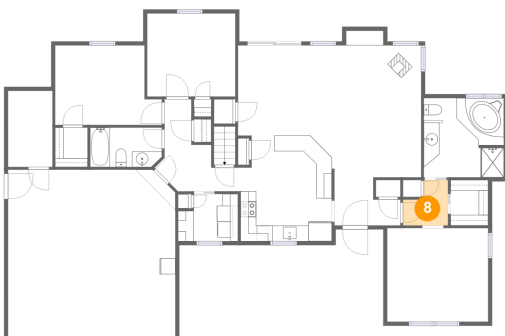

Dimensions: 11'8" x 13'5"
Area: 147 sq. ft
Counted as Living Area:
Yes

Heated: Yes
Finished: Yes
Enclosed: Yes
Contiguous:
Yes
Permitted: Yes
Wet Space: No
Addition: No
Conversion: No

7627 Lake Meadow Drive, Ontario, Wayne County, New York, United States, 14519

6 Floor 2 - Foyer

Dimensions: 8'5" x 6'1"
Area: 42 sq. ft
Counted as Living Area:
Yes

Heated: Yes
Finished: Yes
Enclosed: Yes
Contiguous:
Yes
Permitted: Yes
Wet Space: No
Addition: No
Conversion: No

7 Floor 2 - Primary Bedroom

Dimensions: 5'9" x 5'9"
Area: 27 sq. ft
Counted as Living Area:
Yes

Heated: Yes
Finished: Yes
Enclosed: Yes
Contiguous:
Yes
Permitted: Yes
Wet Space: No
Addition: No
Conversion: No

7627 Lake Meadow Drive, Ontario, Wayne County, New York, United States, 14519