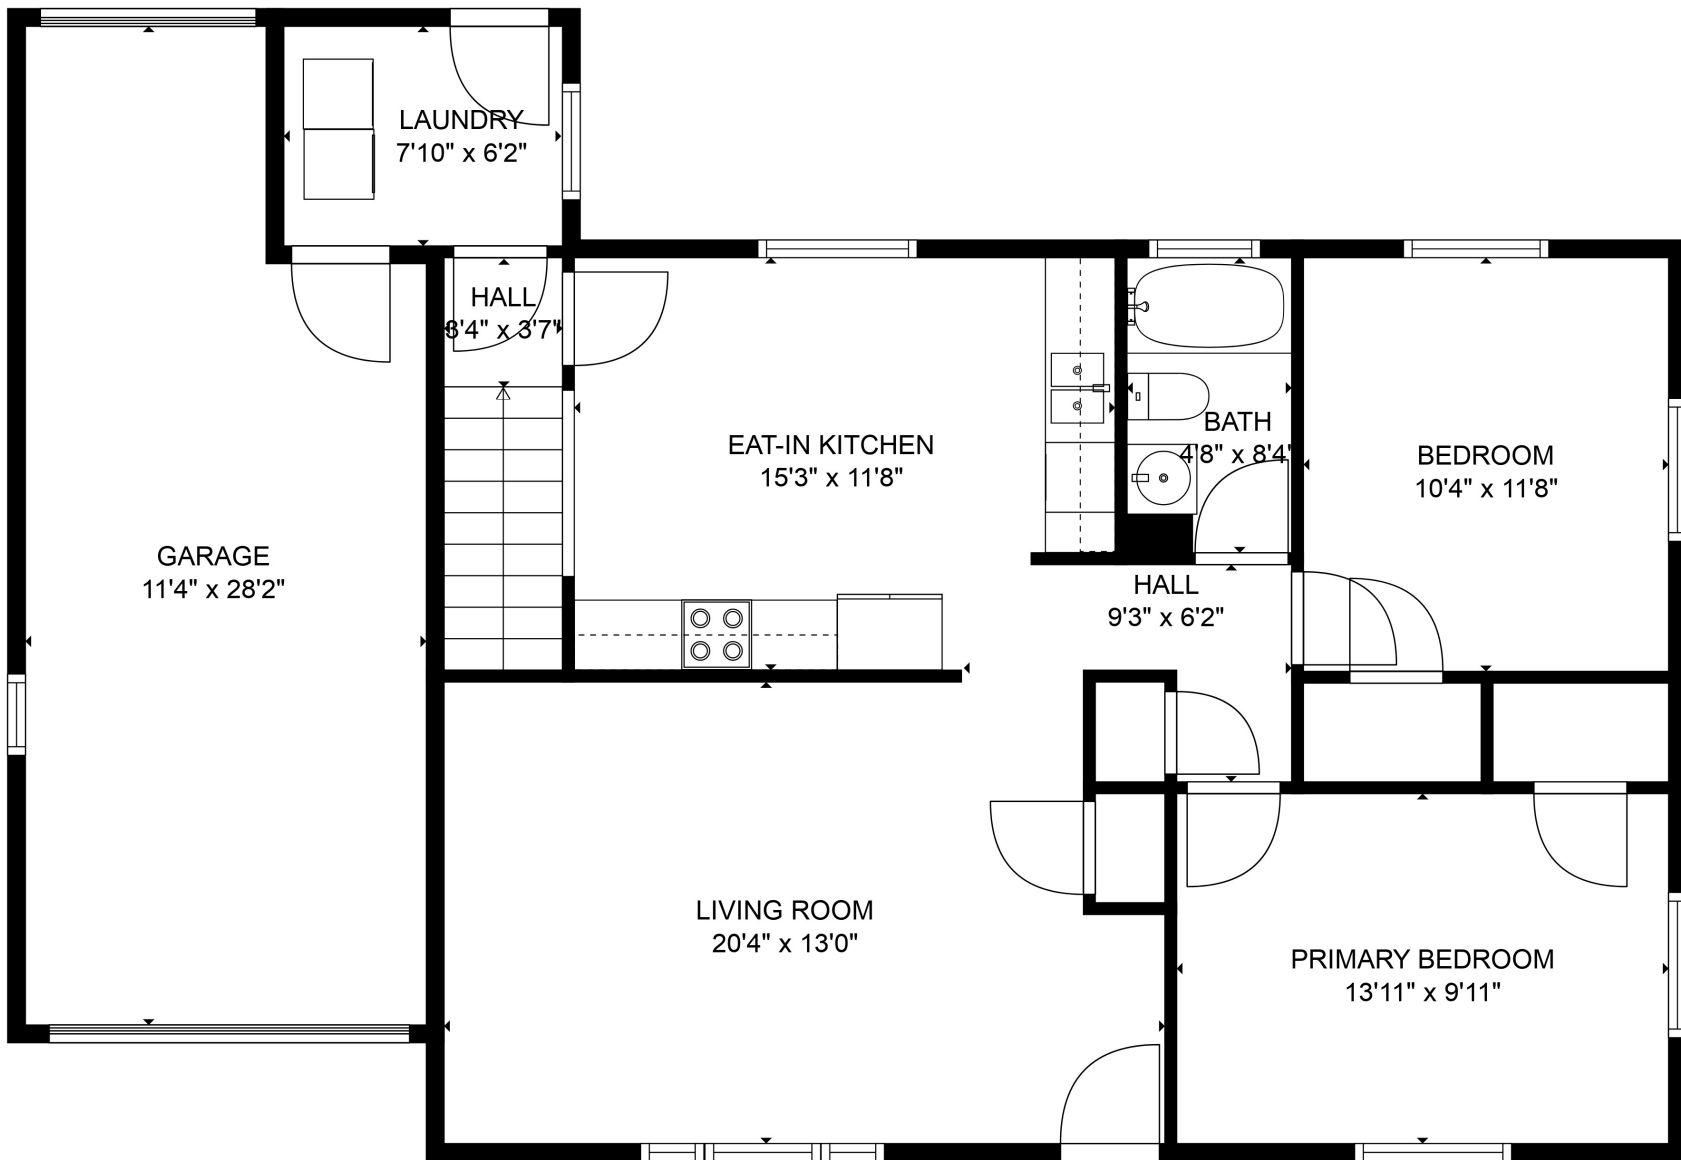

GROSS INTERNAL AREA
 Below Ground: 781 sq. ft, FLOOR 2: 913 sq. ft
 EXCLUDED AREAS: ELECTRICAL ROOM: 48 sq. ft, GARAGE: 288 sq. ft
 TOTAL: 1694 sq. ft
 SIZES AND DIMENSIONS ARE APPROXIMATE, ACTUAL MAY VARY.