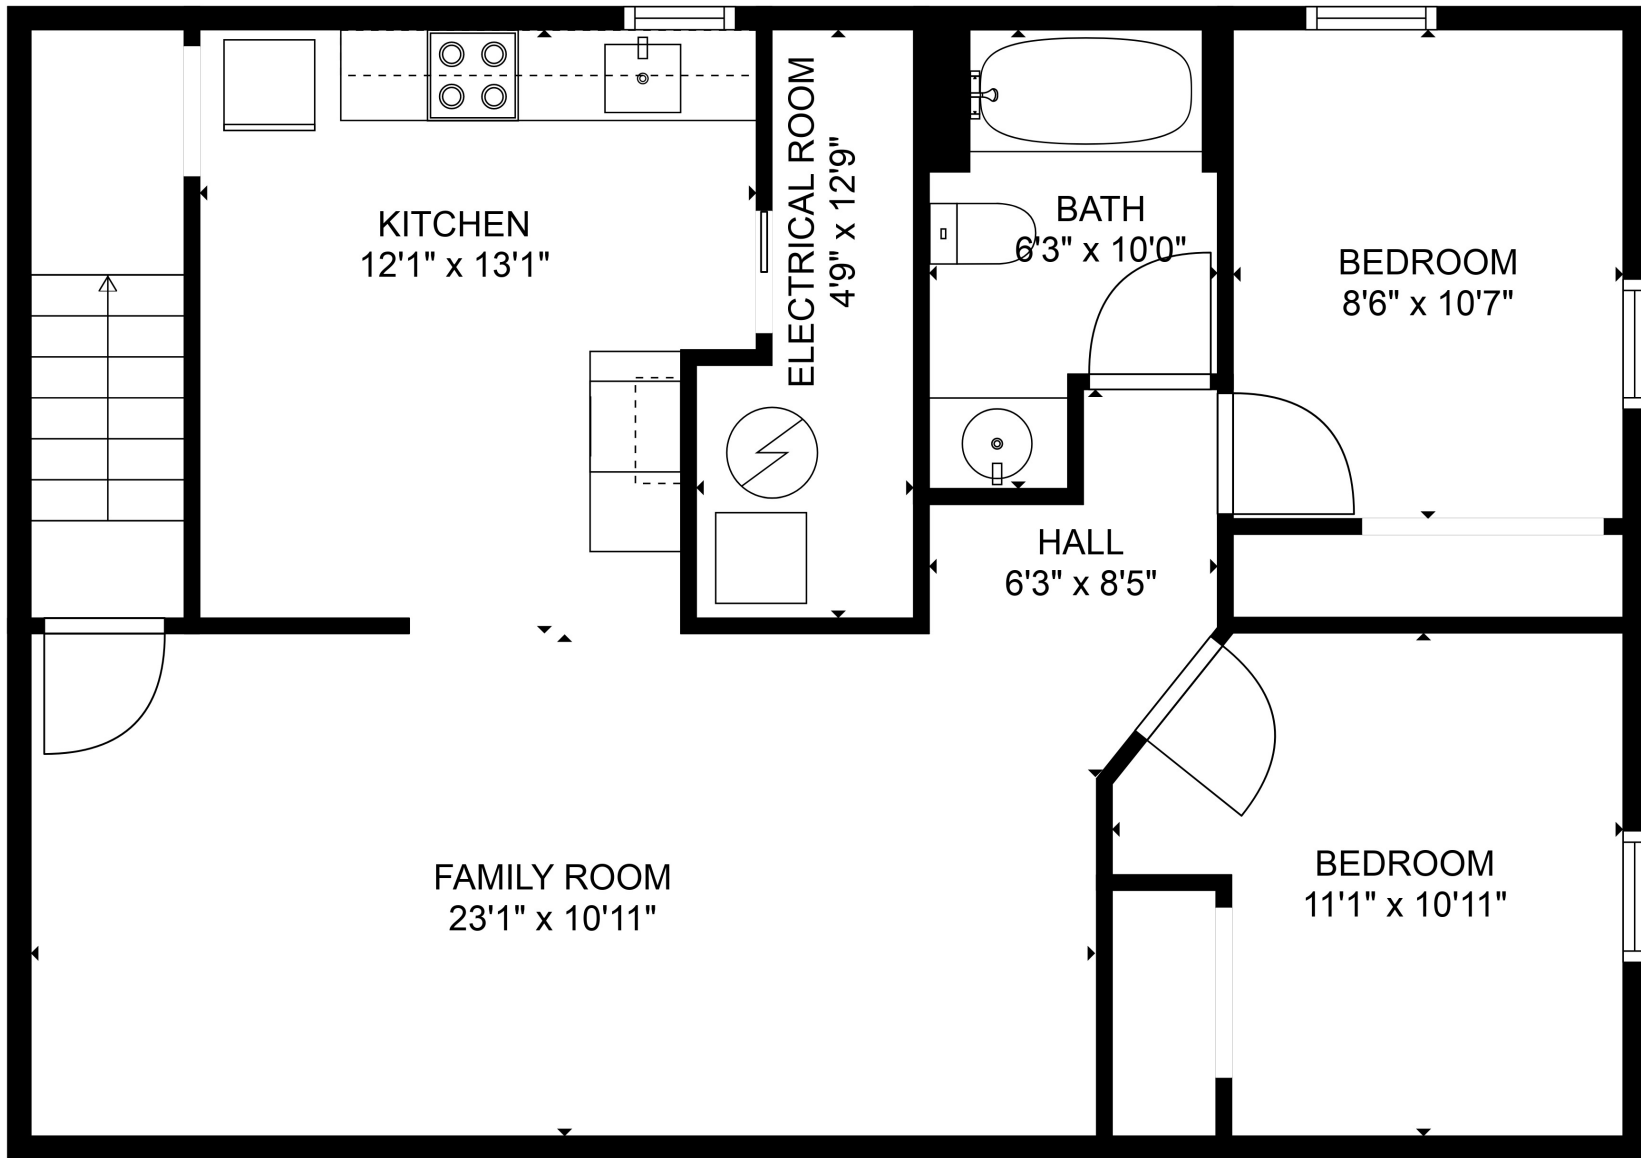

GROSS INTERNAL AREA
 Below Ground: 781 sq. ft, FLOOR 2: 913 sq. ft
 EXCLUDED AREAS: ELECTRICAL ROOM: 48 sq. ft, GARAGE: 288 sq. ft
 TOTAL: 1694 sq. ft
 SIZES AND DIMENSIONS ARE APPROXIMATE, ACTUAL MAY VARY.