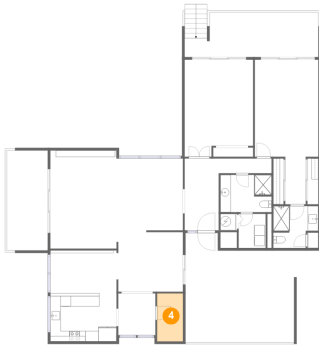

4 Floor 1 - Pantry

Dimensions: 4'11" x 9'2"
Area: 45 sq. ft
Counted as Living Area:
Yes

Heated: Yes
Finished: Yes
Enclosed: Yes
Contiguous:
Yes
Permitted: Yes
Wet Space: No
Addition: No
Conversion: No