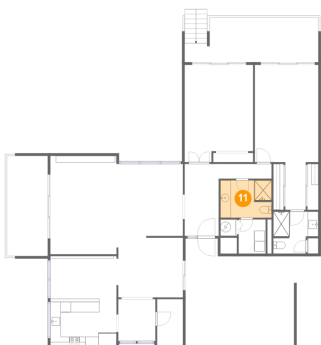

11 Floor 1 - Bath

Dimensions: 9'10" x 7'2"
Area: 69 sq. ft
Counted as Living Area:
Yes

Heated: Yes
Finished: Yes
Enclosed: Yes
Contiguous:
Yes
Permitted: Yes
Wet Space: Yes
Addition: No
Conversion: No