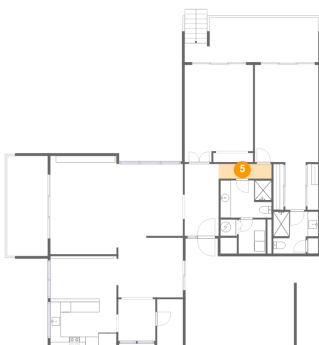

5 Floor 1 - Hall

Dimensions: 10'1" x 2'9"
Area: 29 sq. ft
Counted as Living Area:
Yes

Heated: Yes
Finished: Yes
Enclosed: Yes
Contiguous:
Yes
Permitted: Yes
Wet Space: No
Addition: No
Conversion: No