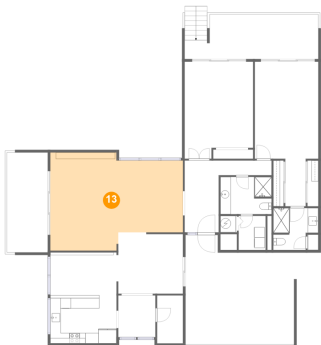

13 Floor 1 - Living Room

Dimensions: 25'5" x 18'10"
Area: 414 sq. ft
Counted as Living Area:
Yes

Heated: Yes
Finished: Yes
Enclosed: Yes
Contiguous:
Yes
Permitted: Yes
Wet Space: No
Addition: No
Conversion: No