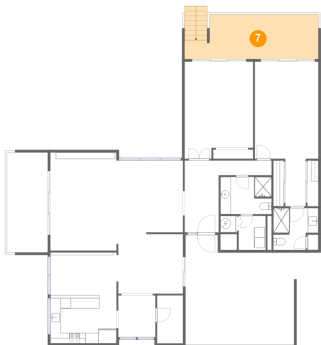

Dimensions: 10'1" x 2'9"
Area: 29 sq. ft
Counted as Living Area:
Yes

Heated: Yes
Finished: Yes
Enclosed: Yes
Contiguous:
Yes
Permitted: Yes
Wet Space: No
Addition: No
Conversion: No

50 Coe Road, Belleair, Pinellas County, Florida, United States, 33756, 311

6 Floor 1 - Porch

Dimensions: 20'9" x 20'11"
Area: 386 sq. ft
Counted as Living Area: No

Heated: No
Finished: Yes
Enclosed: No
Contiguous: Yes
Permitted: Yes
Wet Space: No
Addition: No
Conversion: No

7 Floor 1 - Deck