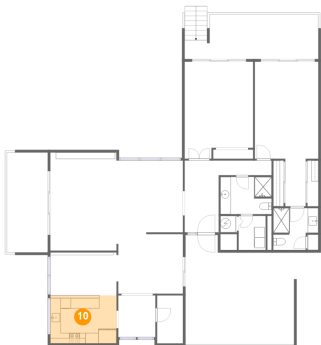

10 Floor 1 - Kitchen

Dimensions: 12'8" x 9'2"
Area: 117 sq. ft
Counted as Living Area:
Yes

Heated: Yes
Finished: Yes
Enclosed: Yes
Contiguous:
Yes
Permitted: Yes
Wet Space: No
Addition: No
Conversion: No