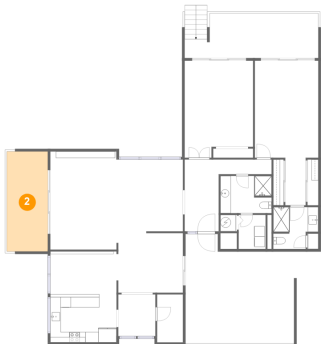

50 Coe Road, Belleair, Pinellas County, Florida, United States, 33756, 311

1 Floor 1 - Office

Dimensions: 12'4" x 11'9"
Area: 143 sq. ft
Counted as Living Area:
Yes

Heated: Yes
Finished: Yes
Enclosed: Yes
Contiguous:
Yes
Permitted: Yes
Wet Space: No
Addition: No
Conversion: No

2 Floor 1 - Balcony

Dimensions: 7'10" x 19'1"
Area: 150 sq. ft
Counted as Living Area: No

Heated: No
Finished: Yes
Enclosed: No
Contiguous: Yes
Permitted: Yes
Wet Space: No
Addition: No
Conversion: No

50 Coe Road, Belleair, Pinellas County, Florida, United States, 33756, 311