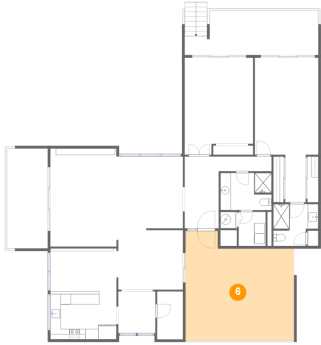

4 Floor 1 - Pantry

Dimensions: 4'11" x 9'2"
Area: 45 sq. ft
Counted as Living Area:
Yes

Heated: Yes
Finished: Yes
Enclosed: Yes
Contiguous:
Yes
Permitted: Yes
Wet Space: No
Addition: No
Conversion: No

5 Floor 1 - Hall

6 Floor 1 - Porch

Dimensions: 20'9" x 20'11"
Area: 386 sq. ft
Counted as Living Area: No

Heated: No
Finished: Yes
Enclosed: No
Contiguous: Yes
Permitted: Yes
Wet Space: No
Addition: No
Conversion: No

7 Floor 1 - Deck