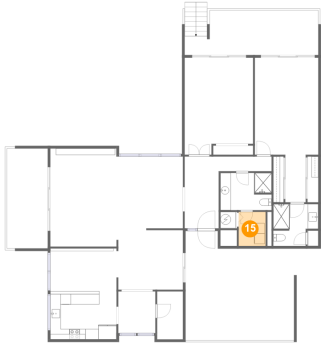

**50 Coe Road, Belleair, Pinellas County, Florida,
United States, 33756, 311**

15 Floor 1 - Laundry

Dimensions: 5'2" x 6'6"
Area: 34 sq. ft
Counted as Living Area:
Yes

Heated: Yes
Finished: Yes
Enclosed: Yes
Contiguous:
Yes
Permitted: Yes
Wet Space: No
Addition: No
Conversion: No