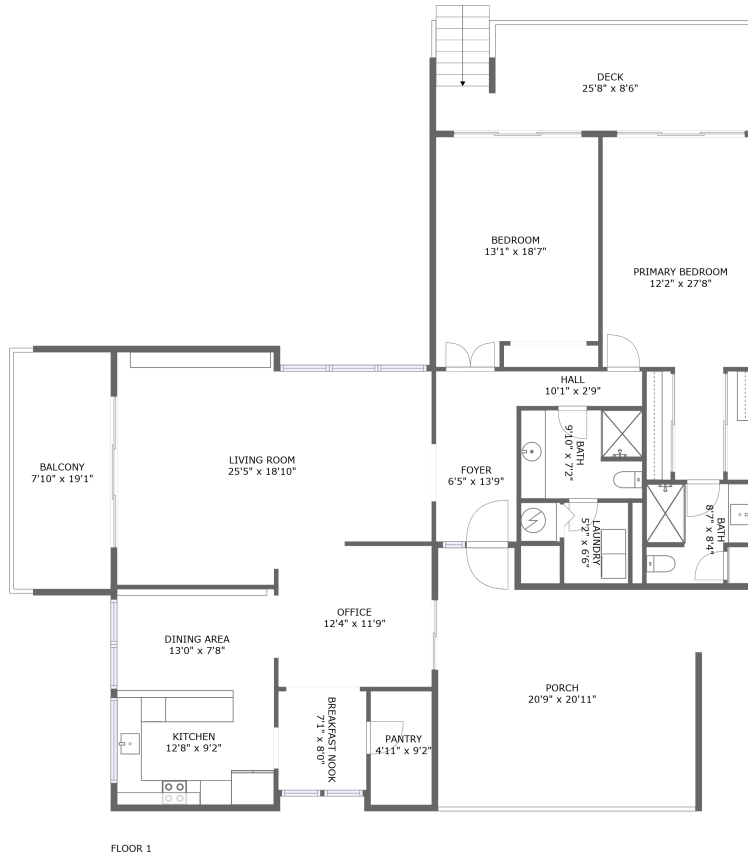

50 Coe Road, Belleair, Pinellas County, Florida, United States, 33756, 311

Property Summary

0 garages   **2** bedrooms   **2** bathrooms   **0** half baths

1 floors   **1,808** Gross Living Area sqft   **2,567** total sqft