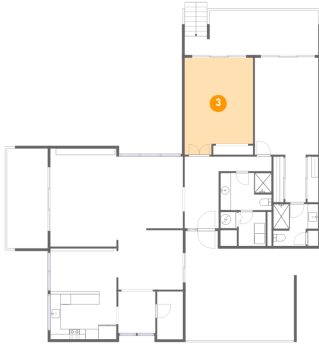

50 Coe Road, Belleair, Pinellas County, Florida, United States, 33756, 311

3 Floor 1 - Bedroom

Dimensions: 13'1" x 18'7"
Area: 227 sq. ft
Counted as Living Area:
Yes

Heated: Yes
Finished: Yes
Enclosed: Yes
Contiguous:
Yes
Permitted: Yes
Wet Space: No
Addition: No
Conversion: No