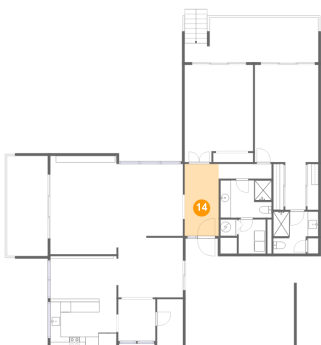

14 Floor 1 - Foyer

Dimensions: 6'5" x 13'9"
Area: 90 sq. ft
Counted as Living Area:
Yes

Heated: Yes
Finished: Yes
Enclosed: Yes
Contiguous:
Yes
Permitted: Yes
Wet Space: No
Addition: No
Conversion: No