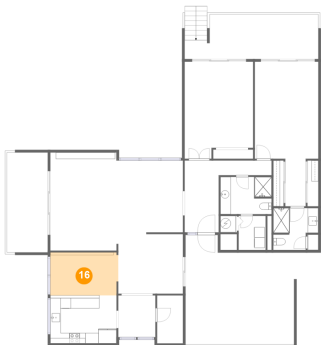

16 Floor 1 - Dining Area

Dimensions: 13'0" x 7'8"
Area: 106 sq. ft
Counted as Living Area:
Yes

Heated: Yes
Finished: Yes
Enclosed: Yes
Contiguous:
Yes
Permitted: Yes
Wet Space: No
Addition: No
Conversion: No