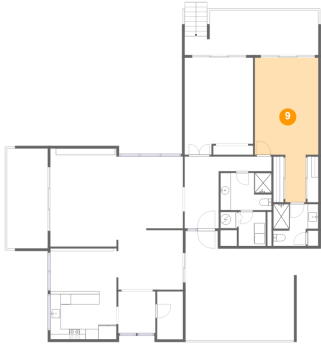

50 Coe Road, Belleair, Pinellas County, Florida, United States, 33756, 311

9 Floor 1 - Primary Bedroom

Dimensions: 12'2" x 27'8"
Area: 262 sq. ft
Counted as Living Area:
Yes

Heated: Yes
Finished: Yes
Enclosed: Yes
Contiguous:
Yes
Permitted: Yes
Wet Space: No
Addition: No
Conversion: No