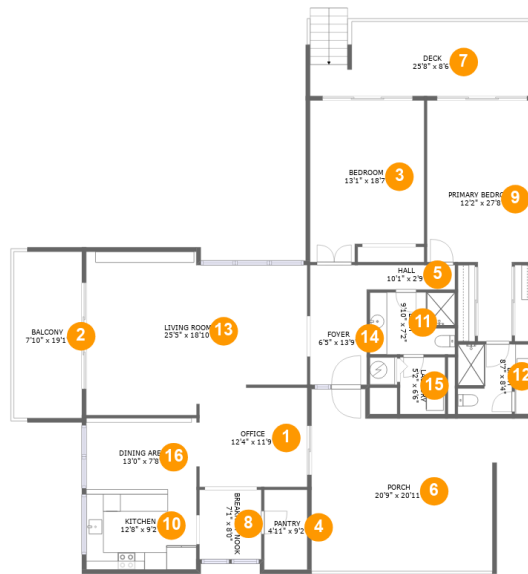

50 Coe Road, Belleair, Pinellas County, Florida, United States, 33756, 311

Room Dimensions

Floor 1

Total sqft: 2567

Living area: 1808

#	Room name	Dimensions	Area (sqft)	Counted as Living Area
1	Office	12'4" x 11'9"	143 sq. ft	Yes
2	Balcony	7'10" x 19'1"	150 sq. ft	No
3	Bedroom	13'1" x 18'7"	227 sq. ft	Yes
4	Pantry	4'11" x 9'2"	45 sq. ft	Yes
5	Hall	10'1" x 2'9"	29 sq. ft	Yes
6	Porch	20'9" x 20'11"	386 sq. ft	No
7	Deck	25'8" x 8'6"	223 sq. ft	No
8	Breakfast Nook	7'1" x 8'0"	57 sq. ft	Yes
9	Primary Bedroom	12'2" x 27'8"	262 sq. ft	Yes
10	Kitchen	12'8" x 9'2"	117 sq. ft	Yes
11	Bath	9'10" x 7'2"	69 sq. ft	Yes

#	Room name	Dimensions	Area (sqft)	Counted as Living Area
12	Bath	8'7" x 8'4"	64 sq. ft	Yes
13	Living Room	25'5" x 18'10"	414 sq. ft	Yes
14	Foyer	6'5" x 13'9"	90 sq. ft	Yes
15	Laundry	5'2" x 6'6"	34 sq. ft	Yes
16	Dining Area	13'0" x 7'8"	106 sq. ft	Yes

6 Floor 1 - Porch

Dimensions: 20'9" x 20'11"
Area: 386 sq. ft
Counted as Living Area: No

Heated: No
Finished: Yes
Enclosed: No
Contiguous: Yes
Permitted: Yes
Wet Space: No
Addition: No
Conversion: No

7 Floor 1 - Deck

11 Floor 1 - Bath

Dimensions: 9'10" x 7'2"
Area: 69 sq. ft
Counted as Living Area:
Yes

Heated: Yes
Finished: Yes
Enclosed: Yes
Contiguous:
Yes
Permitted: Yes
Wet Space: Yes
Addition: No
Conversion: No

50 Coe Road, Belleair, Pinellas County, Florida, United States, 33756, 311