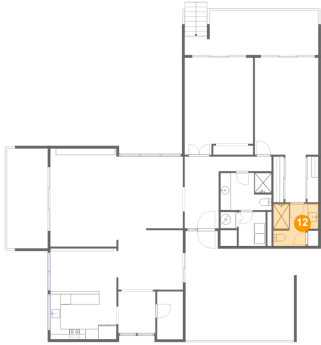

50 Coe Road, Belleair, Pinellas County, Florida, United States, 33756, 311

12 Floor 1 - Bath

Dimensions: 8'7" x 8'4"
Area: 64 sq. ft
Counted as Living Area:
Yes

Heated: Yes
Finished: Yes
Enclosed: Yes
Contiguous:
Yes
Permitted: Yes
Wet Space: Yes
Addition: No
Conversion: No