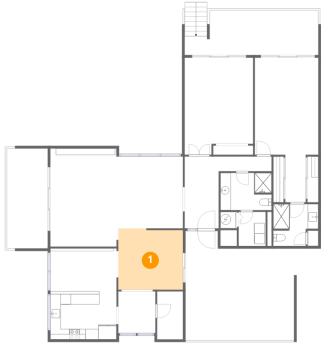

50 Coe Road, Belleair, Pinellas County, Florida, United States, 33756, 311

1 Floor 1 - Office

Dimensions: 12'4" x 11'9"
Area: 143 sq. ft
Counted as Living Area:
Yes

Heated: Yes
Finished: Yes
Enclosed: Yes
Contiguous:
Yes
Permitted: Yes
Wet Space: No
Addition: No
Conversion: No