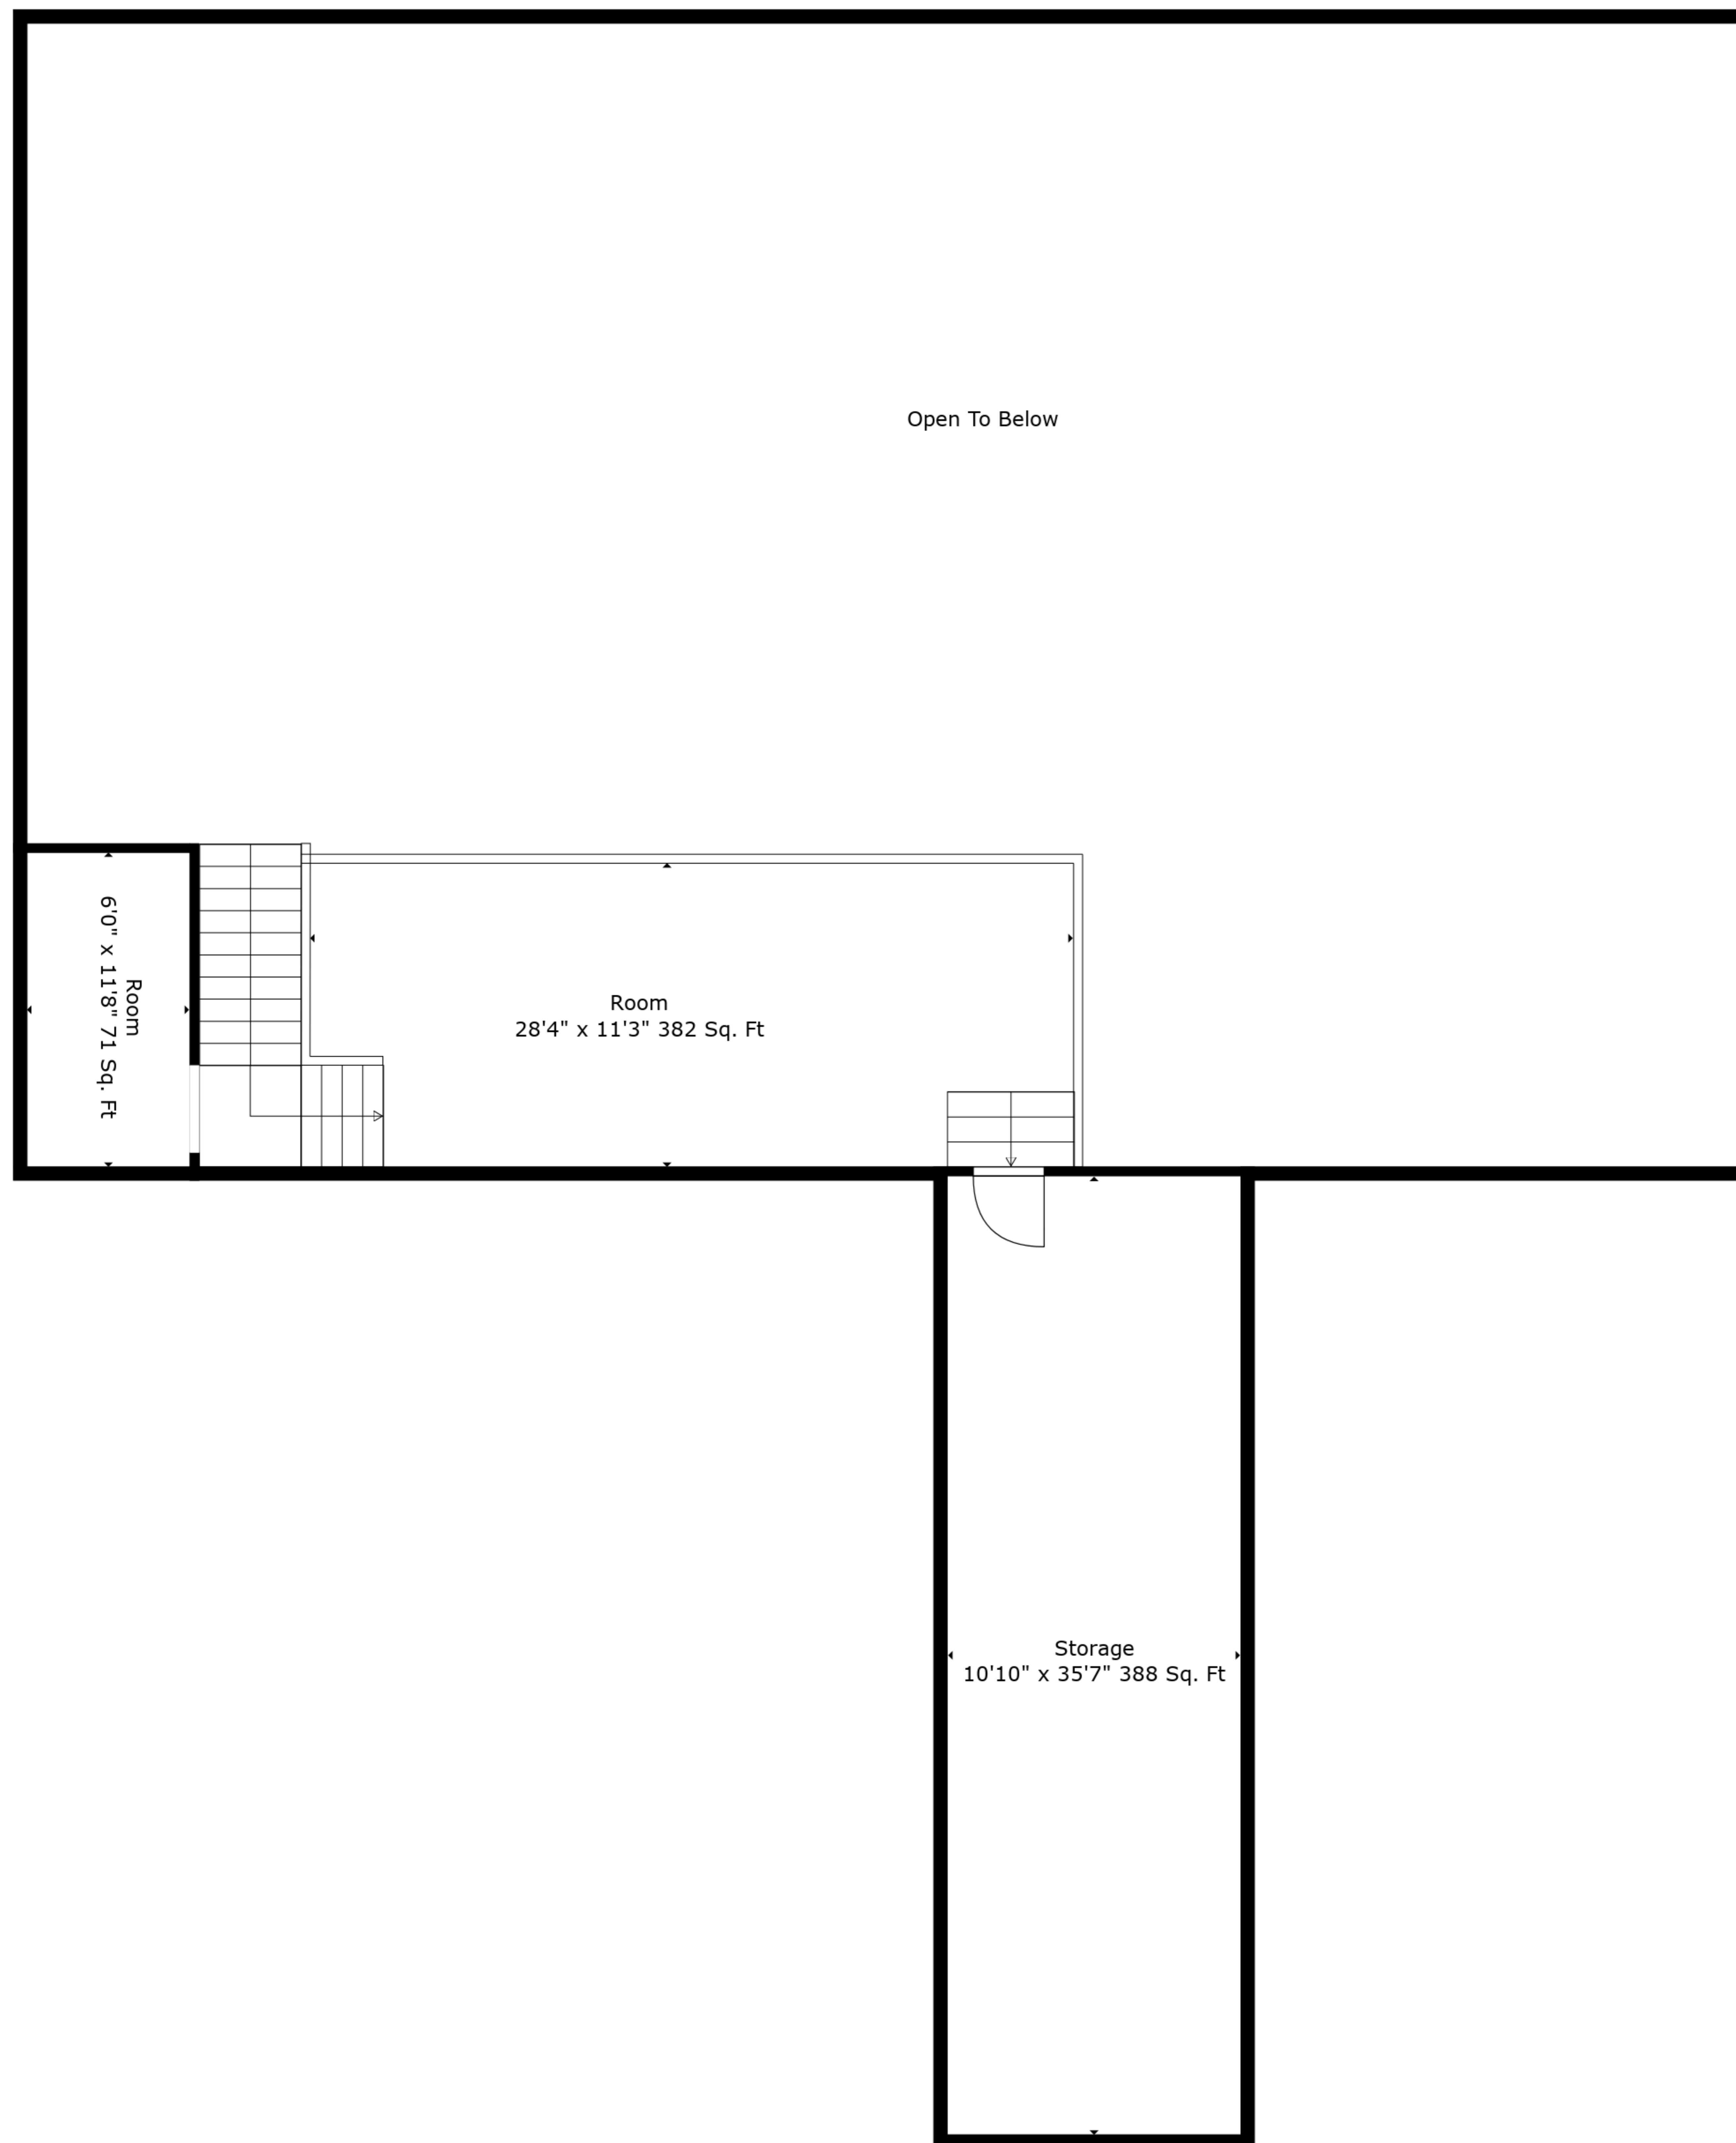

**TOTAL: 1762 sq. ft**

FLOOR 1: 1762 sq. ft, FLOOR 2: 0 sq. ft

EXCLUDED AREAS: OFFICE: 115 sq. ft, GARAGE: 2573 sq. ft, STORAGE: 392 sq. ft,  
ROOM: 459 sq. ft, OPEN TO BELOW: 2259 sq. ft

Measurements Are Deemed Highly Reliable But Not Guaranteed.

Floor 1

Floor 2

**TOTAL: 1762 sq. ft**

FLOOR 1: 1762 sq. ft, FLOOR 2: 0 sq. ft

EXCLUDED AREAS: OFFICE: 115 sq. ft, GARAGE: 2573 sq. ft, STORAGE: 392 sq. ft,  
ROOM: 459 sq. ft, OPEN TO BELOW: 2259 sq. ft

Measurements Are Deemed Highly Reliable But Not Guaranteed.