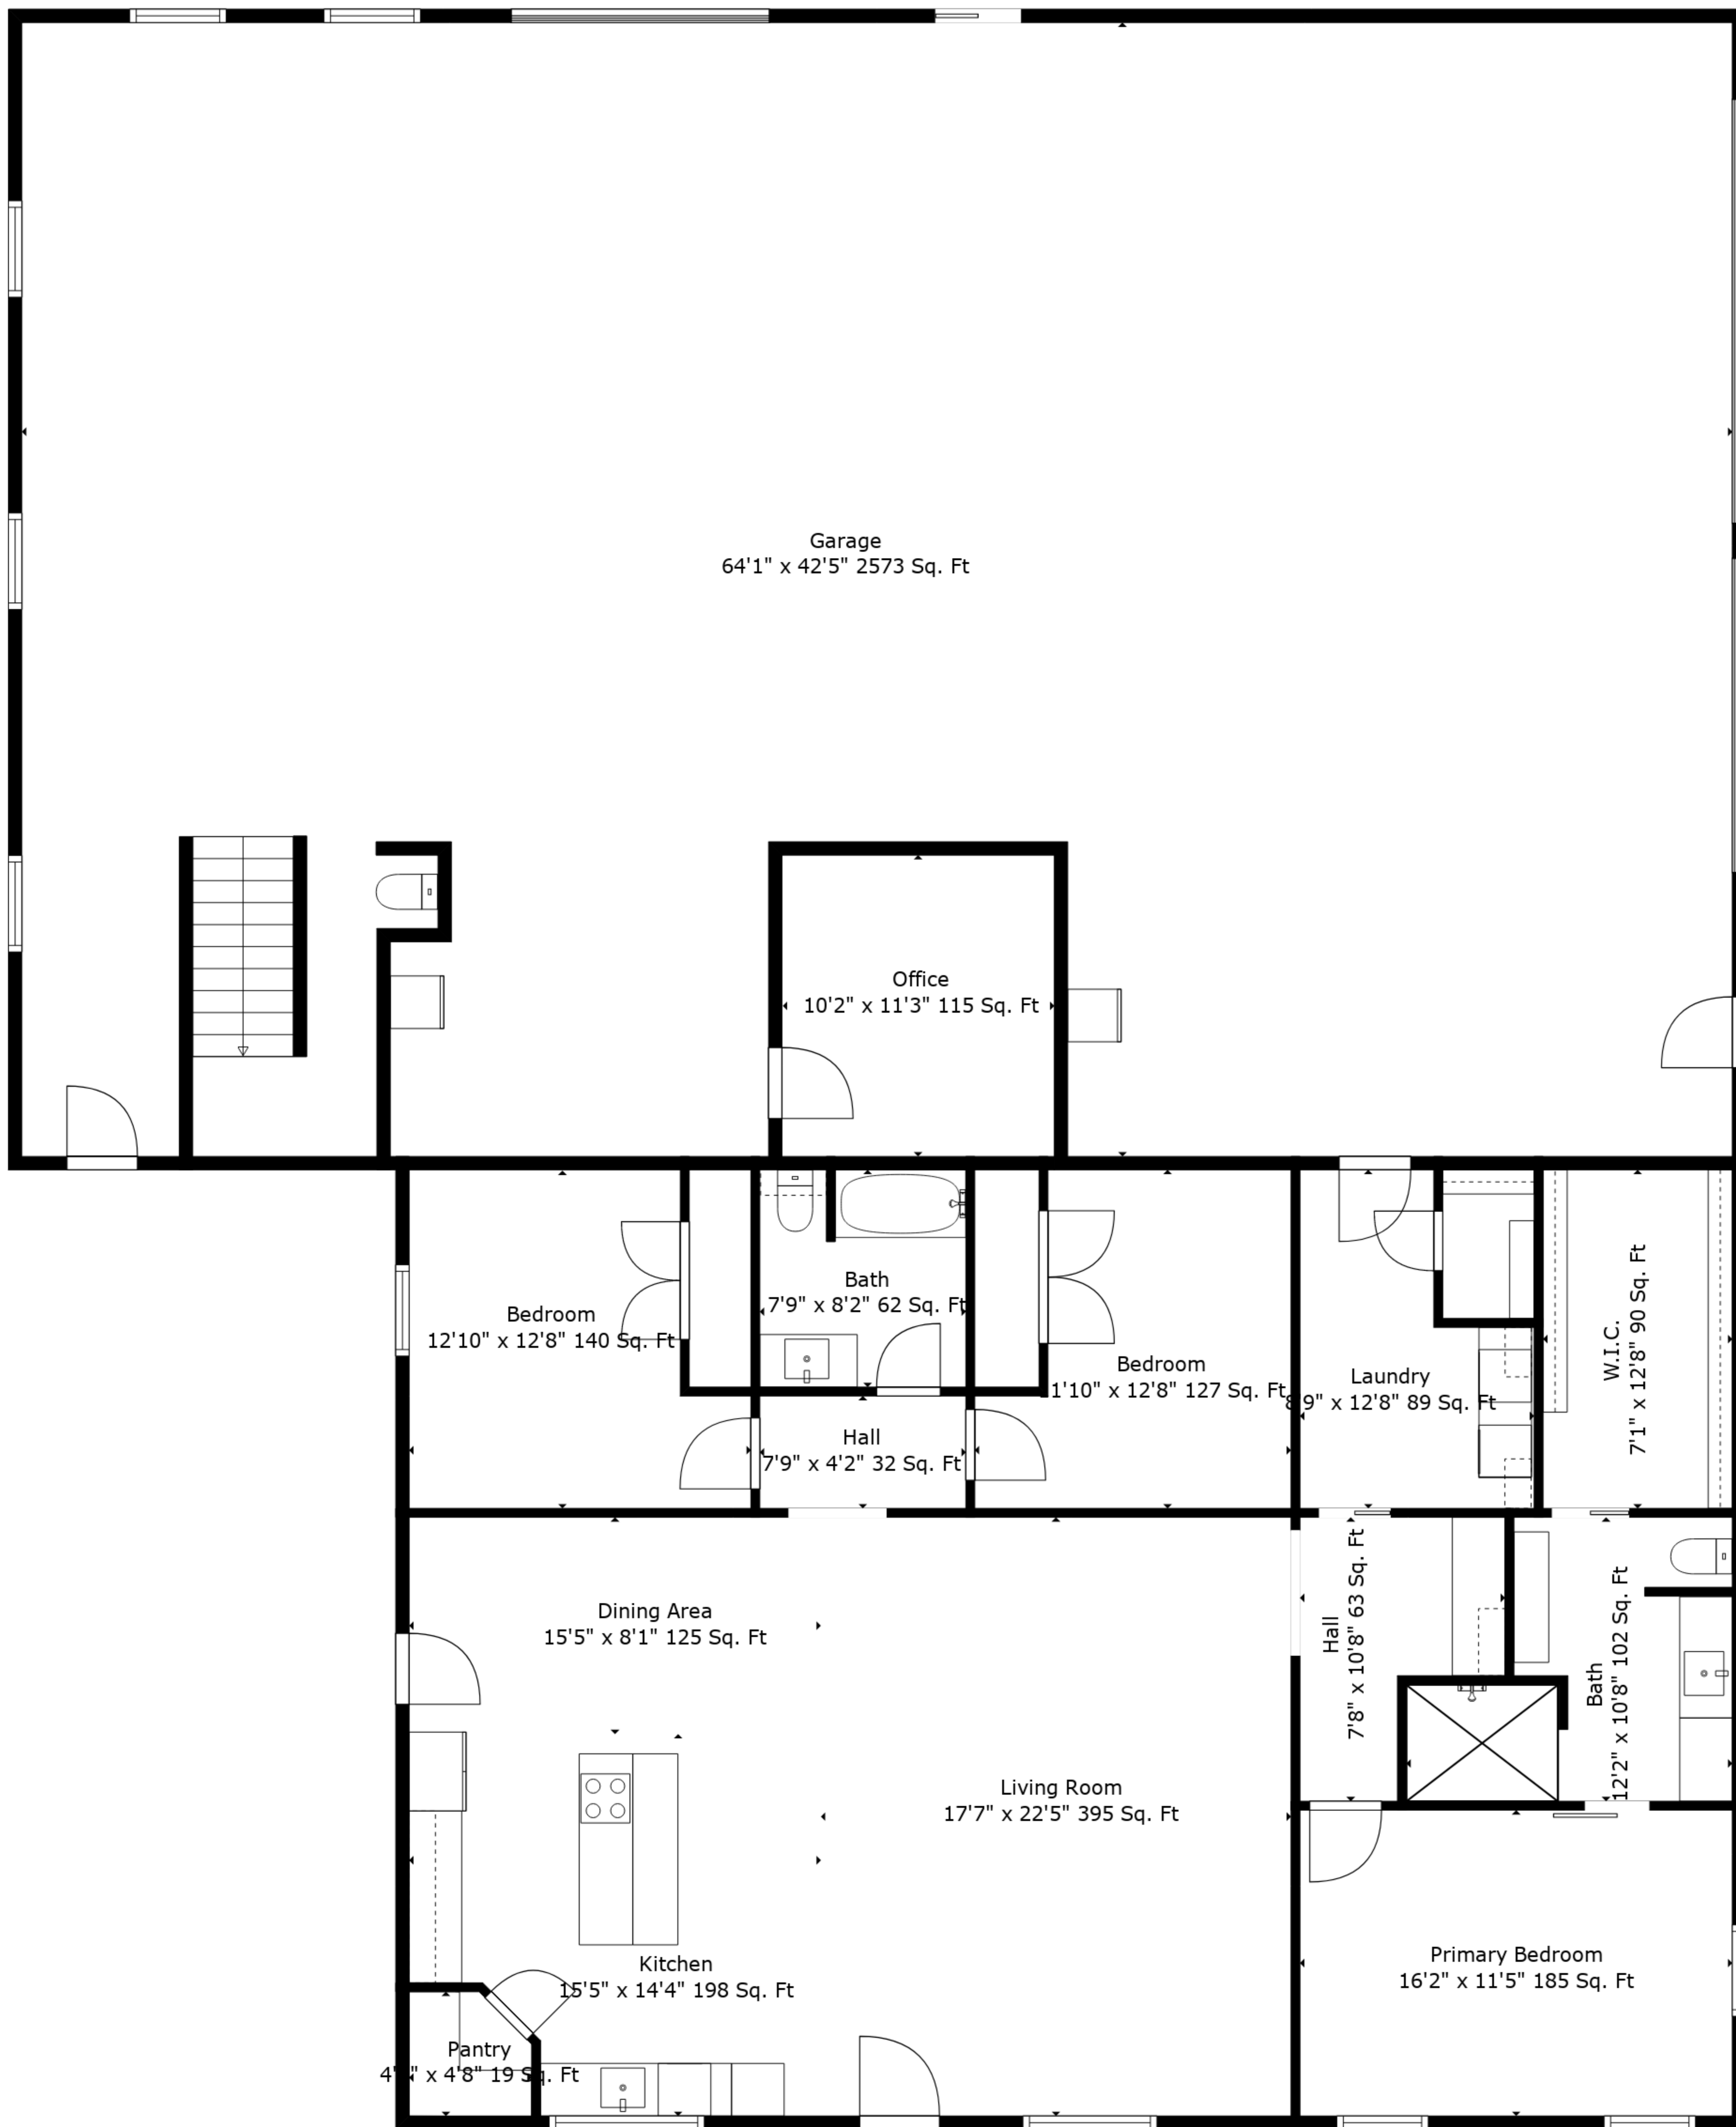

**TOTAL: 1762 sq. ft**

FLOOR 1: 1762 sq. ft, FLOOR 2: 0 sq. ft

EXCLUDED AREAS: OFFICE: 115 sq. ft, GARAGE: 2573 sq. ft, STORAGE: 392 sq. ft,  
ROOM: 459 sq. ft, OPEN TO BELOW: 2259 sq. ft

Measurements Are Deemed Highly Reliable But Not Guaranteed.

Floor 1

Floor 2

**TOTAL: 1762 sq. ft**

FLOOR 1: 1762 sq. ft, FLOOR 2: 0 sq. ft

EXCLUDED AREAS: OFFICE: 115 sq. ft, GARAGE: 2573 sq. ft, STORAGE: 392 sq. ft,  
ROOM: 459 sq. ft, OPEN TO BELOW: 2259 sq. ft

Measurements Are Deemed Highly Reliable But Not Guaranteed.