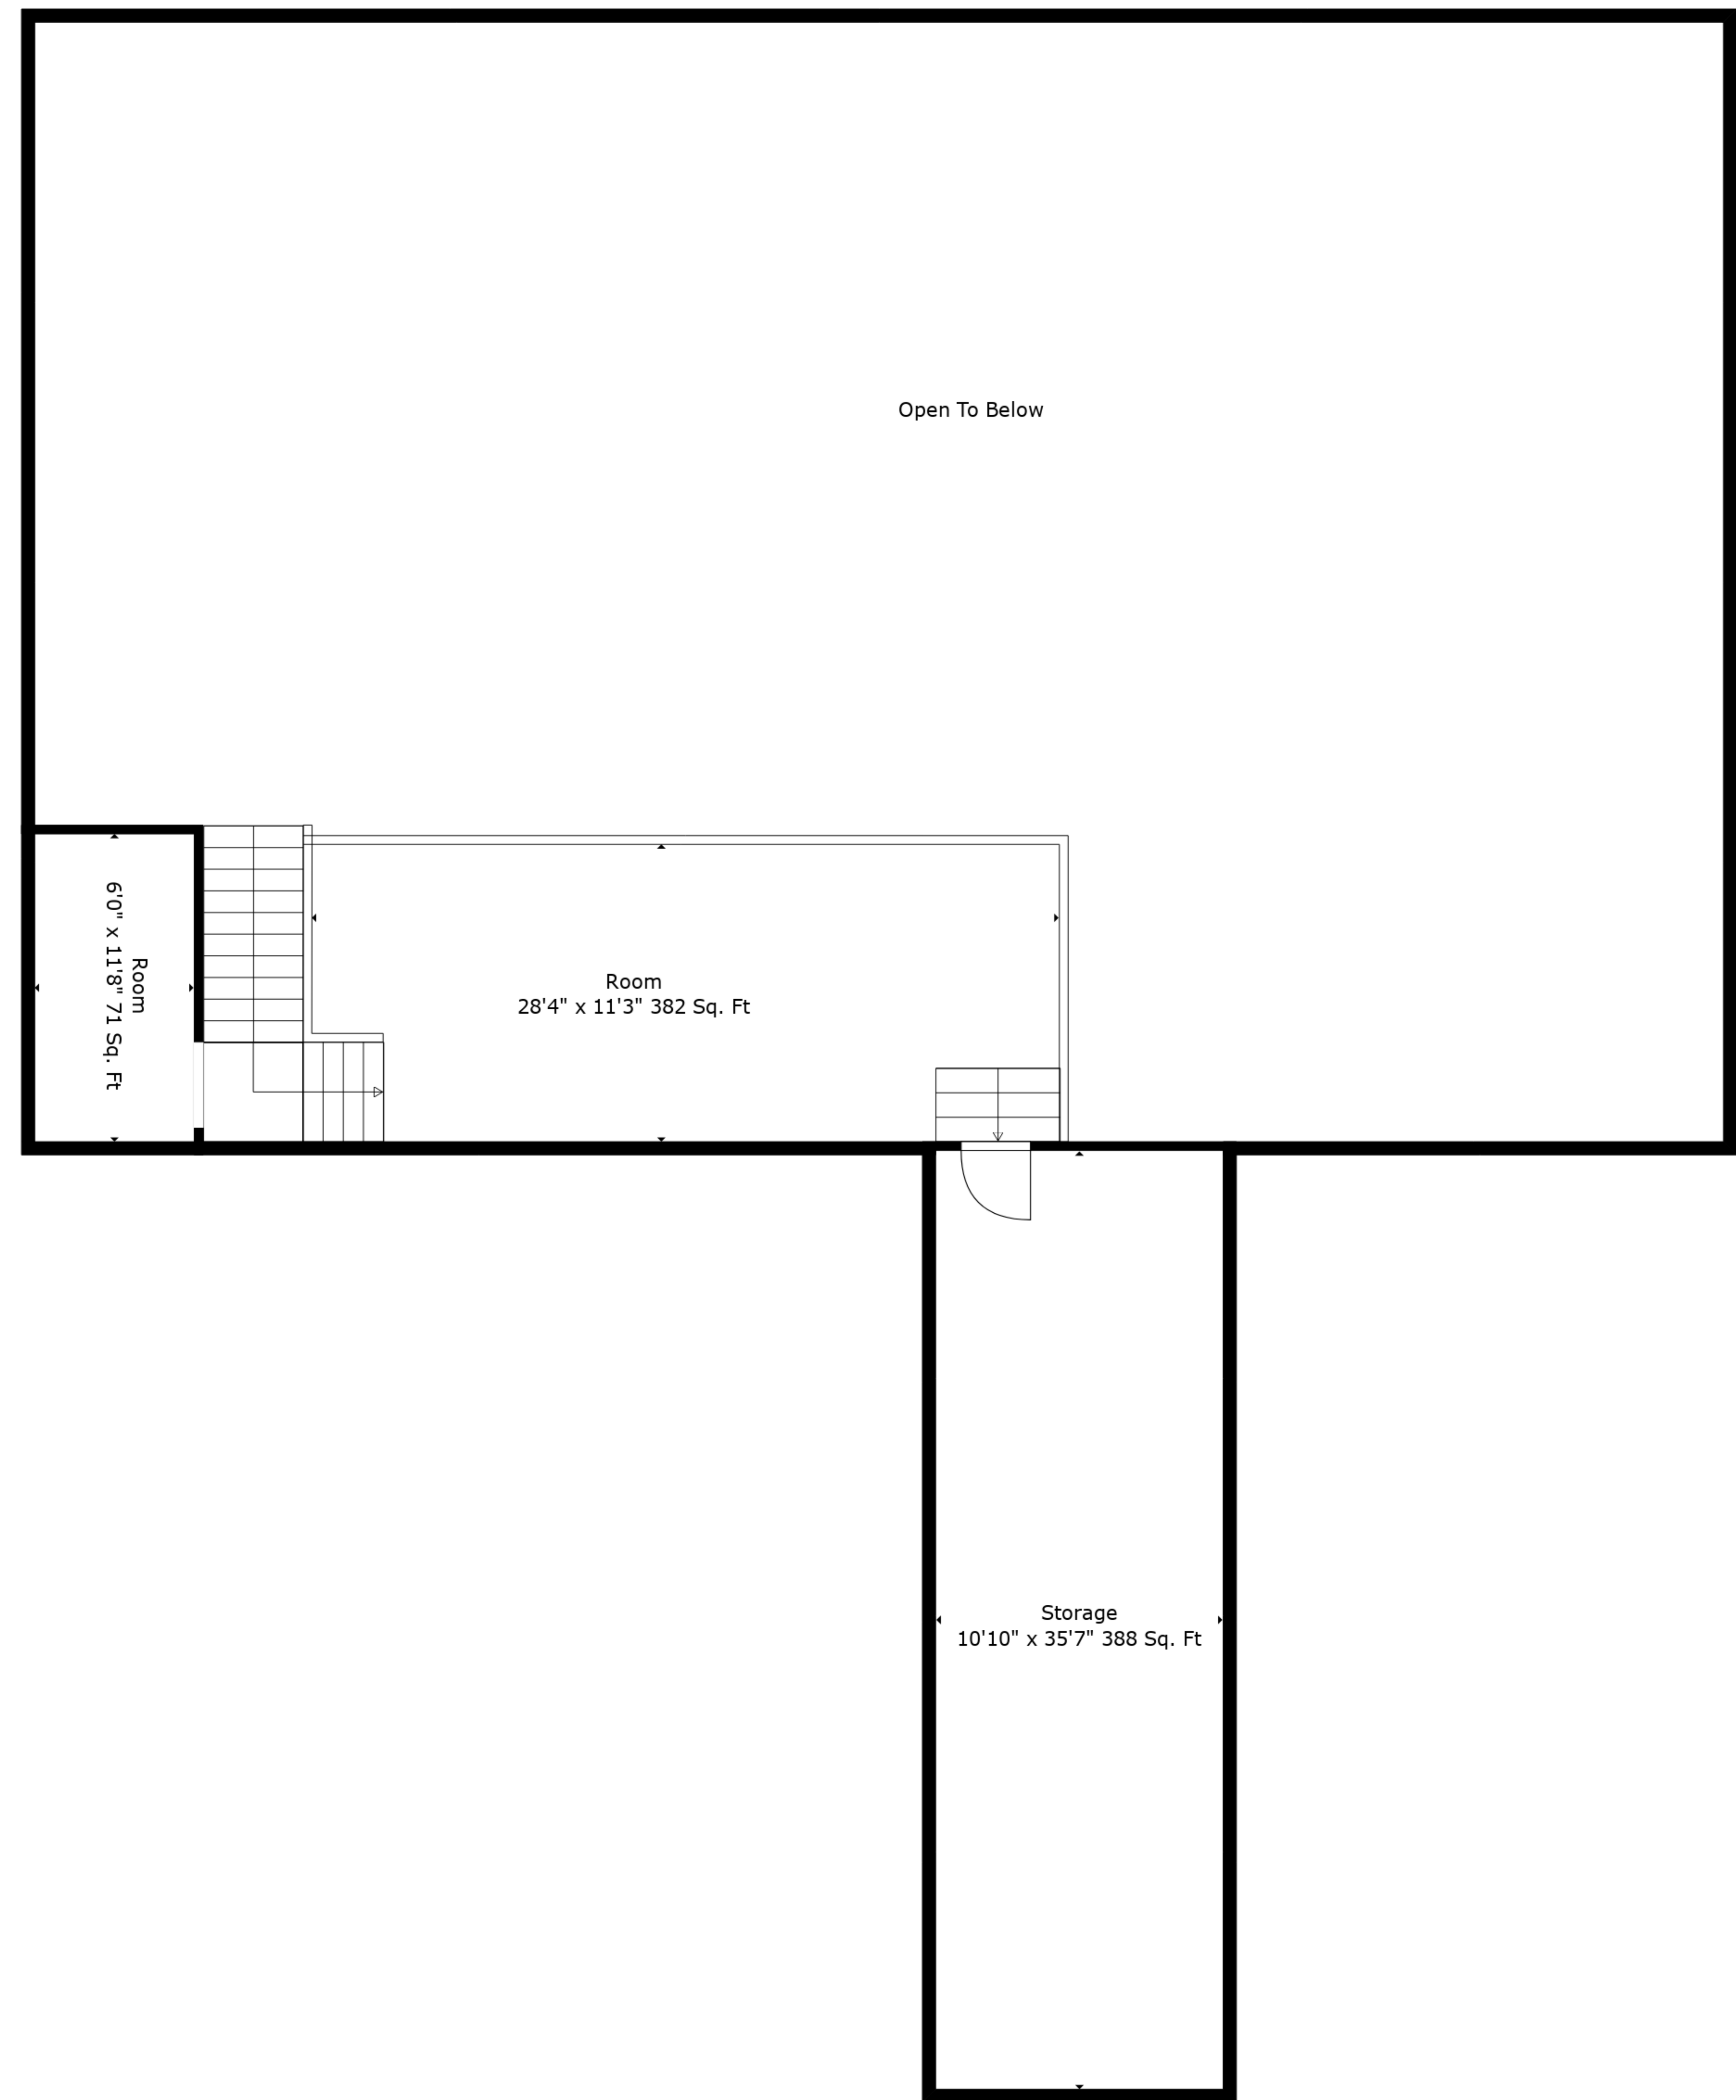

**TOTAL: 1762 sq. ft**

FLOOR 1: 1762 sq. ft, FLOOR 2: 0 sq. ft

EXCLUDED AREAS: OFFICE: 115 sq. ft, GARAGE: 2573 sq. ft, STORAGE: 392 sq. ft,  
ROOM: 459 sq. ft, OPEN TO BELOW: 2259 sq. ft

Measurements Are Deemed Highly Reliable But Not Guaranteed.

Floor 1

Floor 2

**TOTAL: 1762 sq. ft**

FLOOR 1: 1762 sq. ft, FLOOR 2: 0 sq. ft

EXCLUDED AREAS: OFFICE: 115 sq. ft, GARAGE: 2573 sq. ft, STORAGE: 392 sq. ft,  
ROOM: 459 sq. ft, OPEN TO BELOW: 2259 sq. ft

Measurements Are Deemed Highly Reliable But Not Guaranteed.