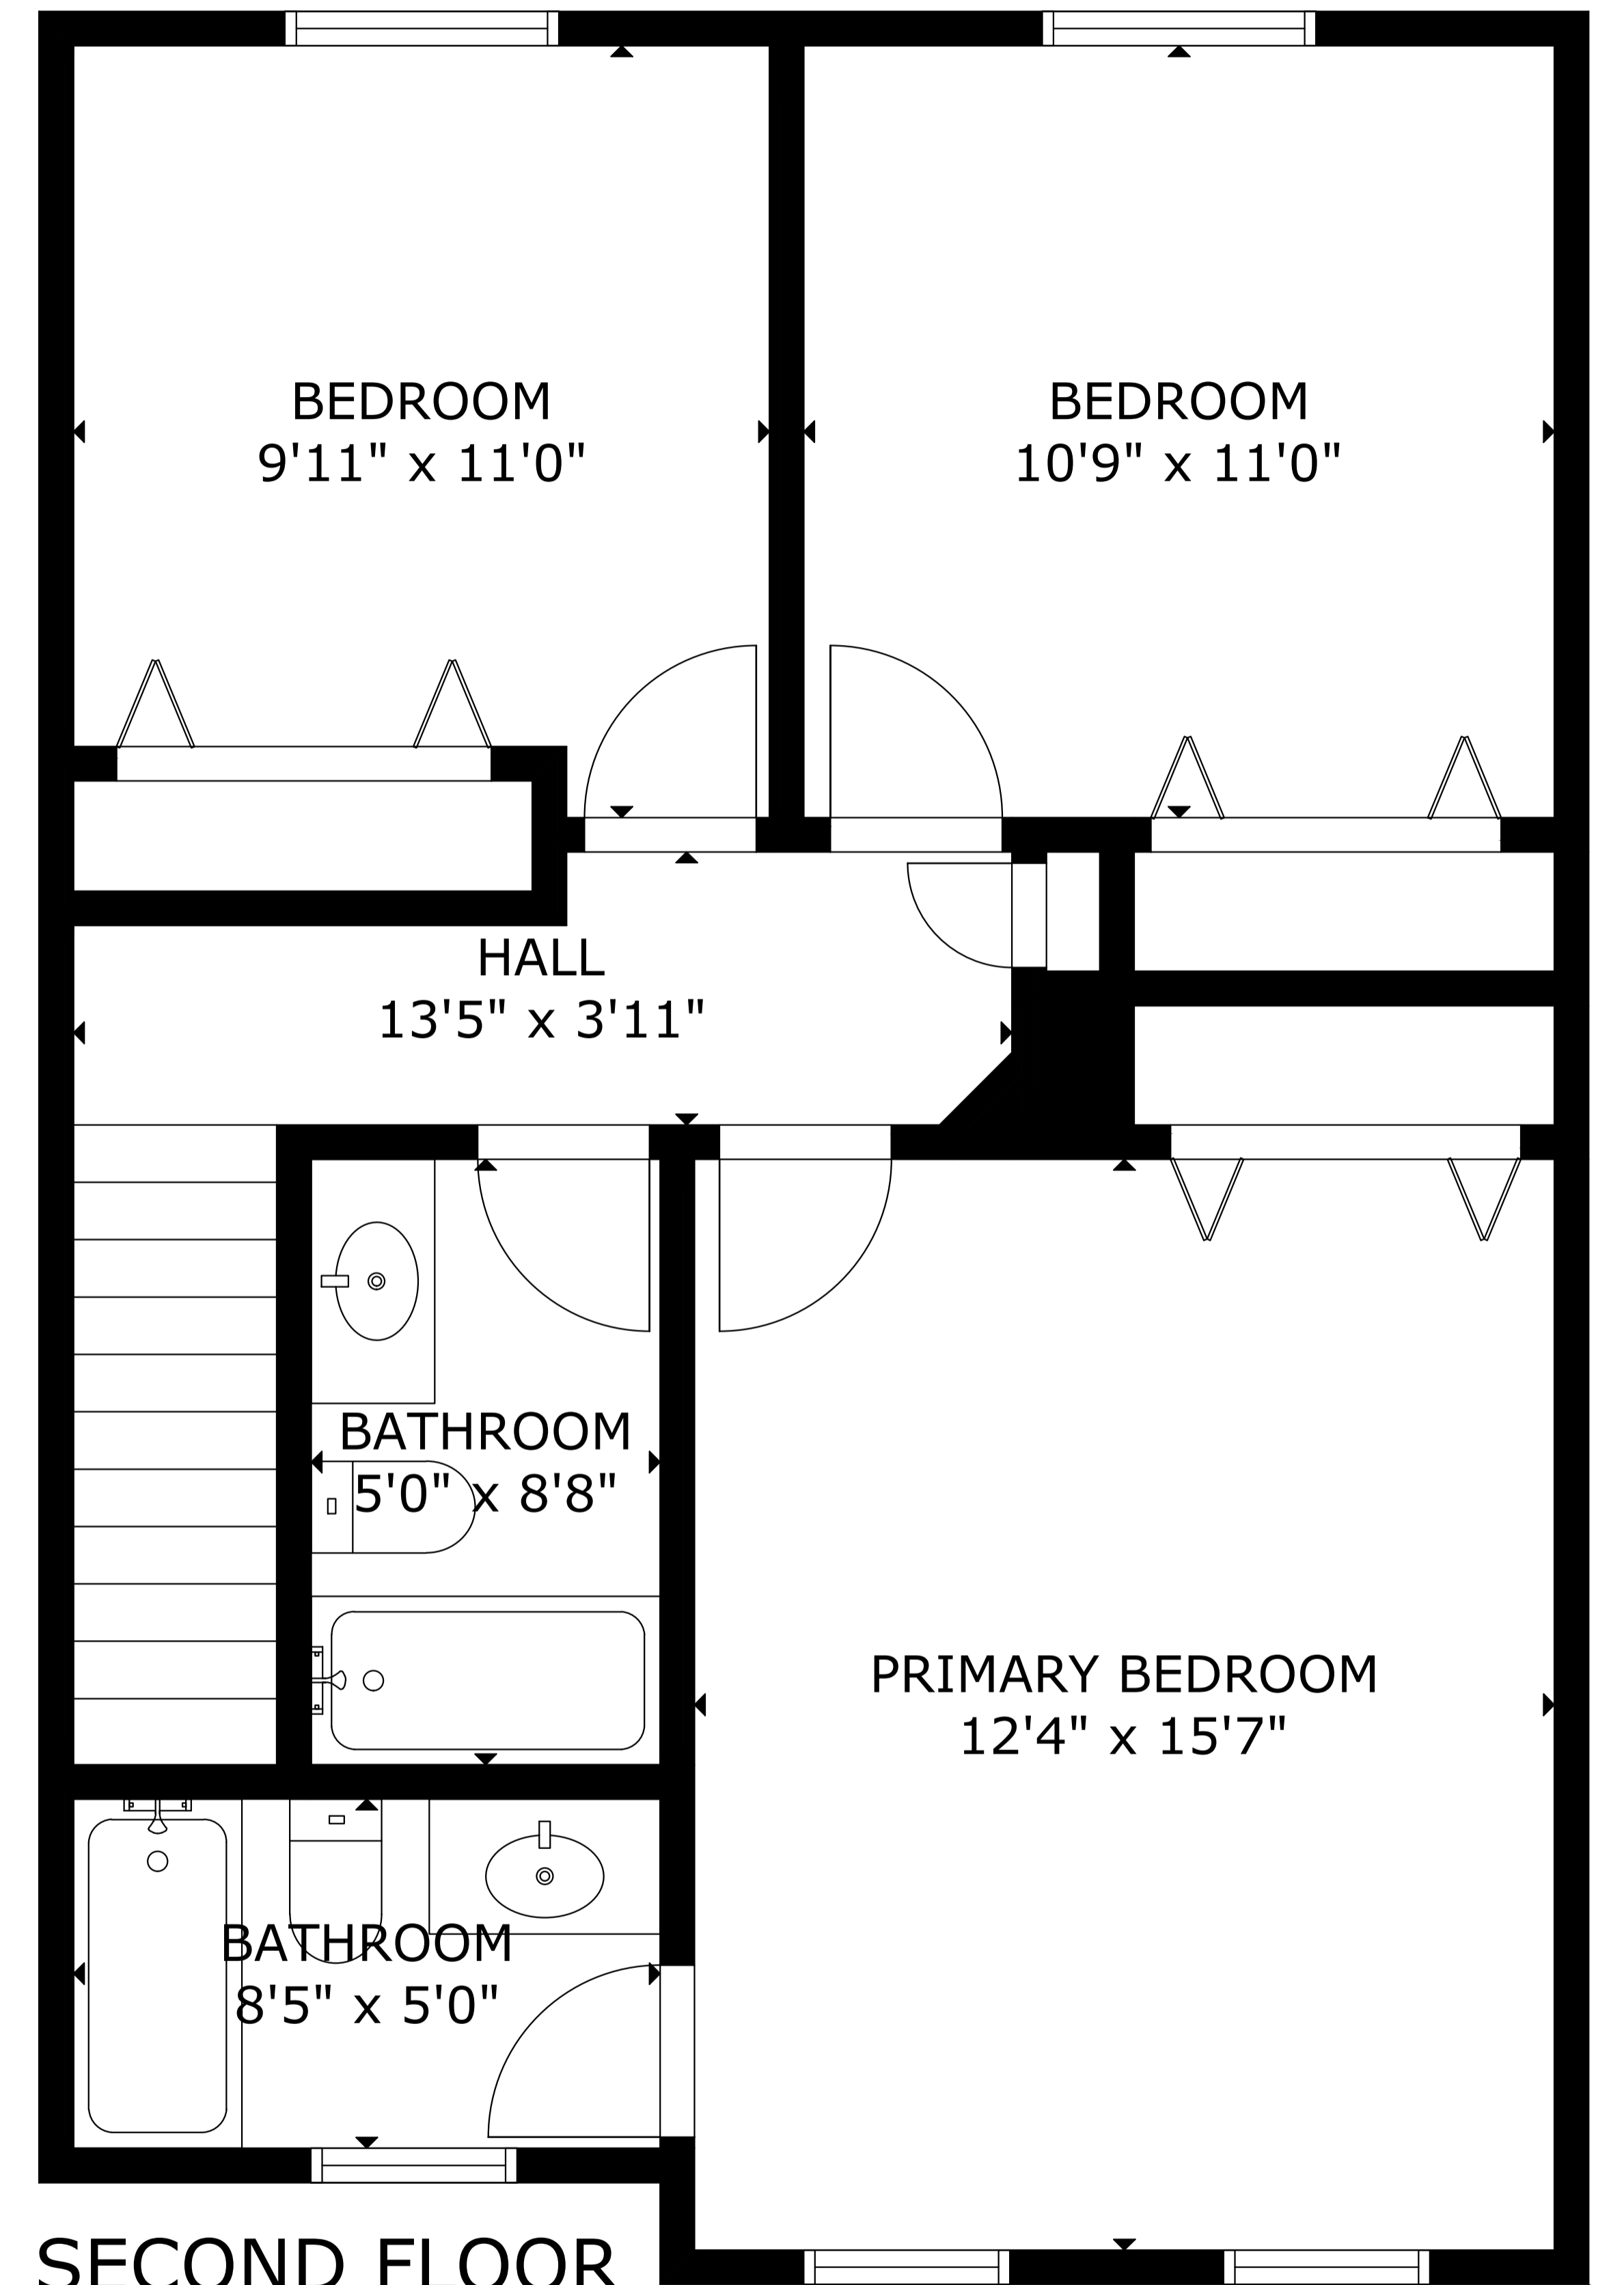

FIRST FLOOR

SECOND FLOOR

GROSS INTERNAL AREA
 TOTAL: 1,548 sq ft
 FIRST FLOOR: 893 sq ft, SECOND FLOOR: 655 sq ft
 EXCLUDED AREAS: GARAGE: 380 sq ft
 SIZE AND DIMENSIONS ARE APPROXIMATE, ACTUAL MAY VARY