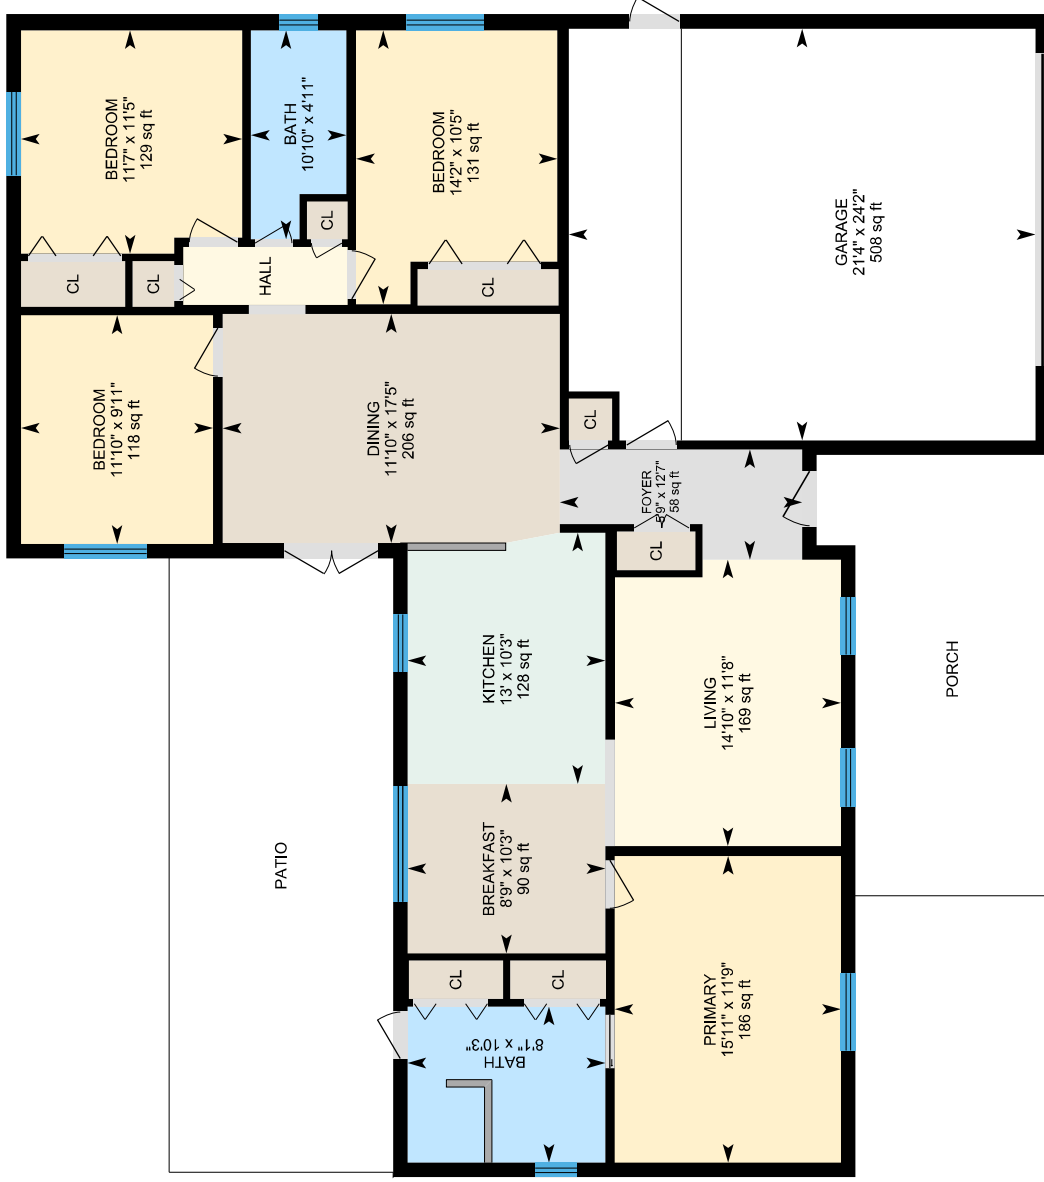

# 3710 Hawthorne Ln, Winter Park, FL

1st Floor Finished Area 1668.59 sq ft  
Unfinished Area 551.89 sq ft

PREPARED: 2023/12/02

# 3710 Hawthorne Ln, Winter Park, FL

New Floor    Finished Area N/A  
Unfinished Area N/A

PREPARED: 2023/12/02

White regions are excluded from total floor area in iGUIDE floor plans. All room dimensions and floor areas must be considered approximate and are subject to independent verification.