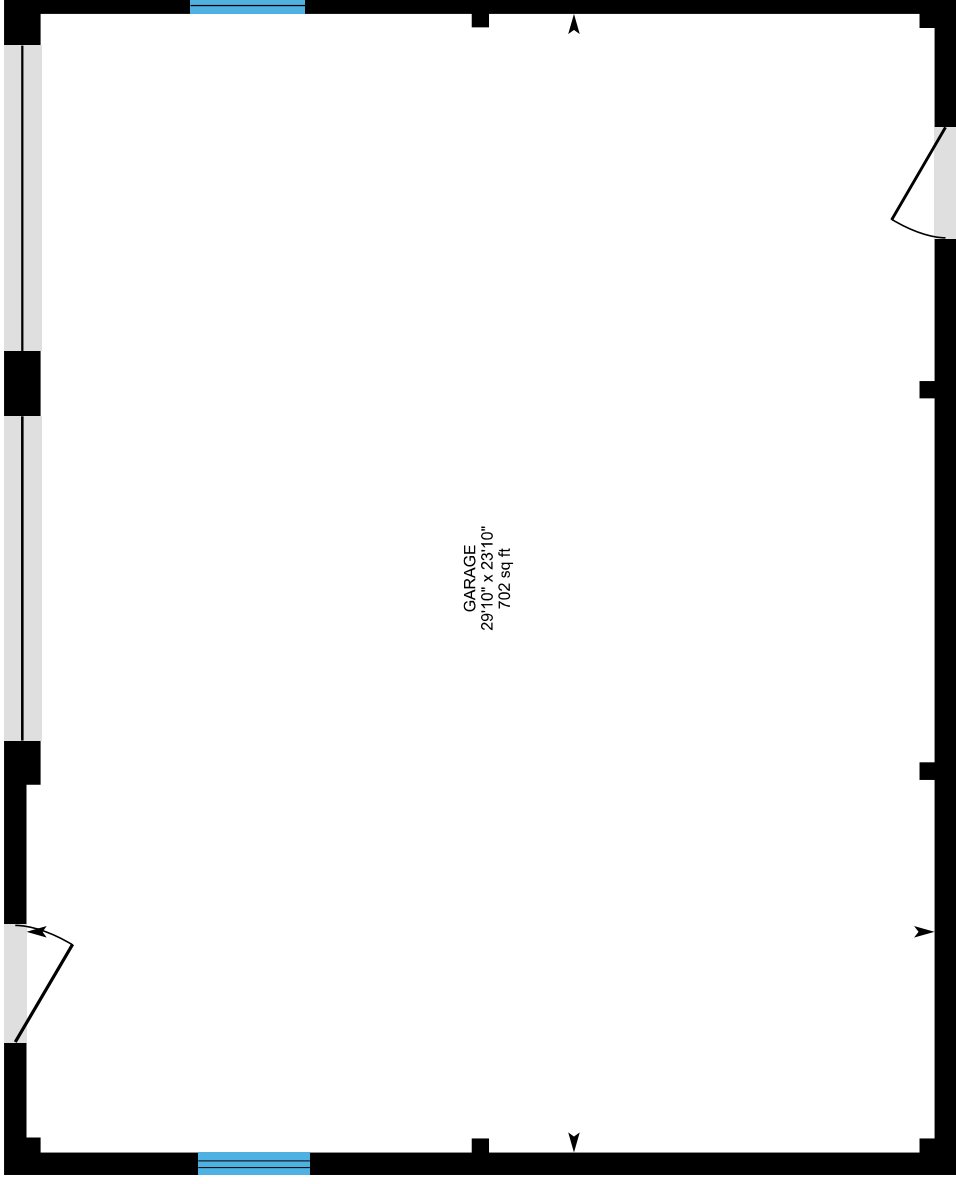

# 3710 Hawthorne Ln, Winter Park, FL

1st Floor Finished Area 1668.59 sq ft  
Unfinished Area 551.89 sq ft

PREPARED: 2023/12/02

# 3710 Hawthorne Ln, Winter Park, FL

New Floor    Finished Area N/A  
Unfinished Area N/A

PREPARED: 2023/12/02

White regions are excluded from total floor area in iGUIDE floor plans. All room dimensions and floor areas must be considered approximate and are subject to independent verification.