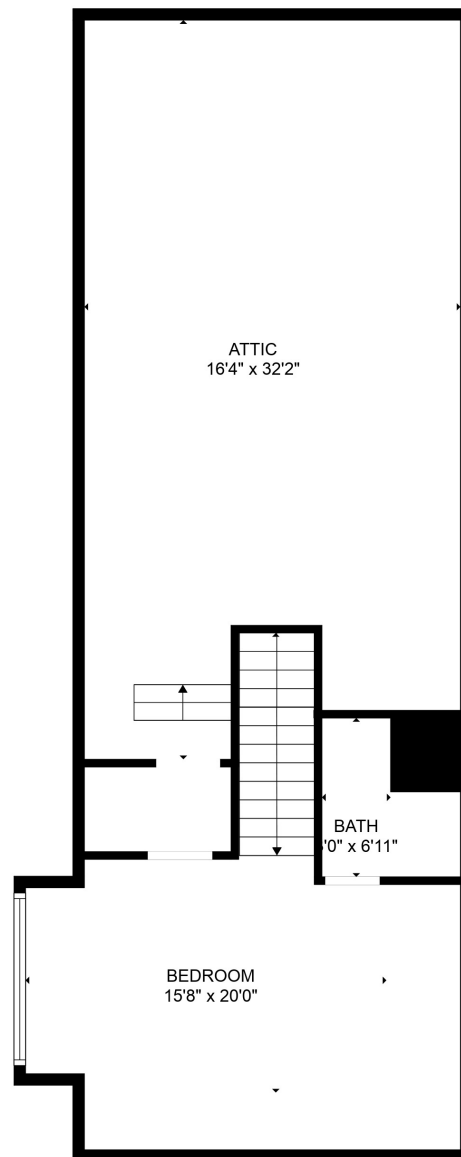

Total scanned area: 4571 sq. ft

SIZES AND DIMENSIONS ARE APPROXIMATE. ACTUAL MAY VARY.

Total scanned area: 4571 sq. ft

SIZES AND DIMENSIONS ARE APPROXIMATE. ACTUAL MAY VARY.

Total scanned area: 4571 sq. ft

SIZES AND DIMENSIONS ARE APPROXIMATE. ACTUAL MAY VARY.