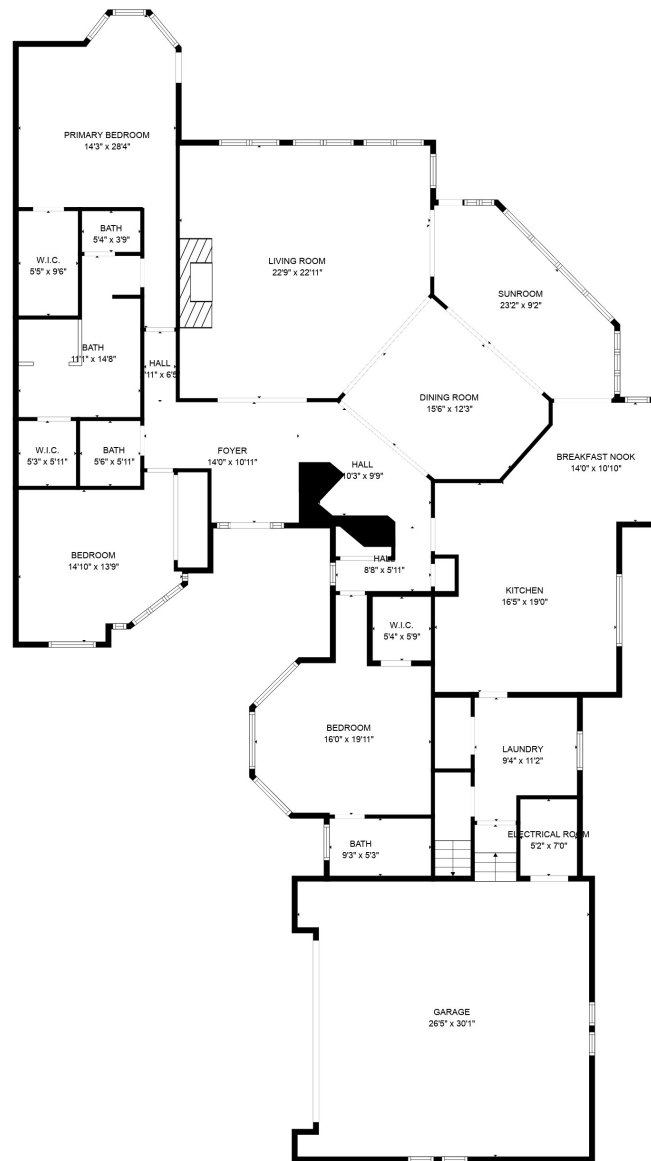

Total scanned area: 4571 sq. ft

SIZES AND DIMENSIONS ARE APPROXIMATE. ACTUAL MAY VARY.

Total scanned area: 4571 sq. ft

SIZES AND DIMENSIONS ARE APPROXIMATE. ACTUAL MAY VARY.

Total scanned area: 4571 sq. ft

SIZES AND DIMENSIONS ARE APPROXIMATE. ACTUAL MAY VARY.