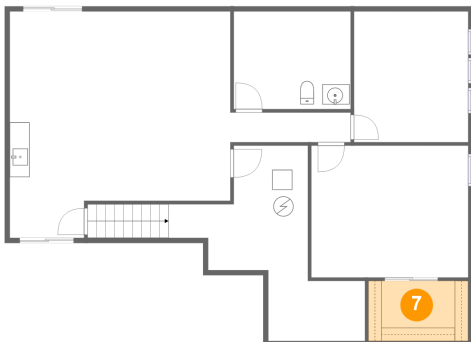

5 Floor 1 - WC

Dimensions: 11'9" x 9'9"
Area: 115 sq. ft
Counted as living area: Yes

Heated: Yes
Finished: Yes
Enclosed: Yes
Contiguous: Yes
Permitted: Yes
Wet space: Yes
Addition: No
Conversion: No

6424 Hagemann Pointe Court, St. Louis, St. Louis County, Missouri, United States, 63128

6 Floor 1 - Hall

Dimensions: 12'1" x 2'11"
Area: 36 sq. ft
Counted as living area: Yes

Heated: Yes
Finished: Yes
Enclosed: Yes
Contiguous: Yes
Permitted: Yes
Wet space: No
Addition: No
Conversion: No

7 Floor 1 - W.I.C.