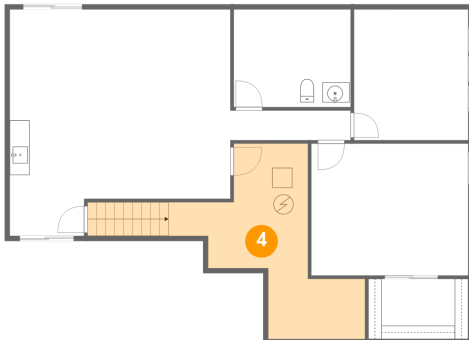

4 Floor 1 - Electrical Room

Dimensions: 13'11" x 19'7"
Area: 213 sq. ft
Counted as living area: No

Heated: No
Finished: No
Enclosed: Yes
Contiguous: Yes
Permitted: Yes
Wet space: No
Addition: No
Conversion: No