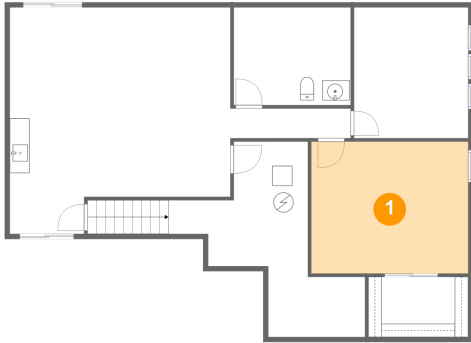

 **3,473** Total sqft

6424 Hagemann Pointe Court, St. Louis, St. Louis County, Missouri, United States, 63128

Room dimensions

Floor 1

Total sqft: 1349

Living area: 954

#		Dimensions	sqft	Counted as living area
1	Bedroom	15'9" x 13'2"	208 sq. ft	Yes
2	Room	11'5" x 13'1"	150 sq. ft	No
3	Recreation Room	22'1" x 22'8"	448 sq. ft	Yes
4	Electrical Room	13'11" x 19'7"	213 sq. ft	No
5	WC	11'9" x 9'9"	115 sq. ft	Yes
6	Hall	12'1" x 2'11"	36 sq. ft	Yes
7	W.I.C.	10'0" x 6'0"	60 sq. ft	Yes

6424 Hagemann Pointe Court, St. Louis, St. Louis County, Missouri, United States, 63128

Room dimensions

Floor 2

Total sqft: 2124 Living area: 1517

#		Dimensions	sqft	Counted as living area
8	Foyer	6'1" x 6'11"	64 sq. ft	Yes
9	Hall	13'10" x 5'5"	50 sq. ft	Yes
10	Living Room	14'9" x 19'0"	281 sq. ft	Yes
11	Bedroom	10'0" x 11'6"	115 sq. ft	Yes
12	W.I.C.	6'3" x 4'9"	29 sq. ft	Yes
13	Bedroom	9'8" x 13'11"	118 sq. ft	Yes
14	Kitchen	13'3" x 12'6"	142 sq. ft	Yes
15	Garage	19'4" x 21'3"	373 sq. ft	No
16	Bath	8'3" x 5'9"	48 sq. ft	Yes
17	Primary Bedroom	11'5" x 18'9"	200 sq. ft	Yes
18	Laundry	10'10" x 5'8"	67 sq. ft	Yes

**6424 Hagemann Pointe Court, St. Louis, St. Louis
County, Missouri, United States, 63128**

#		Dimensions	sqft	Counted as living area
19	Bath	8'3" x 9'3"	68 sq. ft	Yes
20	Balcony	15'7" x 14'1"	194 sq. ft	No
21	Dining Area	10'6" x 13'4"	134 sq. ft	Yes

6424 Hagemann Pointe Court, St. Louis, St. Louis County, Missouri, United States, 63128

1 Floor 1 - Bedroom

Dimensions: 15'9" x 13'2"
Area: 208 sq. ft
Counted as living area: Yes

Heated: Yes
Finished: Yes
Enclosed: Yes
Contiguous: Yes
Permitted: Yes
Wet space: No
Addition: No
Conversion: No