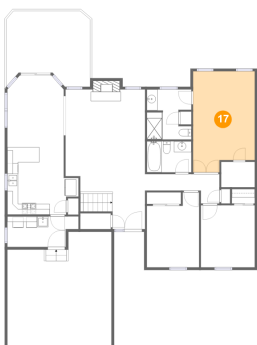

Dimensions: 13'3" x 12'6"
Area: 142 sq. ft
Counted as living area: Yes

Heated: Yes
Finished: Yes
Enclosed: Yes
Contiguous: Yes
Permitted: Yes
Wet space: No
Addition: No
Conversion: No

6424 Hagemann Pointe Court, St. Louis, St. Louis County, Missouri, United States, 63128

15 Floor 2 - Garage

Dimensions: 19'4" x 21'3"
Area: 373 sq. ft
Counted as living area: No

Heated: No
Finished: No
Enclosed: Yes
Contiguous: Yes
Permitted: Yes
Wet space: No
Addition: No
Conversion: No

16 Floor 2 - Bath

Dimensions: 11'5" x 18'9"
Area: 200 sq. ft
Counted as living area: Yes

Heated: Yes
Finished: Yes
Enclosed: Yes
Contiguous: Yes
Permitted: Yes
Wet space: No
Addition: No
Conversion: No

6424 Hagemann Pointe Court, St. Louis, St. Louis County, Missouri, United States, 63128