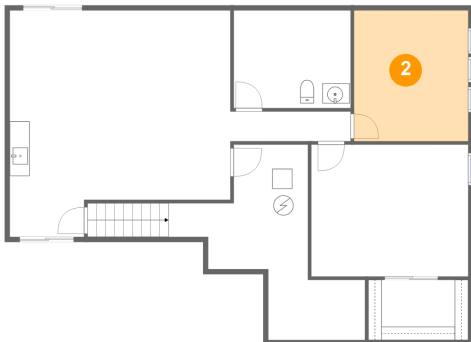

6424 Hagemann Pointe Court, St. Louis, St. Louis County, Missouri, United States, 63128

1 Floor 1 - Bedroom

Dimensions: 15'9" x 13'2"
Area: 208 sq. ft
Counted as living area: Yes

Heated: Yes
Finished: Yes
Enclosed: Yes
Contiguous: Yes
Permitted: Yes
Wet space: No
Addition: No
Conversion: No

2 Floor 1 - Room

Dimensions: 11'5" x 13'1"
Area: 150 sq. ft
Counted as living area: No

Heated: Yes
Finished: No
Enclosed: Yes
Contiguous: Yes
Permitted: Yes
Wet space: No
Addition: No
Conversion: No

6424 Hagemann Pointe Court, St. Louis, St. Louis County, Missouri, United States, 63128