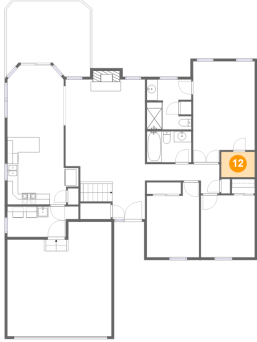

6424 Hagemann Pointe Court, St. Louis, St. Louis County, Missouri, United States, 63128

12 Floor 2 - W.I.C.

Dimensions: 6'3" x 4'9"
Area: 29 sq. ft
Counted as living area: Yes

Heated: Yes
Finished: Yes
Enclosed: Yes
Contiguous: Yes
Permitted: Yes
Wet space: No
Addition: No
Conversion: No