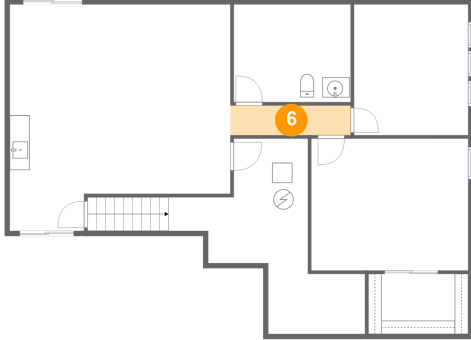

6424 Hagemann Pointe Court, St. Louis, St. Louis County, Missouri, United States, 63128

6 Floor 1 - Hall

Dimensions: 12'1" x 2'11"
Area: 36 sq. ft
Counted as living area: Yes

Heated: Yes
Finished: Yes
Enclosed: Yes
Contiguous: Yes
Permitted: Yes
Wet space: No
Addition: No
Conversion: No