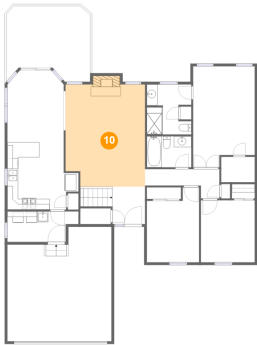

Heated: Yes
Finished: Yes
Enclosed: Yes
Contiguous: Yes
Permitted: Yes
Wet space: No
Addition: No
Conversion: No

6424 Hagemann Pointe Court, St. Louis, St. Louis County, Missouri, United States, 63128

9 Floor 2 - Hall

Dimensions: 13'10" x 5'5"
Area: 50 sq. ft
Counted as living area: Yes

Heated: Yes
Finished: Yes
Enclosed: Yes
Contiguous: Yes
Permitted: Yes
Wet space: No
Addition: No
Conversion: No

10 Floor 2 - Living Room