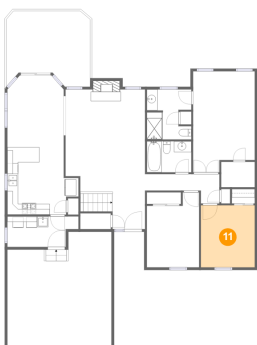

Dimensions: 13'10" x 5'5"
Area: 50 sq. ft
Counted as living area: Yes

Heated: Yes
Finished: Yes
Enclosed: Yes
Contiguous: Yes
Permitted: Yes
Wet space: No
Addition: No
Conversion: No

10 Floor 2 - Living Room

Dimensions: 14'9" x 19'0"
Area: 281 sq. ft
Counted as living area: Yes

Heated: Yes
Finished: Yes
Enclosed: Yes
Contiguous: Yes
Permitted: Yes
Wet space: No
Addition: No
Conversion: No

11 Floor 2 - Bedroom

Dimensions: 10'0" x 11'6"
Area: 115 sq. ft
Counted as living area: Yes

Heated: Yes
Finished: Yes
Enclosed: Yes
Contiguous: Yes
Permitted: Yes
Wet space: No
Addition: No
Conversion: No

6424 Hagemann Pointe Court, St. Louis, St. Louis County, Missouri, United States, 63128