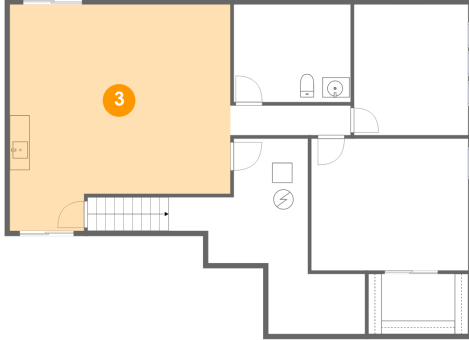

6424 Hagemann Pointe Court, St. Louis, St. Louis County, Missouri, United States, 63128

1 Floor 1 - Bedroom

Dimensions: 15'9" x 13'2"
Area: 208 sq. ft
Counted as living area: Yes

Heated: Yes
Finished: Yes
Enclosed: Yes
Contiguous: Yes
Permitted: Yes
Wet space: No
Addition: No
Conversion: No

2 Floor 1 - Room

Dimensions: 11'5" x 13'1"
Area: 150 sq. ft
Counted as living area: No

Heated: Yes
Finished: No
Enclosed: Yes
Contiguous: Yes
Permitted: Yes
Wet space: No
Addition: No
Conversion: No

6424 Hagemann Pointe Court, St. Louis, St. Louis County, Missouri, United States, 63128

3 Floor 1 - Recreation Room

Dimensions: 22'1" x 22'8"
Area: 448 sq. ft
Counted as living area: Yes

Heated: Yes
Finished: Yes
Enclosed: Yes
Contiguous: Yes
Permitted: Yes
Wet space: No
Addition: No
Conversion: No