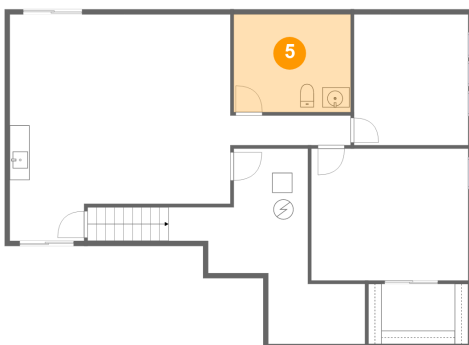

2 Floor 1 - Room

Dimensions: 11'5" x 13'1"
Area: 150 sq. ft
Counted as living area: No

Heated: Yes
Finished: No
Enclosed: Yes
Contiguous: Yes
Permitted: Yes
Wet space: No
Addition: No
Conversion: No

6424 Hagemann Pointe Court, St. Louis, St. Louis County, Missouri, United States, 63128

3 Floor 1 - Recreation Room

Dimensions: 22'1" x 22'8"
Area: 448 sq. ft
Counted as living area: Yes

Heated: Yes
Finished: Yes
Enclosed: Yes
Contiguous: Yes
Permitted: Yes
Wet space: No
Addition: No
Conversion: No

4 Floor 1 - Electrical Room

Dimensions: 13'11" x 19'7"
Area: 213 sq. ft
Counted as living area: No

Heated: No
Finished: No
Enclosed: Yes
Contiguous: Yes
Permitted: Yes
Wet space: No
Addition: No
Conversion: No

5 Floor 1 - WC

Dimensions: 11'9" x 9'9"
Area: 115 sq. ft
Counted as living area: Yes

Heated: Yes
Finished: Yes
Enclosed: Yes
Contiguous: Yes
Permitted: Yes
Wet space: Yes
Addition: No
Conversion: No

6424 Hagemann Pointe Court, St. Louis, St. Louis County, Missouri, United States, 63128