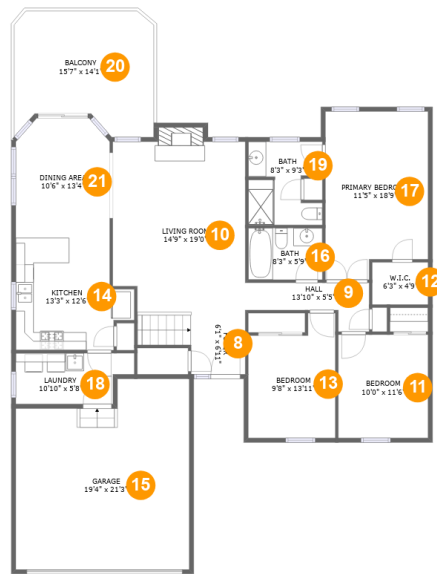

 **3,473** Total sqft

6424 Hagemann Pointe Court, St. Louis, St. Louis County, Missouri, United States, 63128

Room dimensions

Floor 1

Total sqft: 1349

Living area: 954

#		Dimensions	sqft	Counted as living area
1	Bedroom	15'9" x 13'2"	208 sq. ft	Yes
2	Room	11'5" x 13'1"	150 sq. ft	No
3	Recreation Room	22'1" x 22'8"	448 sq. ft	Yes
4	Electrical Room	13'11" x 19'7"	213 sq. ft	No
5	WC	11'9" x 9'9"	115 sq. ft	Yes
6	Hall	12'1" x 2'11"	36 sq. ft	Yes
7	W.I.C.	10'0" x 6'0"	60 sq. ft	Yes

6424 Hagemann Pointe Court, St. Louis, St. Louis County, Missouri, United States, 63128

Room dimensions

Floor 2

Total sqft: 2124 Living area: 1517

#		Dimensions	sqft	Counted as living area
8	Foyer	6'1" x 6'11"	64 sq. ft	Yes
9	Hall	13'10" x 5'5"	50 sq. ft	Yes
10	Living Room	14'9" x 19'0"	281 sq. ft	Yes
11	Bedroom	10'0" x 11'6"	115 sq. ft	Yes
12	W.I.C.	6'3" x 4'9"	29 sq. ft	Yes
13	Bedroom	9'8" x 13'11"	118 sq. ft	Yes
14	Kitchen	13'3" x 12'6"	142 sq. ft	Yes
15	Garage	19'4" x 21'3"	373 sq. ft	No
16	Bath	8'3" x 5'9"	48 sq. ft	Yes
17	Primary Bedroom	11'5" x 18'9"	200 sq. ft	Yes
18	Laundry	10'10" x 5'8"	67 sq. ft	Yes

12 Floor 2 - W.I.C.

Dimensions: 6'3" x 4'9"
Area: 29 sq. ft
Counted as living area: Yes

Heated: Yes
Finished: Yes
Enclosed: Yes
Contiguous: Yes
Permitted: Yes
Wet space: No
Addition: No
Conversion: No

13 Floor 2 - Bedroom

21 Floor 2 - Dining Area

Dimensions: 10'6" x 13'4"
Area: 134 sq. ft
Counted as living area: Yes

Heated: Yes
Finished: Yes
Enclosed: Yes
Contiguous: Yes
Permitted: Yes
Wet space: No
Addition: No
Conversion: No