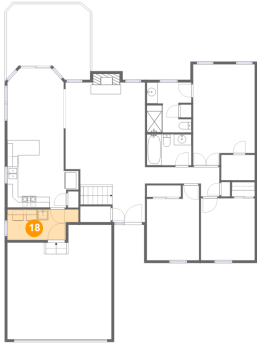

6424 Hagemann Pointe Court, St. Louis, St. Louis County, Missouri, United States, 63128

18 Floor 2 - Laundry

Dimensions: 10'10" x 5'8"
Area: 67 sq. ft
Counted as living area: Yes

Heated: Yes
Finished: Yes
Enclosed: Yes
Contiguous: Yes
Permitted: Yes
Wet space: No
Addition: No
Conversion: No