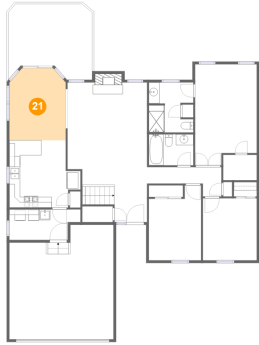

**6424 Hagemann Pointe Court, St. Louis, St. Louis
County, Missouri, United States, 63128**

21 Floor 2 - Dining Area

Dimensions: 10'6" x 13'4"
Area: 134 sq. ft
Counted as living area: Yes

Heated: Yes
Finished: Yes
Enclosed: Yes
Contiguous: Yes
Permitted: Yes
Wet space: No
Addition: No
Conversion: No