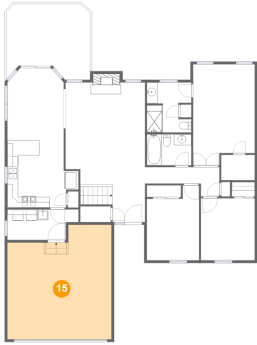

6424 Hagemann Pointe Court, St. Louis, St. Louis County, Missouri, United States, 63128

15 Floor 2 - Garage

Dimensions: 19'4" x 21'3"
Area: 373 sq. ft
Counted as living area: No

Heated: No
Finished: No
Enclosed: Yes
Contiguous: Yes
Permitted: Yes
Wet space: No
Addition: No
Conversion: No