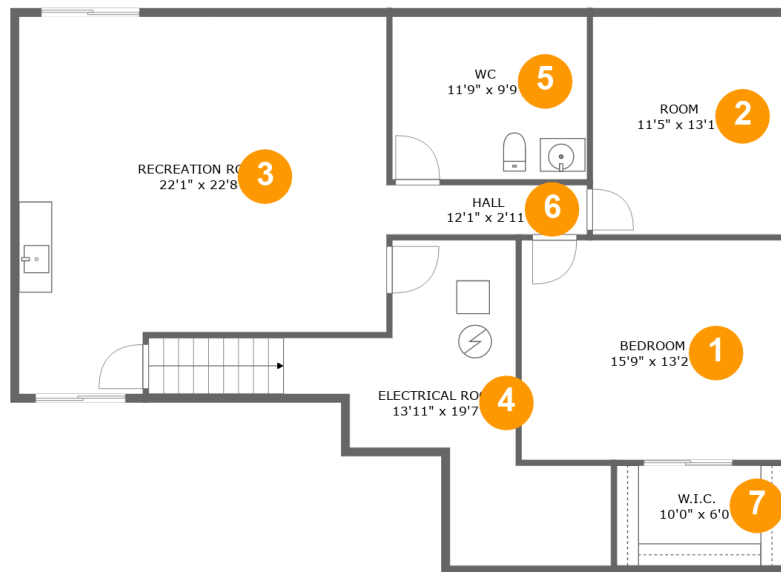

 **3,473** Total sqft

6424 Hagemann Pointe Court, St. Louis, St. Louis County, Missouri, United States, 63128

Room dimensions

Floor 1

Total sqft: 1349

Living area: 954

#		Dimensions	sqft	Counted as living area
1	Bedroom	15'9" x 13'2"	208 sq. ft	Yes
2	Room	11'5" x 13'1"	150 sq. ft	No
3	Recreation Room	22'1" x 22'8"	448 sq. ft	Yes
4	Electrical Room	13'11" x 19'7"	213 sq. ft	No
5	WC	11'9" x 9'9"	115 sq. ft	Yes
6	Hall	12'1" x 2'11"	36 sq. ft	Yes
7	W.I.C.	10'0" x 6'0"	60 sq. ft	Yes

6424 Hagemann Pointe Court, St. Louis, St. Louis County, Missouri, United States, 63128

Room dimensions

Floor 2

Total sqft: 2124 Living area: 1517

#		Dimensions	sqft	Counted as living area
8	Foyer	6'1" x 6'11"	64 sq. ft	Yes
9	Hall	13'10" x 5'5"	50 sq. ft	Yes
10	Living Room	14'9" x 19'0"	281 sq. ft	Yes
11	Bedroom	10'0" x 11'6"	115 sq. ft	Yes
12	W.I.C.	6'3" x 4'9"	29 sq. ft	Yes
13	Bedroom	9'8" x 13'11"	118 sq. ft	Yes
14	Kitchen	13'3" x 12'6"	142 sq. ft	Yes
15	Garage	19'4" x 21'3"	373 sq. ft	No
16	Bath	8'3" x 5'9"	48 sq. ft	Yes
17	Primary Bedroom	11'5" x 18'9"	200 sq. ft	Yes
18	Laundry	10'10" x 5'8"	67 sq. ft	Yes

12 Floor 2 - W.I.C.

Dimensions: 6'3" x 4'9"
Area: 29 sq. ft
Counted as living area: Yes

Heated: Yes
Finished: Yes
Enclosed: Yes
Contiguous: Yes
Permitted: Yes
Wet space: No
Addition: No
Conversion: No

13 Floor 2 - Bedroom

18 Floor 2 - Laundry

Dimensions: 10'10" x 5'8"
Area: 67 sq. ft
Counted as living area: Yes

Heated: Yes
Finished: Yes
Enclosed: Yes
Contiguous: Yes
Permitted: Yes
Wet space: No
Addition: No
Conversion: No