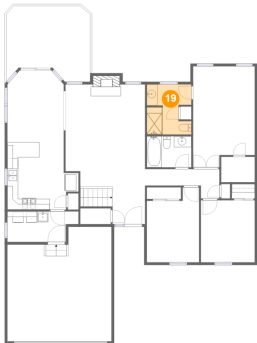

19 Floor 2 - Bath

Dimensions: 8'3" x 9'3"
Area: 68 sq. ft
Counted as living area: Yes

Heated: Yes
Finished: Yes
Enclosed: Yes
Contiguous: Yes
Permitted: Yes
Wet space: Yes
Addition: No
Conversion: No