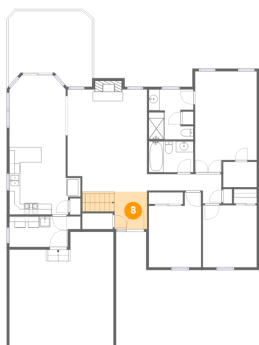

5 Floor 1 - WC

Dimensions: 11'9" x 9'9"
Area: 115 sq. ft
Counted as living area: Yes

Heated: Yes
Finished: Yes
Enclosed: Yes
Contiguous: Yes
Permitted: Yes
Wet space: Yes
Addition: No
Conversion: No

6424 Hagemann Pointe Court, St. Louis, St. Louis County, Missouri, United States, 63128

6 Floor 1 - Hall

Dimensions: 12'1" x 2'11"
Area: 36 sq. ft
Counted as living area: Yes

Heated: Yes
Finished: Yes
Enclosed: Yes
Contiguous: Yes
Permitted: Yes
Wet space: No
Addition: No
Conversion: No

7 Floor 1 - W.I.C.

Dimensions: 10'0" x 6'0"
Area: 60 sq. ft
Counted as living area: Yes

Heated: Yes
Finished: Yes
Enclosed: Yes
Contiguous: Yes
Permitted: Yes
Wet space: No
Addition: No
Conversion: No

8 Floor 2 - Foyer

Dimensions: 6'1" x 6'11"
Area: 64 sq. ft
Counted as living area: Yes