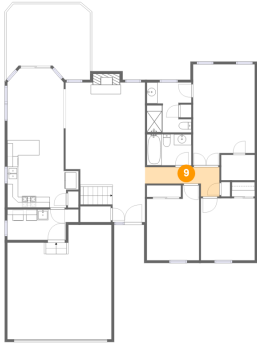

6424 Hagemann Pointe Court, St. Louis, St. Louis County, Missouri, United States, 63128

9 Floor 2 - Hall

Dimensions: 13'10" x 5'5"
Area: 50 sq. ft
Counted as living area: Yes

Heated: Yes
Finished: Yes
Enclosed: Yes
Contiguous: Yes
Permitted: Yes
Wet space: No
Addition: No
Conversion: No