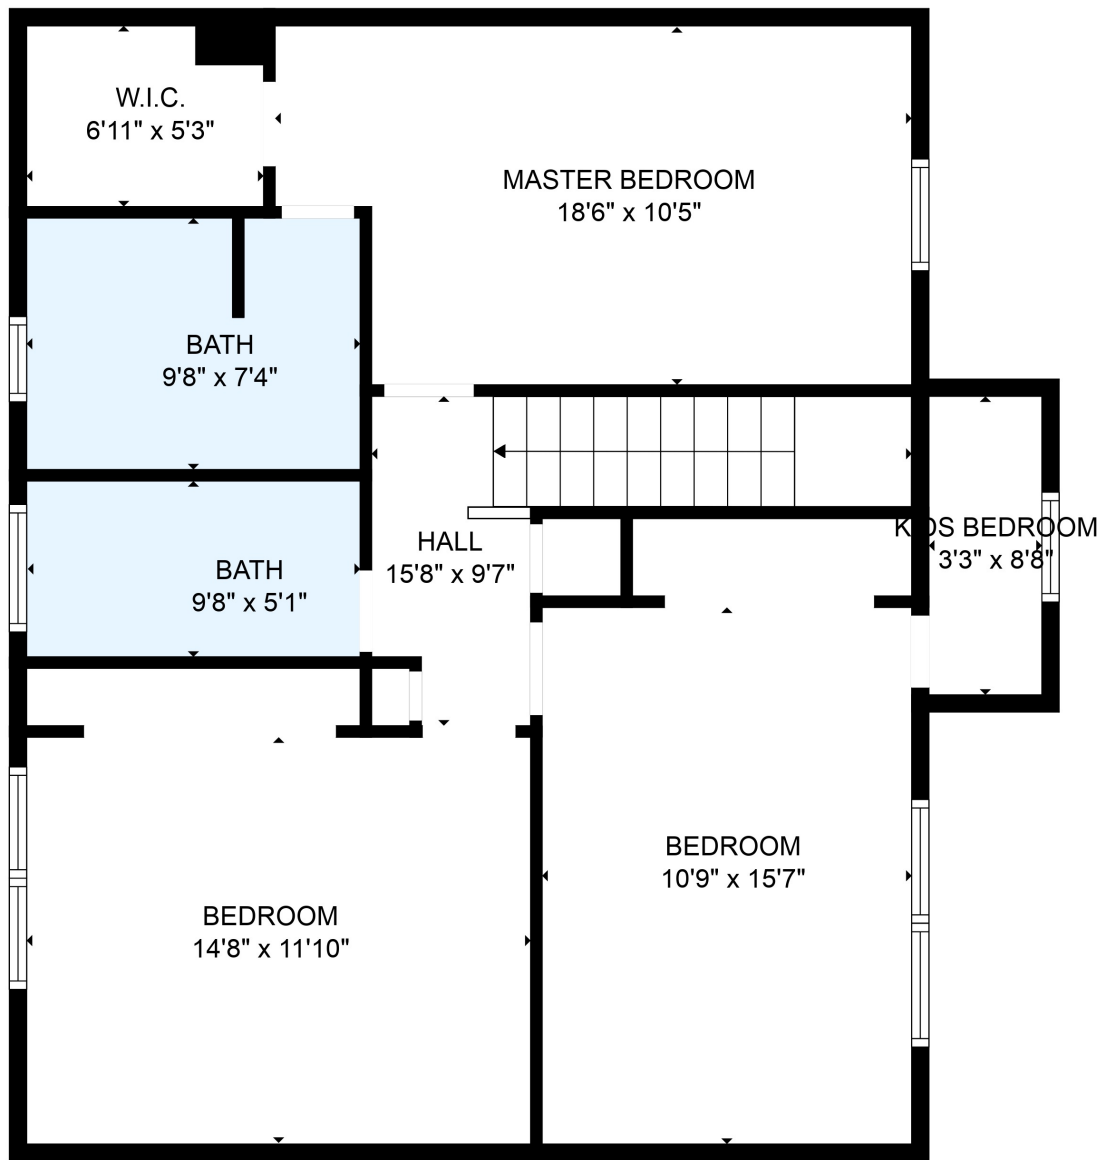

Total scanned area: 2536 sq. ft

MEASUREMENTS ARE CALCULATED BY CUBICASA TECHNOLOGY. DEEMED HIGHLY RELIABLE BUT NOT GUARANTEED.

Total scanned area: 2536 sq. ft

MEASUREMENTS ARE CALCULATED BY CUBICASA TECHNOLOGY. DEEMED HIGHLY RELIABLE BUT NOT GUARANTEED.

Total scanned area: 2536 sq. ft

MEASUREMENTS ARE CALCULATED BY CUBICASA TECHNOLOGY. DEEMED HIGHLY RELIABLE BUT NOT GUARANTEED.