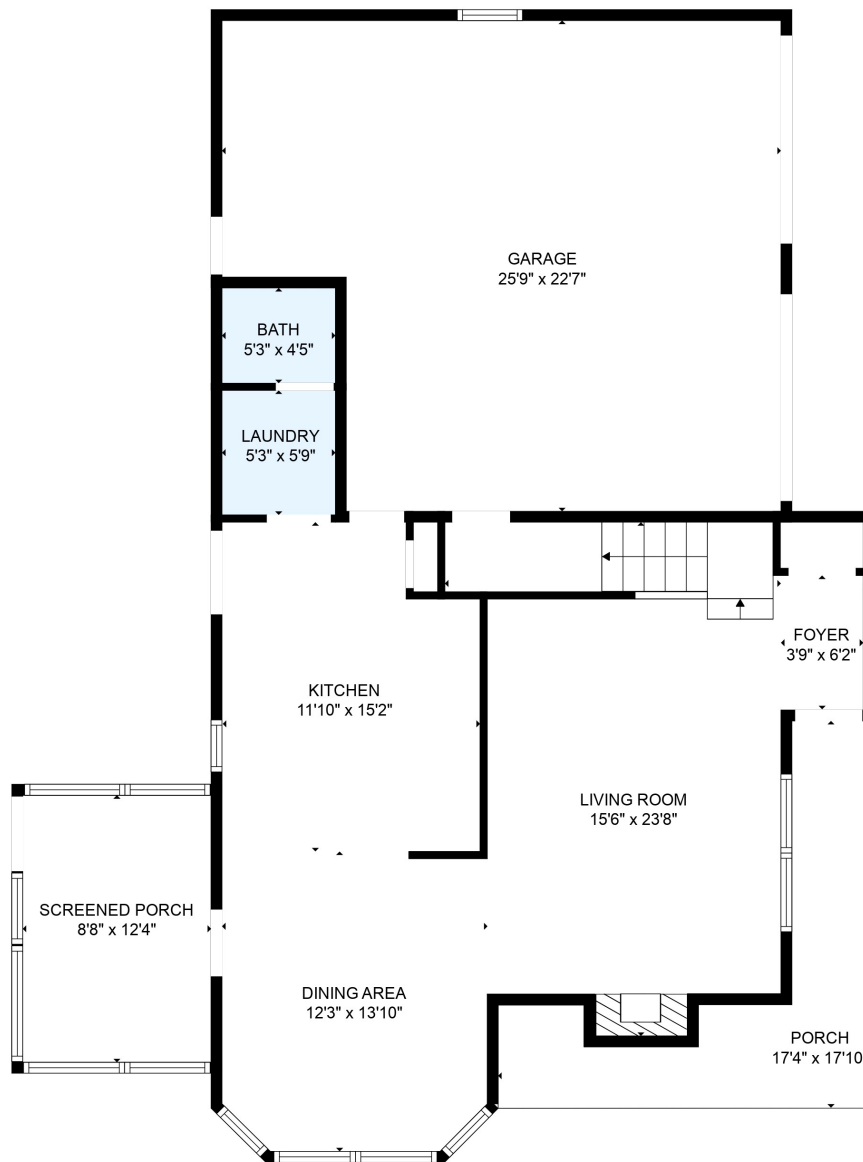

Total scanned area: 2536 sq. ft

MEASUREMENTS ARE CALCULATED BY CUBICASA TECHNOLOGY. DEEMED HIGHLY RELIABLE BUT NOT GUARANTEED.

Total scanned area: 2536 sq. ft

MEASUREMENTS ARE CALCULATED BY CUBICASA TECHNOLOGY. DEEMED HIGHLY RELIABLE BUT NOT GUARANTEED.

Total scanned area: 2536 sq. ft

MEASUREMENTS ARE CALCULATED BY CUBICASA TECHNOLOGY. DEEMED HIGHLY RELIABLE BUT NOT GUARANTEED.