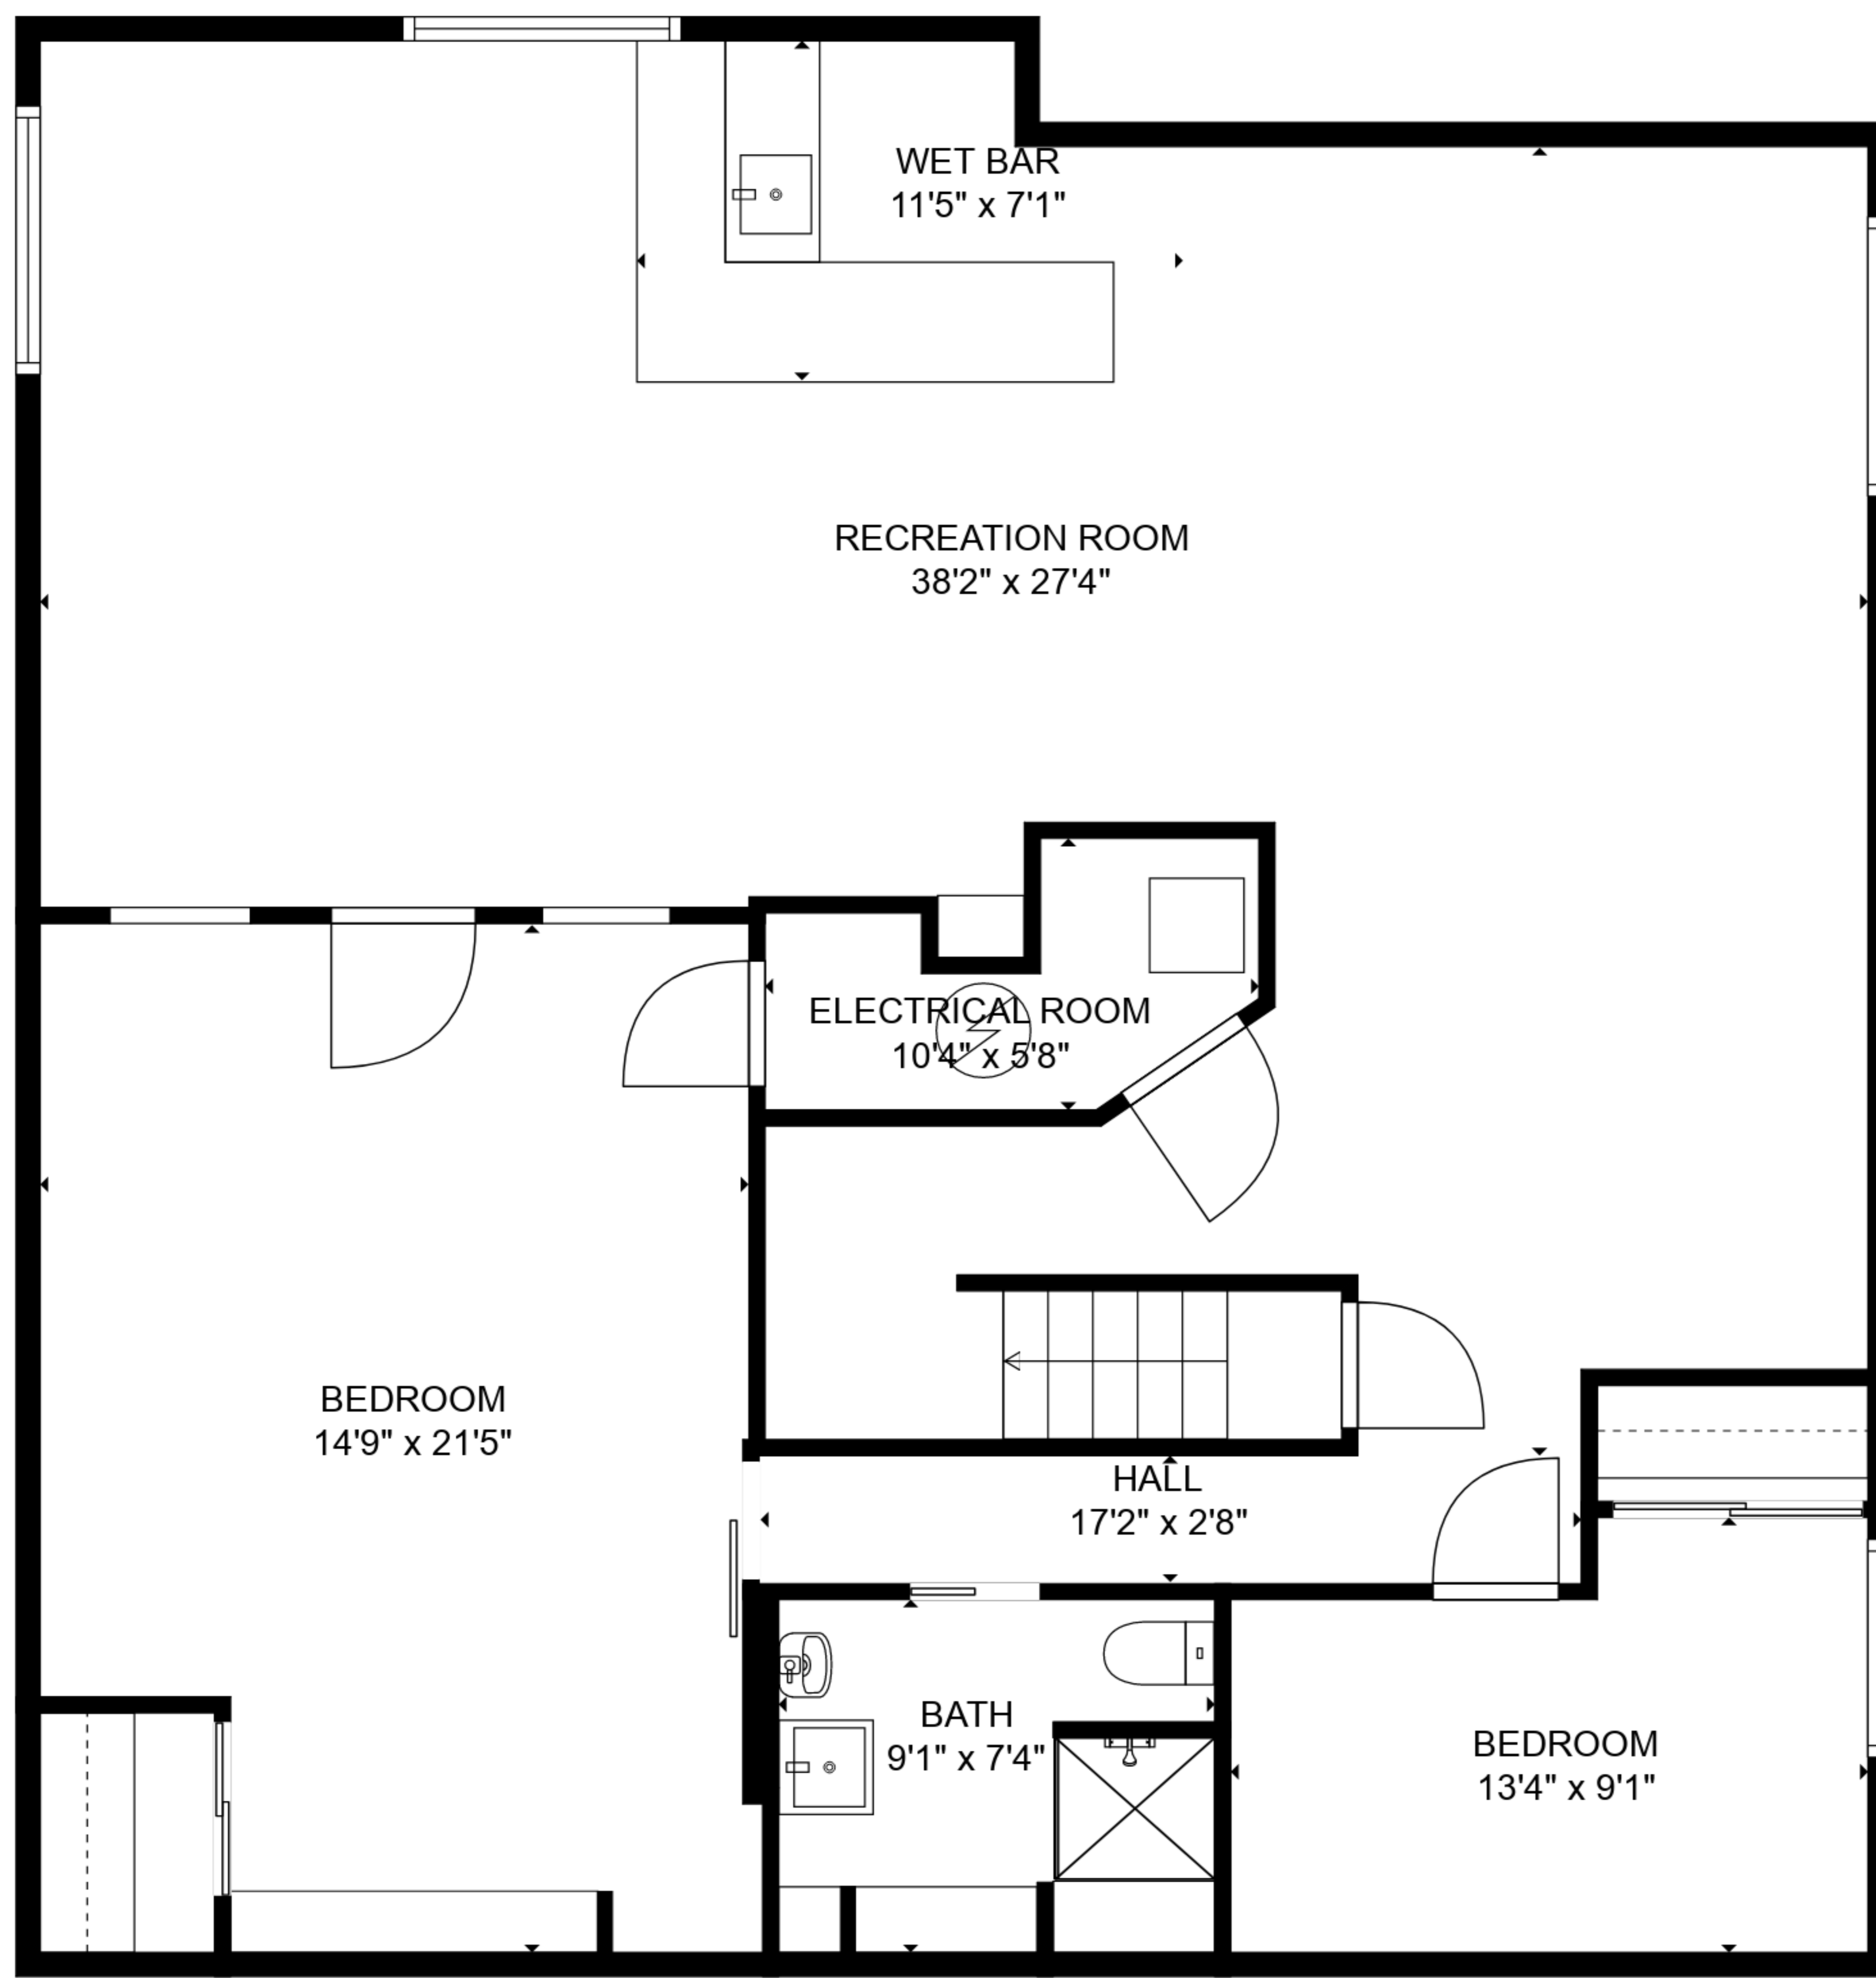

TOTAL: 3366 sq. ft

BELOW GROUND: 1442 sq. ft, FLOOR 2: 1924 sq. ft

EXCLUDED AREAS: ELECTRICAL ROOM: 42 sq. ft, GARAGE: 643 sq. ft, FIREPLACE: 6 sq. ft

SIZES AND DIMENSIONS ARE APPROXIMATE, ACTUAL MAY VARY.

FLOOR 1

FLOOR 2

TOTAL: 3366 sq. ft
 BELOW GROUND: 1442 sq. ft, FLOOR 2: 1924 sq. ft
 EXCLUDED AREAS: ELECTRICAL ROOM: 42 sq. ft, GARAGE: 643 sq. ft, FIREPLACE: 6 sq. ft

SIZES AND DIMENSIONS ARE APPROXIMATE, ACTUAL MAY VARY.