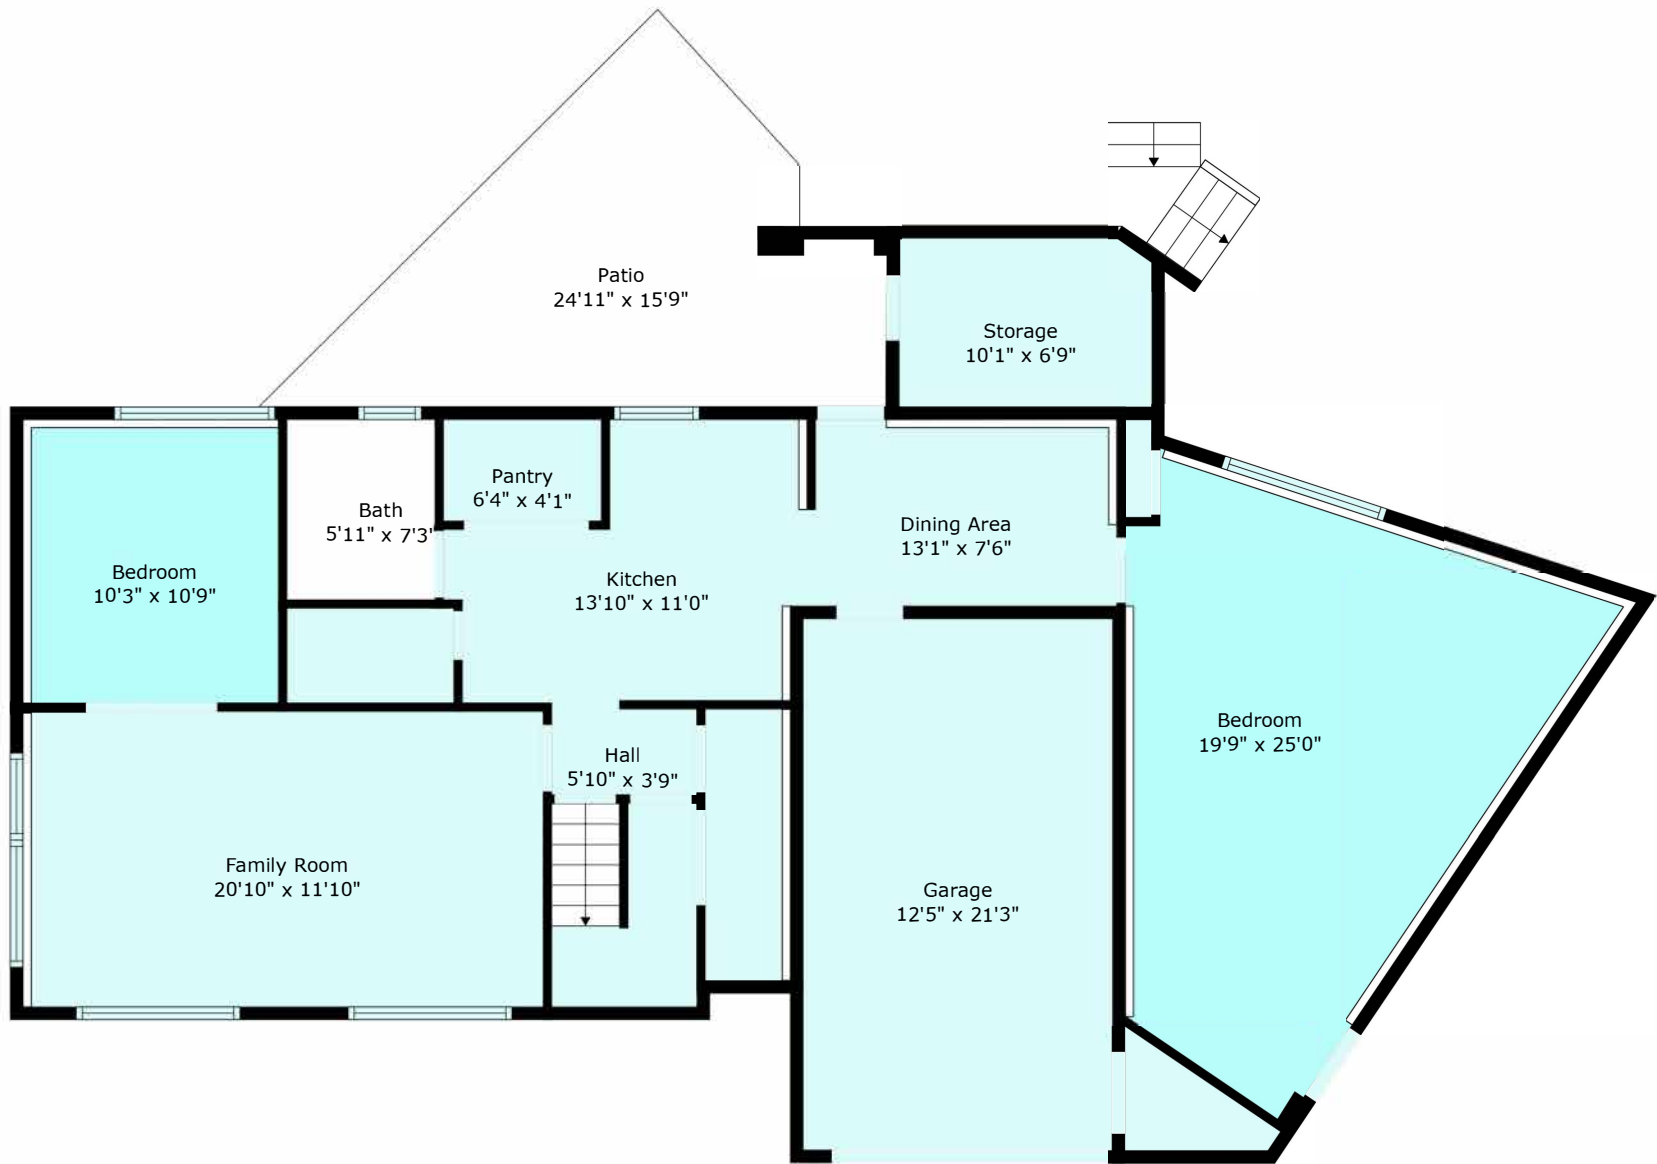

Estimated areas

FLOOR 1: 1295 sq. ft

FLOOR 2: 1616 sq. ft

Total: 2911 sq. ft

Storage 79 sq. ft, Deck 170 sq. ft, Garage 274 sq. ft

Sizes And Dimensions Are Approximate. Actual May Vary. E&O Insured.

Estimated areas

FLOOR 1: 1295 sq. ft

FLOOR 2: 1616 sq. ft

Total: 2911 sq. ft

Storage 79 sq. ft, Deck 170 sq. ft, Garage 274 sq. ft

Sizes And Dimensions Are Approximate. Actual May Vary. E&O Insured.

Estimated areas

FLOOR 1: 1295 sq. ft
 FLOOR 2: 1616 sq. ft

Total: 2911 sq. ft

Storage 79 sq. ft, Deck 170 sq. ft, Garage 274 sq. ft

Sizes And Dimensions Are Approximate. Actual May Vary. E&o Insured.