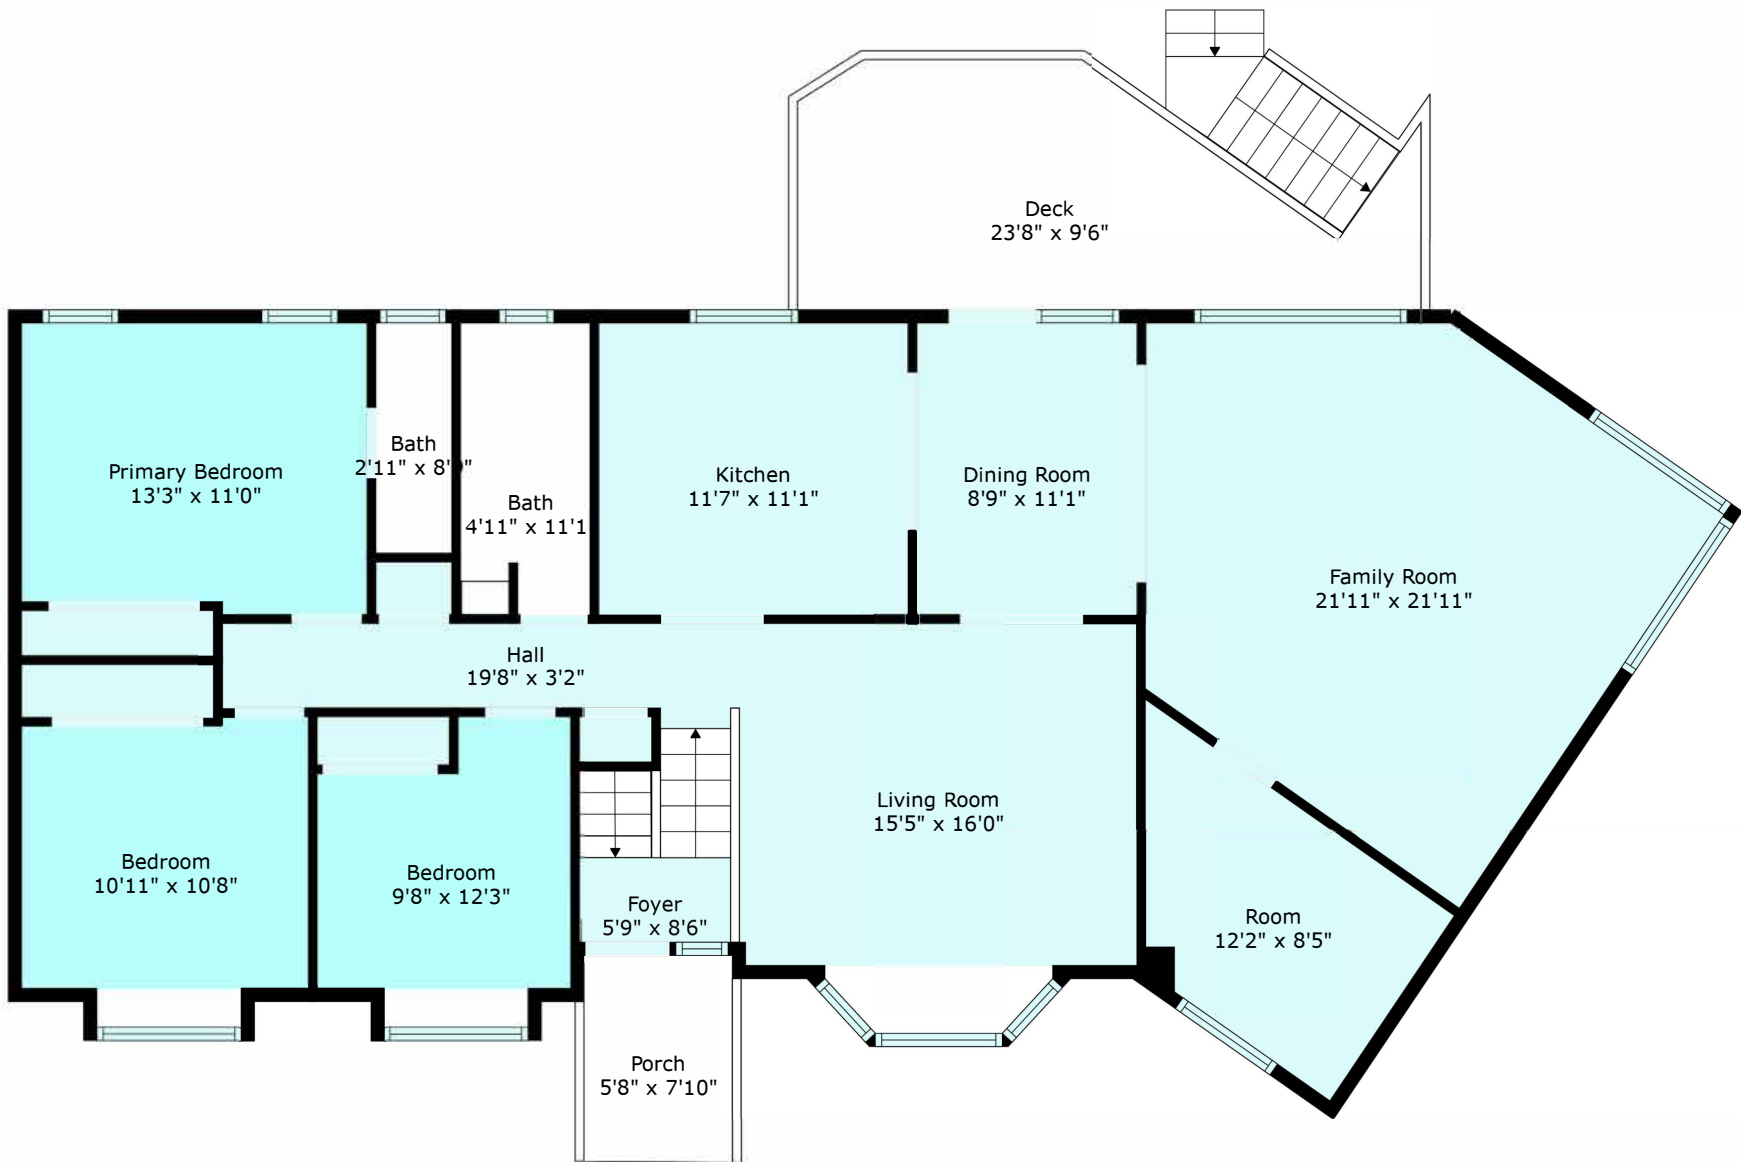

Estimated areas

FLOOR 1: 1295 sq. ft

FLOOR 2: 1616 sq. ft

Total: 2911 sq. ft

Storage 79 sq. ft, Deck 170 sq. ft, Garage 274 sq. ft

Sizes And Dimensions Are Approximate. Actual May Vary. E&O Insured.

Estimated areas

FLOOR 1: 1295 sq. ft

FLOOR 2: 1616 sq. ft

Total: 2911 sq. ft

Storage 79 sq. ft, Deck 170 sq. ft, Garage 274 sq. ft

Sizes And Dimensions Are Approximate. Actual May Vary. E&O Insured.

Estimated areas

FLOOR 1: 1295 sq. ft
 FLOOR 2: 1616 sq. ft

Total: 2911 sq. ft

Storage 79 sq. ft, Deck 170 sq. ft, Garage 274 sq. ft

Sizes And Dimensions Are Approximate. Actual May Vary. E&o Insured.