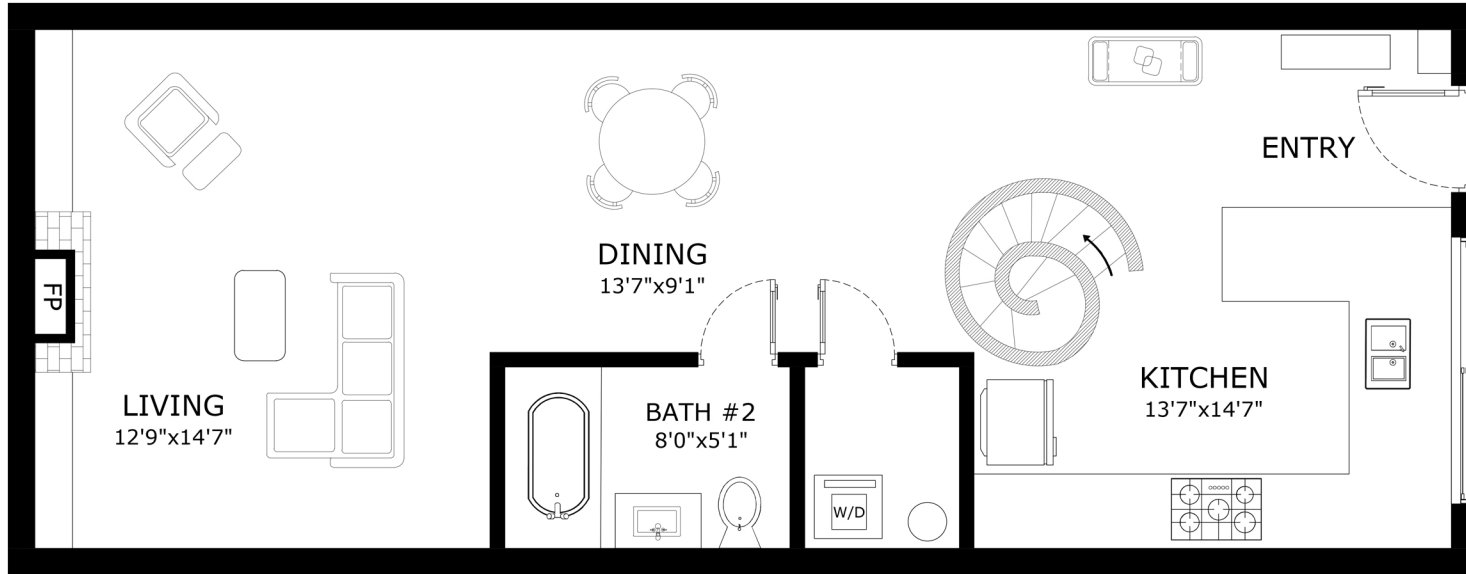

ADDRESS: 1501 37th Ave #B6 Oakland, CA 94601.

AREA:

First Floor = 664 Sq.Ft
Second Floor = 165 Sq.Ft

Total Area = 829 Sq.Ft

FIRST FLOOR

SECOND FLOOR

This floor plan is for illustration purposes only and is not intended to provide precise layout or measurements of the home. Potential buyers should investigate these issues to their own satisfaction.