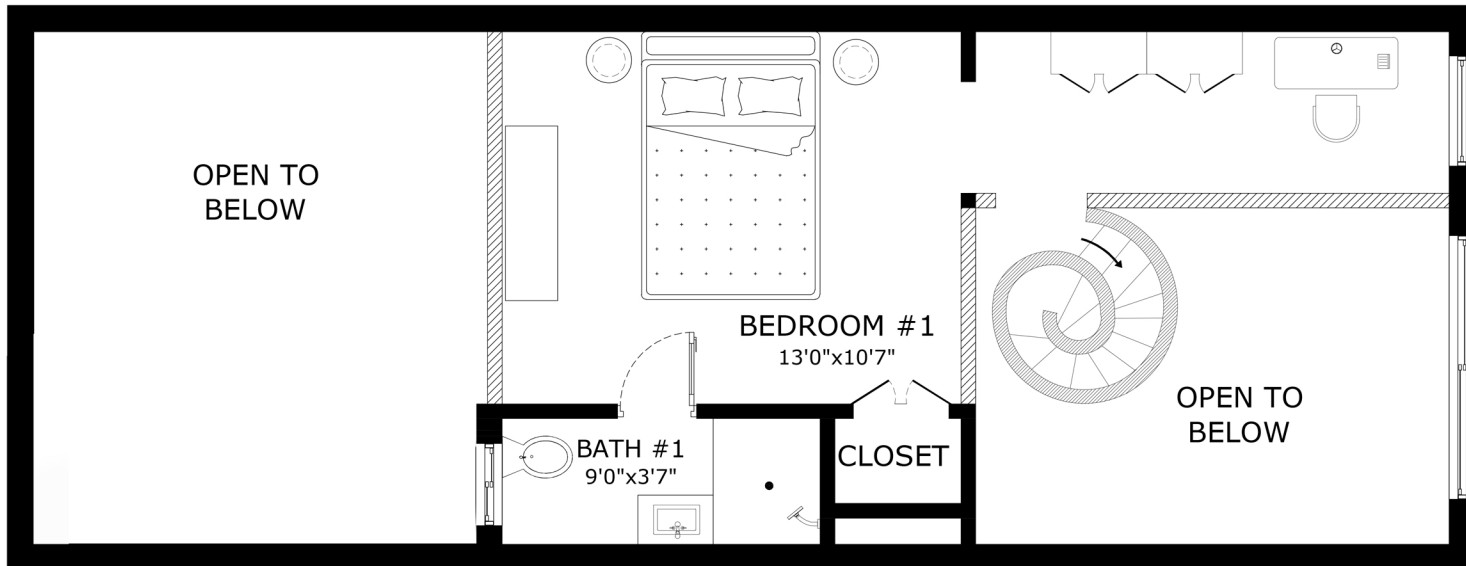

ADDRESS: 1501 37th Ave #B6 Oakland, CA 94601.

AREA:

First Floor = 664 Sq.Ft
Second Floor = 165 Sq.Ft

Total Area = 829 Sq.Ft

FIRST FLOOR

SECOND FLOOR

This floor plan is for illustration purposes only and is not intended to provide precise layout or measurements of the home. Potential buyers should investigate these issues to their own satisfaction.