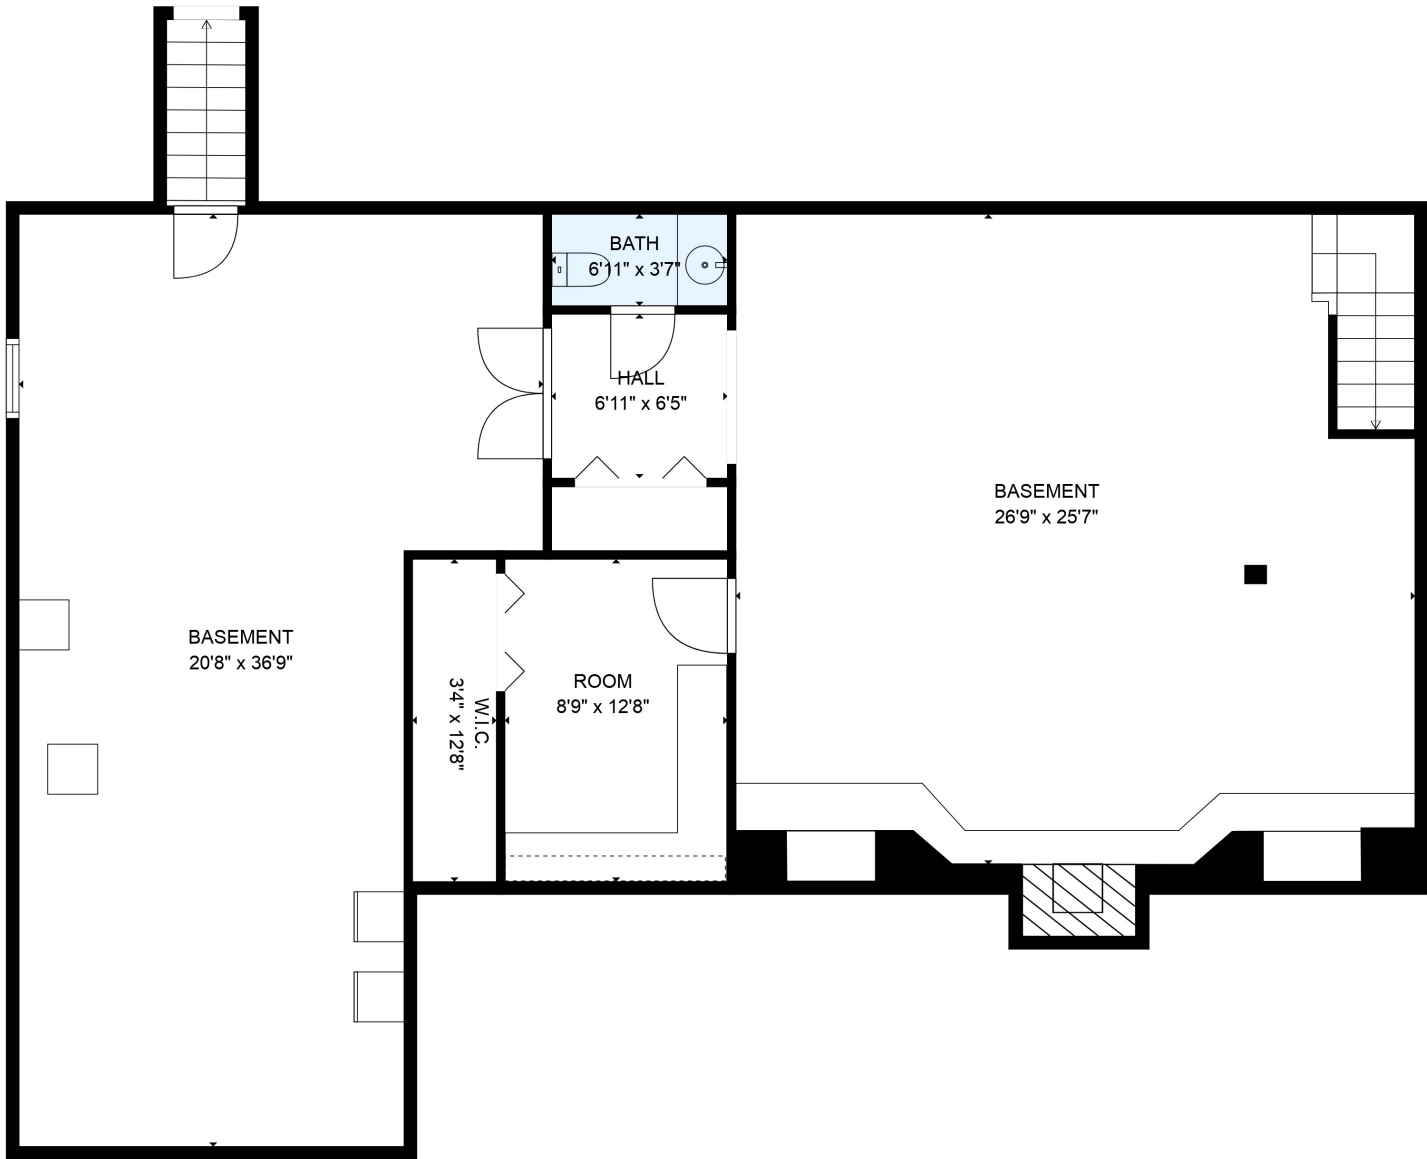

FLOOR 1

FLOOR 2

TOTAL: 3653 sq. ft

Below Ground: 1628 sq. ft, FLOOR 2: 2025 sq. ft

EXCLUDED AREAS: FIREPLACE: 7 sq. ft, GARAGE: 524 sq. ft, PORCH: 203 sq. ft,

PATIO: 1078 sq. ft

MEASUREMENTS ARE DEEMED RELIABLE BUT ARE NOT GUARANTEED.

TOTAL: 3653 sq. ft

Below Ground: 1628 sq. ft, FLOOR 2: 2025 sq. ft

EXCLUDED AREAS: FIREPLACE: 7 sq. ft, GARAGE: 524 sq. ft, PORCH: 203 sq. ft,
 PATIO: 1078 sq. ft

MEASUREMENTS ARE DEEMED RELIABLE BUT ARE NOT GUARANTEED.