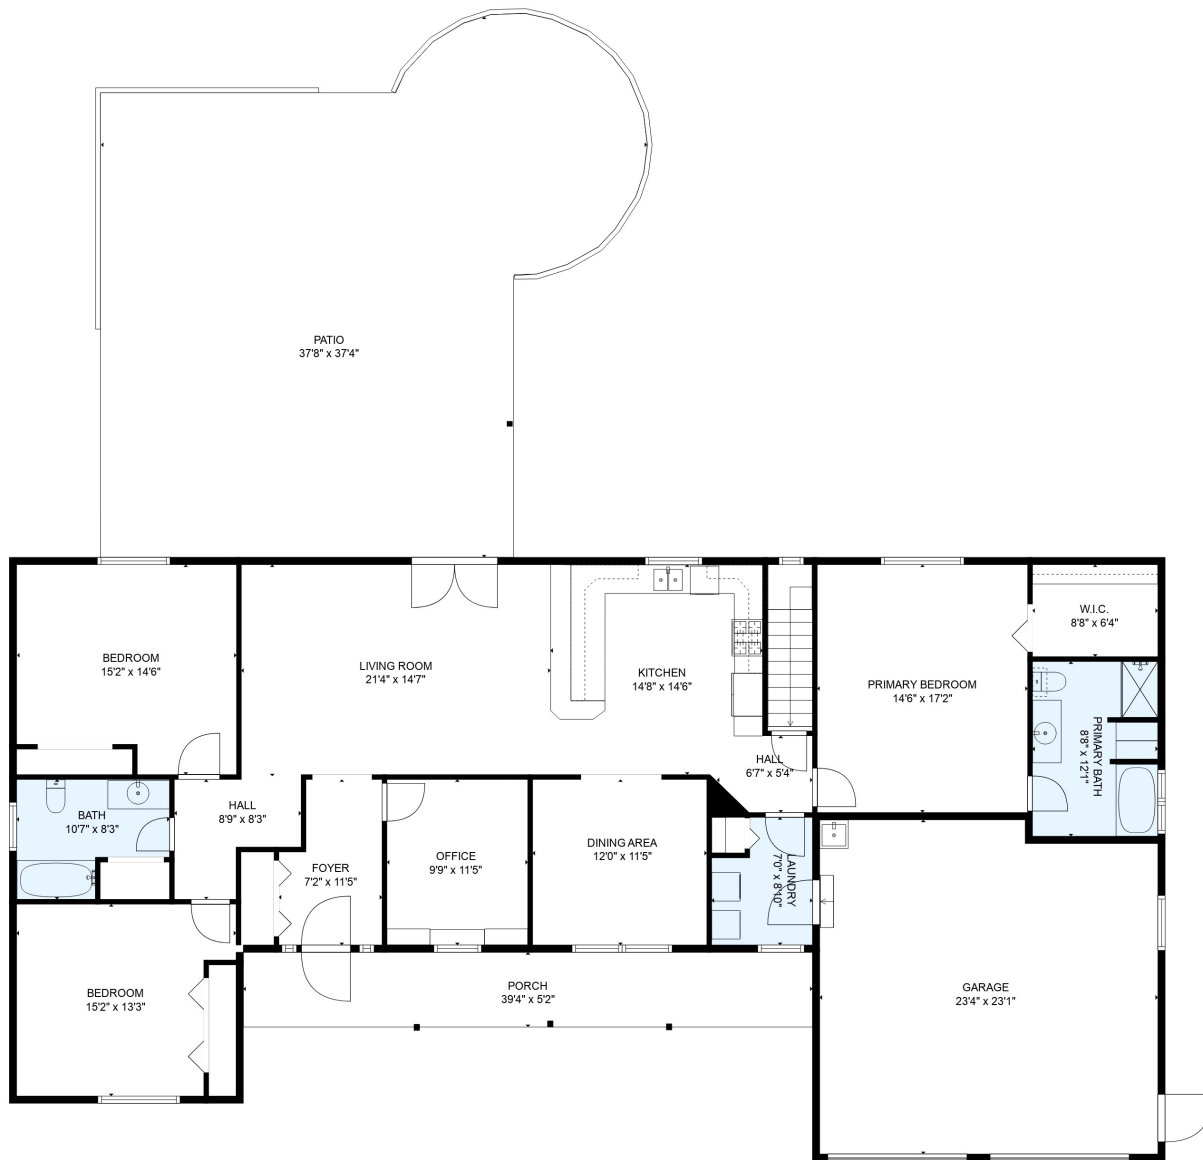

FLOOR 1

FLOOR 2

TOTAL: 3653 sq. ft

Below Ground: 1628 sq. ft, FLOOR 2: 2025 sq. ft

EXCLUDED AREAS: FIREPLACE: 7 sq. ft, GARAGE: 524 sq. ft, PORCH: 203 sq. ft,

PATIO: 1078 sq. ft

MEASUREMENTS ARE DEEMED RELIABLE BUT ARE NOT GUARANTEED.

TOTAL: 3653 sq. ft

Below Ground: 1628 sq. ft, FLOOR 2: 2025 sq. ft

EXCLUDED AREAS: FIREPLACE: 7 sq. ft, GARAGE: 524 sq. ft, PORCH: 203 sq. ft,
 PATIO: 1078 sq. ft

MEASUREMENTS ARE DEEMED RELIABLE BUT ARE NOT GUARANTEED.