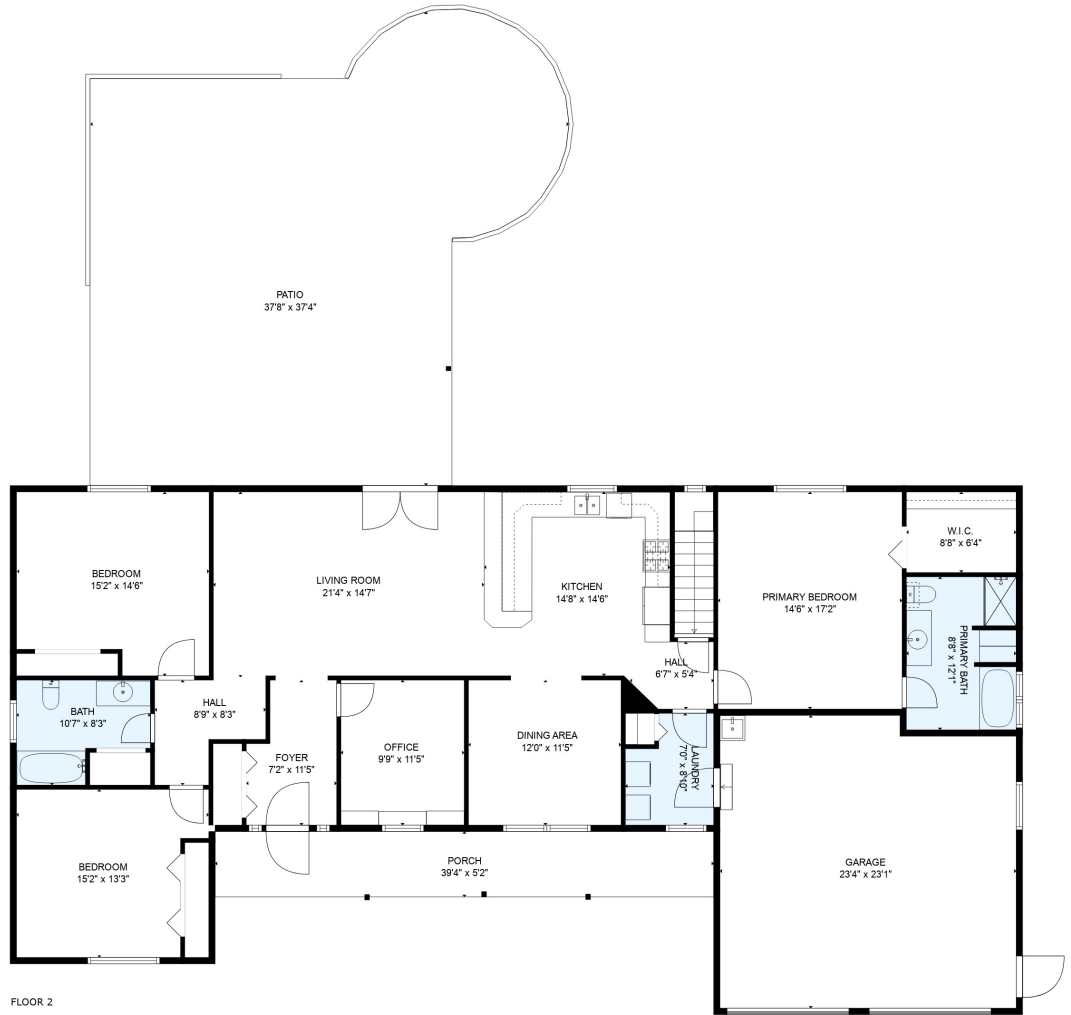

FLOOR 1

FLOOR 2

TOTAL: 3653 sq. ft

Below Ground: 1628 sq. ft, FLOOR 2: 2025 sq. ft

EXCLUDED AREAS: FIREPLACE: 7 sq. ft, GARAGE: 524 sq. ft, PORCH: 203 sq. ft,

PATIO: 1078 sq. ft

MEASUREMENTS ARE DEEMED RELIABLE BUT ARE NOT GUARANTEED.

TOTAL: 3653 sq. ft

Below Ground: 1628 sq. ft, FLOOR 2: 2025 sq. ft

EXCLUDED AREAS: FIREPLACE: 7 sq. ft, GARAGE: 524 sq. ft, PORCH: 203 sq. ft,
 PATIO: 1078 sq. ft

MEASUREMENTS ARE DEEMED RELIABLE BUT ARE NOT GUARANTEED.