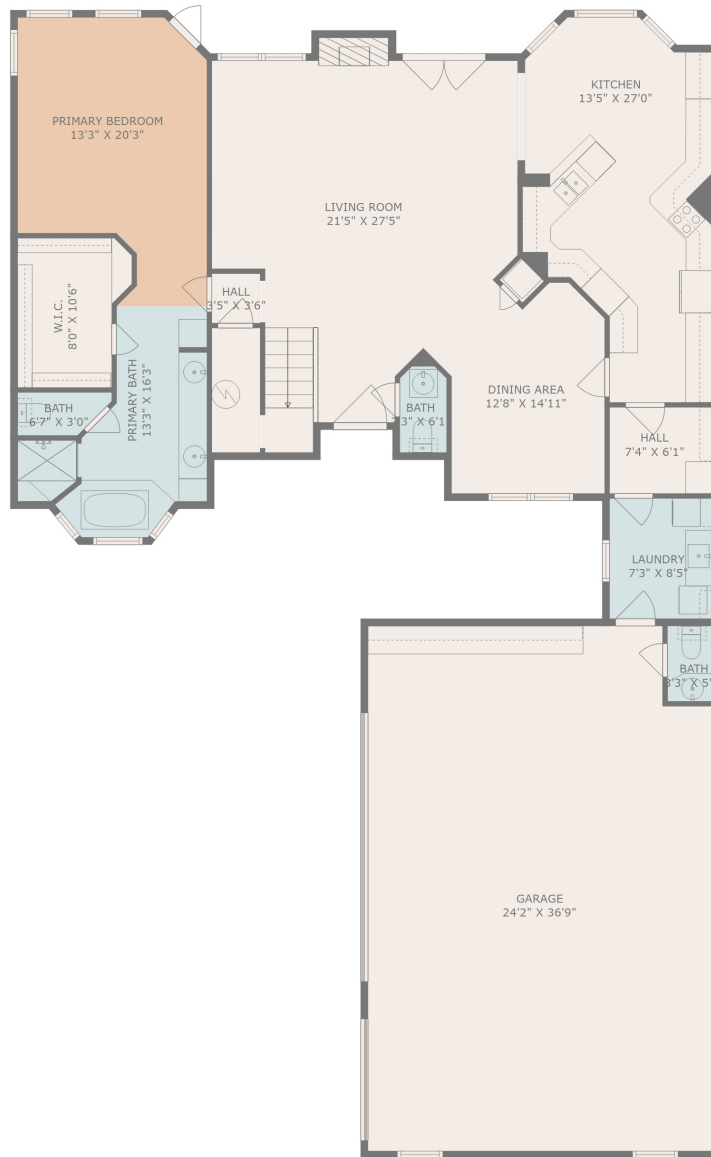

FLOOR 1

FLOOR 2

Estimated areas

GLA FLOOR 1: 1635 sq. ft, excluded 988 sq. ft
 GLA FLOOR 2: 1161 sq. ft, excluded 442 sq. ft
 Total GLA 2796 sq. ft, total scanned area 3885 sq. ft

MEASUREMENTS ARE DEEMED HIGHLY RELIABLE, BUT NOT GUARANTEED.

Estimated areas

GLA FLOOR 1: 1635 sq. ft, excluded 988 sq. ft
 GLA FLOOR 2: 1161 sq. ft, excluded 442 sq. ft
 Total GLA 2796 sq. ft, total scanned area 3885 sq. ft

MEASUREMENTS ARE DEEMED HIGHLY RELIABLE, BUT NOT GUARANTEED.