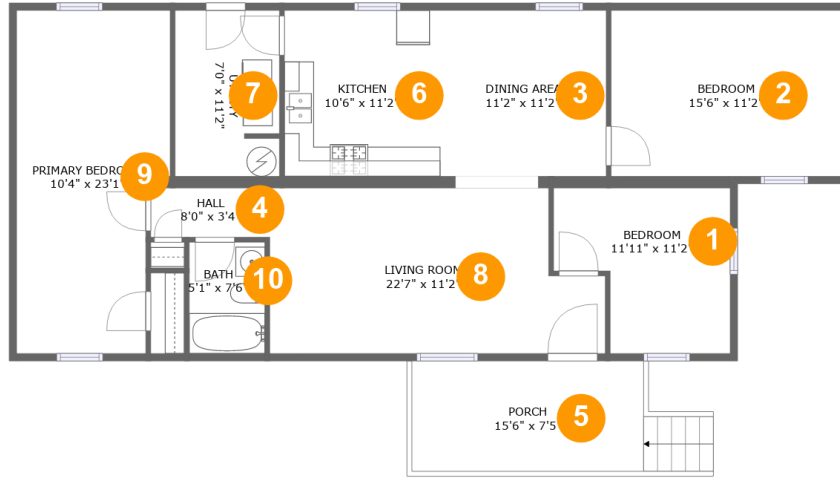

 **1,386**
Total sqft

**504 Spinnaker Way, Moneta, Bedford County, Virginia,
United States, 24121**

Room dimensions

Floor 1

Total sqft: 1386 Living area: 1270

#		Dimensions	sqft	Counted as living area
1	Bedroom	11'11" x 11'2"	111 sq. ft	Yes
2	Bedroom	15'6" x 11'2"	173 sq. ft	Yes
3	Dining Area	11'2" x 11'2"	125 sq. ft	Yes
4	Hall	8'0" x 3'4"	27 sq. ft	Yes
5	Porch	15'6" x 7'5"	116 sq. ft	No
6	Kitchen	10'6" x 11'2"	117 sq. ft	Yes
7	Utility	7'0" x 11'2"	77 sq. ft	Yes
8	Living Room	22'7" x 11'2"	229 sq. ft	Yes
9	Primary Bedroom	10'4" x 23'1"	219 sq. ft	Yes
10	Bath	5'1" x 7'6"	38 sq. ft	Yes

504 Spinnaker Way, Moneta, Bedford County, Virginia, United States, 24121

1 Floor 1 - Bedroom

Dimensions: 11'11" x 11'2"
Area: 111 sq. ft
Counted as living area: Yes

Heated: Yes
Finished: Yes
Enclosed: Yes
Contiguous: Yes
Permitted: Yes
Wet space: No
Addition: No
Conversion: No

504 Spinnaker Way, Moneta, Bedford County, Virginia,
United States, 24121

3 Floor 1 - Dining Area

Dimensions: 11'2" x 11'2"
Area: 125 sq. ft
Counted as living area: Yes

Heated: Yes
Finished: Yes
Enclosed: Yes
Contiguous: Yes
Permitted: Yes
Wet space: No
Addition: No
Conversion: No

Dimensions: 22'7" x 11'2"
Area: 229 sq. ft
Counted as living area: Yes

Heated: Yes
Finished: Yes
Enclosed: Yes
Contiguous: Yes
Permitted: Yes
Wet space: No
Addition: No
Conversion: No

504 Spinnaker Way, Moneta, Bedford County, Virginia, United States, 24121