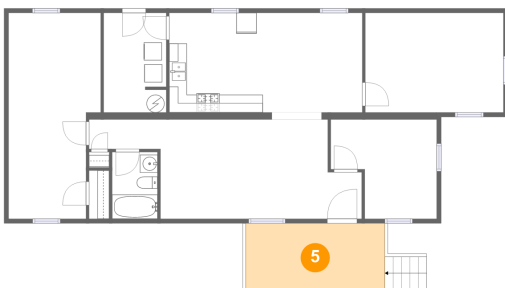

2 Floor 1 - Bedroom

Dimensions: 15'6" x 11'2"
Area: 173 sq. ft
Counted as living area: Yes

Heated: Yes
Finished: Yes
Enclosed: Yes
Contiguous: Yes
Permitted: Yes
Wet space: No
Addition: No
Conversion: No

504 Spinnaker Way, Moneta, Bedford County, Virginia,
United States, 24121

3 Floor 1 - Dining Area

Dimensions: 11'2" x 11'2"
Area: 125 sq. ft
Counted as living area: Yes

Heated: Yes
Finished: Yes
Enclosed: Yes
Contiguous: Yes
Permitted: Yes
Wet space: No
Addition: No
Conversion: No

4 Floor 1 - Hall

Dimensions: 8'0" x 3'4"
Area: 27 sq. ft
Counted as living area: Yes

Heated: Yes
Finished: Yes
Enclosed: Yes
Contiguous: Yes
Permitted: Yes
Wet space: No
Addition: No
Conversion: No

5 Floor 1 - Porch