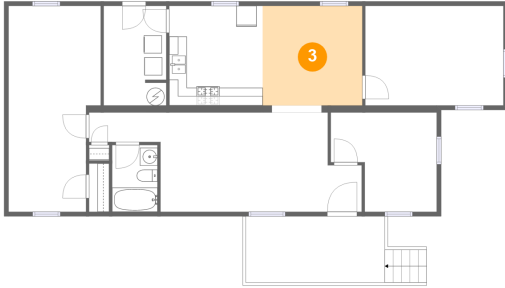

2 Floor 1 - Bedroom

Dimensions: 15'6" x 11'2"
Area: 173 sq. ft
Counted as living area: Yes

Heated: Yes
Finished: Yes
Enclosed: Yes
Contiguous: Yes
Permitted: Yes
Wet space: No
Addition: No
Conversion: No

504 Spinnaker Way, Moneta, Bedford County, Virginia,
United States, 24121

3 Floor 1 - Dining Area

Dimensions: 11'2" x 11'2"
Area: 125 sq. ft
Counted as living area: Yes

Heated: Yes
Finished: Yes
Enclosed: Yes
Contiguous: Yes
Permitted: Yes
Wet space: No
Addition: No
Conversion: No

4 Floor 1 - Hall

Dimensions: 8'0" x 3'4"
Area: 27 sq. ft
Counted as living area: Yes

Heated: Yes
Finished: Yes
Enclosed: Yes
Contiguous: Yes
Permitted: Yes
Wet space: No
Addition: No
Conversion: No

5 Floor 1 - Porch