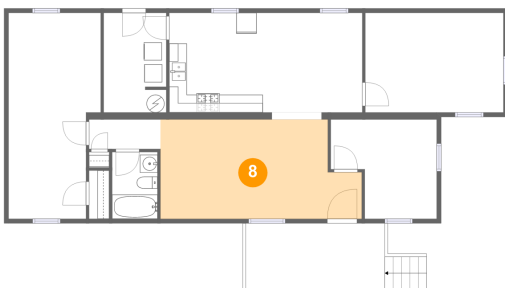

Dimensions: 15'6" x 7'5"
Area: 116 sq. ft
Counted as living area: No

Heated: No
Finished: Yes
Enclosed: No
Contiguous: Yes
Permitted: Yes
Wet space: No
Addition: No
Conversion: No

**504 Spinnaker Way, Moneta, Bedford County, Virginia,
United States, 24121**

6 Floor 1 - Kitchen

Dimensions: 10'6" x 11'2"
Area: 117 sq. ft
Counted as living area: Yes

Heated: Yes
Finished: Yes
Enclosed: Yes
Contiguous: Yes
Permitted: Yes
Wet space: No
Addition: No
Conversion: No

7 Floor 1 - Utility

Dimensions: 7'0" x 11'2"
Area: 77 sq. ft
Counted as living area: Yes

Heated: Yes
Finished: Yes
Enclosed: Yes
Contiguous: Yes
Permitted: Yes
Wet space: No
Addition: No
Conversion: No

8 Floor 1 - Living Room

Dimensions: 22'7" x 11'2"
Area: 229 sq. ft
Counted as living area: Yes

Heated: Yes
Finished: Yes
Enclosed: Yes
Contiguous: Yes
Permitted: Yes
Wet space: No
Addition: No
Conversion: No

504 Spinnaker Way, Moneta, Bedford County, Virginia, United States, 24121