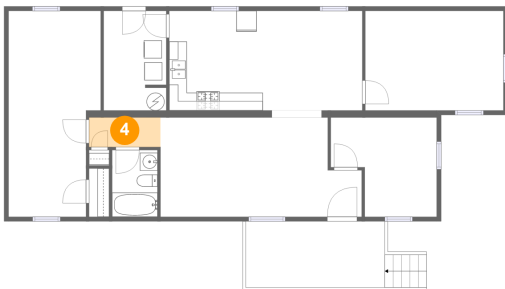

504 Spinnaker Way, Moneta, Bedford County, Virginia,
United States, 24121

3 Floor 1 - Dining Area

Dimensions: 11'2" x 11'2"
Area: 125 sq. ft
Counted as living area: Yes

Heated: Yes
Finished: Yes
Enclosed: Yes
Contiguous: Yes
Permitted: Yes
Wet space: No
Addition: No
Conversion: No

4 Floor 1 - Hall

Dimensions: 8'0" x 3'4"
Area: 27 sq. ft
Counted as living area: Yes

Heated: Yes
Finished: Yes
Enclosed: Yes
Contiguous: Yes
Permitted: Yes
Wet space: No
Addition: No
Conversion: No

5 Floor 1 - Porch