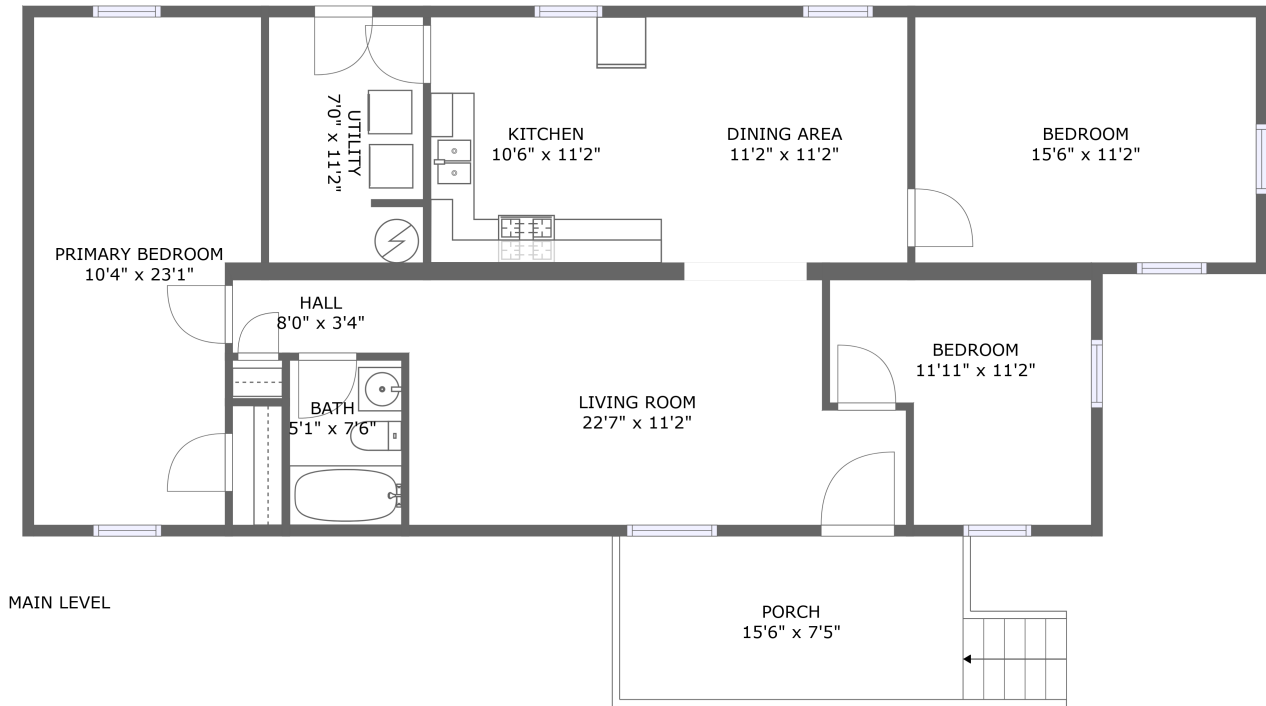

504 Spinnaker Way, Moneta, Bedford County, Virginia, United States, 24121

Property summary

0 Garages

3 Bedrooms

1 Bathrooms

0 Half baths

1 Floors

1,270
Gross living
area sqft

1,386
Total sqft