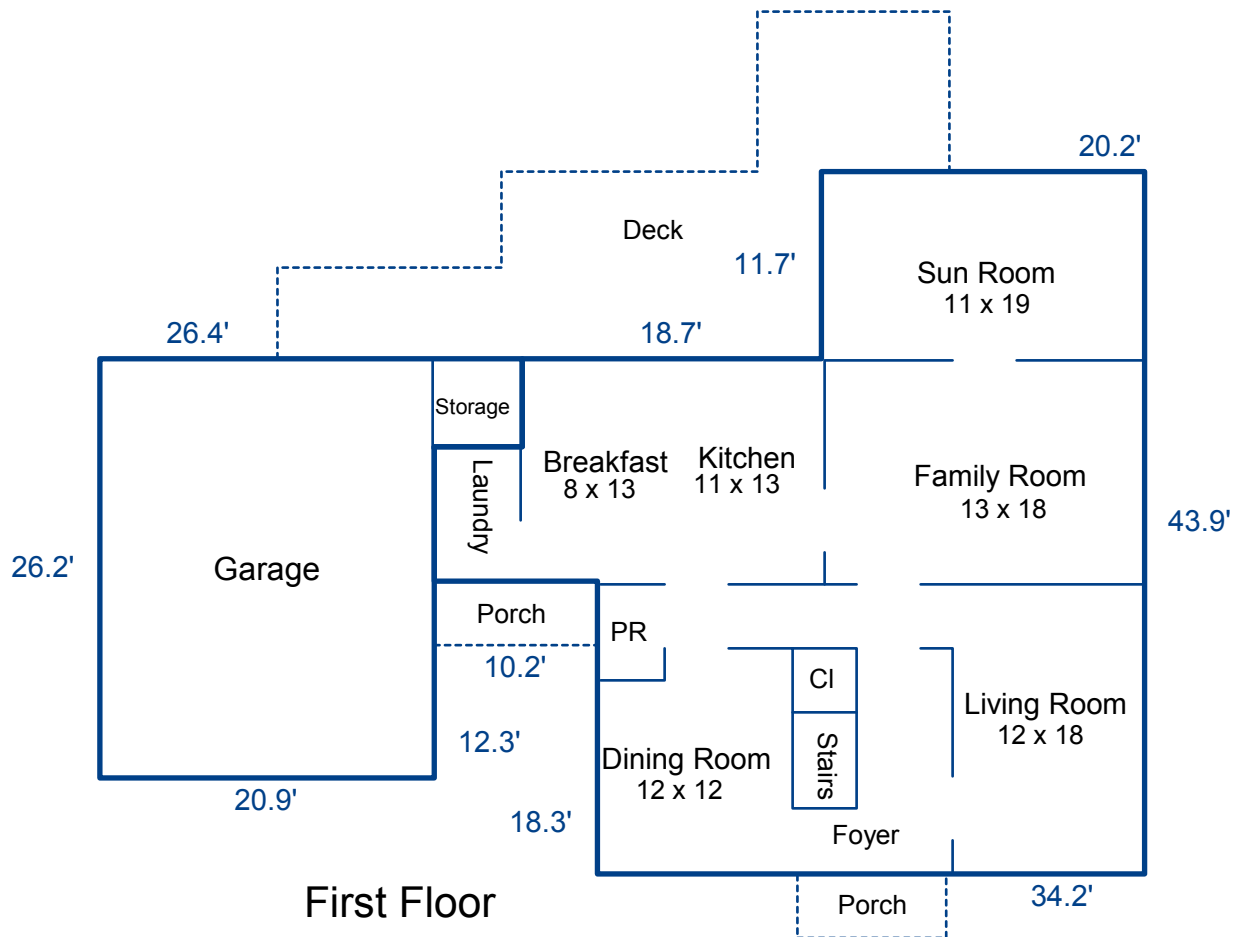

SKETCH

Sketch by Apex Sketch

AREA CALCULATIONS SUMMARY

COMMENT TABLE 1

Code	Description	Factor	Net Size	Perimeter	Net Totals
GLA1	First Floor	1.0	1449.1	176.6	1449.1
GAR	Garage	1.0	577.8	105.2	577.8
P/P	Wood Deck	1.0	433.8	127.4	
	Porch	1.0	40.8	28.4	
	Porch	1.0	37.2	26.6	511.8

SKETCH

Sketch by Apex Sketch

AREA CALCULATIONS SUMMARY

Code	Description	Factor	Net Size	Perimeter	Net Totals
GLA2	Second Floor	1.0	1398.7	161.0	1398.7

COMMENT TABLE 1

COMMENT TABLE 2	COMMENT TABLE 3

Net LIVABLE	cnt	1	(rounded)	1,399
-------------	-----	---	-----------	-------