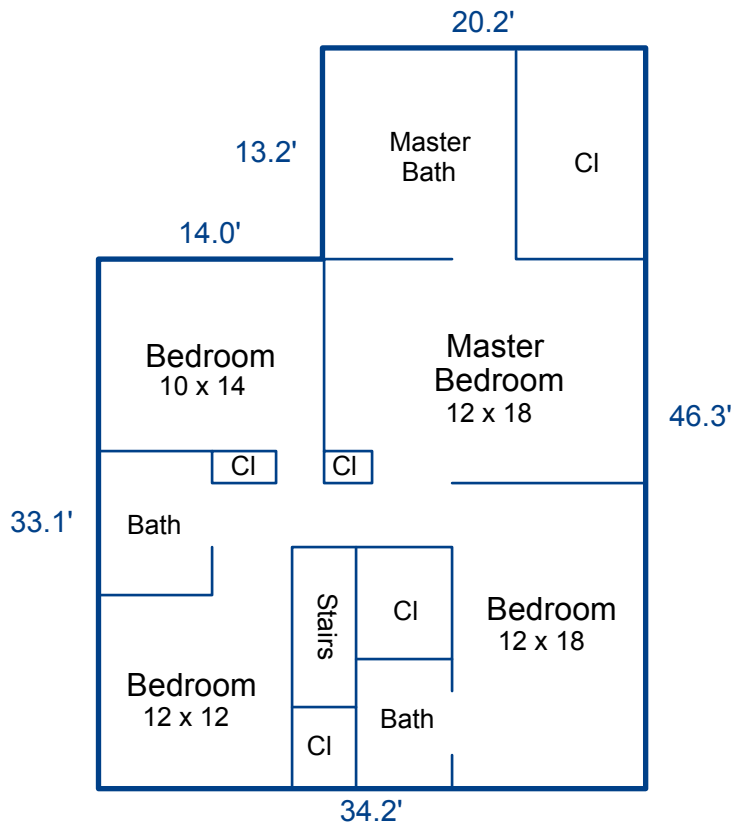

SKETCH

Sketch by Apex Sketch

AREA CALCULATIONS SUMMARY

COMMENT TABLE 1

Code	Description	Factor	Net Size	Perimeter	Net Totals
GLA1	First Floor	1.0	1449.1	176.6	1449.1
GAR	Garage	1.0	577.8	105.2	577.8
P/P	Wood Deck	1.0	433.8	127.4	
	Porch	1.0	40.8	28.4	
	Porch	1.0	37.2	26.6	511.8

COMMENT TABLE 2

COMMENT TABLE 3

Net LIVABLE	cnt	1	(rounded)	1,449
-------------	-----	---	-----------	-------

SKETCH/AREA TABLE ADDENDUM

SUBJECT INFO

Company: Your Property People	Agent Name: Gina Lorenzo		
Property Address: 2517 Fernbank Drive			
City: Charlotte	:	State: NC	ZipCode: 28226
: 2 Story/2 Car Garage			
: measurehomes.net (980)428-1222			
Measured By: David Helm		Date: 06/16/2020	

SKETCH

Sketch by Apex Sketch

AREA CALCULATIONS SUMMARY

Code	Description	Factor	Net Size	Perimeter	Net Totals
GLA2	Second Floor	1.0	1398.7	161.0	1398.7

COMMENT TABLE 1

COMMENT TABLE 2	COMMENT TABLE 3

Net LIVABLE	cnt	1	(rounded)	1,399
-------------	-----	---	-----------	-------