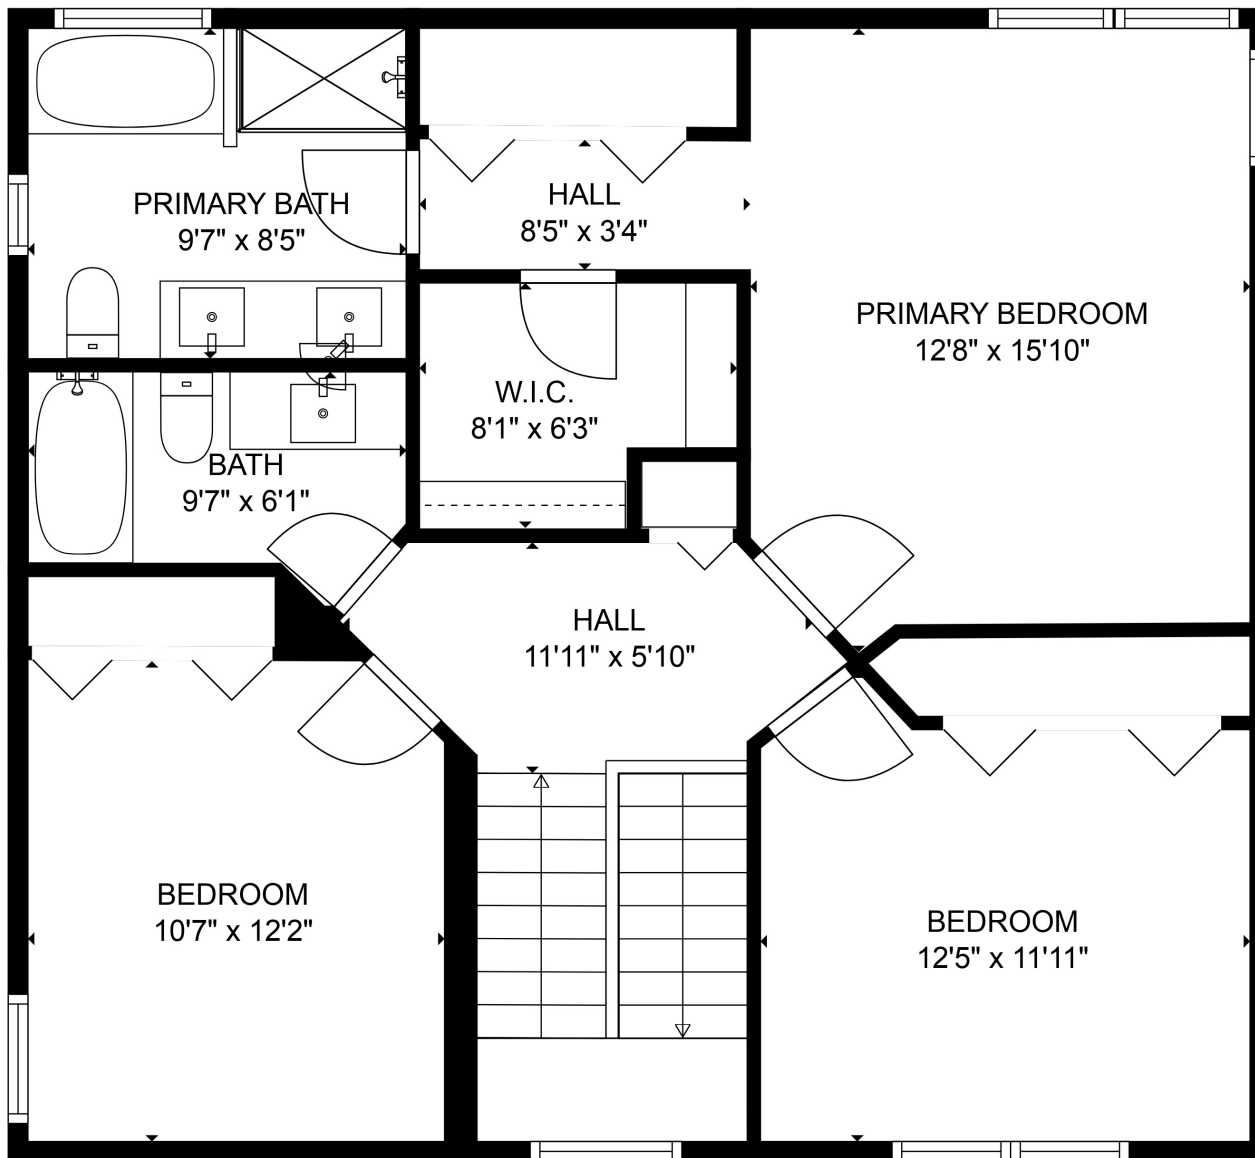

GROSS INTERNAL AREA
 FLOOR 1: 834 sq. ft, FLOOR 2: 884 sq. ft
 FLOOR 3: 878 sq. ft, EXCLUDED AREAS:
 GARAGE: 357 sq. ft
 TOTAL: 2595 sq. ft
 Sizes and Dimensions are approximate

GROSS INTERNAL AREA
 FLOOR 1: 834 sq. ft, FLOOR 2: 884 sq. ft
 FLOOR 3: 878 sq. ft, EXCLUDED AREAS:
 GARAGE: 357 sq. ft
 TOTAL: 2595 sq. ft
 Sizes and Dimensions are approximate