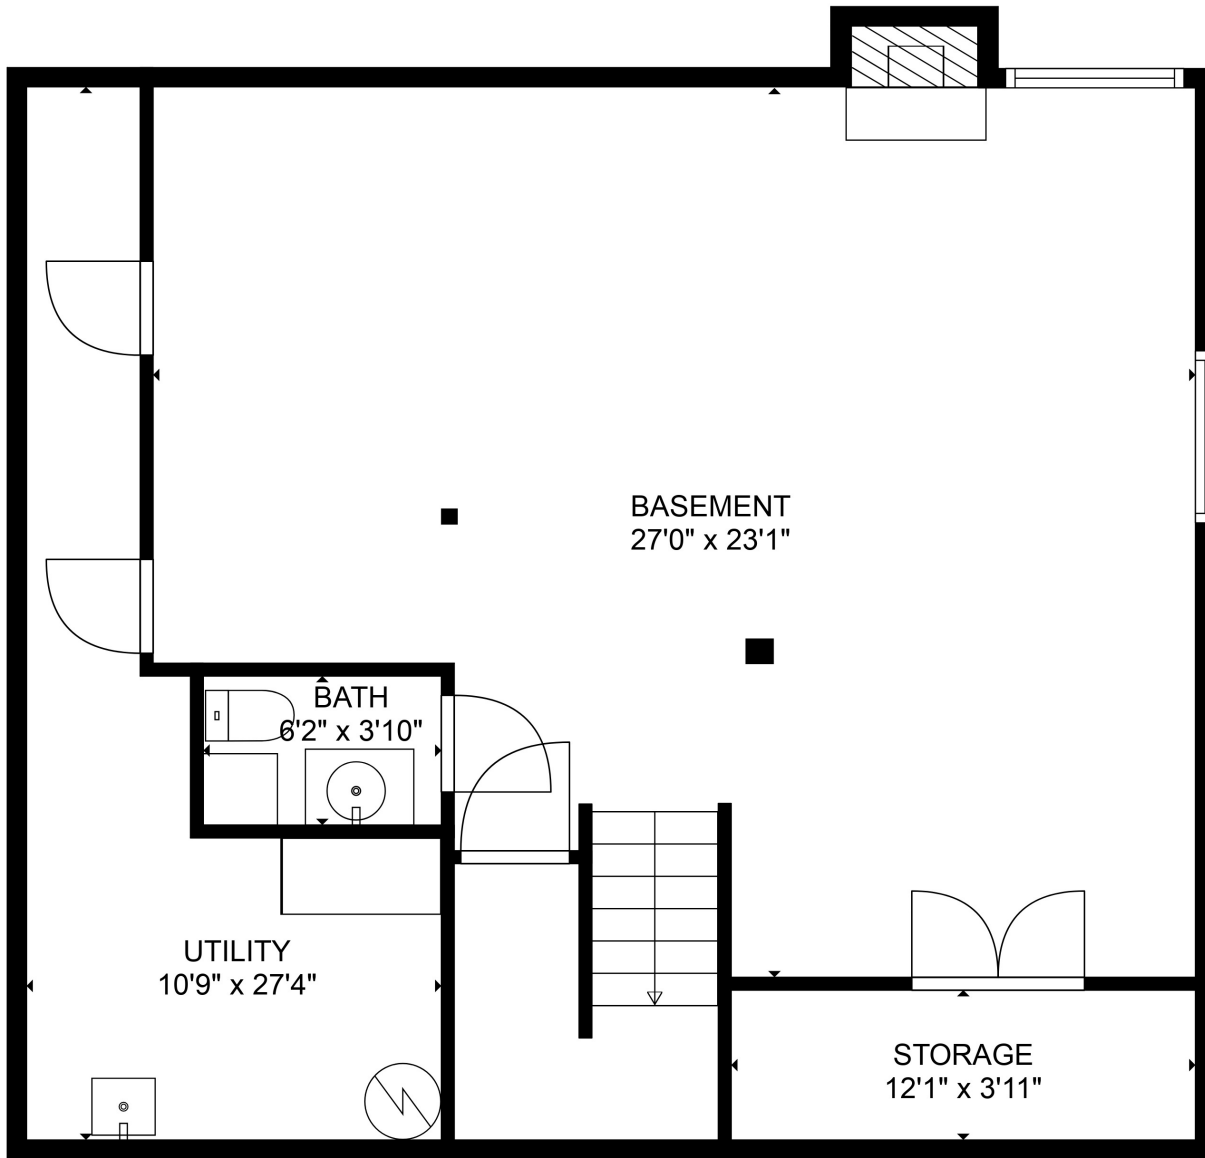

GROSS INTERNAL AREA
 FLOOR 1: 834 sq. ft, FLOOR 2: 884 sq. ft
 FLOOR 3: 878 sq. ft, EXCLUDED AREAS:
 GARAGE: 357 sq. ft
 TOTAL: 2595 sq. ft
 Sizes and Dimensions are approximate

GROSS INTERNAL AREA
 FLOOR 1: 834 sq. ft, FLOOR 2: 884 sq. ft
 FLOOR 3: 878 sq. ft, EXCLUDED AREAS:
 GARAGE: 357 sq. ft
 TOTAL: 2595 sq. ft
 Sizes and Dimensions are approximate