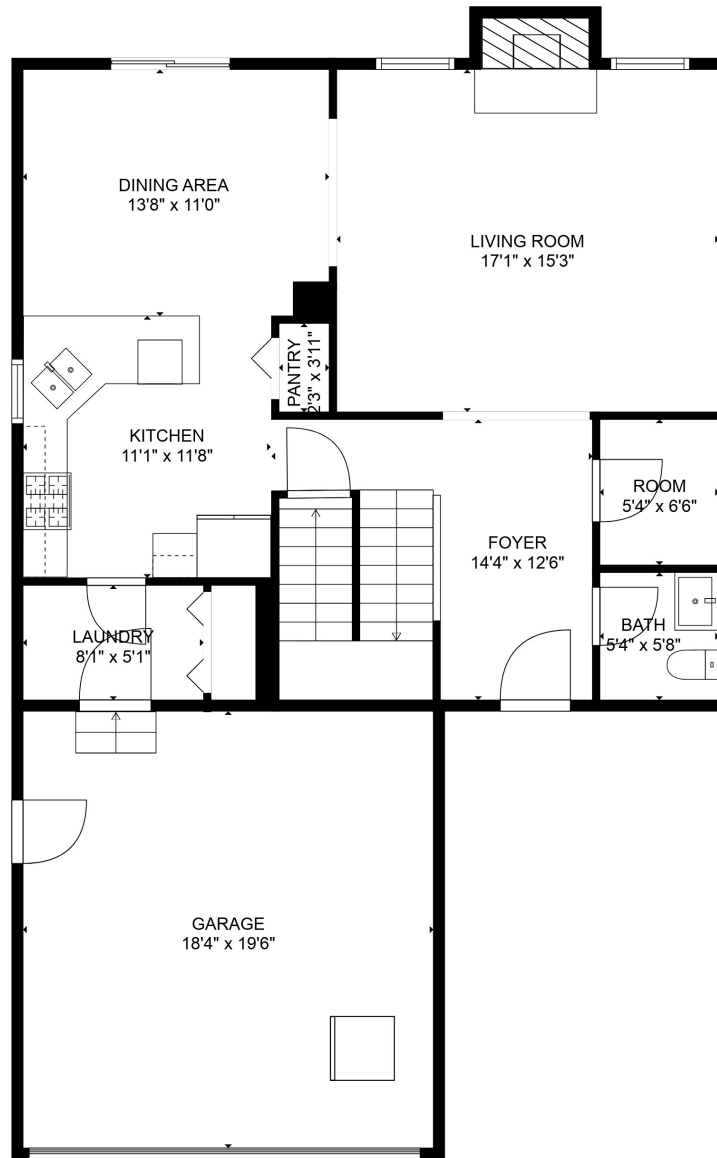

GROSS INTERNAL AREA
 FLOOR 1: 834 sq. ft, FLOOR 2: 884 sq. ft
 FLOOR 3: 878 sq. ft, EXCLUDED AREAS:
 GARAGE: 357 sq. ft
 TOTAL: 2595 sq. ft
 Sizes and Dimensions are approximate

GROSS INTERNAL AREA
 FLOOR 1: 834 sq. ft, FLOOR 2: 884 sq. ft
 FLOOR 3: 878 sq. ft, EXCLUDED AREAS:
 GARAGE: 357 sq. ft
 TOTAL: 2595 sq. ft
 Sizes and Dimensions are approximate