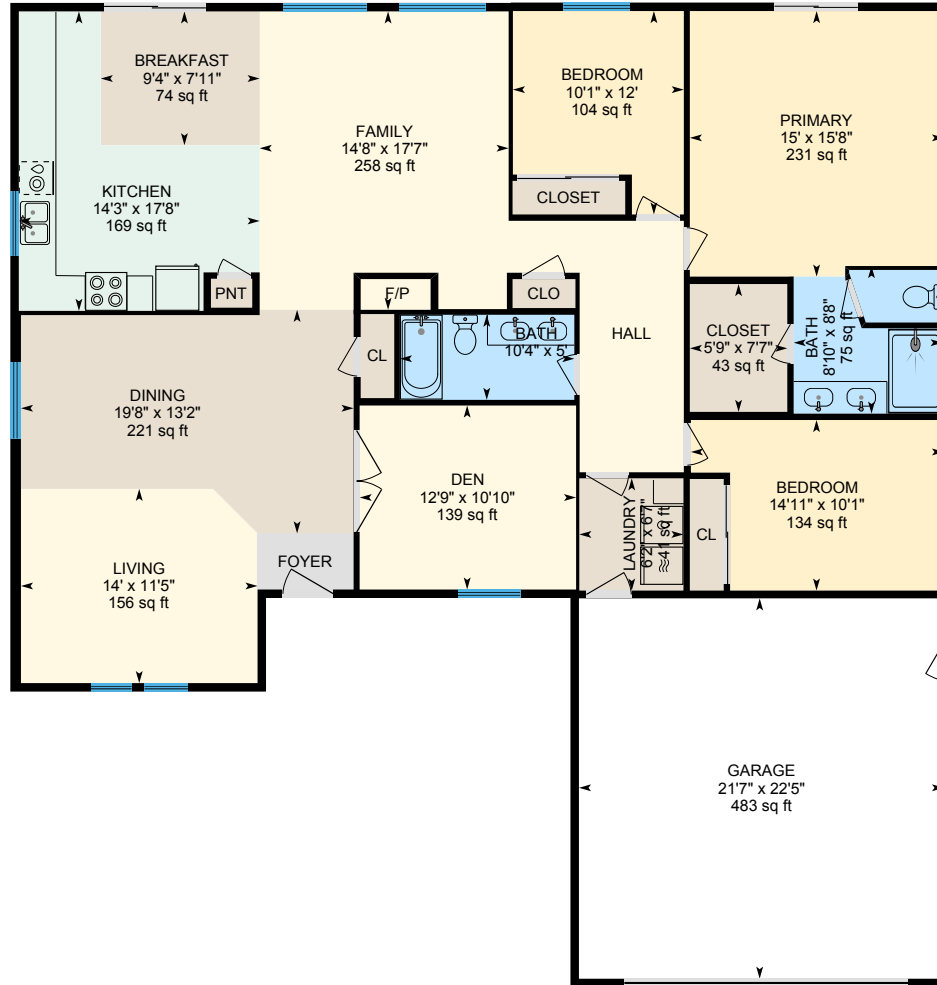

# 832 S Highland Ave, Ripon, CA

Main Floor Finished Area 2031.60 sq ft  
Unfinished Area 517.21 sq ft

PREPARED: 2024/04/30

White regions are excluded from total floor area in iGUIDE floor plans. All room dimensions and floor areas must be considered approximate and are subject to independent verification.