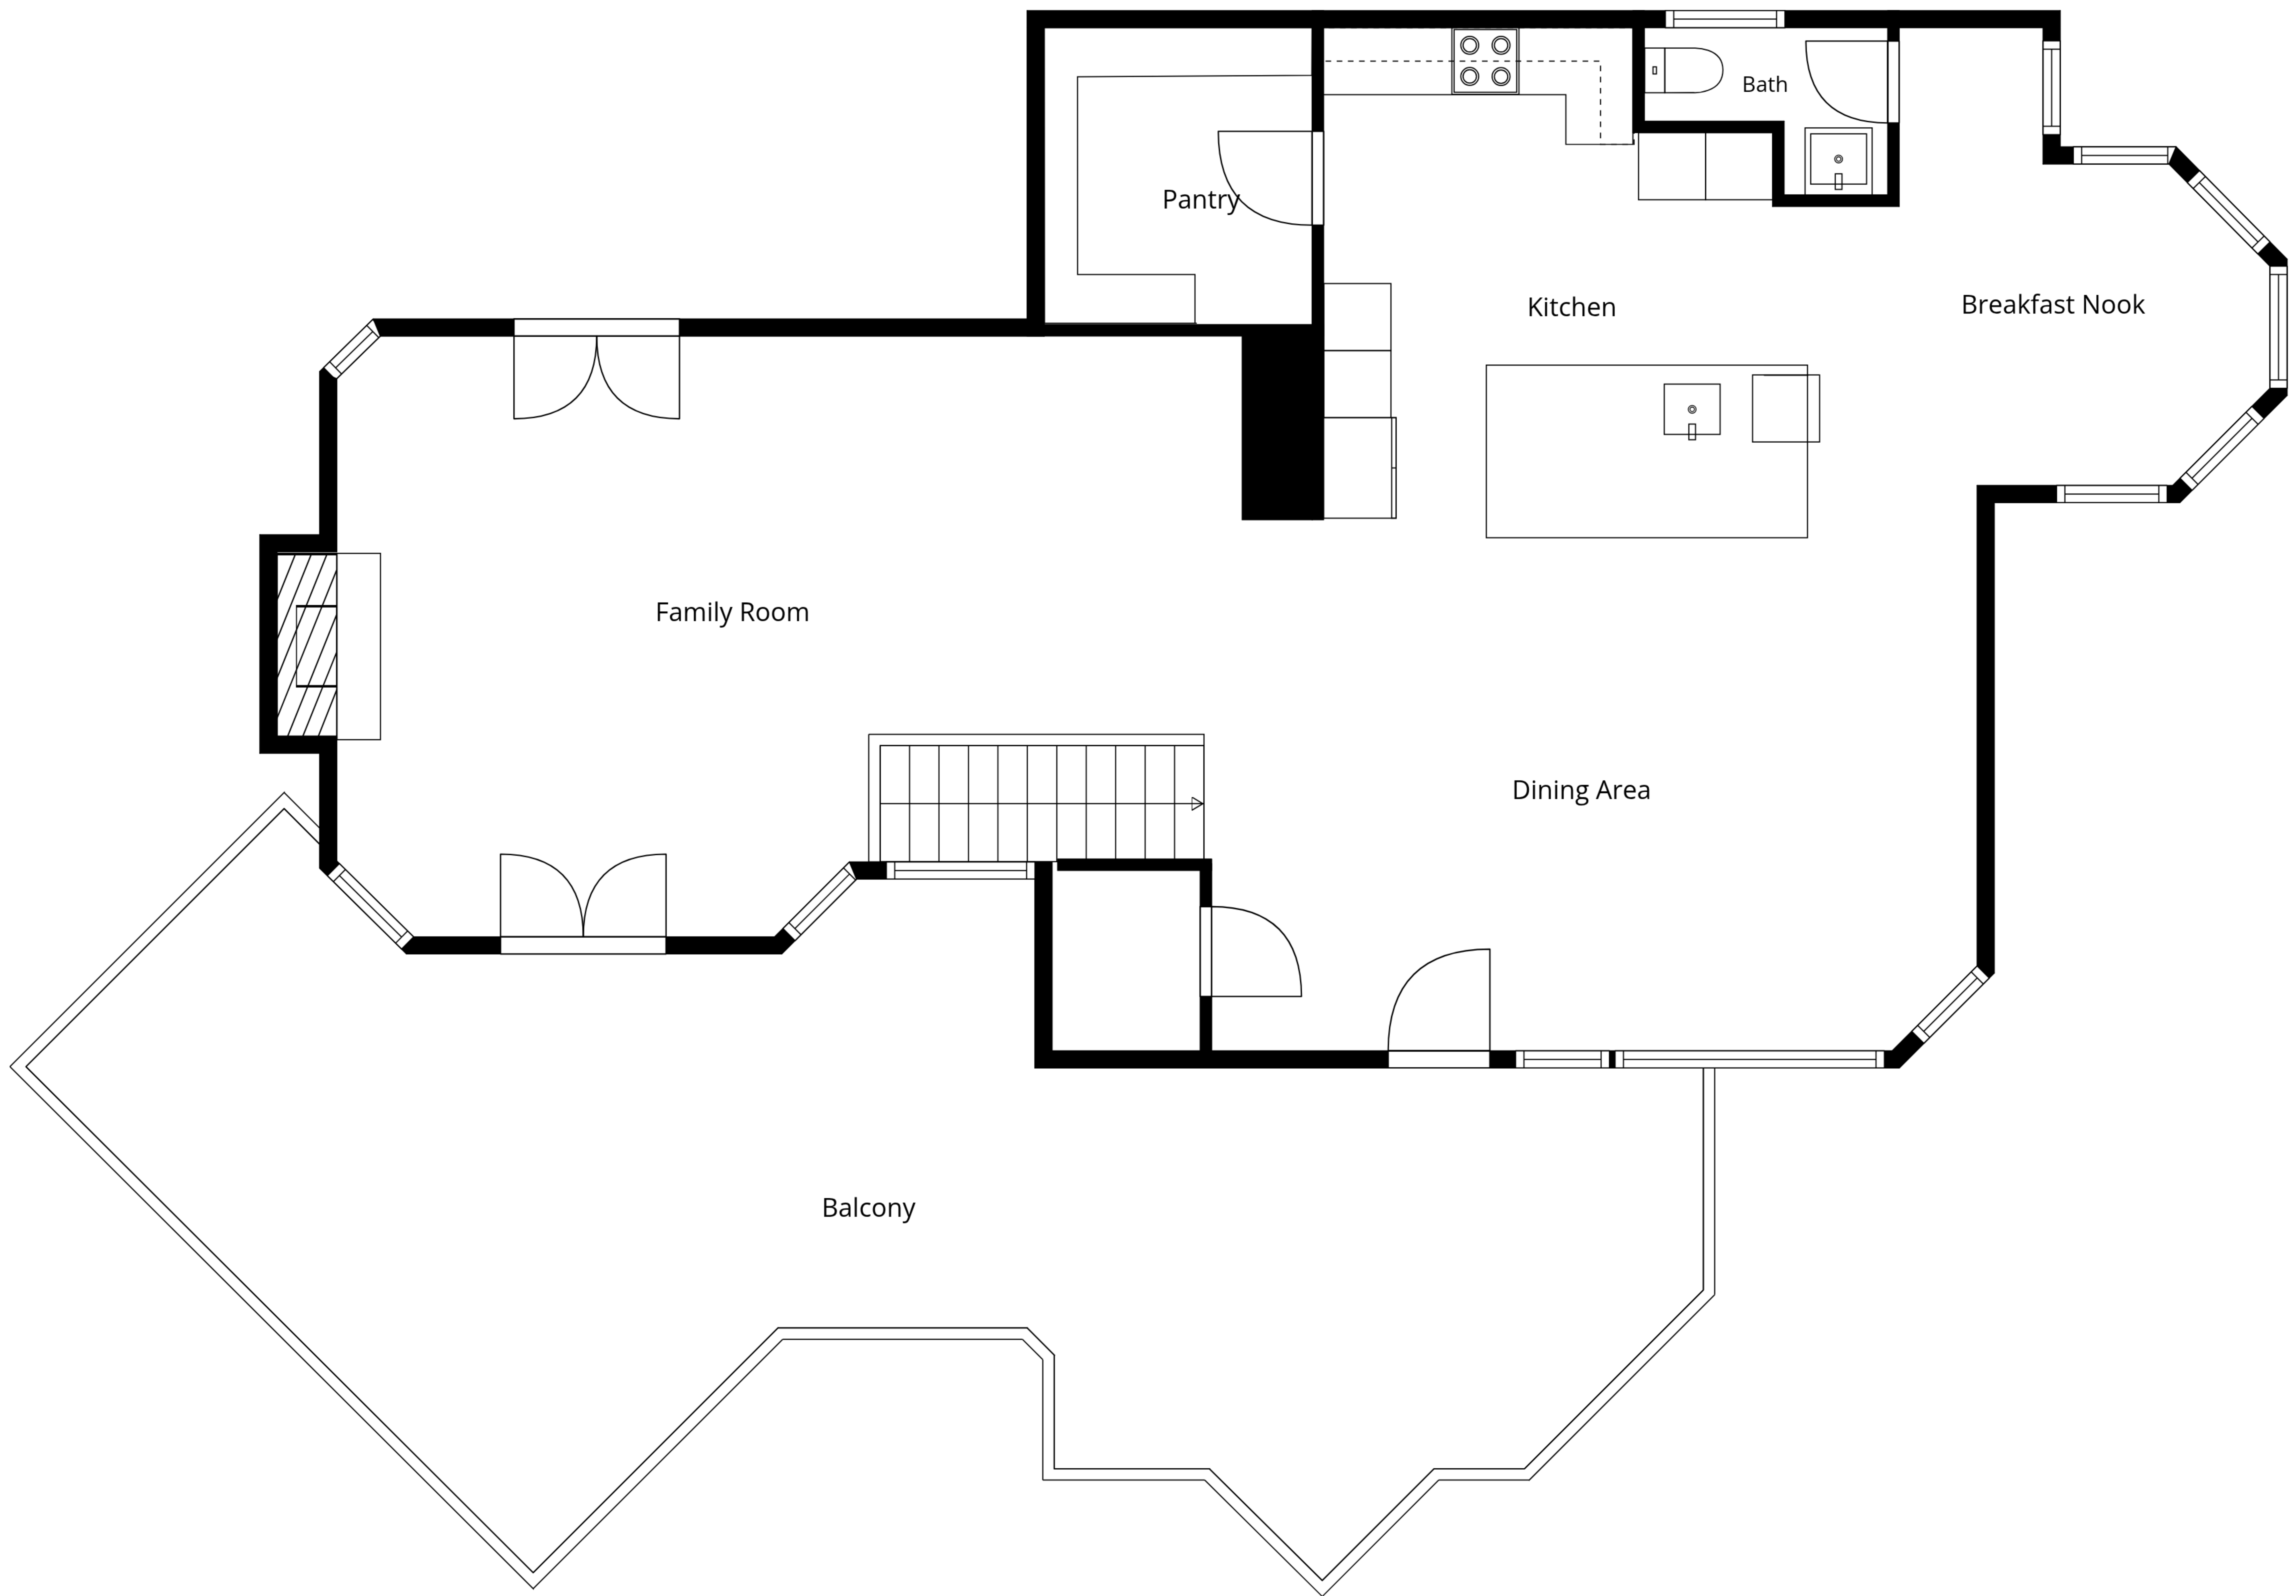

2800 sqft + 417 sqft of finished bonus space

2800 sqft + 417 sqft of finished bonus space

2800 sqft + 417 sqft of finished bonus space

2800 sqft + 417 sqft of finished bonus space

2800 sqft + 417 sqft of finished bonus space

Floor Plan Created By Cubicasa App. Measurements Deemed Highly Reliable But Not Guaranteed.