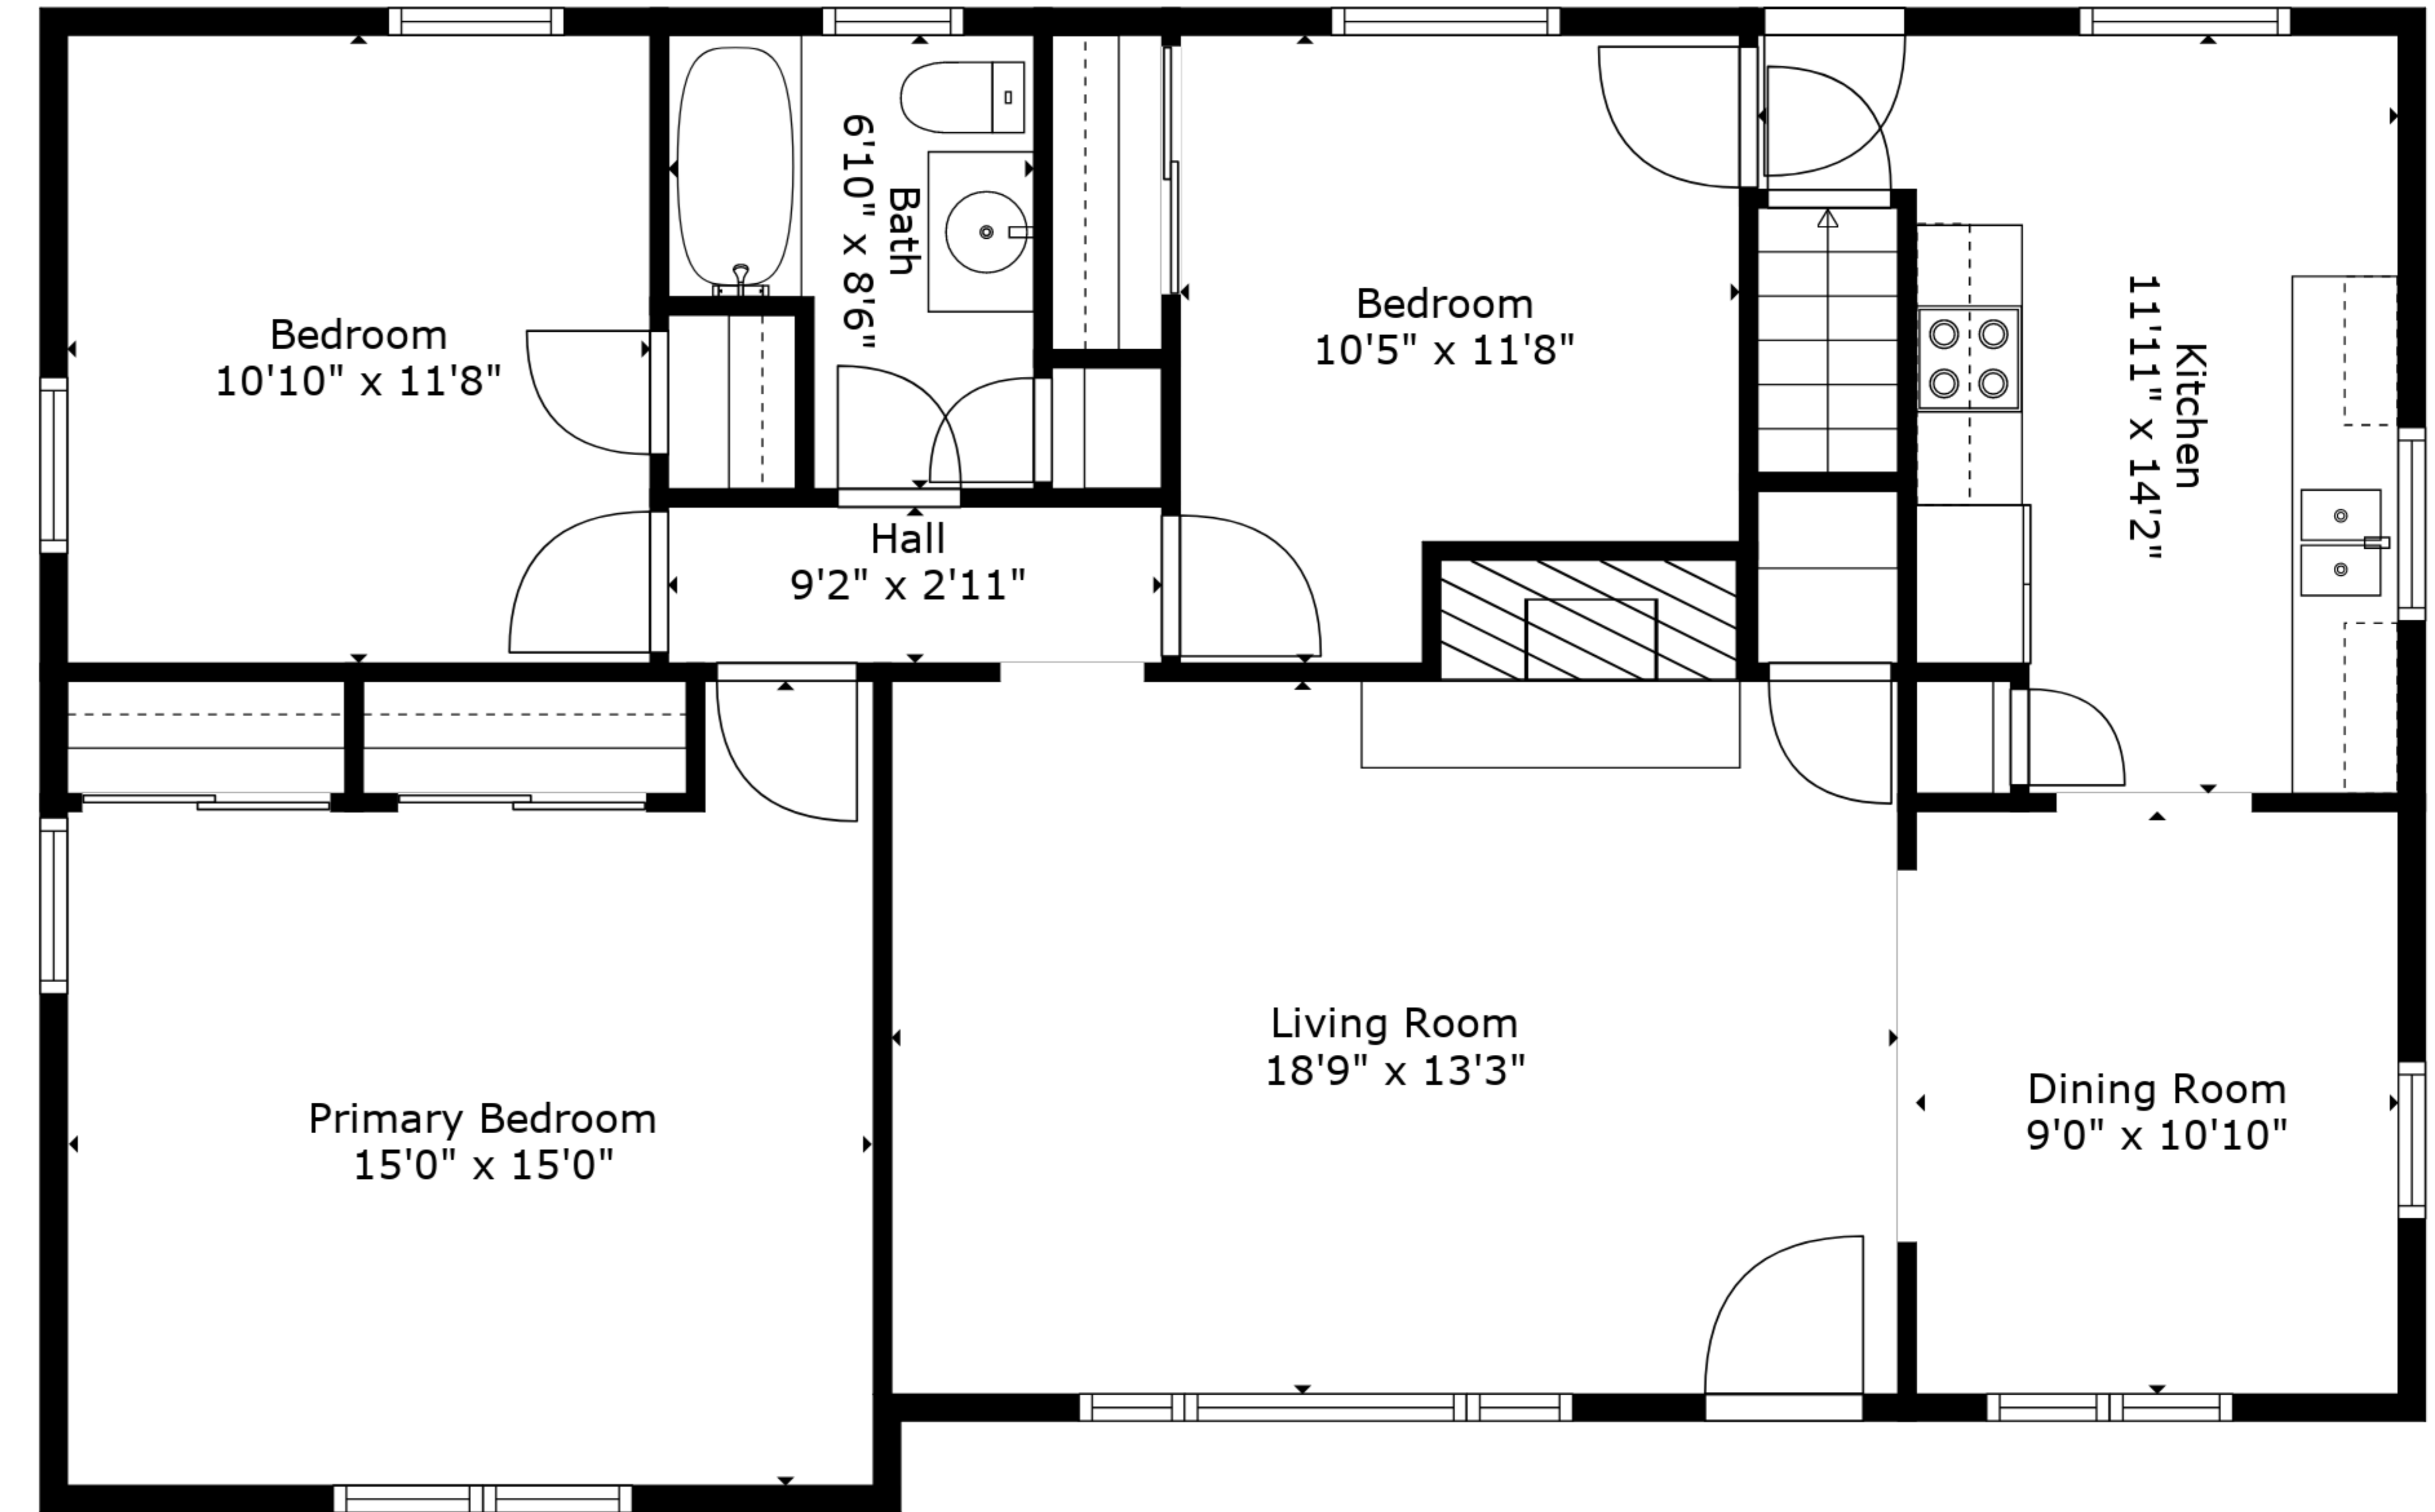

TOTAL: 1840 sq. ft

BELOW GROUND: 713 sq. ft, FLOOR 2: 1127 sq. ft

EXCLUDED AREAS: GARAGE: 276 sq. ft, ELECTRICAL ROOM: 37 sq. ft, UNDEFINED: 48 sq. ft

Measurements Deemed Highly Reliable But Not Guaranteed. Measured By Cubicasa Tech.

Floor 1

Floor 2

TOTAL: 1840 sq. ft
 BELOW GROUND: 713 sq. ft, FLOOR 2: 1127 sq. ft
 EXCLUDED AREAS: GARAGE: 276 sq. ft, ELECTRICAL ROOM: 37 sq. ft, UNDEFINED: 48 sq. ft

Measurements Deemed Highly Reliable But Not Guaranteed. Measured By Cubicasa Tech.