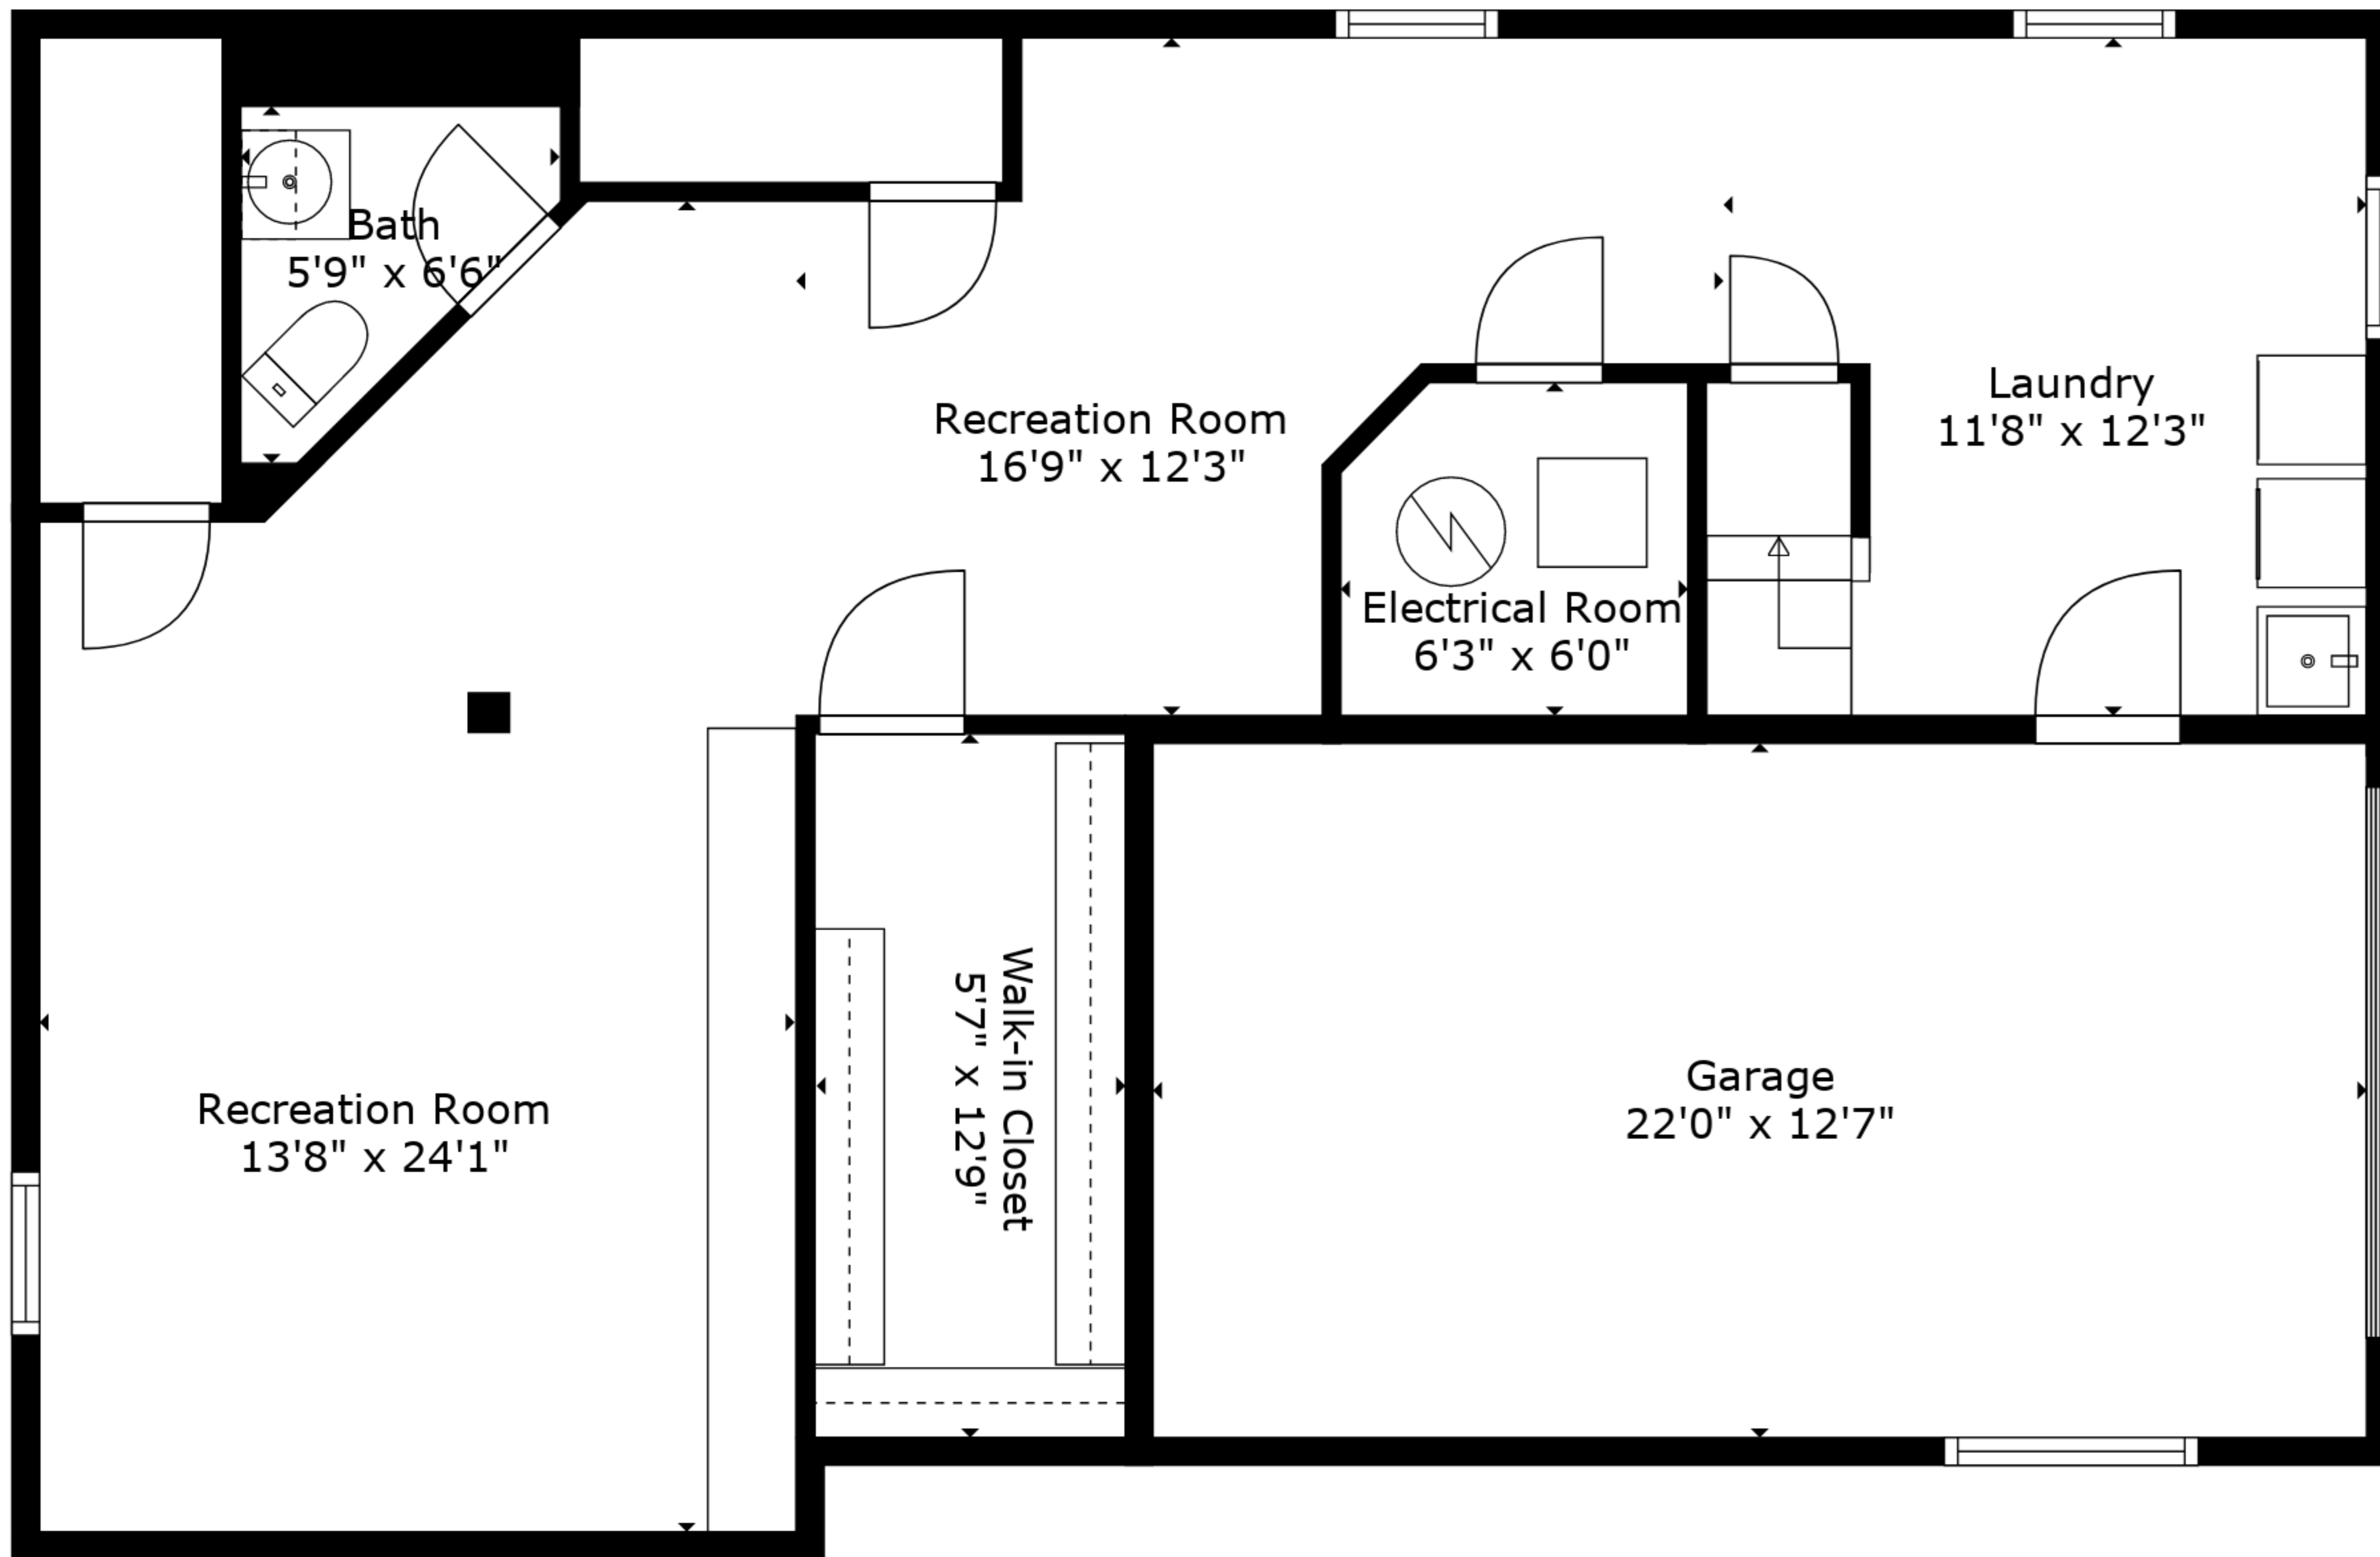

TOTAL: 1840 sq. ft

BELOW GROUND: 713 sq. ft, FLOOR 2: 1127 sq. ft

EXCLUDED AREAS: GARAGE: 276 sq. ft, ELECTRICAL ROOM: 37 sq. ft, UNDEFINED: 48 sq. ft

Measurements Deemed Highly Reliable But Not Guaranteed. Measured By Cubicasa Tech.

Floor 1

Floor 2

TOTAL: 1840 sq. ft
 BELOW GROUND: 713 sq. ft, FLOOR 2: 1127 sq. ft
 EXCLUDED AREAS: GARAGE: 276 sq. ft, ELECTRICAL ROOM: 37 sq. ft, UNDEFINED: 48 sq. ft

Measurements Deemed Highly Reliable But Not Guaranteed. Measured By Cubicasa Tech.