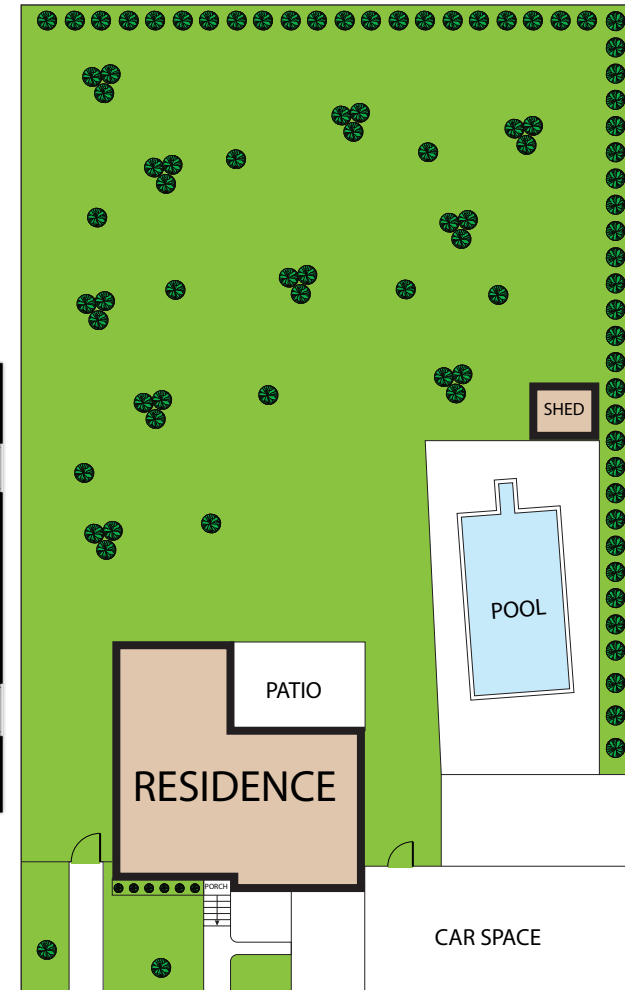

BASEMENT

FIRST FLOOR

19 RAVENNA AVENUE, SALEM 01970

TOTAL APPROX. FLOOR AREA 2,524 SQ.FT

Whilst every attempt has been made to ensure the accuracy of the floor plan contained here, measurements of doors, windows, rooms and any other items are approximate and no responsibility is taken for any error, omission, or misstatement. This plan is for illustrative purposes only and should be used as such by any prospective purchaser.