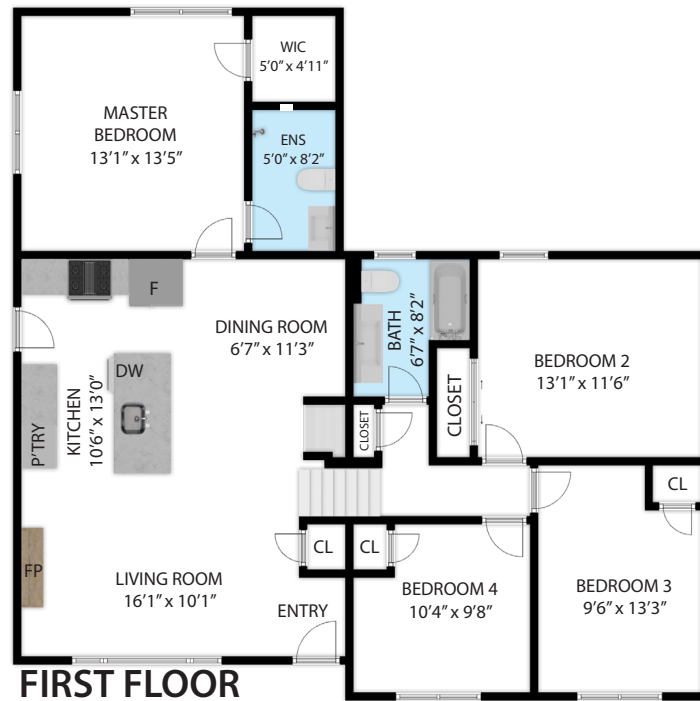

BASEMENT

FIRST FLOOR

19 RAVENNA AVENUE, SALEM 01970

TOTAL APPROX. FLOOR AREA 2,524 SQ.FT

Whilst every attempt has been made to ensure the accuracy of the floor plan contained here, measurements of doors, windows, rooms and any other items are approximate and no responsibility is taken for any error, omission, or misstatement. This plan is for illustrative purposes only and should be used as such by any prospective purchaser.