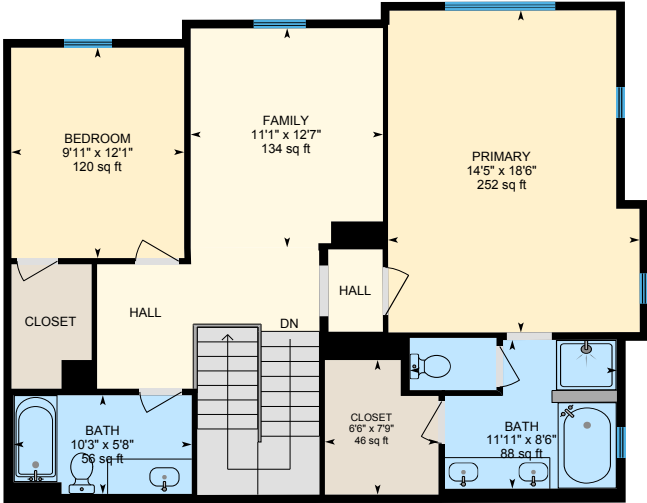

110 S Rio Rapido Dr, Mountain House, CA

Main Building: Above Grade Finished Area 1912.53 sq ft

1st Floor
Finished Area 910.03 sq ft

2nd Floor
Finished Area 1002.50 sq ft

PREPARED: 2024/05/18

White regions are excluded from total floor area in iGUIDE floor plans. All room dimensions and floor areas must be considered approximate and are subject to independent verification.