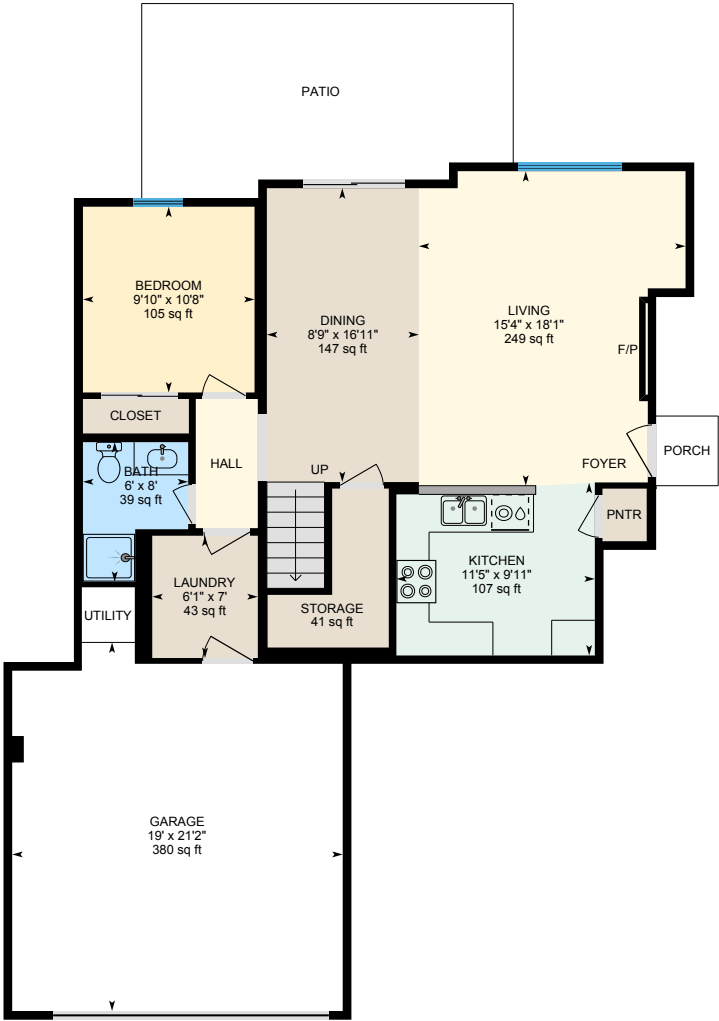

110 S Rio Rapido Dr, Mountain House, CA

Main Building: Above Grade Finished Area 1912.53 sq ft

1st Floor
Finished Area 910.03 sq ft

2nd Floor
Finished Area 1002.50 sq ft

PREPARED: 2024/05/18

White regions are excluded from total floor area in iGUIDE floor plans. All room dimensions and floor areas must be considered approximate and are subject to independent verification.