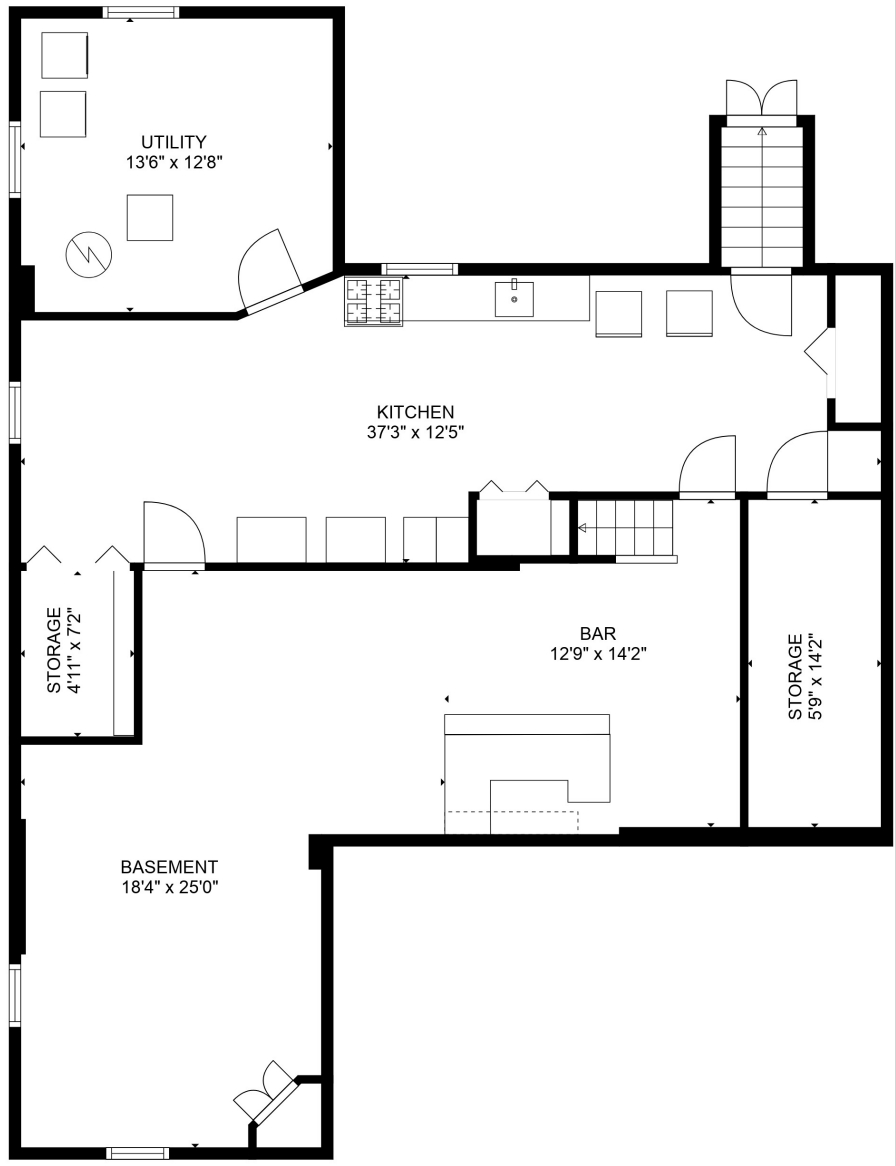

FLOOR 1

FLOOR 2

Total scanned area: 3057 sq. ft

SIZES AND DIMENSIONS ARE APPROXIMATE AND FOR REFERENCE ONLY. ACTUAL MAY VARY.

Total scanned area: 3057 sq. ft

SIZES AND DIMENSIONS ARE APPROXIMATE AND FOR REFERENCE ONLY. ACTUAL MAY VARY.

Total scanned area: 3057 sq. ft

SIZES AND DIMENSIONS ARE APPROXIMATE AND FOR REFERENCE ONLY. ACTUAL MAY VARY.