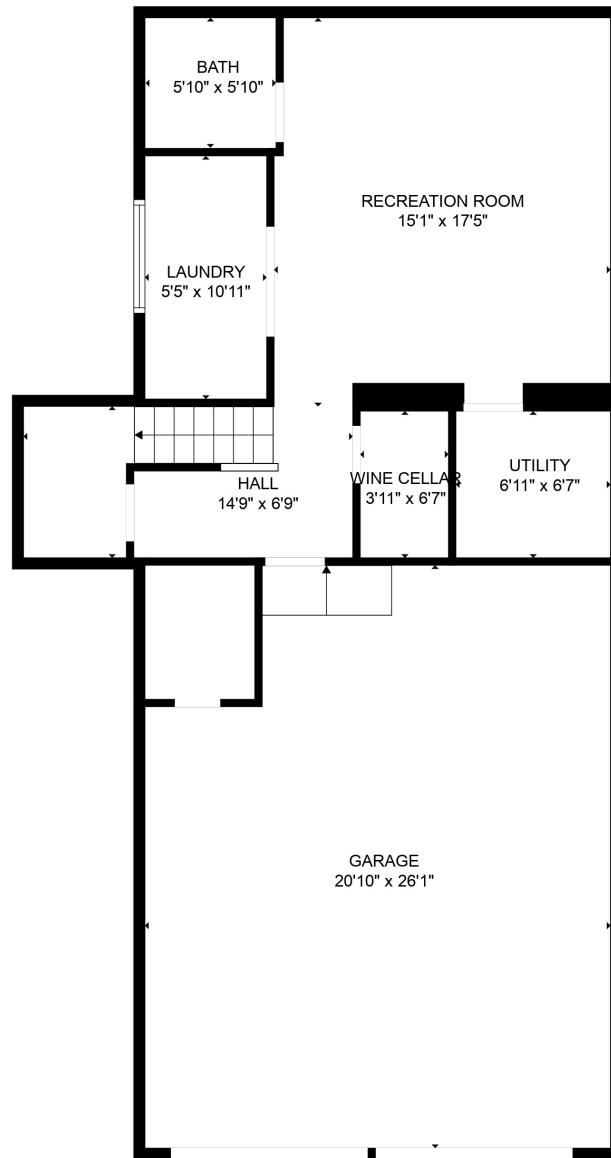

FLOOR 1

FLOOR 2

FLOOR 3

Total scanned area: 3909 sq. ft

SIZES AND DIMENSIONS ARE APPROXIMATE, ACTUAL MAY VARY.

Total scanned area: 3909 sq. ft

SIZES AND DIMENSIONS ARE APPROXIMATE, ACTUAL MAY VARY.

Total scanned area: 3909 sq. ft

SIZES AND DIMENSIONS ARE APPROXIMATE, ACTUAL MAY VARY.

Total scanned area: 3909 sq. ft

SIZES AND DIMENSIONS ARE APPROXIMATE, ACTUAL MAY VARY.