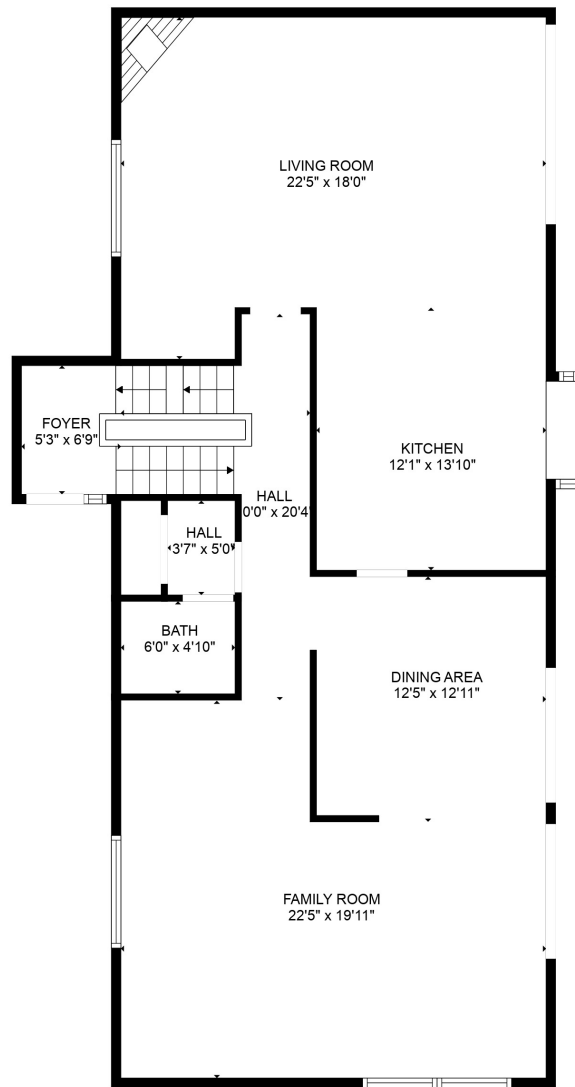

FLOOR 1

FLOOR 2

FLOOR 3

Total scanned area: 3909 sq. ft

SIZES AND DIMENSIONS ARE APPROXIMATE, ACTUAL MAY VARY.

Total scanned area: 3909 sq. ft

SIZES AND DIMENSIONS ARE APPROXIMATE, ACTUAL MAY VARY.

Total scanned area: 3909 sq. ft

SIZES AND DIMENSIONS ARE APPROXIMATE, ACTUAL MAY VARY.

Total scanned area: 3909 sq. ft

SIZES AND DIMENSIONS ARE APPROXIMATE, ACTUAL MAY VARY.