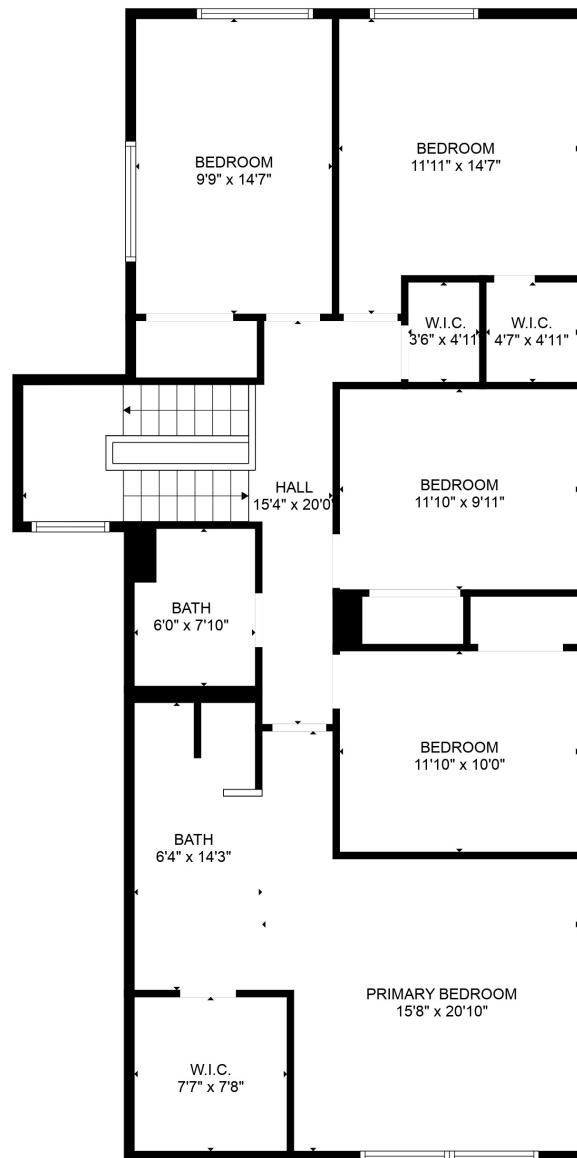

FLOOR 1

FLOOR 2

FLOOR 3

Total scanned area: 3909 sq. ft

SIZES AND DIMENSIONS ARE APPROXIMATE, ACTUAL MAY VARY.

Total scanned area: 3909 sq. ft

SIZES AND DIMENSIONS ARE APPROXIMATE, ACTUAL MAY VARY.

Total scanned area: 3909 sq. ft

SIZES AND DIMENSIONS ARE APPROXIMATE, ACTUAL MAY VARY.

Total scanned area: 3909 sq. ft

SIZES AND DIMENSIONS ARE APPROXIMATE, ACTUAL MAY VARY.