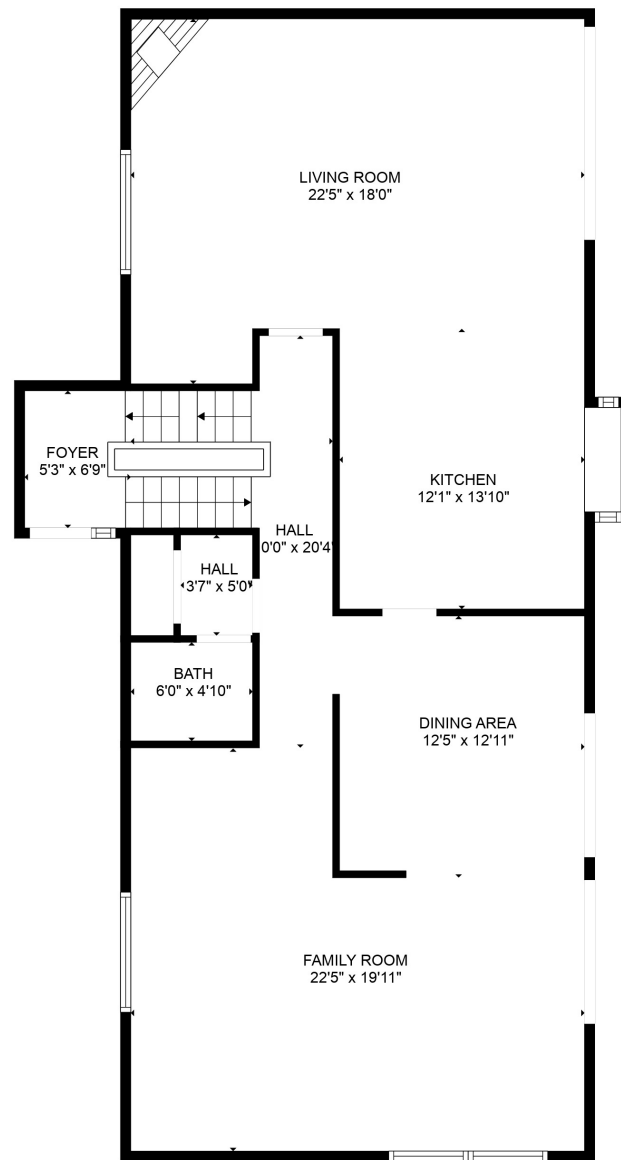

FLOOR 1

FLOOR 2

FLOOR 3

Total scanned area: 3909 sq. ft

SIZES AND DIMENSIONS ARE APPROXIMATE, ACTUAL MAY VARY.

Total scanned area: 3909 sq. ft

SIZES AND DIMENSIONS ARE APPROXIMATE, ACTUAL MAY VARY.

Total scanned area: 3909 sq. ft

SIZES AND DIMENSIONS ARE APPROXIMATE, ACTUAL MAY VARY.

Total scanned area: 3909 sq. ft

SIZES AND DIMENSIONS ARE APPROXIMATE, ACTUAL MAY VARY.