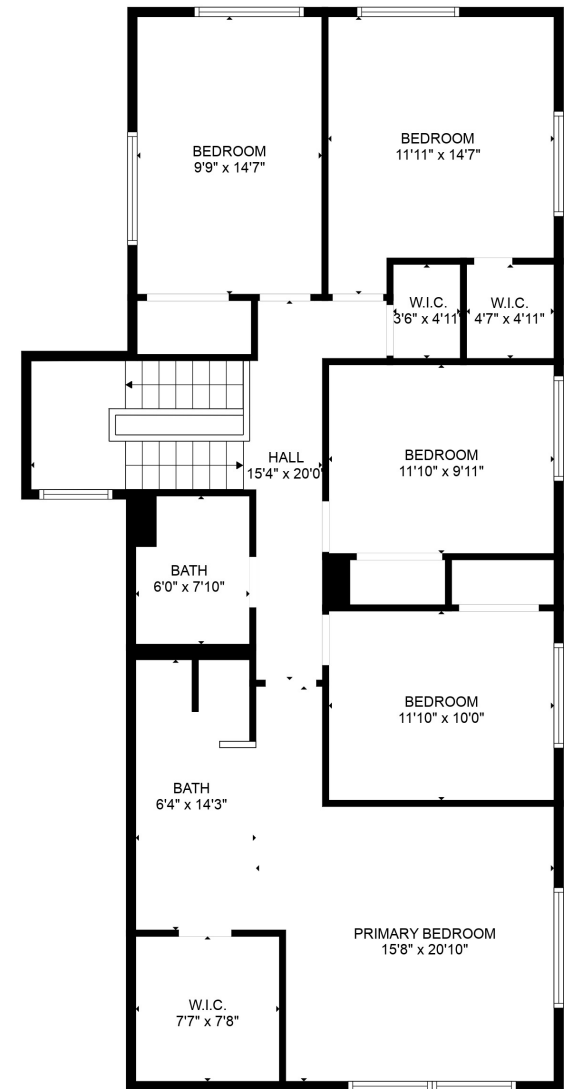

FLOOR 1

FLOOR 2

FLOOR 3

Total scanned area: 3909 sq. ft

SIZES AND DIMENSIONS ARE APPROXIMATE, ACTUAL MAY VARY.

Total scanned area: 3909 sq. ft

SIZES AND DIMENSIONS ARE APPROXIMATE, ACTUAL MAY VARY.

Total scanned area: 3909 sq. ft

SIZES AND DIMENSIONS ARE APPROXIMATE, ACTUAL MAY VARY.

Total scanned area: 3909 sq. ft

SIZES AND DIMENSIONS ARE APPROXIMATE, ACTUAL MAY VARY.