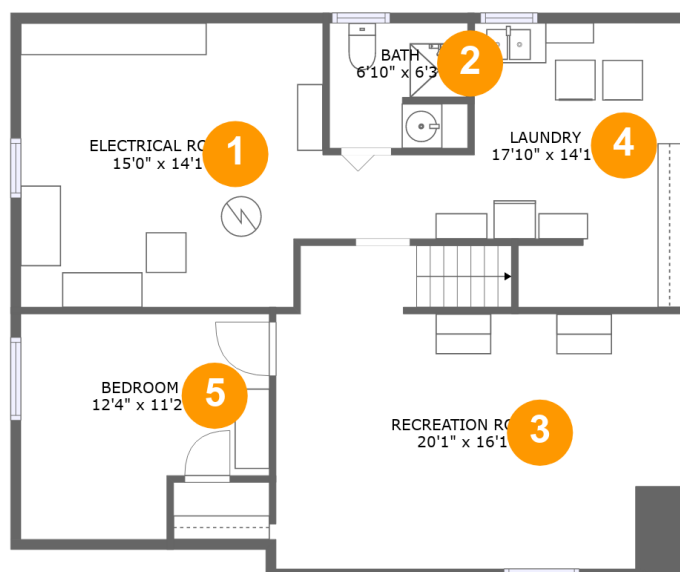

91 Roosevelt Street, Saint Charles, Kane County, Illinois, United States, 60174

Property summary

 **0** Garages

 **3** Bedrooms

 **2** Bathrooms

 **0** Half baths

 **2** Floors

 **1,639** Gross living area sqft

 **1,871** Total sqft

**91 Roosevelt Street, Saint Charles, Kane County,
Illinois, United States, 60174****Room dimensions**

Floor 1

Total sqft: 930 Living area: 709

#		Dimensions	sqft	Counted as living area
1	Room	15'0" x 14'1"	206 sq. ft	No
2	Bath	6'10" x 6'3"	42 sq. ft	Yes
3	Recreation Room	20'1" x 16'1"	279 sq. ft	Yes
4	Utility	17'10" x 14'1"	168 sq. ft	Yes
5	Bedroom	12'4" x 11'2"	122 sq. ft	Yes

91 Roosevelt Street, Saint Charles, Kane County, Illinois, United States, 60174

Room dimensions

Floor 2

Total sqft: 941 Living area: 930

#		Dimensions	sqft	Counted as living area
6	Living Room	21'3" x 16'1"	256 sq. ft	Yes
7	Bedroom	12'8" x 10'8"	135 sq. ft	Yes
8	Hall	7'4" x 3'3"	24 sq. ft	Yes
9	Kitchen	12'9" x 12'8"	161 sq. ft	Yes
10	Hall	5'6" x 3'1"	35 sq. ft	Yes
11	Bedroom	12'1" x 10'8"	129 sq. ft	Yes
12	Bath	4'11" x 7'2"	35 sq. ft	Yes

Dimensions: 12'1" x 10'8"
Area: 129 sq. ft
Counted as living area: Yes

Heated: Yes
Finished: Yes
Enclosed: Yes
Contiguous: Yes
Permitted: Yes
Wet space: No
Addition: No
Conversion: No

**91 Roosevelt Street, Saint Charles, Kane County,
Illinois, United States, 60174**