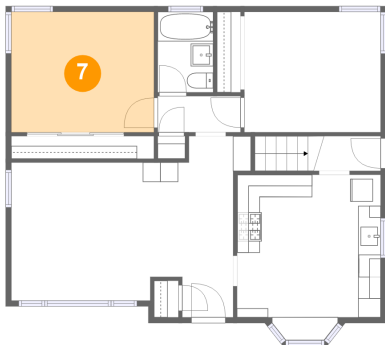

91 Roosevelt Street, Saint Charles, Kane County,
Illinois, United States, 60174

6 Floor 2 - Living Room

Dimensions: 21'3" x 16'1"
Area: 256 sq. ft
Counted as living area: Yes

Heated: Yes
Finished: Yes
Enclosed: Yes
Contiguous: Yes
Permitted: Yes
Wet space: No
Addition: No
Conversion: No

7 Floor 2 - Bedroom

Dimensions: 12'8" x 10'8"
Area: 135 sq. ft
Counted as living area: Yes

Heated: Yes
Finished: Yes
Enclosed: Yes
Contiguous: Yes
Permitted: Yes
Wet space: No
Addition: No
Conversion: No