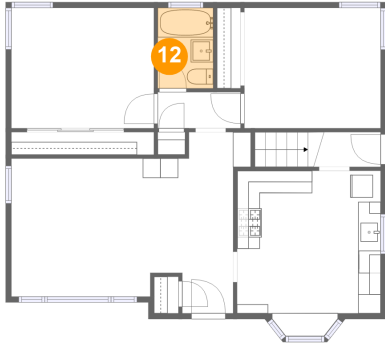

**91 Roosevelt Street, Saint Charles, Kane County,
Illinois, United States, 60174**

12 Floor 2 - Bath

Dimensions: 4'11" x 7'2"
Area: 35 sq. ft
Counted as living area: Yes

Heated: Yes
Finished: Yes
Enclosed: Yes
Contiguous: Yes
Permitted: Yes
Wet space: Yes
Addition: No
Conversion: No