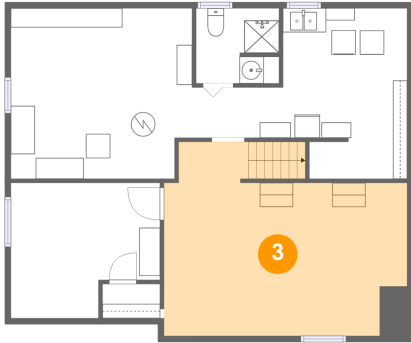

91 Roosevelt Street, Saint Charles, Kane County, Illinois, United States, 60174

1 Floor 1 - Room

Dimensions: 15'0" x 14'1"
Area: 206 sq. ft
Counted as living area: No

Heated: No
Finished: No
Enclosed: Yes
Contiguous: Yes
Permitted: Yes
Wet space: No
Addition: No
Conversion: No

2 Floor 1 - Bath

Dimensions: 6'10" x 6'3"
Area: 42 sq. ft
Counted as living area: Yes

Heated: Yes
Finished: Yes
Enclosed: Yes
Contiguous: Yes
Permitted: Yes
Wet space: Yes
Addition: No
Conversion: No

91 Roosevelt Street, Saint Charles, Kane County,
Illinois, United States, 60174

3 Floor 1 - Recreation Room

Dimensions: 20'1" x 16'1"
Area: 279 sq. ft
Counted as living area: Yes

Heated: Yes
Finished: Yes
Enclosed: Yes
Contiguous: Yes
Permitted: Yes
Wet space: No
Addition: No
Conversion: No

4 Floor 1 - Utility

Dimensions: 17'10" x 14'1"
Area: 168 sq. ft
Counted as living area: Yes

Heated: Yes
Finished: Yes
Enclosed: Yes
Contiguous: Yes
Permitted: Yes
Wet space: No
Addition: No
Conversion: No