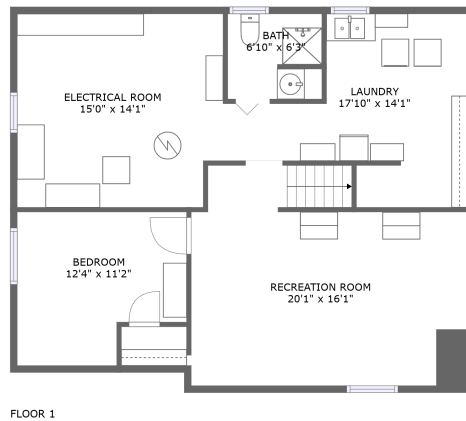

91 Roosevelt Street, Saint Charles, Kane County, Illinois, United States, 60174

Property summary

0 Garages

3 Bedrooms

2 Bathrooms

0 Half baths

2 Floors

1,639 Gross living area sqft

1,871 Total sqft