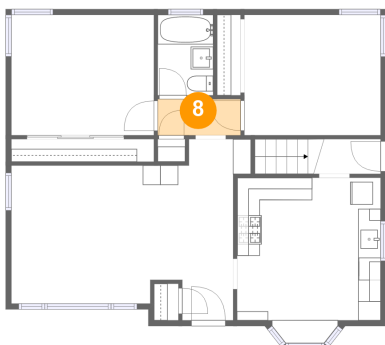

8 Floor 2 - Hall

Dimensions: 7'4" x 3'3"
Area: 24 sq. ft
Counted as living area: Yes

Heated: Yes
Finished: Yes
Enclosed: Yes
Contiguous: Yes
Permitted: Yes
Wet space: No
Addition: No
Conversion: No