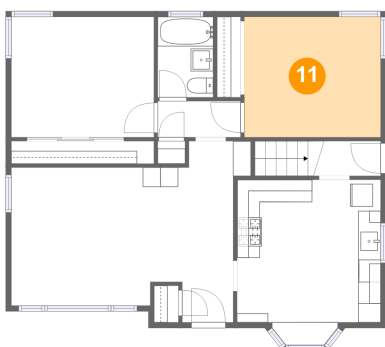

8 Floor 2 - Hall

Dimensions: 7'4" x 3'3"
Area: 24 sq. ft
Counted as living area: Yes

Heated: Yes
Finished: Yes
Enclosed: Yes
Contiguous: Yes
Permitted: Yes
Wet space: No
Addition: No
Conversion: No

91 Roosevelt Street, Saint Charles, Kane County,
Illinois, United States, 60174

9 Floor 2 - Kitchen

Dimensions: 12'9" x 12'8"
Area: 161 sq. ft
Counted as living area: Yes

Heated: Yes
Finished: Yes
Enclosed: Yes
Contiguous: Yes
Permitted: Yes
Wet space: No
Addition: No
Conversion: No

10 Floor 2 - Hall

Dimensions: 5'6" x 3'1"
Area: 35 sq. ft
Counted as living area: Yes

Heated: Yes
Finished: Yes
Enclosed: Yes
Contiguous: Yes
Permitted: Yes
Wet space: No
Addition: No
Conversion: No

11 Floor 2 - Bedroom

Dimensions: 12'1" x 10'8"
Area: 129 sq. ft
Counted as living area: Yes

Heated: Yes
Finished: Yes
Enclosed: Yes
Contiguous: Yes
Permitted: Yes
Wet space: No
Addition: No
Conversion: No

**91 Roosevelt Street, Saint Charles, Kane County,
Illinois, United States, 60174**