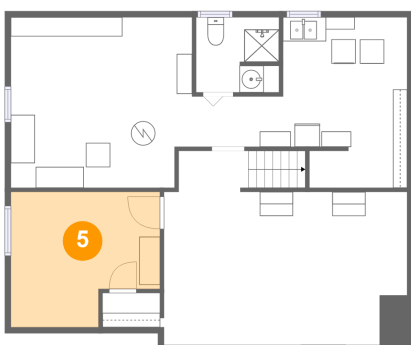

5 Floor 1 - Bedroom

Dimensions: 12'4" x 11'2"
Area: 122 sq. ft
Counted as living area: Yes

Heated: Yes
Finished: Yes
Enclosed: Yes
Contiguous: Yes
Permitted: Yes
Wet space: No
Addition: No
Conversion: No