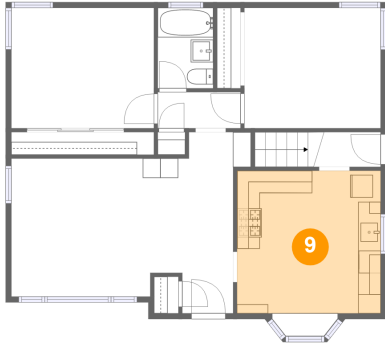

8 Floor 2 - Hall

Dimensions: 7'4" x 3'3"
Area: 24 sq. ft
Counted as living area: Yes

Heated: Yes
Finished: Yes
Enclosed: Yes
Contiguous: Yes
Permitted: Yes
Wet space: No
Addition: No
Conversion: No

91 Roosevelt Street, Saint Charles, Kane County,
Illinois, United States, 60174

9 Floor 2 - Kitchen

Dimensions: 12'9" x 12'8"
Area: 161 sq. ft
Counted as living area: Yes

Heated: Yes
Finished: Yes
Enclosed: Yes
Contiguous: Yes
Permitted: Yes
Wet space: No
Addition: No
Conversion: No