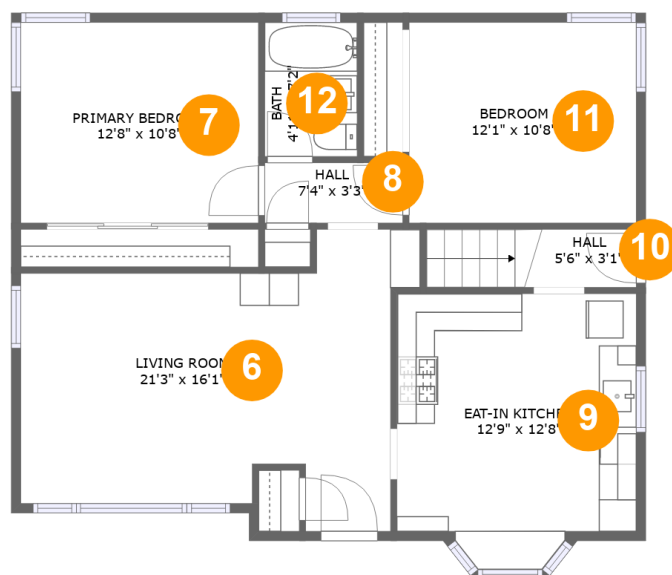

 **1,871** Total sqft

**91 Roosevelt Street, Saint Charles, Kane County,
Illinois, United States, 60174****Room dimensions**

Floor 1

Total sqft: 930 Living area: 709

#		Dimensions	sqft	Counted as living area
1	Room	15'0" x 14'1"	206 sq. ft	No
2	Bath	6'10" x 6'3"	42 sq. ft	Yes
3	Recreation Room	20'1" x 16'1"	279 sq. ft	Yes
4	Utility	17'10" x 14'1"	168 sq. ft	Yes
5	Bedroom	12'4" x 11'2"	122 sq. ft	Yes

91 Roosevelt Street, Saint Charles, Kane County, Illinois, United States, 60174

Room dimensions

Floor 2

Total sqft: 941 Living area: 930

#		Dimensions	sqft	Counted as living area
6	Living Room	21'3" x 16'1"	256 sq. ft	Yes
7	Bedroom	12'8" x 10'8"	135 sq. ft	Yes
8	Hall	7'4" x 3'3"	24 sq. ft	Yes
9	Kitchen	12'9" x 12'8"	161 sq. ft	Yes
10	Hall	5'6" x 3'1"	35 sq. ft	Yes
11	Bedroom	12'1" x 10'8"	129 sq. ft	Yes
12	Bath	4'11" x 7'2"	35 sq. ft	Yes

91 Roosevelt Street, Saint Charles, Kane County, Illinois, United States, 60174

1 Floor 1 - Room

Dimensions: 15'0" x 14'1"
Area: 206 sq. ft
Counted as living area: No

Heated: No
Finished: No
Enclosed: Yes
Contiguous: Yes
Permitted: Yes
Wet space: No
Addition: No
Conversion: No

Dimensions: 12'1" x 10'8"
Area: 129 sq. ft
Counted as living area: Yes

Heated: Yes
Finished: Yes
Enclosed: Yes
Contiguous: Yes
Permitted: Yes
Wet space: No
Addition: No
Conversion: No

**91 Roosevelt Street, Saint Charles, Kane County,
Illinois, United States, 60174**