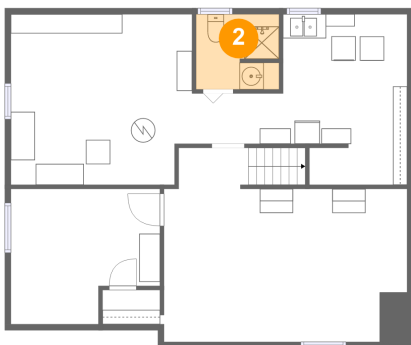

91 Roosevelt Street, Saint Charles, Kane County, Illinois, United States, 60174

Room dimensions

Floor 2

Total sqft: 941 Living area: 930

#		Dimensions	sqft	Counted as living area
6	Living Room	21'3" x 16'1"	256 sq. ft	Yes
7	Bedroom	12'8" x 10'8"	135 sq. ft	Yes
8	Hall	7'4" x 3'3"	24 sq. ft	Yes
9	Kitchen	12'9" x 12'8"	161 sq. ft	Yes
10	Hall	5'6" x 3'1"	35 sq. ft	Yes
11	Bedroom	12'1" x 10'8"	129 sq. ft	Yes
12	Bath	4'11" x 7'2"	35 sq. ft	Yes

91 Roosevelt Street, Saint Charles, Kane County, Illinois, United States, 60174

1 Floor 1 - Room

Dimensions: 15'0" x 14'1"
Area: 206 sq. ft
Counted as living area: No

Heated: No
Finished: No
Enclosed: Yes
Contiguous: Yes
Permitted: Yes
Wet space: No
Addition: No
Conversion: No

2 Floor 1 - Bath

Dimensions: 6'10" x 6'3"
Area: 42 sq. ft
Counted as living area: Yes

Heated: Yes
Finished: Yes
Enclosed: Yes
Contiguous: Yes
Permitted: Yes
Wet space: Yes
Addition: No
Conversion: No

91 Roosevelt Street, Saint Charles, Kane County,
Illinois, United States, 60174

3 Floor 1 - Recreation Room

Dimensions: 20'1" x 16'1"
Area: 279 sq. ft
Counted as living area: Yes

Heated: Yes
Finished: Yes
Enclosed: Yes
Contiguous: Yes
Permitted: Yes
Wet space: No
Addition: No
Conversion: No