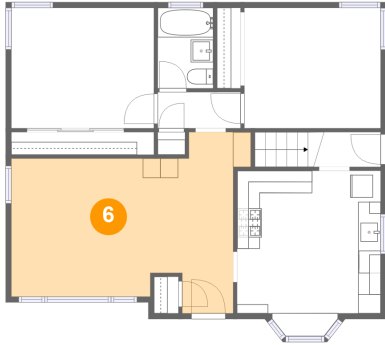

4 Floor 1 - Utility

Dimensions: 17'10" x 14'1"
Area: 168 sq. ft
Counted as living area: Yes

Heated: Yes
Finished: Yes
Enclosed: Yes
Contiguous: Yes
Permitted: Yes
Wet space: No
Addition: No
Conversion: No

5 Floor 1 - Bedroom

Dimensions: 12'4" x 11'2"
Area: 122 sq. ft
Counted as living area: Yes

Heated: Yes
Finished: Yes
Enclosed: Yes
Contiguous: Yes
Permitted: Yes
Wet space: No
Addition: No
Conversion: No

91 Roosevelt Street, Saint Charles, Kane County,
Illinois, United States, 60174

6 Floor 2 - Living Room

Dimensions: 21'3" x 16'1"
Area: 256 sq. ft
Counted as living area: Yes

Heated: Yes
Finished: Yes
Enclosed: Yes
Contiguous: Yes
Permitted: Yes
Wet space: No
Addition: No
Conversion: No