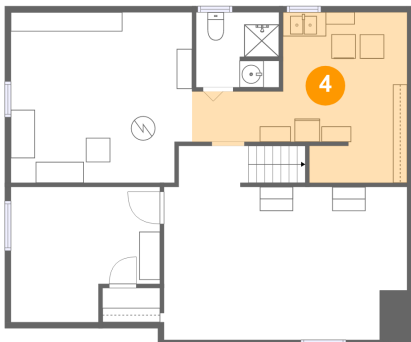

91 Roosevelt Street, Saint Charles, Kane County, Illinois, United States, 60174

1 Floor 1 - Room

Dimensions: 15'0" x 14'1"
Area: 206 sq. ft
Counted as living area: No

Heated: No
Finished: No
Enclosed: Yes
Contiguous: Yes
Permitted: Yes
Wet space: No
Addition: No
Conversion: No

2 Floor 1 - Bath

Dimensions: 6'10" x 6'3"
Area: 42 sq. ft
Counted as living area: Yes

Heated: Yes
Finished: Yes
Enclosed: Yes
Contiguous: Yes
Permitted: Yes
Wet space: Yes
Addition: No
Conversion: No

91 Roosevelt Street, Saint Charles, Kane County,
Illinois, United States, 60174

3 Floor 1 - Recreation Room

Dimensions: 20'1" x 16'1"
Area: 279 sq. ft
Counted as living area: Yes

Heated: Yes
Finished: Yes
Enclosed: Yes
Contiguous: Yes
Permitted: Yes
Wet space: No
Addition: No
Conversion: No

4 Floor 1 - Utility

Dimensions: 17'10" x 14'1"
Area: 168 sq. ft
Counted as living area: Yes

Heated: Yes
Finished: Yes
Enclosed: Yes
Contiguous: Yes
Permitted: Yes
Wet space: No
Addition: No
Conversion: No