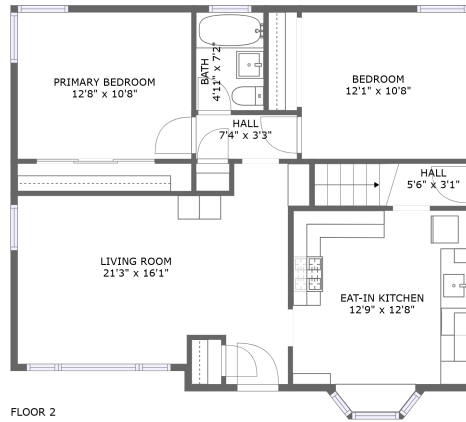

91 Roosevelt Street, Saint Charles, Kane County, Illinois, United States, 60174

Property summary

0 Garages

3 Bedrooms

2 Bathrooms

0 Half baths

2 Floors

1,639 Gross living area sqft

1,871 Total sqft