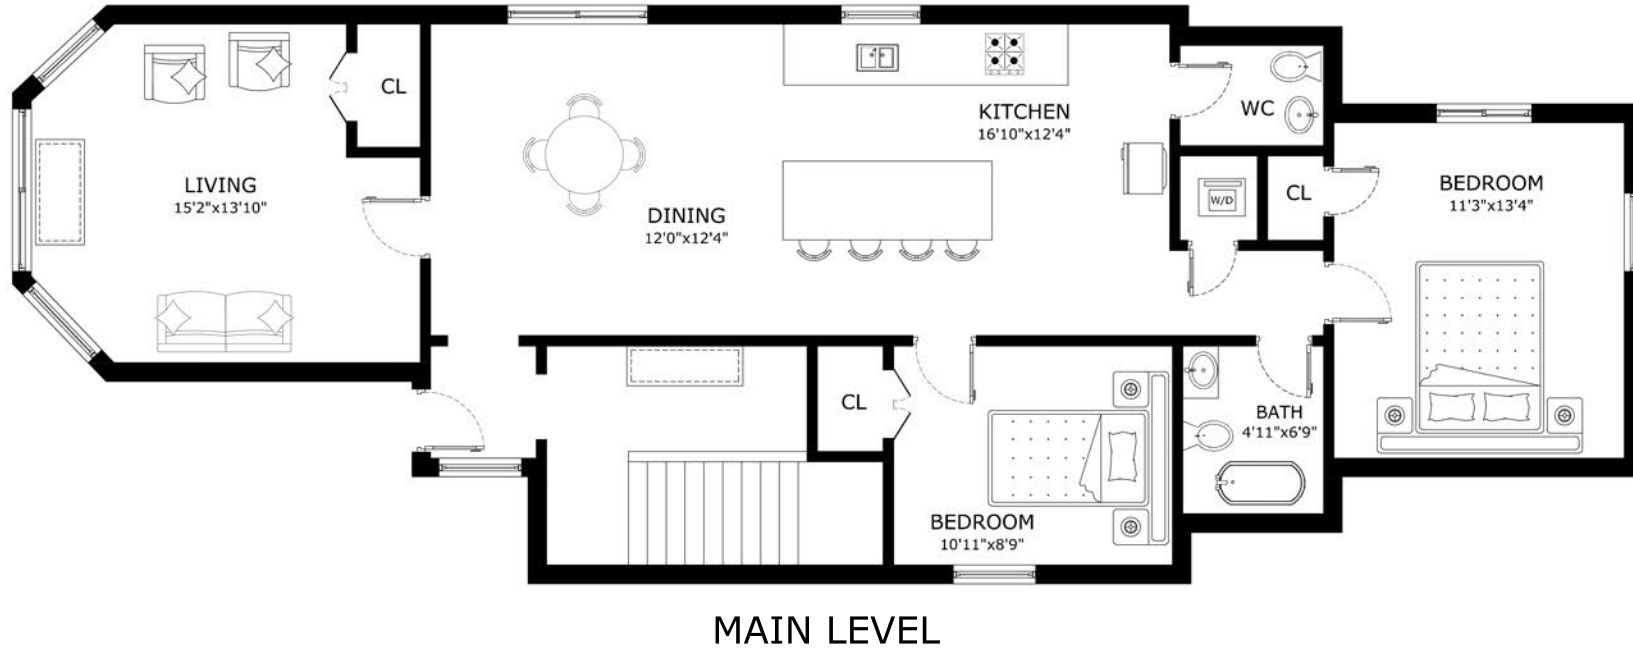

ADDRESS: 667 46th St - Main House, United States.

This floor plan is for illustration purposes only and is not intended to provide precise layout or measurements of the home. Potential buyers should investigate these issues to their own satisfaction.