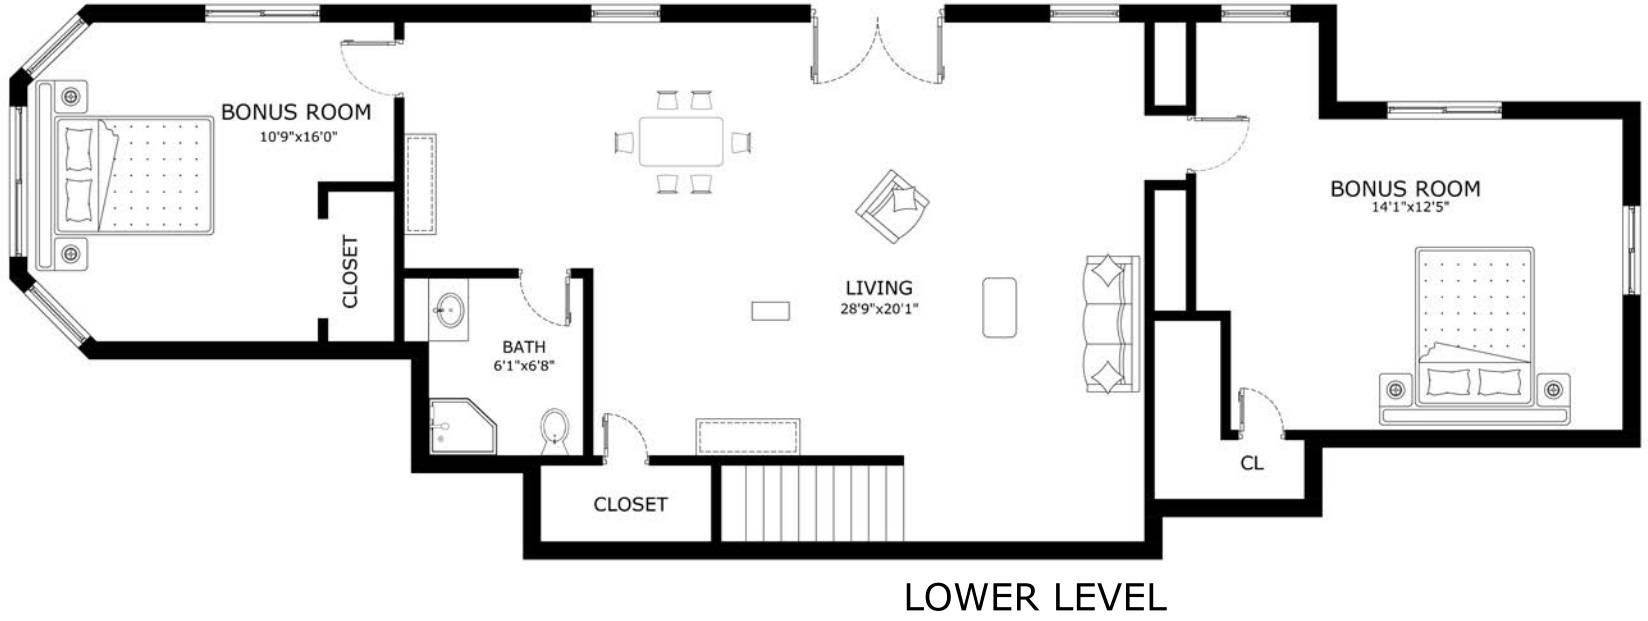

ADDRESS: 667 46th St - Main House, United States.

This floor plan is for illustration purposes only and is not intended to provide precise layout or measurements of the home. Potential buyers should investigate these issues to their own satisfaction.