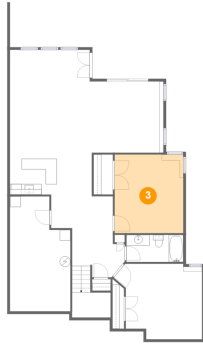

58 Brooke Drive, Union Hall, Franklin County, Virginia, United States, 24176

1 Floor 1 - W.I.C.

Dimensions: 3'8" x 7'6"
Area: 27 sq. ft
Counted as living area: Yes

Heated: Yes
Finished: Yes
Enclosed: Yes
Contiguous: Yes
Permitted: Yes
Wet space: No
Addition: No
Conversion: No

2 Floor 1 - Bath

Dimensions: 10'8" x 5'1"
Area: 55 sq. ft
Counted as living area: Yes

Heated: Yes
Finished: Yes
Enclosed: Yes
Contiguous: Yes
Permitted: Yes
Wet space: Yes
Addition: No
Conversion: No

58 Brooke Drive, Union Hall, Franklin County, Virginia, United States, 24176

3 Floor 1 - Bedroom

Dimensions: 12'11" x 14'9"
Area: 191 sq. ft
Counted as living area: Yes

Heated: Yes
Finished: Yes
Enclosed: Yes
Contiguous: Yes
Permitted: Yes
Wet space: No
Addition: No
Conversion: No

4 Floor 1 - Billiard Room

Dimensions: 13'2" x 13'5"
Area: 186 sq. ft
Counted as living area: Yes

Heated: Yes
Finished: Yes
Enclosed: Yes
Contiguous: Yes
Permitted: Yes
Wet space: No
Addition: No
Conversion: No