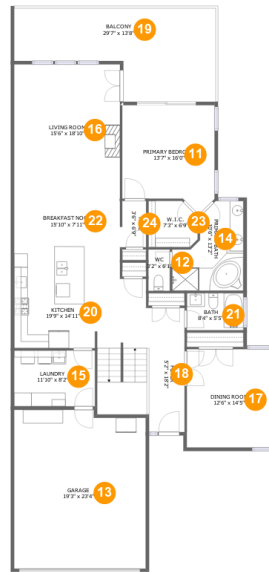

58 Brooke Drive, Union Hall, Franklin County, Virginia, United States, 24176

Room dimensions

Floor 1

Total sqft: 1971 Living area: 1408

#		Dimensions	sqft	Counted as living area
1	W.I.C.	3'8" x 7'6"	27 sq. ft	Yes
2	Bath	10'8" x 5'1"	55 sq. ft	Yes
3	Bedroom	12'11" x 14'9"	191 sq. ft	Yes
4	Billiard Room	13'2" x 13'5"	186 sq. ft	Yes
5	Bar	15'5" x 7'10"	121 sq. ft	Yes
6	Electrical Room	11'5" x 21'7"	221 sq. ft	No
7	Hall	11'7" x 15'3"	196 sq. ft	Yes
8	Recreation Room	15'0" x 19'4"	290 sq. ft	Yes
9	Covered Patio	29'4" x 14'4"	331 sq. ft	No
10	Bedroom	16'8" x 14'3"	200 sq. ft	Yes

58 Brooke Drive, Union Hall, Franklin County, Virginia, United States, 24176

Room dimensions

Floor 2

Total sqft: 2517 Living area: 1742

#		Dimensions	sqft	Counted as living area
11	Primary Bedroom	13'7" x 16'0"	191 sq. ft	Yes
12	WC	3'2" x 6'1"	19 sq. ft	Yes
13	Garage	19'3" x 23'4"	440 sq. ft	No
14	Primary Bath	10'6" x 13'2"	107 sq. ft	Yes
15	Laundry	11'10" x 8'2"	97 sq. ft	Yes
16	Living Room	15'6" x 18'10"	292 sq. ft	Yes
17	Dining Room	12'6" x 14'5"	180 sq. ft	Yes
18	Foyer	5'2" x 18'2"	95 sq. ft	Yes
19	Balcony	29'7" x 13'8"	309 sq. ft	No
20	Kitchen	19'9" x 14'11"	346 sq. ft	Yes
21	Bath	8'4" x 5'5"	45 sq. ft	Yes

5 Floor 1 - Bar

Dimensions: 15'5" x 7'10"
Area: 121 sq. ft
Counted as living area: Yes

Heated: Yes
Finished: Yes
Enclosed: Yes
Contiguous: Yes
Permitted: Yes
Wet space: No
Addition: No
Conversion: No

58 Brooke Drive, Union Hall, Franklin County, Virginia, United States, 24176

17 Floor 2 - Dining Room

Dimensions: 12'6" x 14'5"
Area: 180 sq. ft
Counted as living area: Yes

Heated: Yes
Finished: Yes
Enclosed: Yes
Contiguous: Yes
Permitted: Yes
Wet space: No
Addition: No
Conversion: No