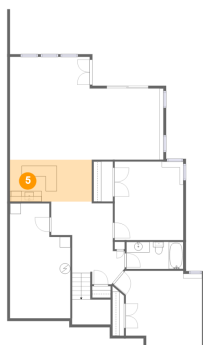

2 Floor 1 - Bath

Dimensions: 10'8" x 5'1"
Area: 55 sq. ft
Counted as living area: Yes

Heated: Yes
Finished: Yes
Enclosed: Yes
Contiguous: Yes
Permitted: Yes
Wet space: Yes
Addition: No
Conversion: No

58 Brooke Drive, Union Hall, Franklin County, Virginia, United States, 24176

3 Floor 1 - Bedroom

Dimensions: 12'11" x 14'9"
Area: 191 sq. ft
Counted as living area: Yes

Heated: Yes
Finished: Yes
Enclosed: Yes
Contiguous: Yes
Permitted: Yes
Wet space: No
Addition: No
Conversion: No

4 Floor 1 - Billiard Room

Dimensions: 13'2" x 13'5"
Area: 186 sq. ft
Counted as living area: Yes

Heated: Yes
Finished: Yes
Enclosed: Yes
Contiguous: Yes
Permitted: Yes
Wet space: No
Addition: No
Conversion: No

5 Floor 1 - Bar

Dimensions: 15'5" x 7'10"
Area: 121 sq. ft
Counted as living area: Yes

Heated: Yes
Finished: Yes
Enclosed: Yes
Contiguous: Yes
Permitted: Yes
Wet space: No
Addition: No
Conversion: No

58 Brooke Drive, Union Hall, Franklin County, Virginia, United States, 24176