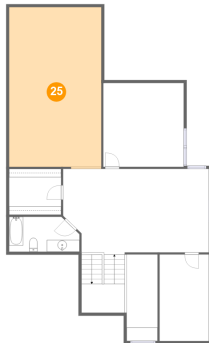

25 Floor 3 - Open To Below

Dimensions: 15'6" x 26'10"
Area: 419 sq. ft
Counted as living area: No

Heated: No
Finished: No
Enclosed: No
Contiguous: Yes
Permitted: No
Wet space: No
Addition: No
Conversion: No