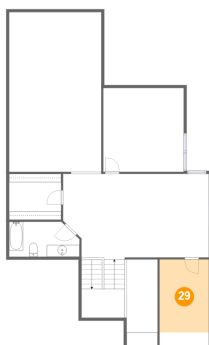

29 Floor 3 - Attic

Dimensions: 8'4" x 14'7"
Area: 102 sq. ft
Counted as living area: No

Heated: No
Finished: No
Enclosed: Yes
Contiguous: Yes
Permitted: Yes
Wet space: No
Addition: No
Conversion: No