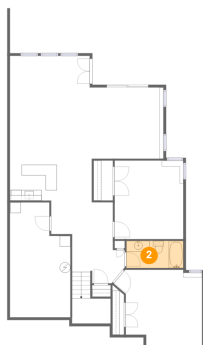

58 Brooke Drive, Union Hall, Franklin County, Virginia, United States, 24176

Room dimensions

Floor 3

Total sqft: 1452 Living area: 746

#		Dimensions	sqft	Counted as living area
25	Open To Below	15'6" x 26'10"	419 sq. ft	No
26	W.I.C.	8'9" x 7'9"	68 sq. ft	Yes
27	Bath	11'10" x 5'11"	65 sq. ft	Yes
28	Sitting Room	13'7" x 14'1"	153 sq. ft	Yes
29	Attic	8'4" x 14'7"	102 sq. ft	No
30	Open To Below	5'2" x 14'7"	76 sq. ft	No
31	Family Room	24'7" x 14'5"	402 sq. ft	Yes

58 Brooke Drive, Union Hall, Franklin County, Virginia, United States, 24176

1 Floor 1 - W.I.C.

Dimensions: 3'8" x 7'6"
Area: 27 sq. ft
Counted as living area: Yes

Heated: Yes
Finished: Yes
Enclosed: Yes
Contiguous: Yes
Permitted: Yes
Wet space: No
Addition: No
Conversion: No

2 Floor 1 - Bath

Dimensions: 10'8" x 5'1"
Area: 55 sq. ft
Counted as living area: Yes

Heated: Yes
Finished: Yes
Enclosed: Yes
Contiguous: Yes
Permitted: Yes
Wet space: Yes
Addition: No
Conversion: No

58 Brooke Drive, Union Hall, Franklin County, Virginia, United States, 24176

3 Floor 1 - Bedroom

Dimensions: 12'11" x 14'9"
Area: 191 sq. ft
Counted as living area: Yes

Heated: Yes
Finished: Yes
Enclosed: Yes
Contiguous: Yes
Permitted: Yes
Wet space: No
Addition: No
Conversion: No