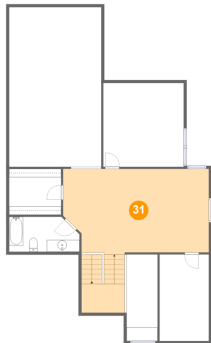

31 Floor 3 - Family Room

Dimensions: 24'7" x 14'5"
Area: 402 sq. ft
Counted as living area: Yes

Heated: Yes
Finished: Yes
Enclosed: Yes
Contiguous: Yes
Permitted: Yes
Wet space: No
Addition: No
Conversion: No