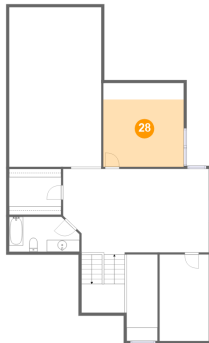

28 Floor 3 - Sitting Room

Dimensions: 13'7" x 14'1"
Area: 153 sq. ft
Counted as living area: Yes

Heated: Yes
Finished: Yes
Enclosed: Yes
Contiguous: Yes
Permitted: Yes
Wet space: No
Addition: No
Conversion: No