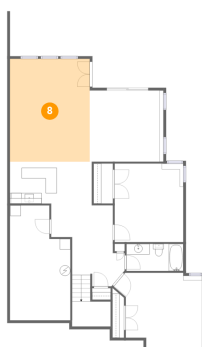

5 Floor 1 - Bar

Dimensions: 15'5" x 7'10"
Area: 121 sq. ft
Counted as living area: Yes

Heated: Yes
Finished: Yes
Enclosed: Yes
Contiguous: Yes
Permitted: Yes
Wet space: No
Addition: No
Conversion: No

58 Brooke Drive, Union Hall, Franklin County, Virginia, United States, 24176

6 Floor 1 - Electrical Room

Dimensions: 11'5" x 21'7"
Area: 221 sq. ft
Counted as living area: No

Heated: No
Finished: No
Enclosed: Yes
Contiguous: Yes
Permitted: Yes
Wet space: No
Addition: No
Conversion: No

7 Floor 1 - Hall

Dimensions: 11'7" x 15'3"
Area: 196 sq. ft
Counted as living area: Yes

Heated: Yes
Finished: Yes
Enclosed: Yes
Contiguous: Yes
Permitted: Yes
Wet space: No
Addition: No
Conversion: No

8 Floor 1 - Recreation Room

Dimensions: 15'0" x 19'4"
Area: 290 sq. ft
Counted as living area: Yes

Heated: Yes
Finished: Yes
Enclosed: Yes
Contiguous: Yes
Permitted: Yes
Wet space: No
Addition: No
Conversion: No

58 Brooke Drive, Union Hall, Franklin County, Virginia, United States, 24176