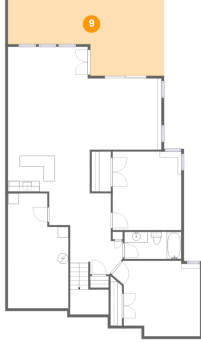

58 Brooke Drive, Union Hall, Franklin County, Virginia, United States, 24176

9 Floor 1 - Covered Patio

Dimensions: 29'4" x 14'4"
Area: 331 sq. ft
Counted as living area: No

Heated: No
Finished: Yes
Enclosed: No
Contiguous: Yes
Permitted: Yes
Wet space: No
Addition: No
Conversion: No