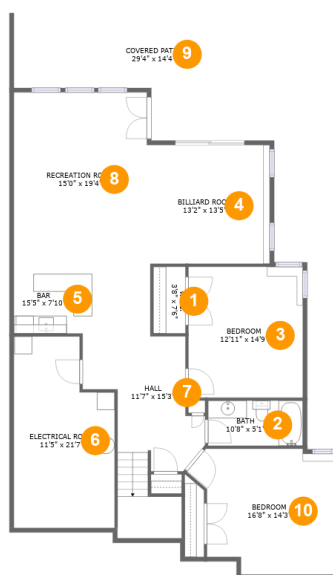

58 Brooke Drive, Union Hall, Franklin County, Virginia, United States, 24176

Room dimensions

Floor 1

Total sqft: 1971 Living area: 1408

#		Dimensions	sqft	Counted as living area
1	W.I.C.	3'8" x 7'6"	27 sq. ft	Yes
2	Bath	10'8" x 5'1"	55 sq. ft	Yes
3	Bedroom	12'11" x 14'9"	191 sq. ft	Yes
4	Billiard Room	13'2" x 13'5"	186 sq. ft	Yes
5	Bar	15'5" x 7'10"	121 sq. ft	Yes
6	Electrical Room	11'5" x 21'7"	221 sq. ft	No
7	Hall	11'7" x 15'3"	196 sq. ft	Yes
8	Recreation Room	15'0" x 19'4"	290 sq. ft	Yes
9	Covered Patio	29'4" x 14'4"	331 sq. ft	No
10	Bedroom	16'8" x 14'3"	200 sq. ft	Yes

58 Brooke Drive, Union Hall, Franklin County, Virginia, United States, 24176

Room dimensions

Floor 2

Total sqft: 2517 Living area: 1742

#		Dimensions	sqft	Counted as living area
11	Primary Bedroom	13'7" x 16'0"	191 sq. ft	Yes
12	WC	3'2" x 6'1"	19 sq. ft	Yes
13	Garage	19'3" x 23'4"	440 sq. ft	No
14	Primary Bath	10'6" x 13'2"	107 sq. ft	Yes
15	Laundry	11'10" x 8'2"	97 sq. ft	Yes
16	Living Room	15'6" x 18'10"	292 sq. ft	Yes
17	Dining Room	12'6" x 14'5"	180 sq. ft	Yes
18	Foyer	5'2" x 18'2"	95 sq. ft	Yes
19	Balcony	29'7" x 13'8"	309 sq. ft	No
20	Kitchen	19'9" x 14'11"	346 sq. ft	Yes
21	Bath	8'4" x 5'5"	45 sq. ft	Yes

17 Floor 2 - Dining Room

Dimensions: 12'6" x 14'5"
Area: 180 sq. ft
Counted as living area: Yes

Heated: Yes
Finished: Yes
Enclosed: Yes
Contiguous: Yes
Permitted: Yes
Wet space: No
Addition: No
Conversion: No

58 Brooke Drive, Union Hall, Franklin County, Virginia, United States, 24176

18 Floor 2 - Foyer

Dimensions: 5'2" x 18'2"
Area: 95 sq. ft
Counted as living area: Yes

Heated: Yes
Finished: Yes
Enclosed: Yes
Contiguous: Yes
Permitted: Yes
Wet space: No
Addition: No
Conversion: No