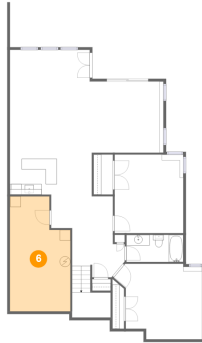

4 Floor 1 - Billiard Room

Dimensions: 13'2" x 13'5"
Area: 186 sq. ft
Counted as living area: Yes

Heated: Yes
Finished: Yes
Enclosed: Yes
Contiguous: Yes
Permitted: Yes
Wet space: No
Addition: No
Conversion: No

5 Floor 1 - Bar

Dimensions: 15'5" x 7'10"
Area: 121 sq. ft
Counted as living area: Yes

Heated: Yes
Finished: Yes
Enclosed: Yes
Contiguous: Yes
Permitted: Yes
Wet space: No
Addition: No
Conversion: No

58 Brooke Drive, Union Hall, Franklin County, Virginia, United States, 24176

6 Floor 1 - Electrical Room

Dimensions: 11'5" x 21'7"
Area: 221 sq. ft
Counted as living area: No

Heated: No
Finished: No
Enclosed: Yes
Contiguous: Yes
Permitted: Yes
Wet space: No
Addition: No
Conversion: No