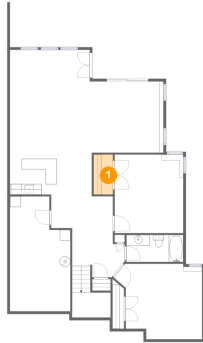

**58 Brooke Drive, Union Hall, Franklin County, Virginia,
United States, 24176**

#		Dimensions	sqft	Counted as living area
22	Breakfast Nook	15'10" x 7'11"	123 sq. ft	Yes
23	W.I.C.	7'3" x 6'9"	46 sq. ft	Yes
24	Hall	3'6" x 6'9"	24 sq. ft	Yes

58 Brooke Drive, Union Hall, Franklin County, Virginia, United States, 24176

Room dimensions

Floor 3

Total sqft: 1452 Living area: 746

#		Dimensions	sqft	Counted as living area
25	Open To Below	15'6" x 26'10"	419 sq. ft	No
26	W.I.C.	8'9" x 7'9"	68 sq. ft	Yes
27	Bath	11'10" x 5'11"	65 sq. ft	Yes
28	Sitting Room	13'7" x 14'1"	153 sq. ft	Yes
29	Attic	8'4" x 14'7"	102 sq. ft	No
30	Open To Below	5'2" x 14'7"	76 sq. ft	No
31	Family Room	24'7" x 14'5"	402 sq. ft	Yes

58 Brooke Drive, Union Hall, Franklin County, Virginia, United States, 24176

1 Floor 1 - W.I.C.

Dimensions: 3'8" x 7'6"
Area: 27 sq. ft
Counted as living area: Yes

Heated: Yes
Finished: Yes
Enclosed: Yes
Contiguous: Yes
Permitted: Yes
Wet space: No
Addition: No
Conversion: No

2 Floor 1 - Bath

Dimensions: 10'8" x 5'1"
Area: 55 sq. ft
Counted as living area: Yes

Heated: Yes
Finished: Yes
Enclosed: Yes
Contiguous: Yes
Permitted: Yes
Wet space: Yes
Addition: No
Conversion: No

58 Brooke Drive, Union Hall, Franklin County, Virginia, United States, 24176