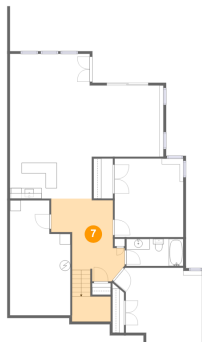

7 Floor 1 - Hall

Dimensions: 11'7" x 15'3"
Area: 196 sq. ft
Counted as living area: Yes

Heated: Yes
Finished: Yes
Enclosed: Yes
Contiguous: Yes
Permitted: Yes
Wet space: No
Addition: No
Conversion: No