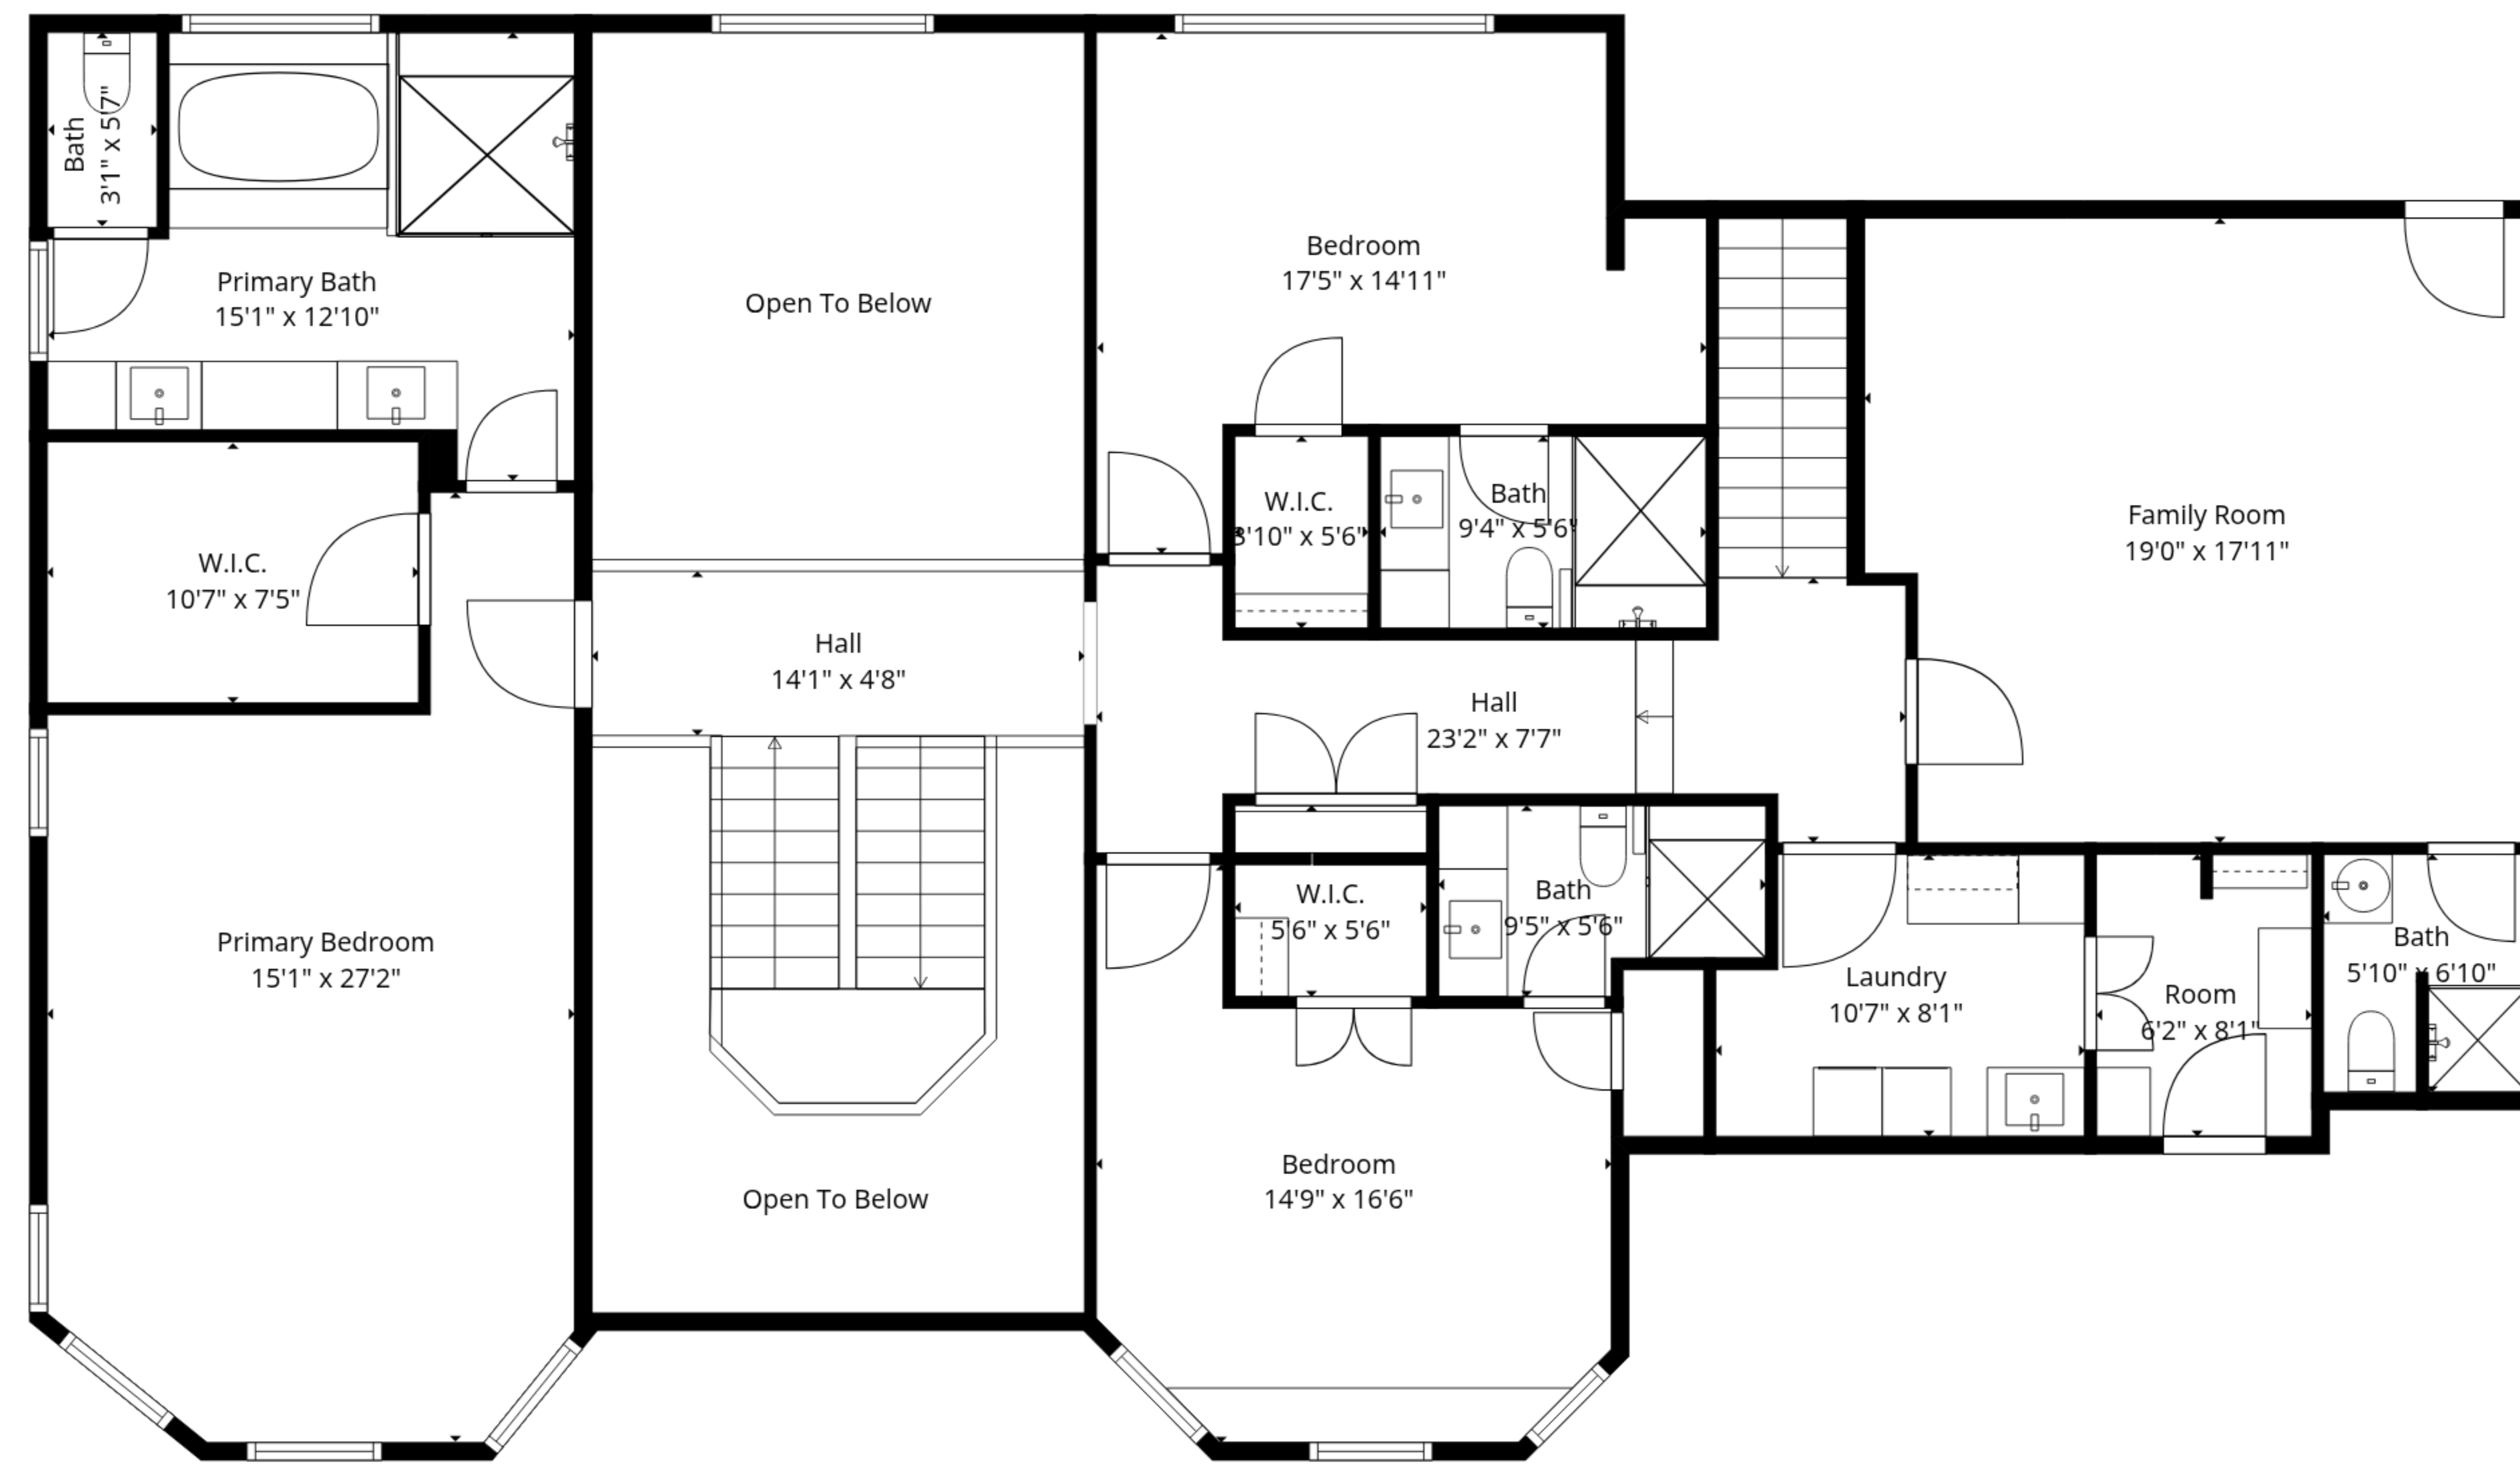

Total GLA: 4106 sq. ft | Total: 4977 sq. ft
 1st floor: 1958 sq. ft (Excluded areas 871 sq. ft)
 2nd floor: 2148 sq. ft (Excluded areas 373 sq. ft)

Total GLA: 4106 sq. ft | Total: 4977 sq. ft
 1st floor: 1958 sq. ft (Excluded areas 871 sq. ft)
 2nd floor: 2148 sq. ft (Excluded areas 373 sq. ft)

2nd Floor

1st Floor

Total GLA: 4106 sq. ft | Total: 4977 sq. ft
 1st floor: 1958 sq. ft (Excluded areas 871 sq. ft)
 2nd floor: 2148 sq. ft (Excluded areas 373 sq. ft)