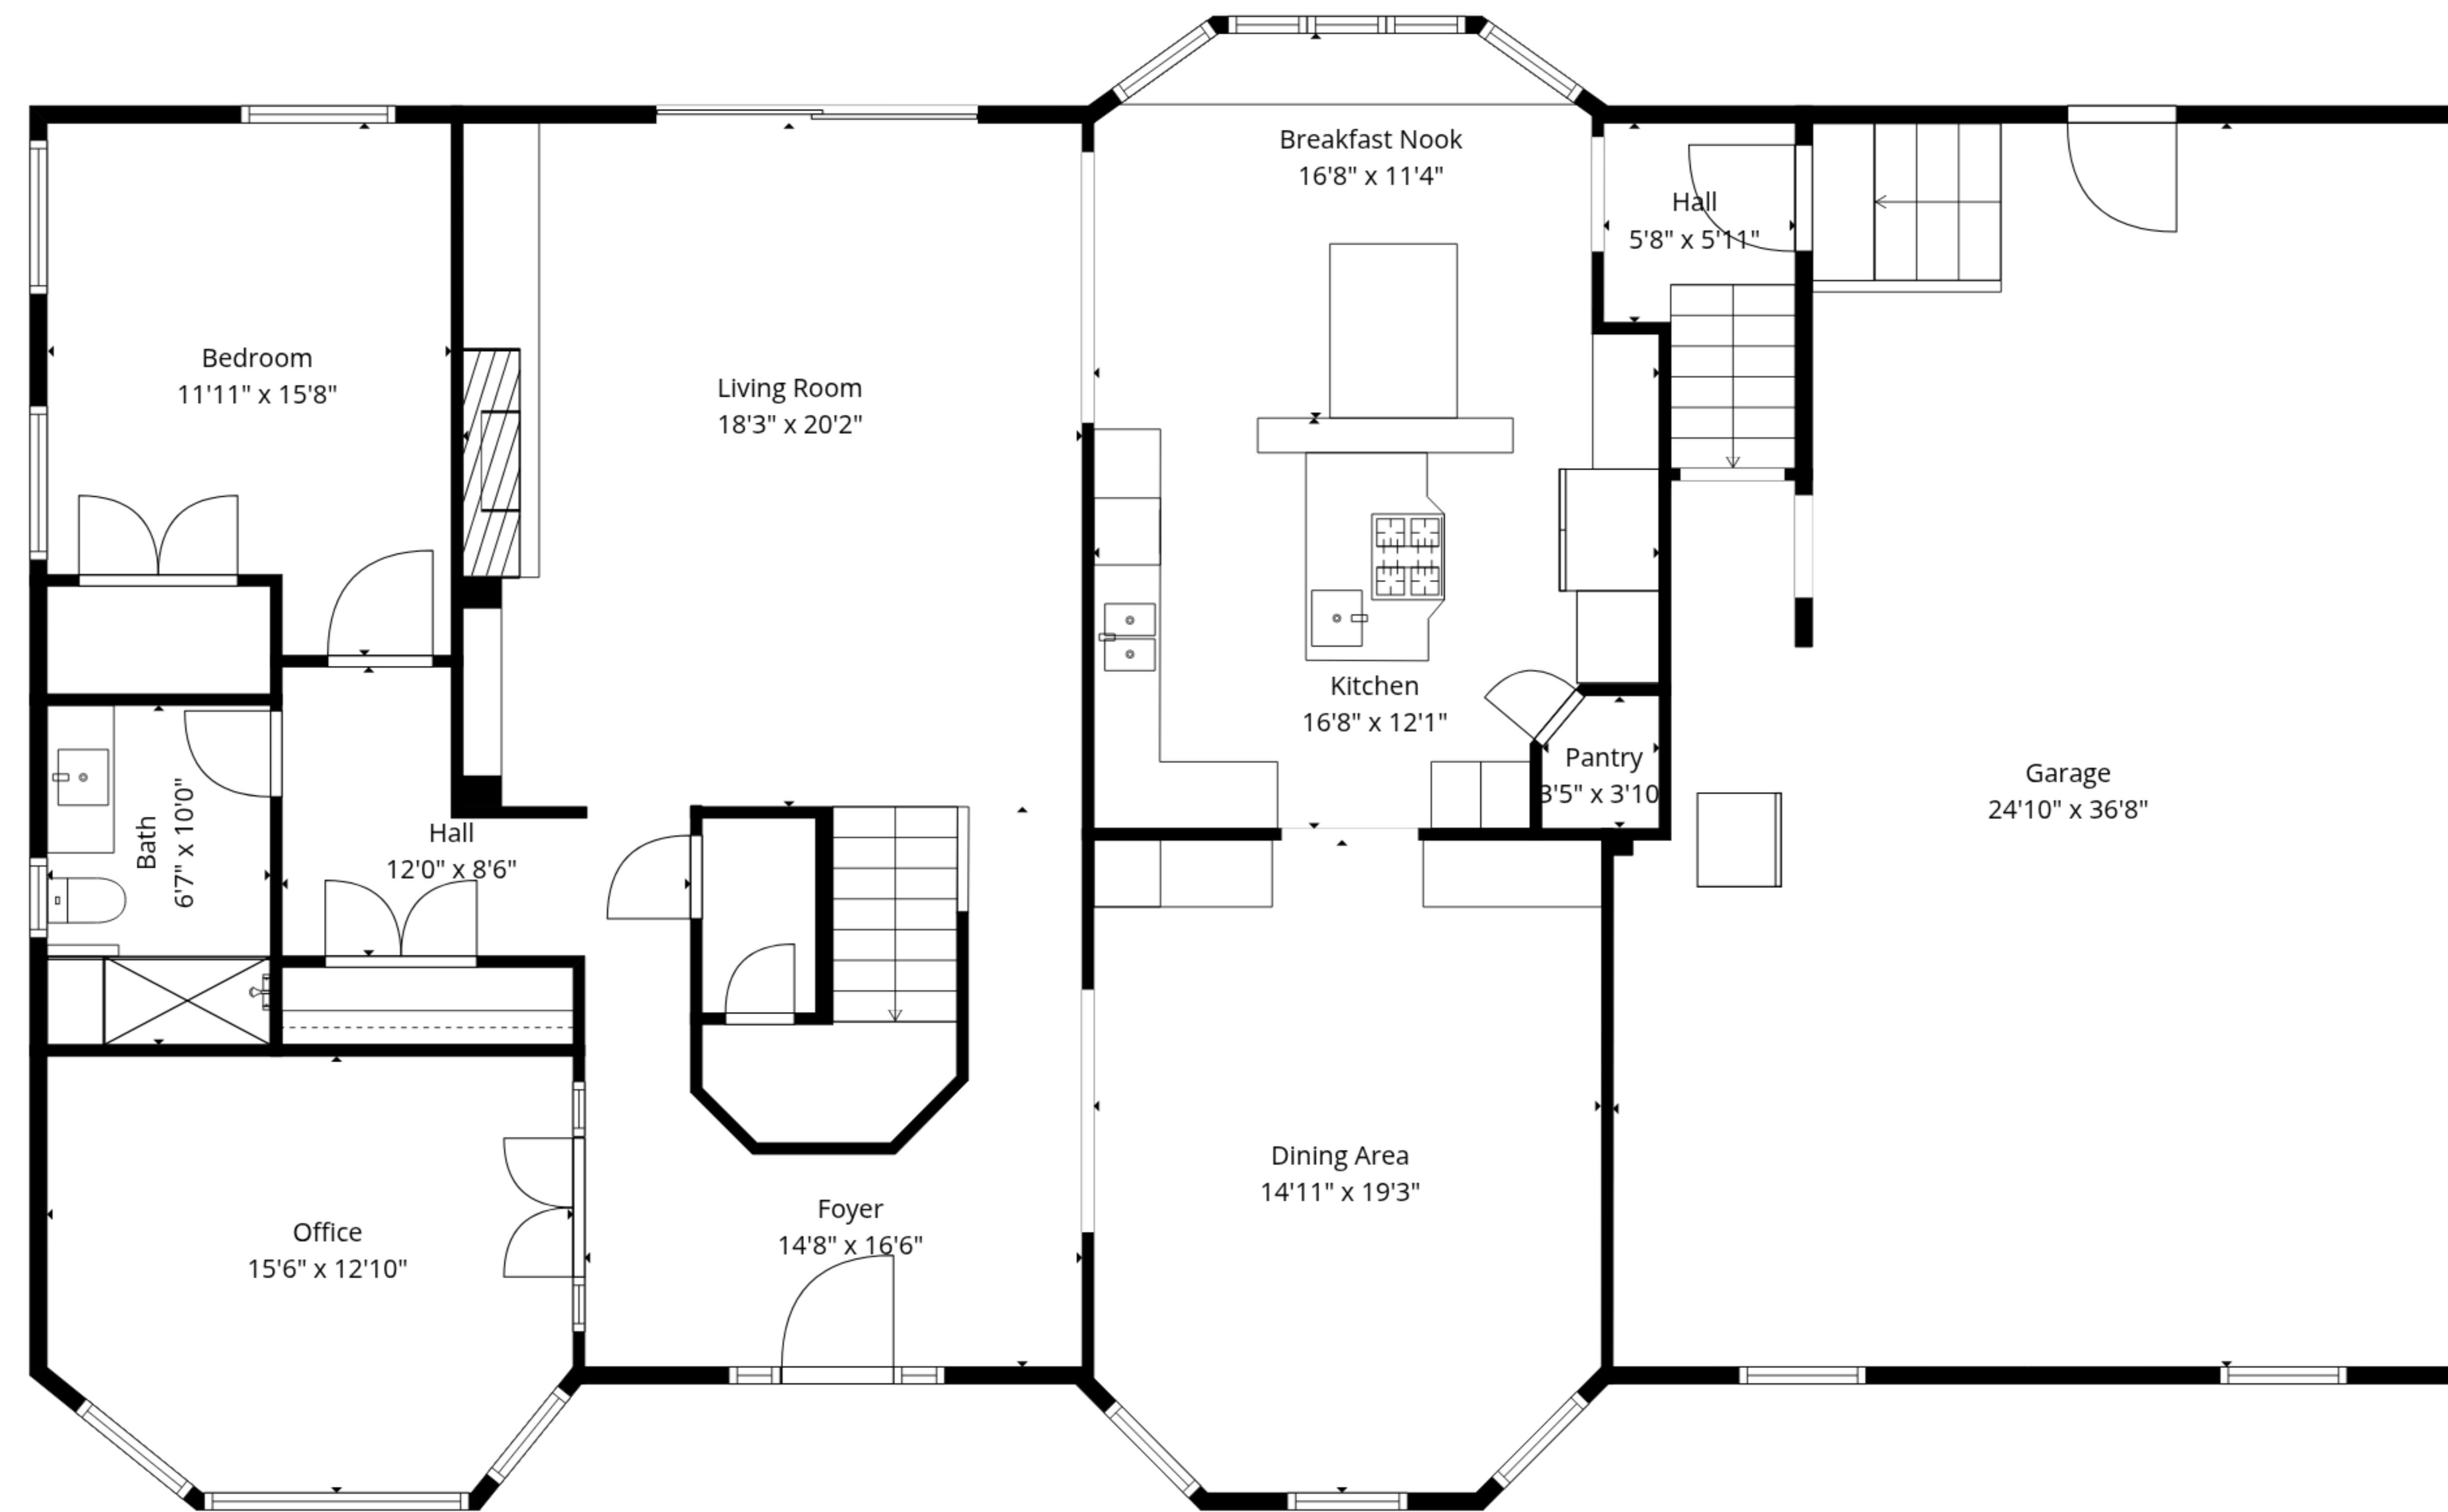

Total GLA: 4106 sq. ft | Total: 4977 sq. ft
 1st floor: 1958 sq. ft (Excluded areas 871 sq. ft)
 2nd floor: 2148 sq. ft (Excluded areas 373 sq. ft)

Total GLA: 4106 sq. ft | Total: 4977 sq. ft
 1st floor: 1958 sq. ft (Excluded areas 871 sq. ft)
 2nd floor: 2148 sq. ft (Excluded areas 373 sq. ft)

2nd Floor

1st Floor

Total GLA: 4106 sq. ft | Total: 4977 sq. ft
 1st floor: 1958 sq. ft (Excluded areas 871 sq. ft)
 2nd floor: 2148 sq. ft (Excluded areas 373 sq. ft)