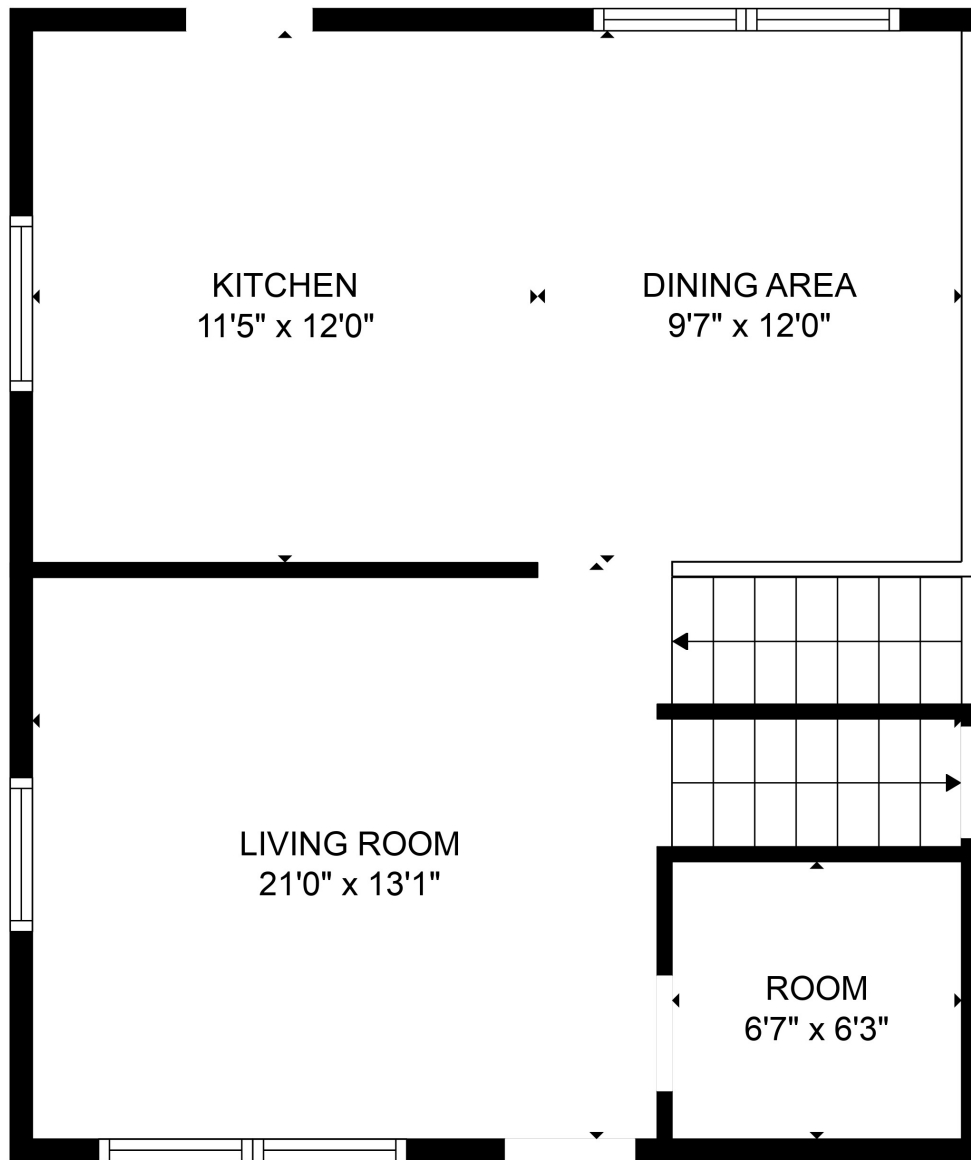

FLOOR 1

FLOOR 2

FLOOR 3

FLOOR 4

TOTAL: 2091 sq. ft

Below Ground: 414 sq. ft, FLOOR 2: 367 sq. ft, FLOOR 3: 527 sq. ft, FLOOR 4: 783 sq. ft
 EXCLUDED AREAS: GARAGE: 411 sq. ft, FIREPLACE: 6 sq. ft

MEASUREMENTS ARE CALCULATED BY CUBICASA TECHNOLOGY. DEEMED HIGHLY RELIABLE BUT NOT GUARANTEED.

TOTAL: 2091 sq. ft

Below Ground: 414 sq. ft, FLOOR 2: 367 sq. ft, FLOOR 3: 527 sq. ft, FLOOR 4: 783 sq. ft
EXCLUDED AREAS: GARAGE: 411 sq. ft, FIREPLACE: 6 sq. ft

MEASUREMENTS ARE CALCULATED BY CUBICASA TECHNOLOGY. DEEMED HIGHLY RELIABLE BUT NOT GUARANTEED.