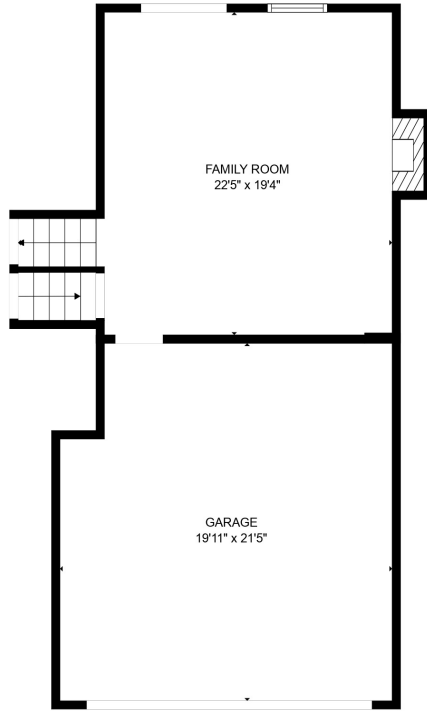

FLOOR 1

FLOOR 2

FLOOR 3

FLOOR 4

TOTAL: 2091 sq. ft

Below Ground: 414 sq. ft, FLOOR 2: 367 sq. ft, FLOOR 3: 527 sq. ft, FLOOR 4: 783 sq. ft
 EXCLUDED AREAS: GARAGE: 411 sq. ft, FIREPLACE: 6 sq. ft

MEASUREMENTS ARE CALCULATED BY CUBICASA TECHNOLOGY. DEEMED HIGHLY RELIABLE BUT NOT GUARANTEED.

TOTAL: 2091 sq. ft

Below Ground: 414 sq. ft, FLOOR 2: 367 sq. ft, FLOOR 3: 527 sq. ft, FLOOR 4: 783 sq. ft
EXCLUDED AREAS: GARAGE: 411 sq. ft, FIREPLACE: 6 sq. ft

MEASUREMENTS ARE CALCULATED BY CUBICASA TECHNOLOGY. DEEMED HIGHLY RELIABLE BUT NOT GUARANTEED.