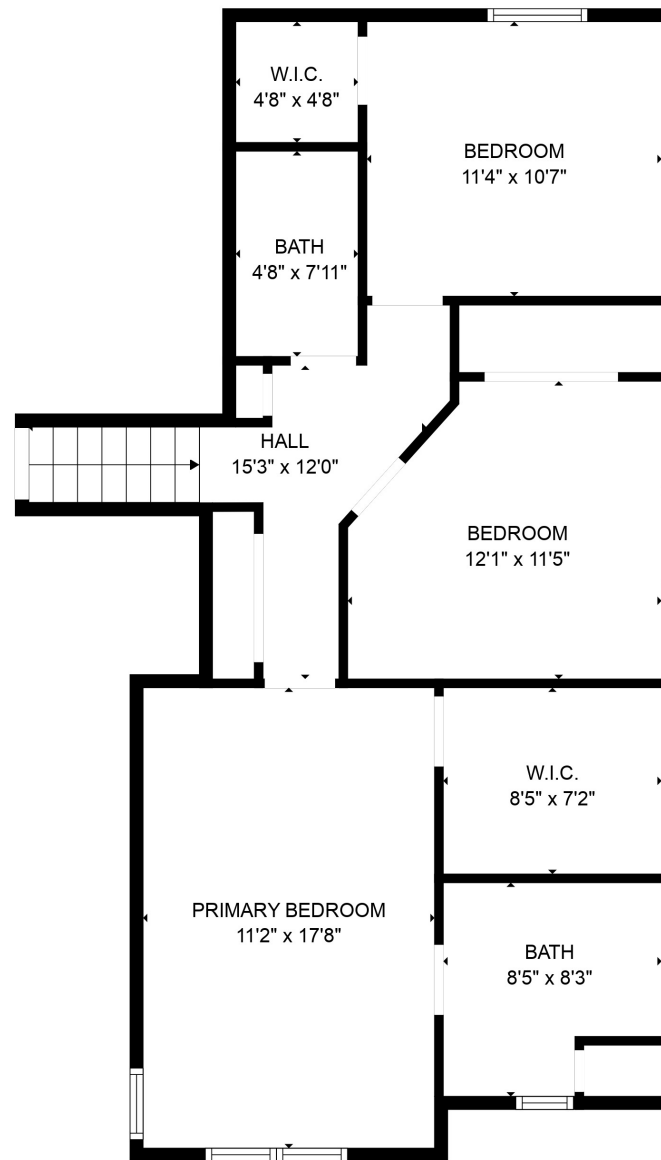

FLOOR 1

FLOOR 2

FLOOR 3

FLOOR 4

TOTAL: 2091 sq. ft

Below Ground: 414 sq. ft, FLOOR 2: 367 sq. ft, FLOOR 3: 527 sq. ft, FLOOR 4: 783 sq. ft
 EXCLUDED AREAS: GARAGE: 411 sq. ft, FIREPLACE: 6 sq. ft

MEASUREMENTS ARE CALCULATED BY CUBICASA TECHNOLOGY. DEEMED HIGHLY RELIABLE BUT NOT GUARANTEED.

TOTAL: 2091 sq. ft

Below Ground: 414 sq. ft, FLOOR 2: 367 sq. ft, FLOOR 3: 527 sq. ft, FLOOR 4: 783 sq. ft
EXCLUDED AREAS: GARAGE: 411 sq. ft, FIREPLACE: 6 sq. ft

MEASUREMENTS ARE CALCULATED BY CUBICASA TECHNOLOGY. DEEMED HIGHLY RELIABLE BUT NOT GUARANTEED.