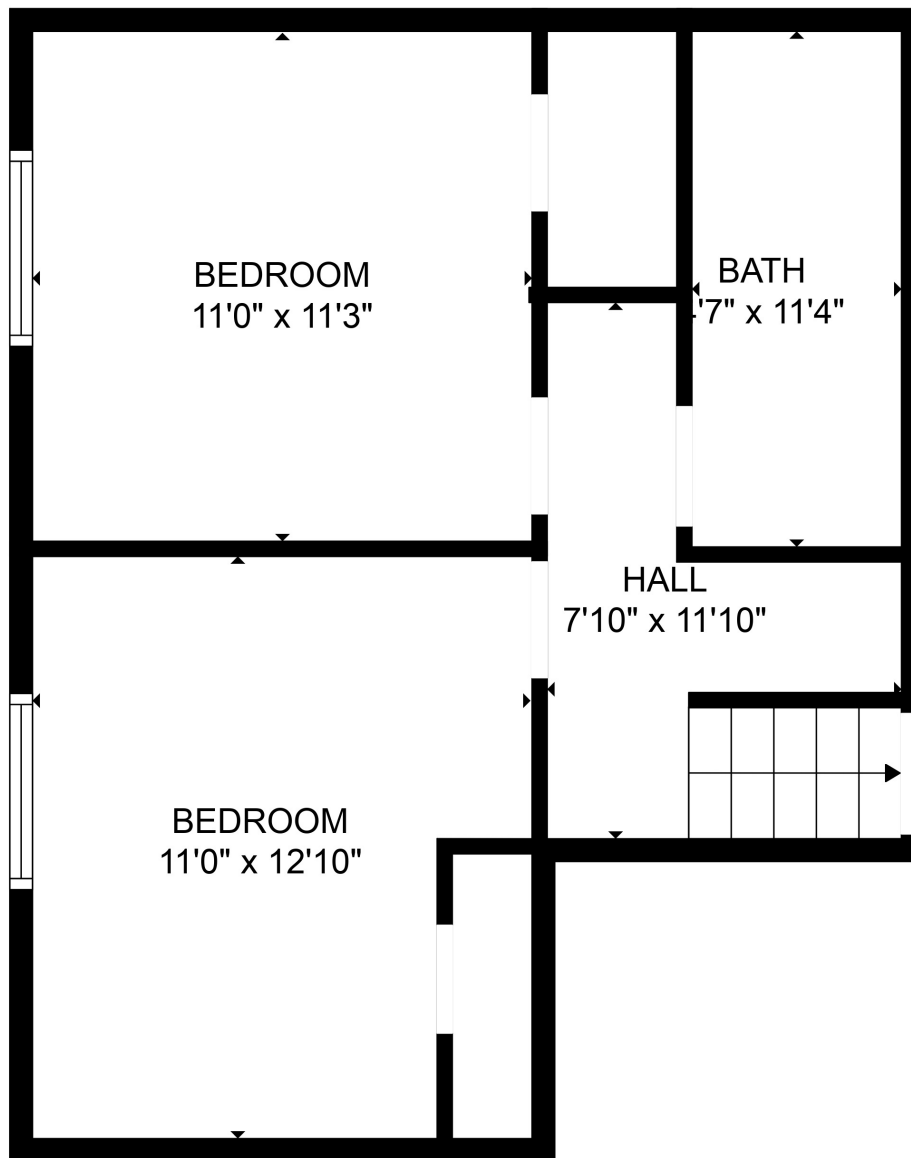

TOTAL: 2091 sq. ft

Below Ground: 414 sq. ft, FLOOR 2: 367 sq. ft, FLOOR 3: 527 sq. ft, FLOOR 4: 783 sq. ft
EXCLUDED AREAS: GARAGE: 411 sq. ft, FIREPLACE: 6 sq. ft

MEASUREMENTS ARE CALCULATED BY CUBICASA TECHNOLOGY. DEEMED HIGHLY RELIABLE BUT NOT GUARANTEED.