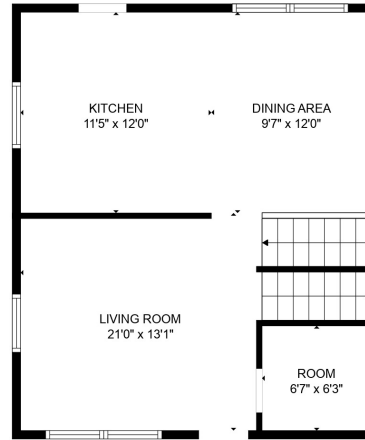

FLOOR 1

FLOOR 2

FLOOR 3

FLOOR 4

TOTAL: 2091 sq. ft

Below Ground: 414 sq. ft, FLOOR 2: 367 sq. ft, FLOOR 3: 527 sq. ft, FLOOR 4: 783 sq. ft
 EXCLUDED AREAS: GARAGE: 411 sq. ft, FIREPLACE: 6 sq. ft

MEASUREMENTS ARE CALCULATED BY CUBICASA TECHNOLOGY. DEEMED HIGHLY RELIABLE BUT NOT GUARANTEED.

TOTAL: 2091 sq. ft

Below Ground: 414 sq. ft, FLOOR 2: 367 sq. ft, FLOOR 3: 527 sq. ft, FLOOR 4: 783 sq. ft
EXCLUDED AREAS: GARAGE: 411 sq. ft, FIREPLACE: 6 sq. ft

MEASUREMENTS ARE CALCULATED BY CUBICASA TECHNOLOGY. DEEMED HIGHLY RELIABLE BUT NOT GUARANTEED.