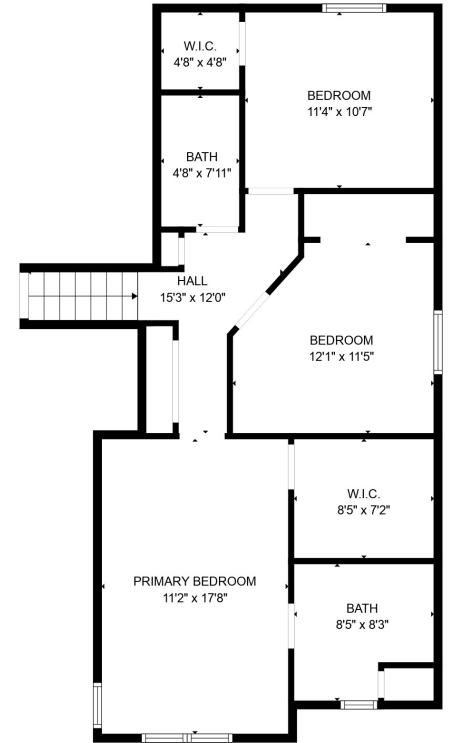

FLOOR 1

FLOOR 2

FLOOR 3

FLOOR 4

TOTAL: 2091 sq. ft

Below Ground: 414 sq. ft, FLOOR 2: 367 sq. ft, FLOOR 3: 527 sq. ft, FLOOR 4: 783 sq. ft
 EXCLUDED AREAS: GARAGE: 411 sq. ft, FIREPLACE: 6 sq. ft

MEASUREMENTS ARE CALCULATED BY CUBICASA TECHNOLOGY. DEEMED HIGHLY RELIABLE BUT NOT GUARANTEED.

TOTAL: 2091 sq. ft

Below Ground: 414 sq. ft, FLOOR 2: 367 sq. ft, FLOOR 3: 527 sq. ft, FLOOR 4: 783 sq. ft
EXCLUDED AREAS: GARAGE: 411 sq. ft, FIREPLACE: 6 sq. ft

MEASUREMENTS ARE CALCULATED BY CUBICASA TECHNOLOGY. DEEMED HIGHLY RELIABLE BUT NOT GUARANTEED.