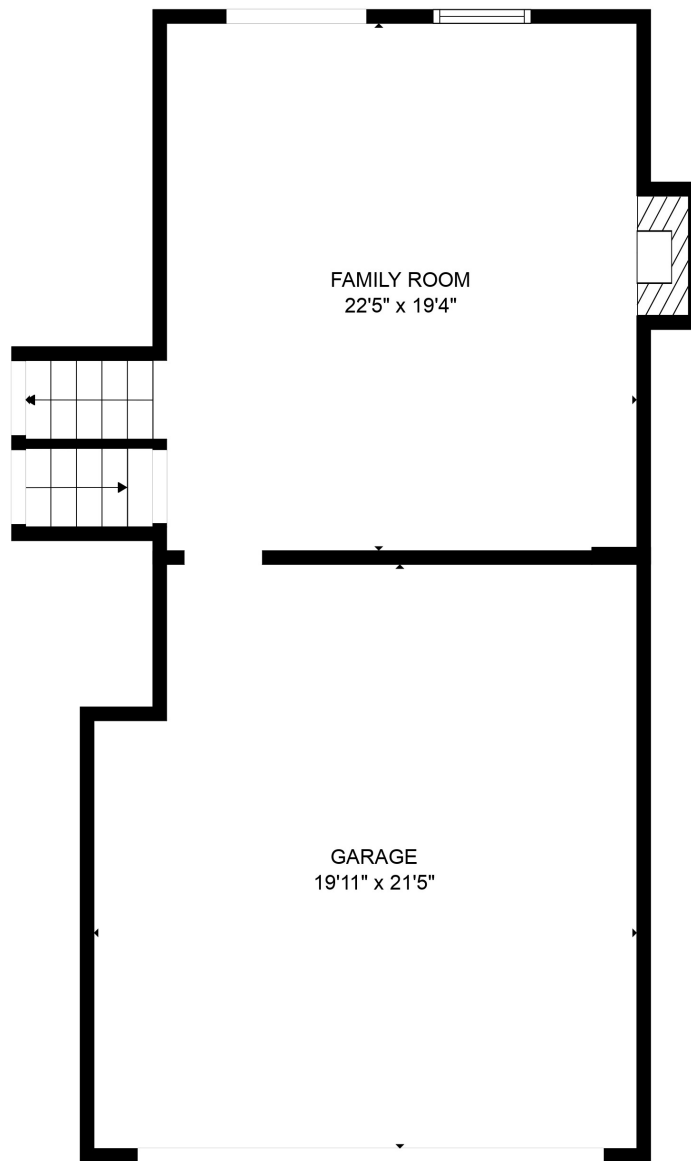

FLOOR 1

FLOOR 2

FLOOR 3

FLOOR 4

TOTAL: 2091 sq. ft

Below Ground: 414 sq. ft, FLOOR 2: 367 sq. ft, FLOOR 3: 527 sq. ft, FLOOR 4: 783 sq. ft
 EXCLUDED AREAS: GARAGE: 411 sq. ft, FIREPLACE: 6 sq. ft

MEASUREMENTS ARE CALCULATED BY CUBICASA TECHNOLOGY. DEEMED HIGHLY RELIABLE BUT NOT GUARANTEED.

TOTAL: 2091 sq. ft

Below Ground: 414 sq. ft, FLOOR 2: 367 sq. ft, FLOOR 3: 527 sq. ft, FLOOR 4: 783 sq. ft
EXCLUDED AREAS: GARAGE: 411 sq. ft, FIREPLACE: 6 sq. ft

MEASUREMENTS ARE CALCULATED BY CUBICASA TECHNOLOGY. DEEMED HIGHLY RELIABLE BUT NOT GUARANTEED.