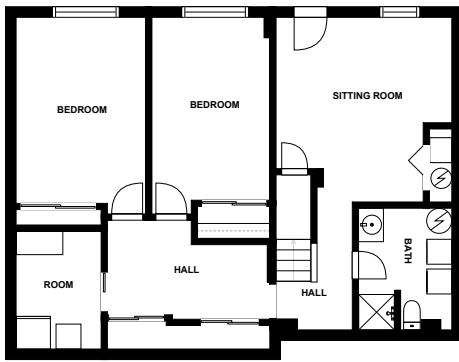

Home report

118 Tel Star Drive
Pittsburgh

Highlights

1 Kitchen

3 Living room

6 Bedroom

4 Bath

35 Doors

Floor plan

FLOOR 3

FLOOR 1

FLOOR 2

SIZES AND DIMENSIONS ARE APPROXIMATE, ACTUAL MAY VARY.

Appendix 1: Data sheet

Bedroom - 6	Bedroom - Master - 1	Room - 1
Hall - 3	Bath - 4	Bath - Toilet - 1
LivingRoom - 3	LivingRoom - Sitting - 1	LivingRoom - Family - 1
Dining - 1	Dining - Open - 1	Kitchen - 1
Entry - 1	Entry - Foyer - 1	