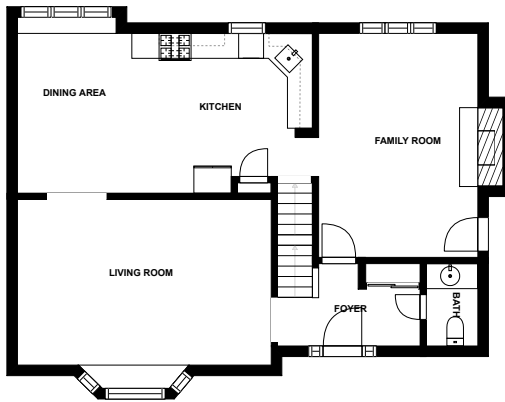

Home report

118 Tel Star Drive
Pittsburgh

Highlights

1 Kitchen

3 Living room

6 Bedroom

4 Bath

35 Doors

Floor plan

FLOOR 3

FLOOR 1

FLOOR 2

SIZES AND DIMENSIONS ARE APPROXIMATE, ACTUAL MAY VARY.

Appendix 1: Data sheet

Bedroom - 6	Bedroom - Master - 1	Room - 1
Hall - 3	Bath - 4	Bath - Toilet - 1
LivingRoom - 3	LivingRoom - Sitting - 1	LivingRoom - Family - 1
Dining - 1	Dining - Open - 1	Kitchen - 1
Entry - 1	Entry - Foyer - 1	