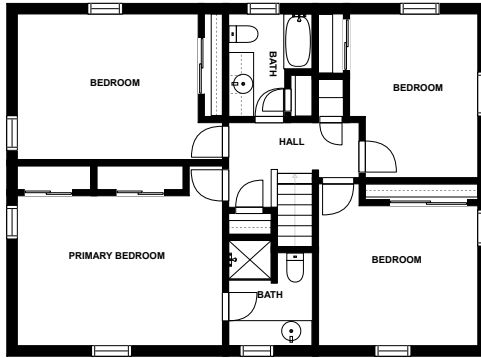

Home report

118 Tel Star Drive
Pittsburgh

Highlights

1 Kitchen

3 Living room

6 Bedroom

4 Bath

35 Doors

Floor plan

FLOOR 3

FLOOR 1

FLOOR 2

SIZES AND DIMENSIONS ARE APPROXIMATE, ACTUAL MAY VARY.

Appendix 1: Data sheet

Bedroom - 6	Bedroom - Master - 1	Room - 1
Hall - 3	Bath - 4	Bath - Toilet - 1
LivingRoom - 3	LivingRoom - Sitting - 1	LivingRoom - Family - 1
Dining - 1	Dining - Open - 1	Kitchen - 1
Entry - 1	Entry - Foyer - 1	