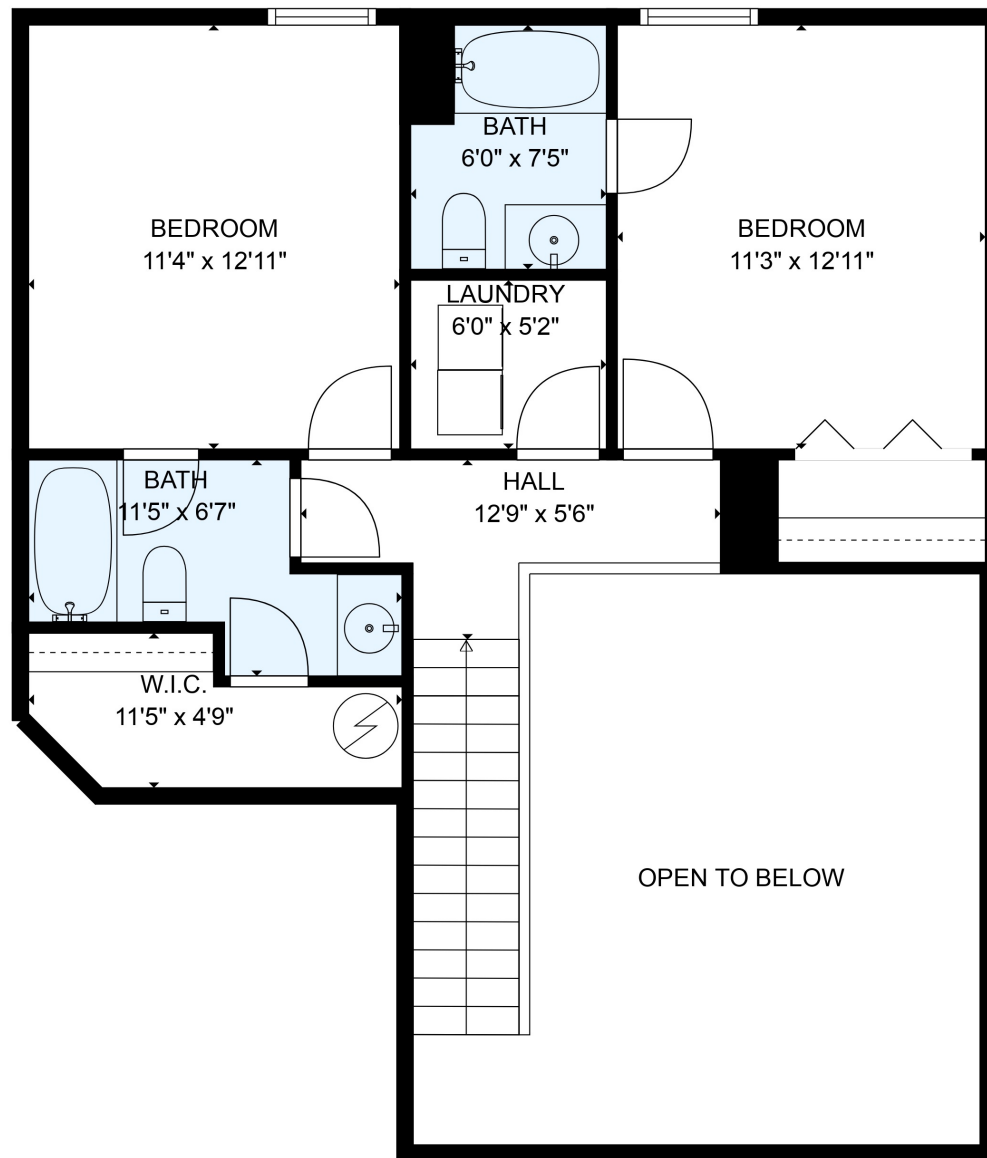

FLOOR 1

FLOOR 2

Total scanned area: 1760 sq. ft

MEASUREMENTS ARE CALCULATED BY CUBICASA TECHNOLOGY. DEEMED HIGHLY RELIABLE BUT NOT GUARANTEED.

Total scanned area: 1760 sq. ft

MEASUREMENTS ARE CALCULATED BY CUBICASA TECHNOLOGY. DEEMED HIGHLY RELIABLE BUT NOT GUARANTEED.

Total scanned area: 1760 sq. ft

MEASUREMENTS ARE CALCULATED BY CUBICASA TECHNOLOGY. DEEMED HIGHLY RELIABLE BUT NOT GUARANTEED.