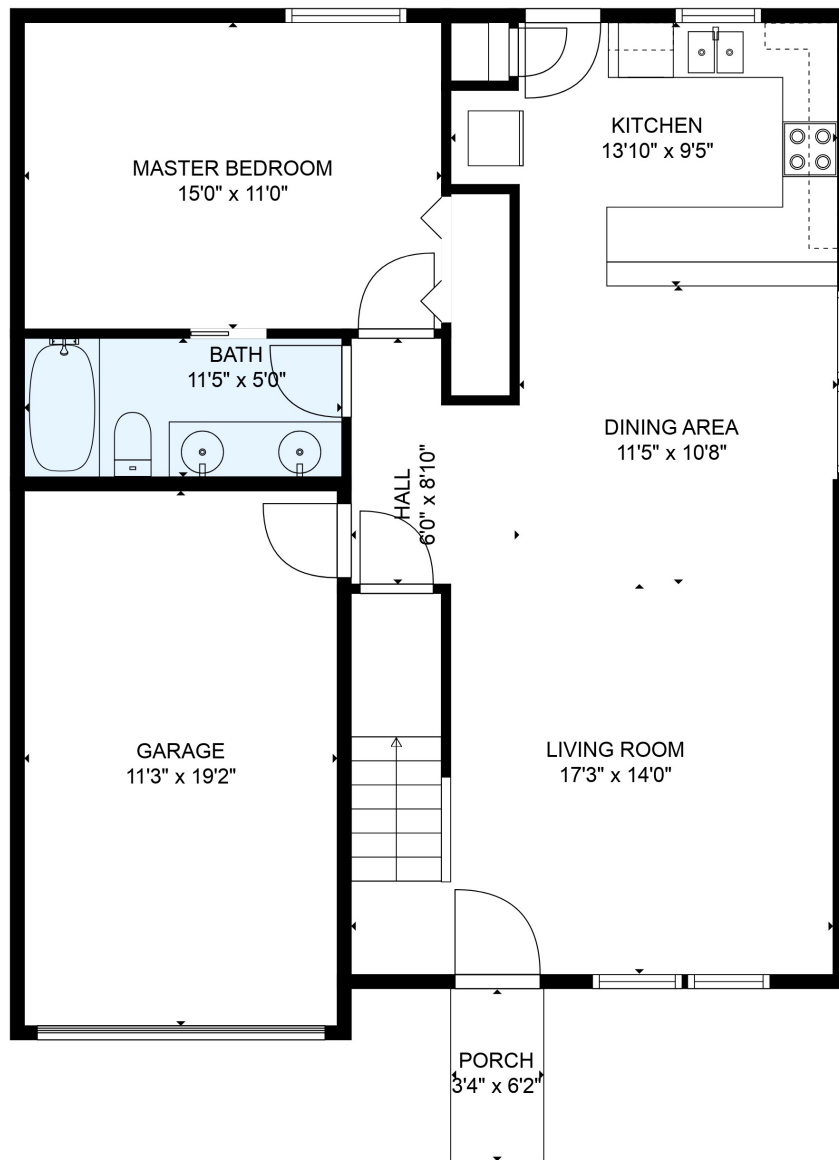

FLOOR 1

FLOOR 2

Total scanned area: 1760 sq. ft

MEASUREMENTS ARE CALCULATED BY CUBICASA TECHNOLOGY. DEEMED HIGHLY RELIABLE BUT NOT GUARANTEED.

Total scanned area: 1760 sq. ft

MEASUREMENTS ARE CALCULATED BY CUBICASA TECHNOLOGY. DEEMED HIGHLY RELIABLE BUT NOT GUARANTEED.

Total scanned area: 1760 sq. ft

MEASUREMENTS ARE CALCULATED BY CUBICASA TECHNOLOGY. DEEMED HIGHLY RELIABLE BUT NOT GUARANTEED.