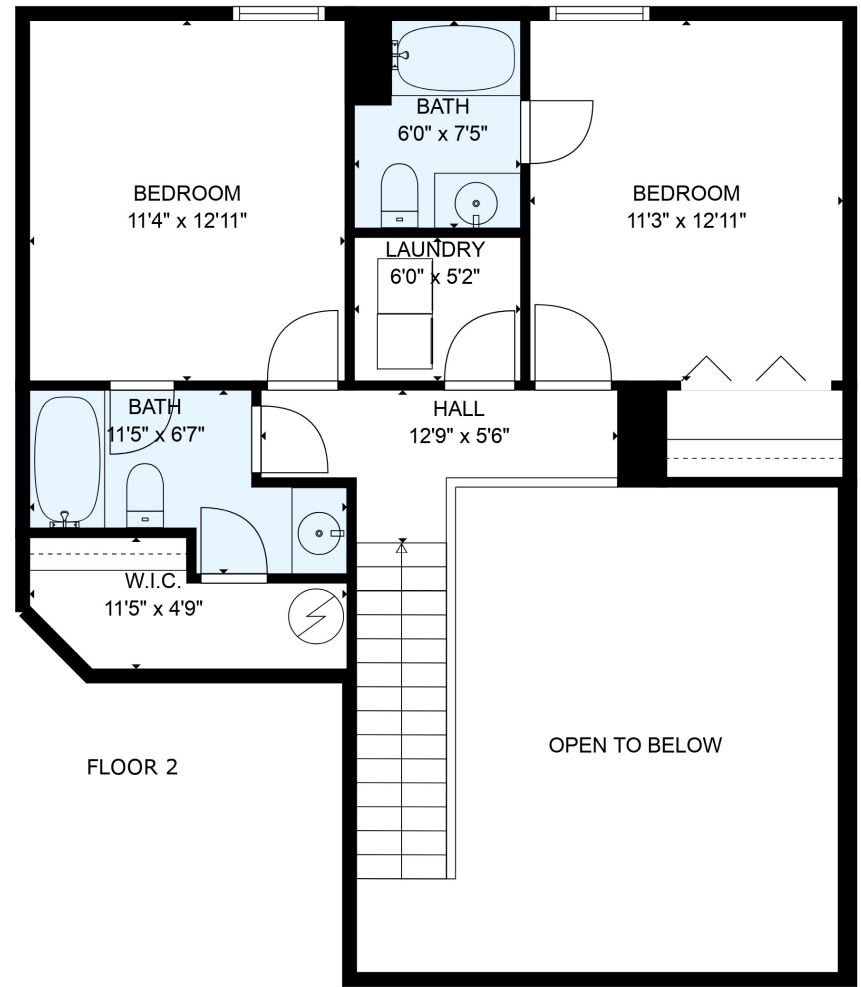

FLOOR 1

FLOOR 2

Total scanned area: 1760 sq. ft

MEASUREMENTS ARE CALCULATED BY CUBICASA TECHNOLOGY. DEEMED HIGHLY RELIABLE BUT NOT GUARANTEED.

Total scanned area: 1760 sq. ft

MEASUREMENTS ARE CALCULATED BY CUBICASA TECHNOLOGY. DEEMED HIGHLY RELIABLE BUT NOT GUARANTEED.

Total scanned area: 1760 sq. ft

MEASUREMENTS ARE CALCULATED BY CUBICASA TECHNOLOGY. DEEMED HIGHLY RELIABLE BUT NOT GUARANTEED.